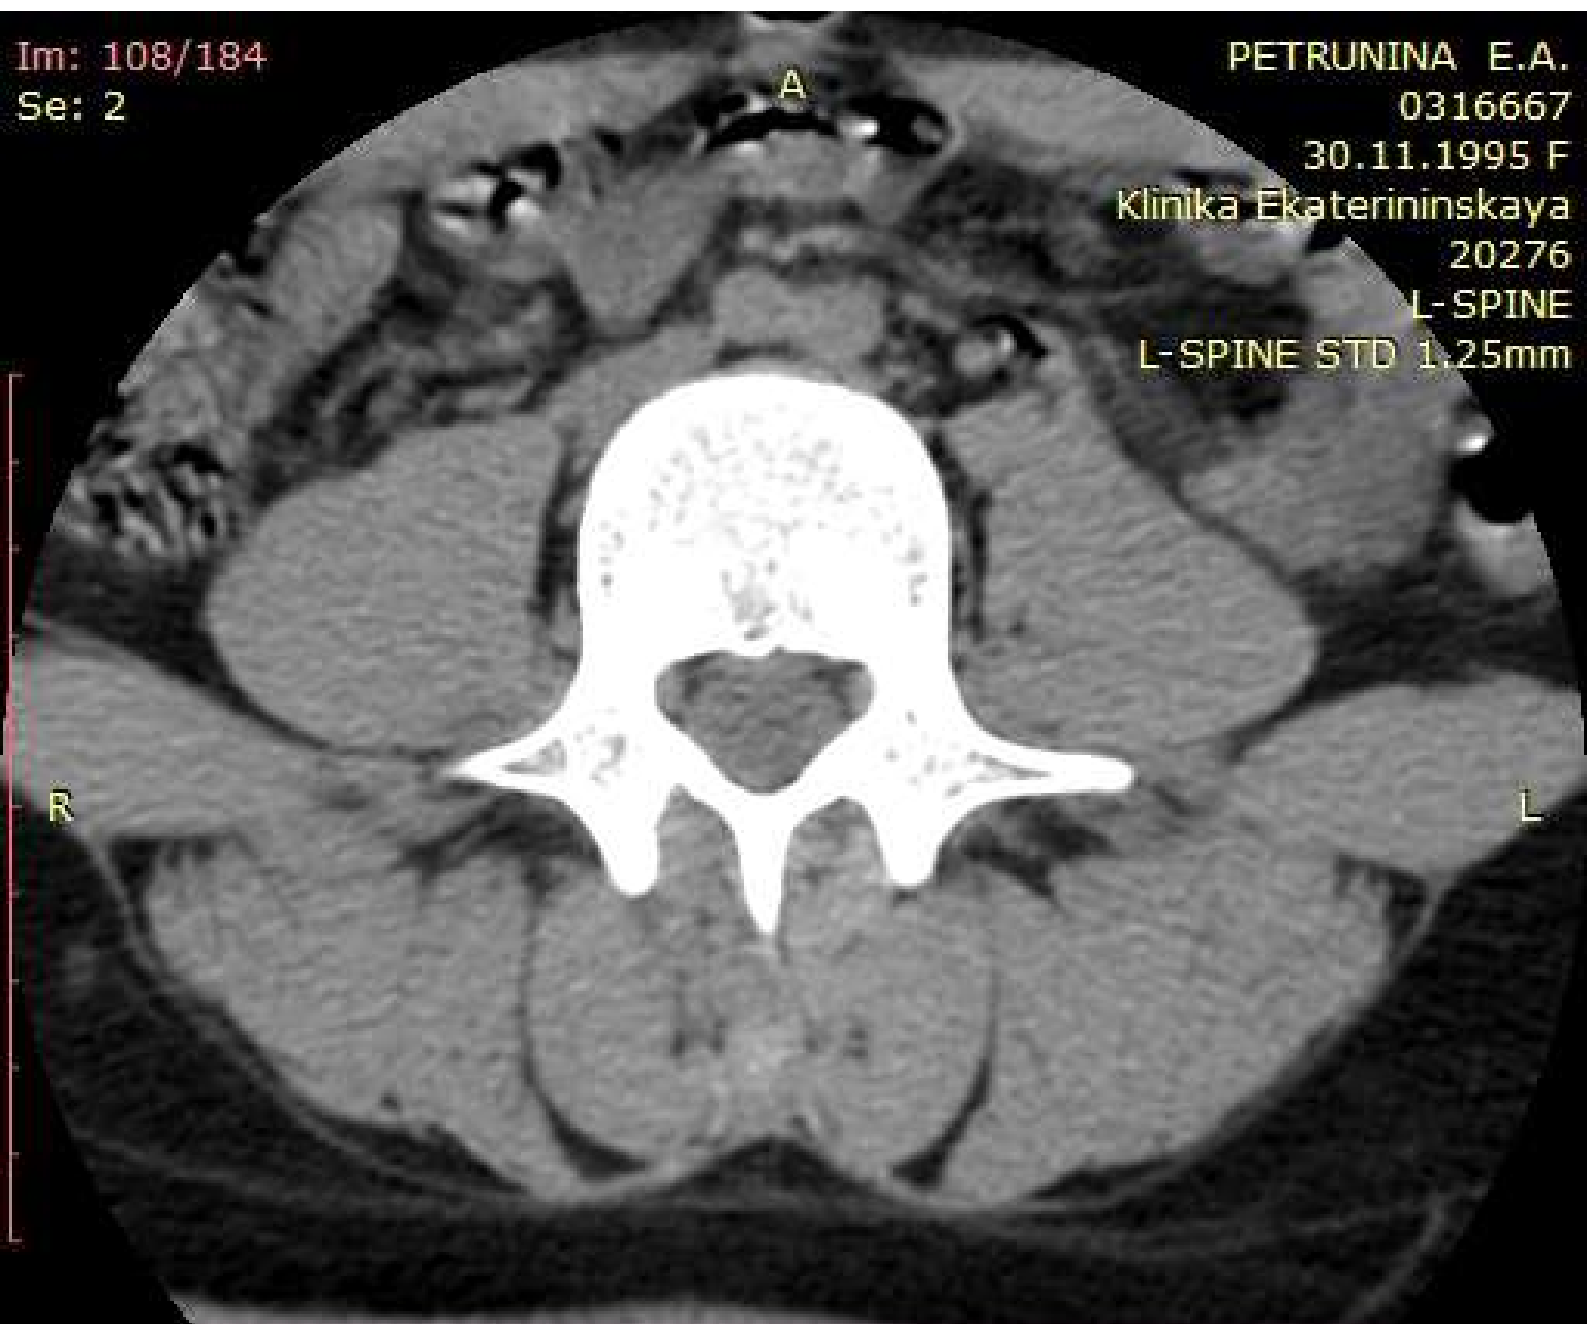

WL: 40 WW: 350 [D]
T: 1.3mm L: -38.5mm

P

350mA 120kV
19.02.2022 13:54:52

Im: 108/184
Se: 2

PETRUNINA E.A.
0316667

30.11.1995 F

Klinika Ekaterininskaya

20276

L-SPINE

L-SPINE STD 1.25mm

You have 30 days left in your trial period.
Purchase a license at <https://radiantviewer.com/store/>

WL: 40 WW: 350 [D]
T: 1.3mm L: -37.3mm

P

350mA 120kV

19.02.2022 13:54:52

Im: 107/184
Se: 2