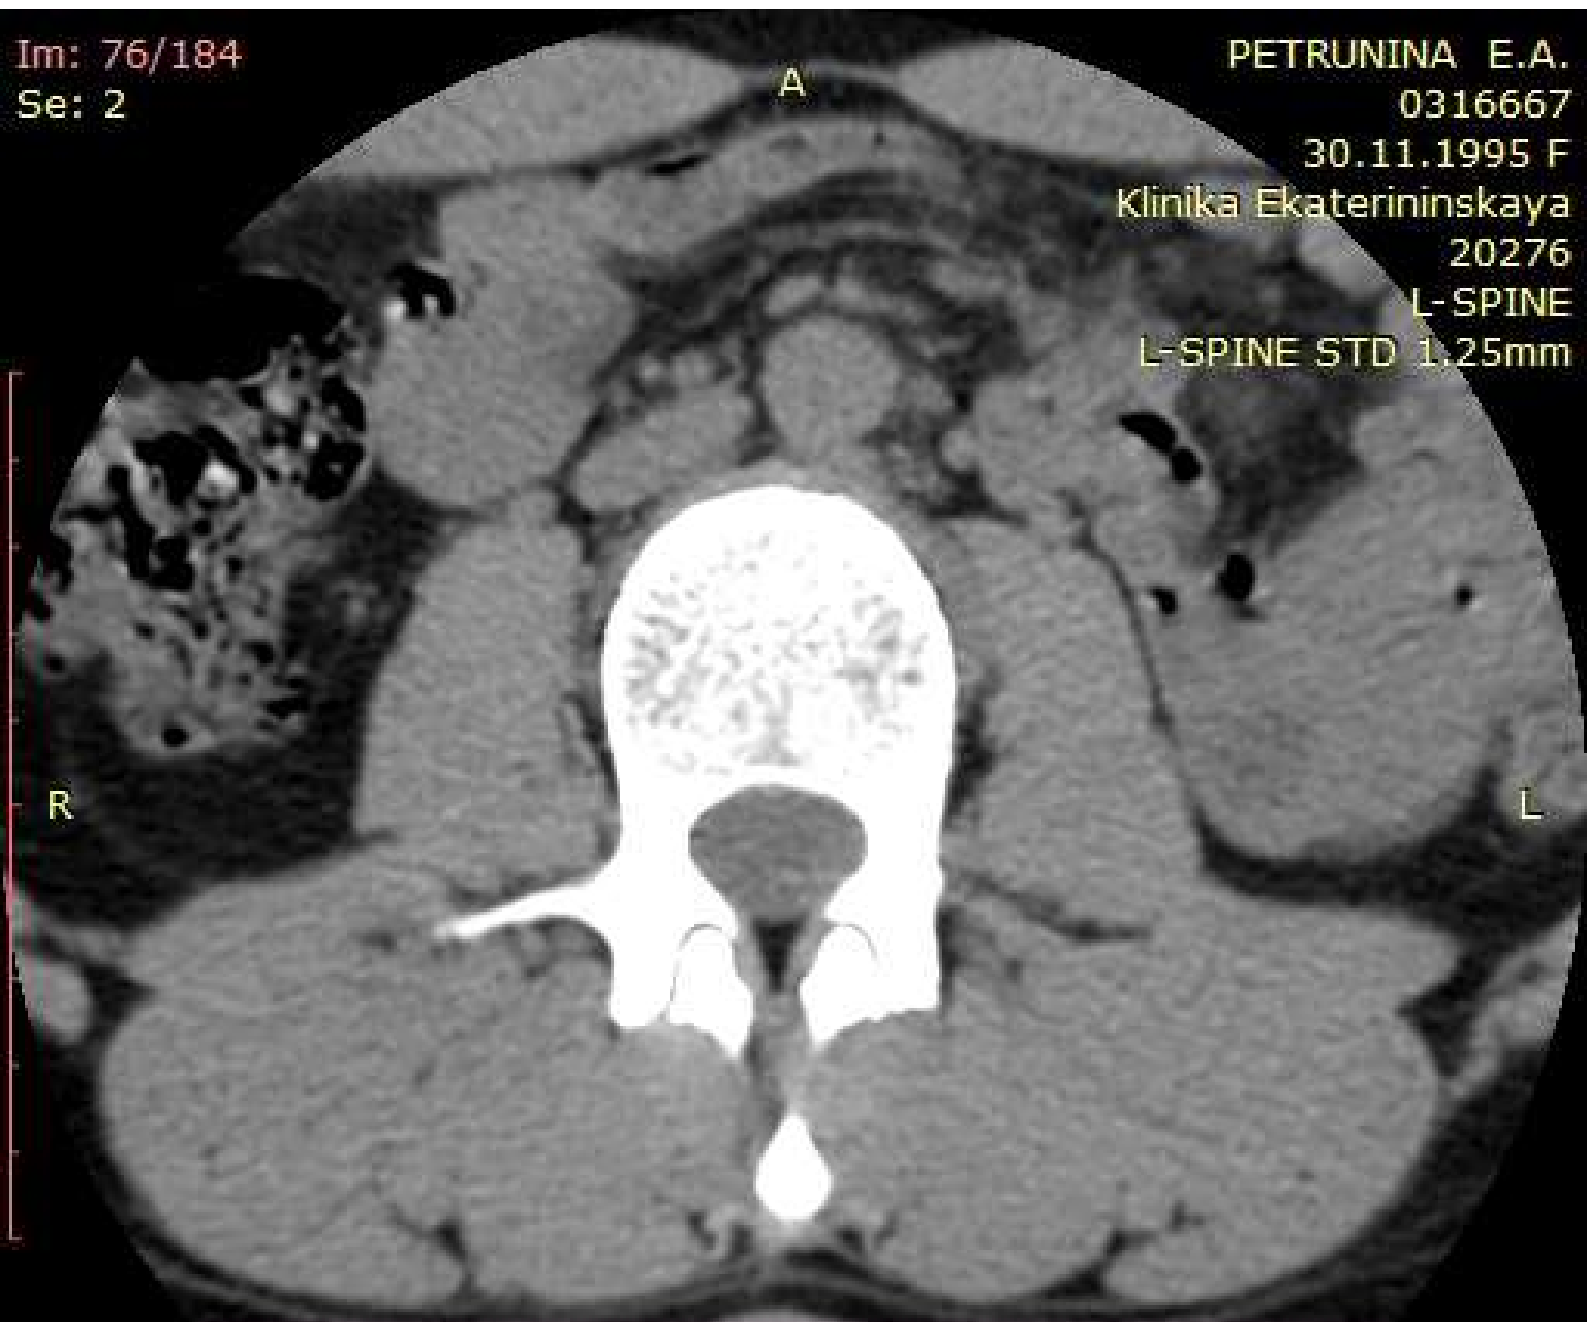

20276

L-SPINE

L-SPINE STD 1.25mm

You have 30 days left in your trial period.
Purchase a license at <https://radiantviewer.com/store/>

WL: 40 WW: 350 [D]
T: 1.3mm L: 2.8mm

P

350mA 120kV

19.02.2022 13:54:52