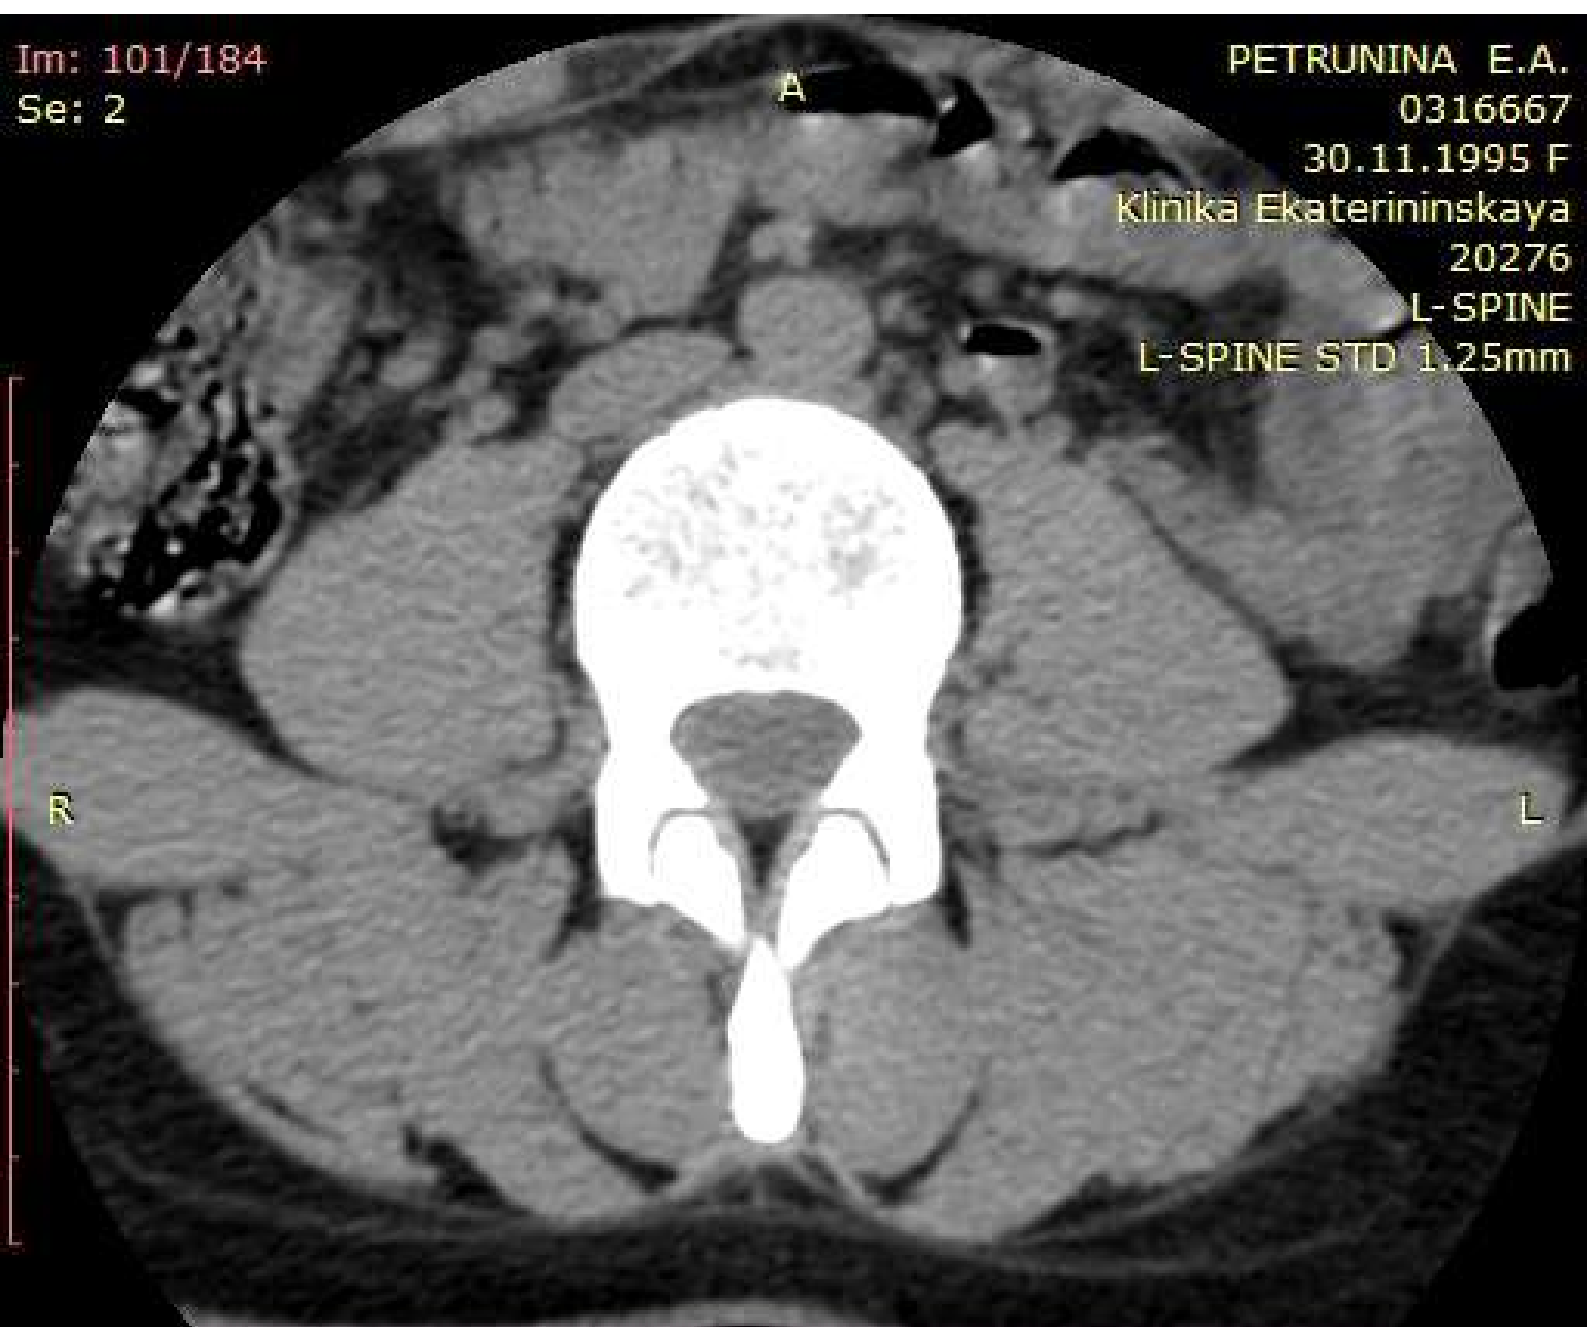

You have 30 days left in your trial period.
Purchase a license at <https://radiantviewer.com/store/>

WL: 40 WW: 350 [D]
T: 1.3mm L: -28.5mm

P

350mA 120kV

19.02.2022 13:54:52

Im: 100/184
Se: 2

PETRUNINA E.A.