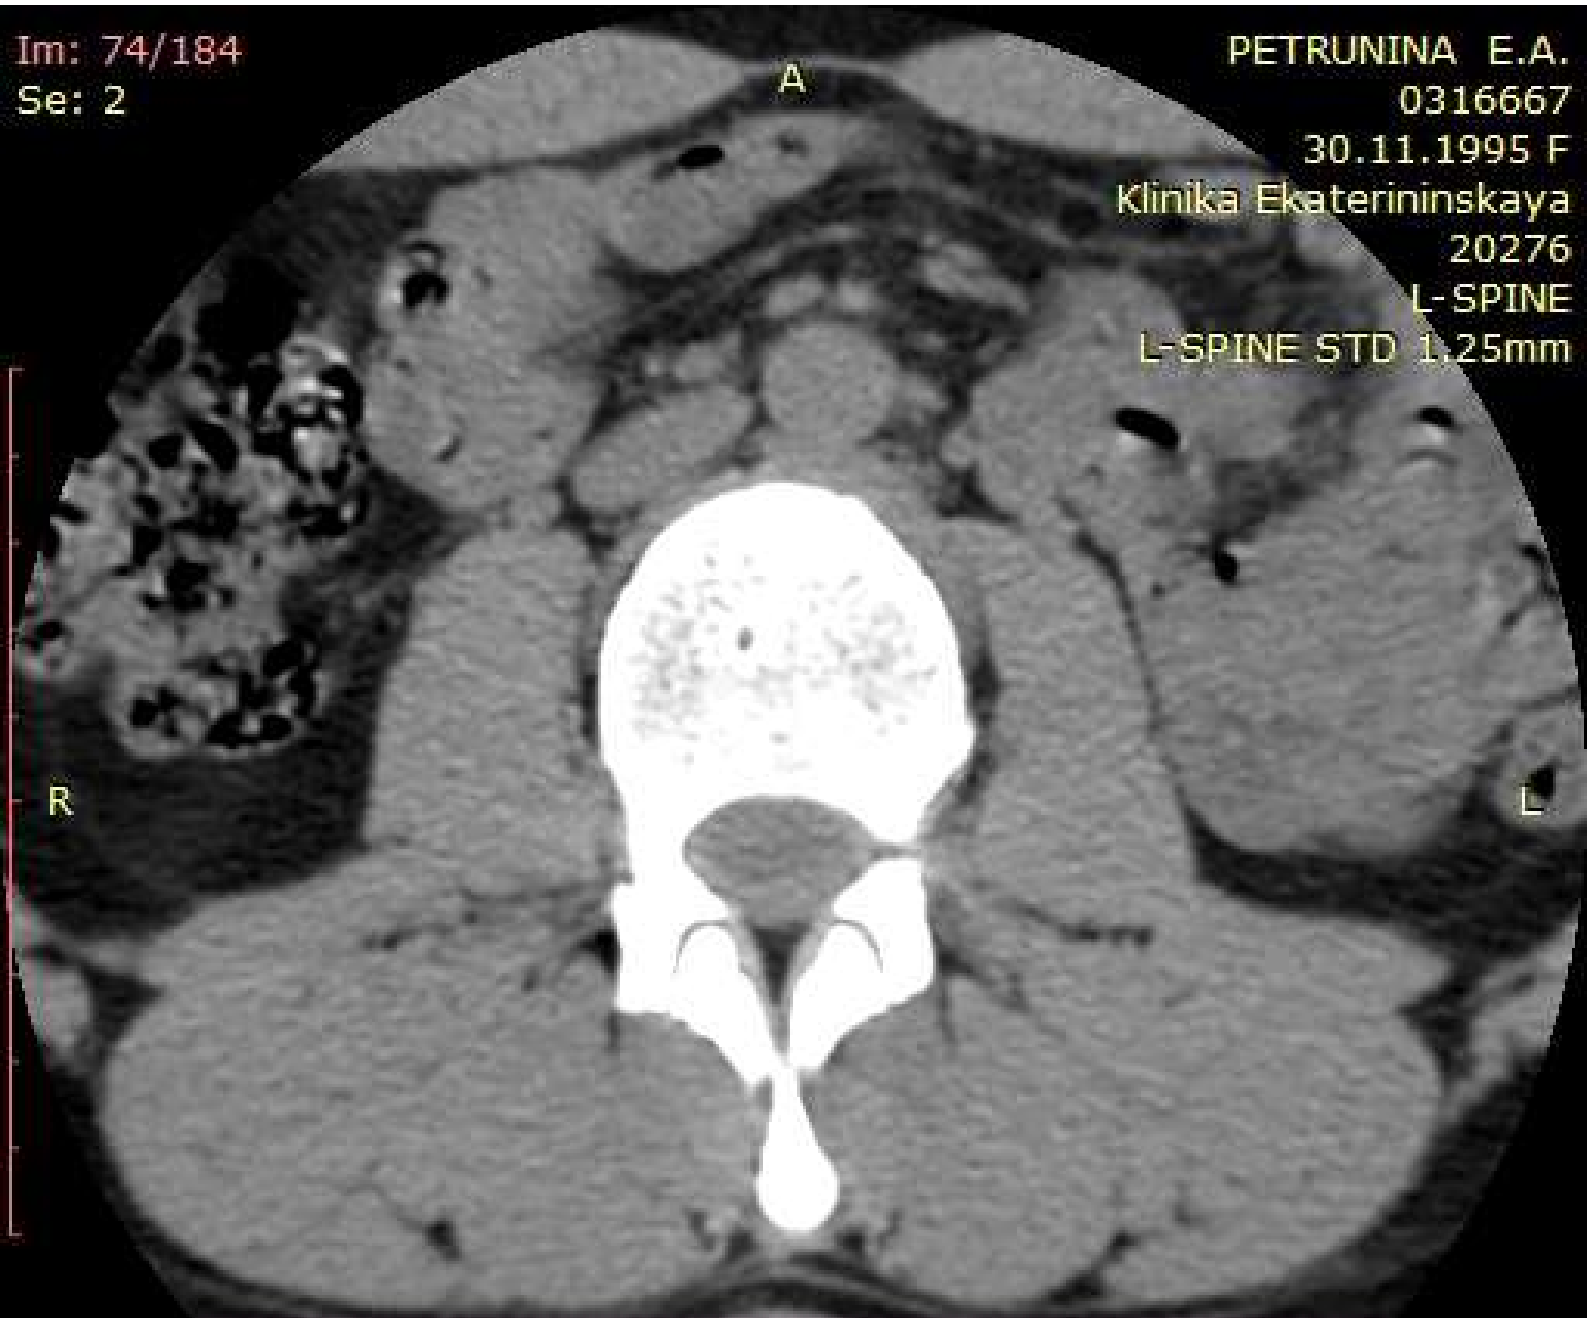

You have 30 days left in your trial period.
Purchase a license at <https://radiantviewer.com/store/>

WL: 40 WW: 350 [D]
T: 1.3mm L: 5.3mm

P

350mA 120kV

19.02.2022 13:54:52

Im: 73/184
Se: 2

PETRUNINA E.A.

0316667