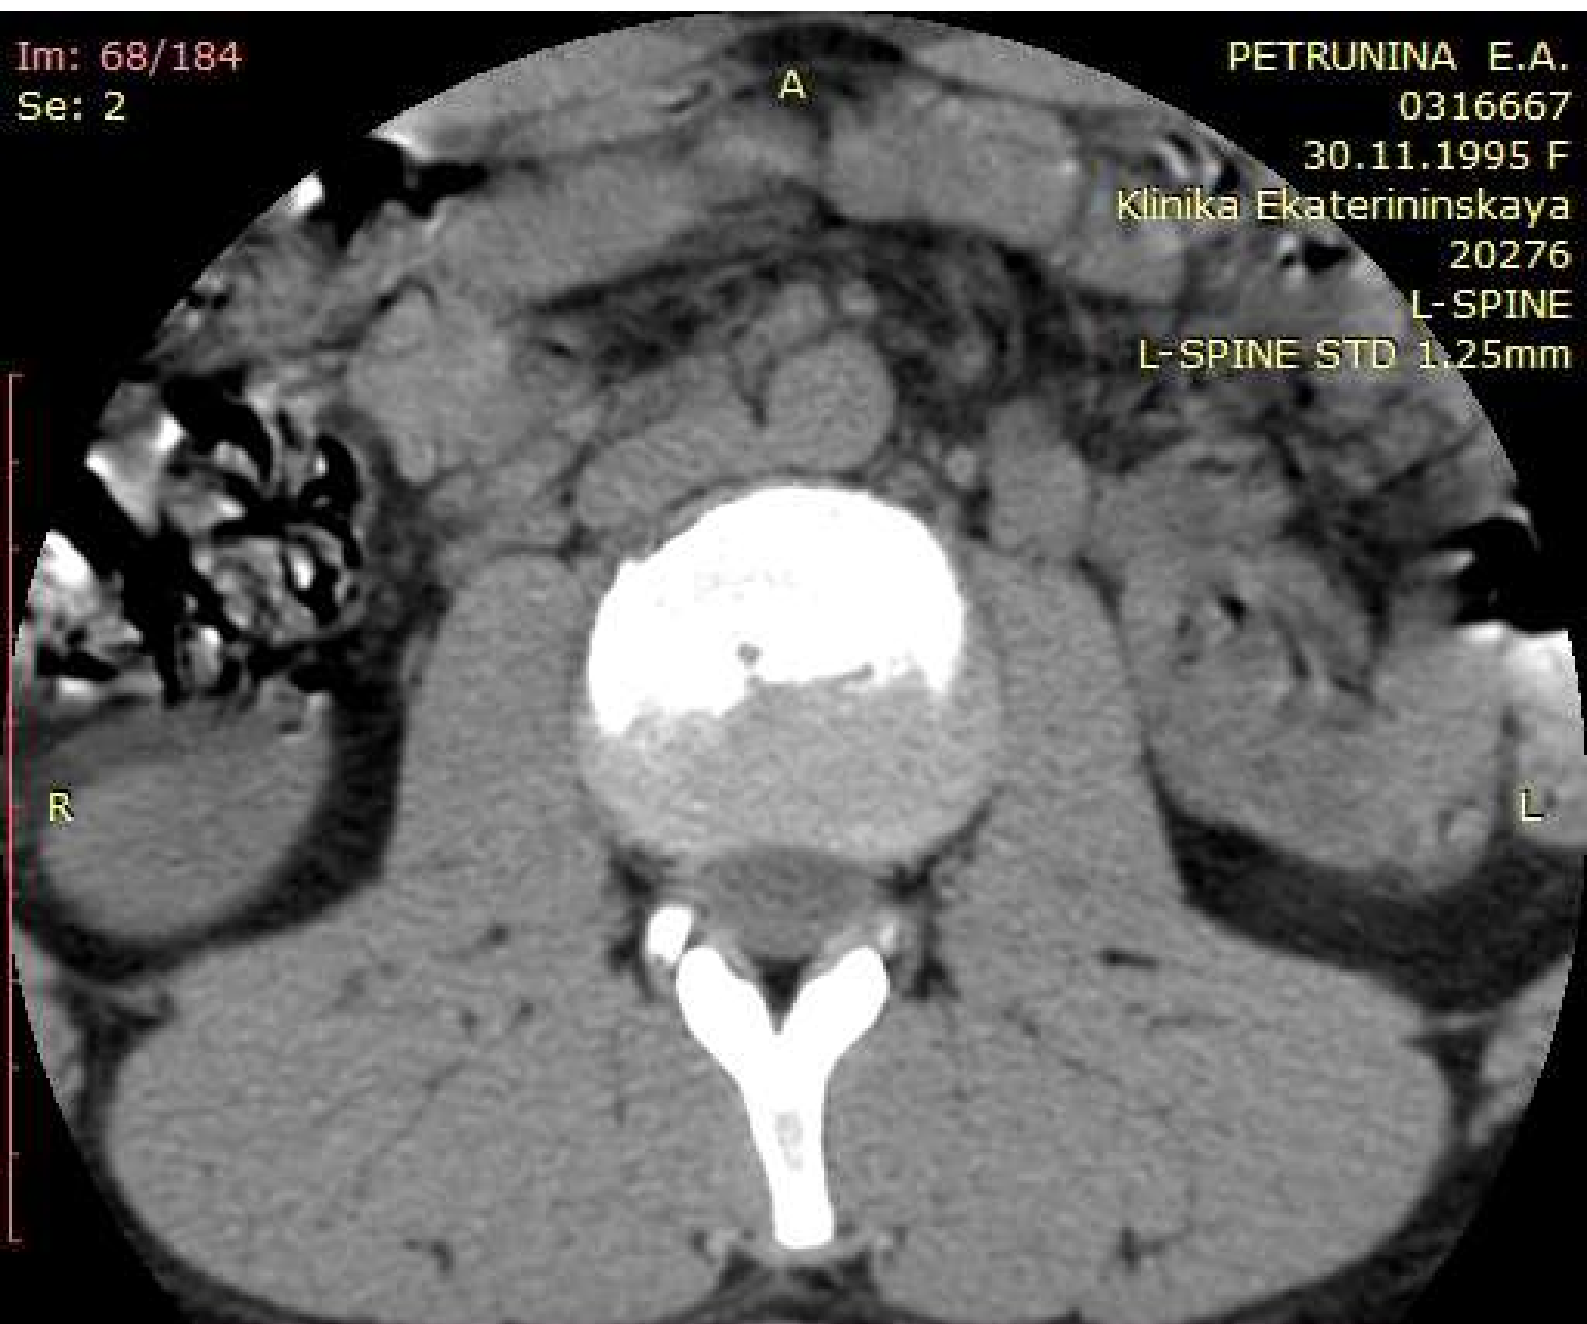

L-SPINE

L-SPINE STD 1.25mm

You have 30 days left in your trial period.
Purchase a license at <https://radiantviewer.com/store/>

WL: 40 WW: 350 [D]
T: 1.3mm L: 12.8mm

P

350mA 120kV
19.02.2022 13:54:52