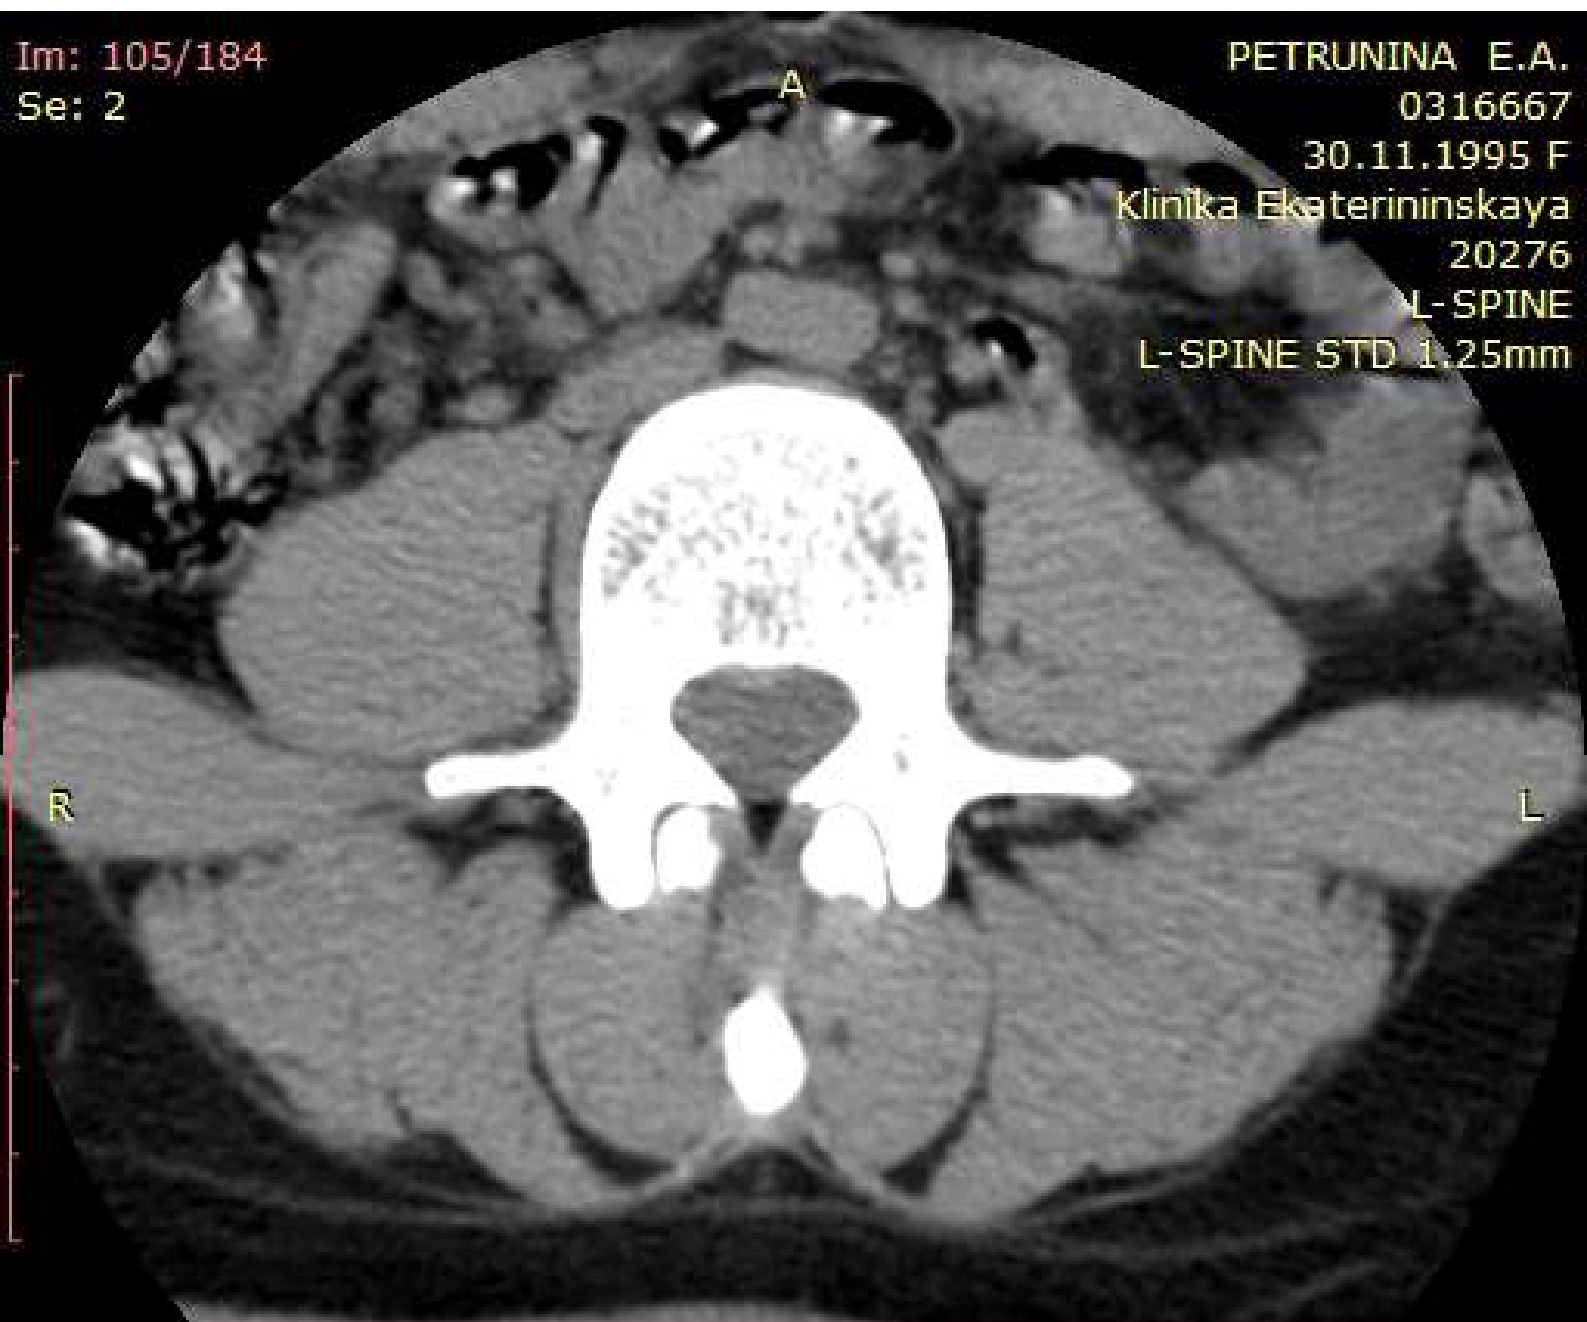

PETRUNINA E.A.
0316667

30.11.1995 F

Klinika Ekaterininskaya

20276

L-SPINE

L-SPINE STD 1.25mm

You have 30 days left in your trial period.
Purchase a license at <https://radiantviewer.com/store/>

WL: 40 WW: 350 [D]
T: 1.3mm L: -33.5mm