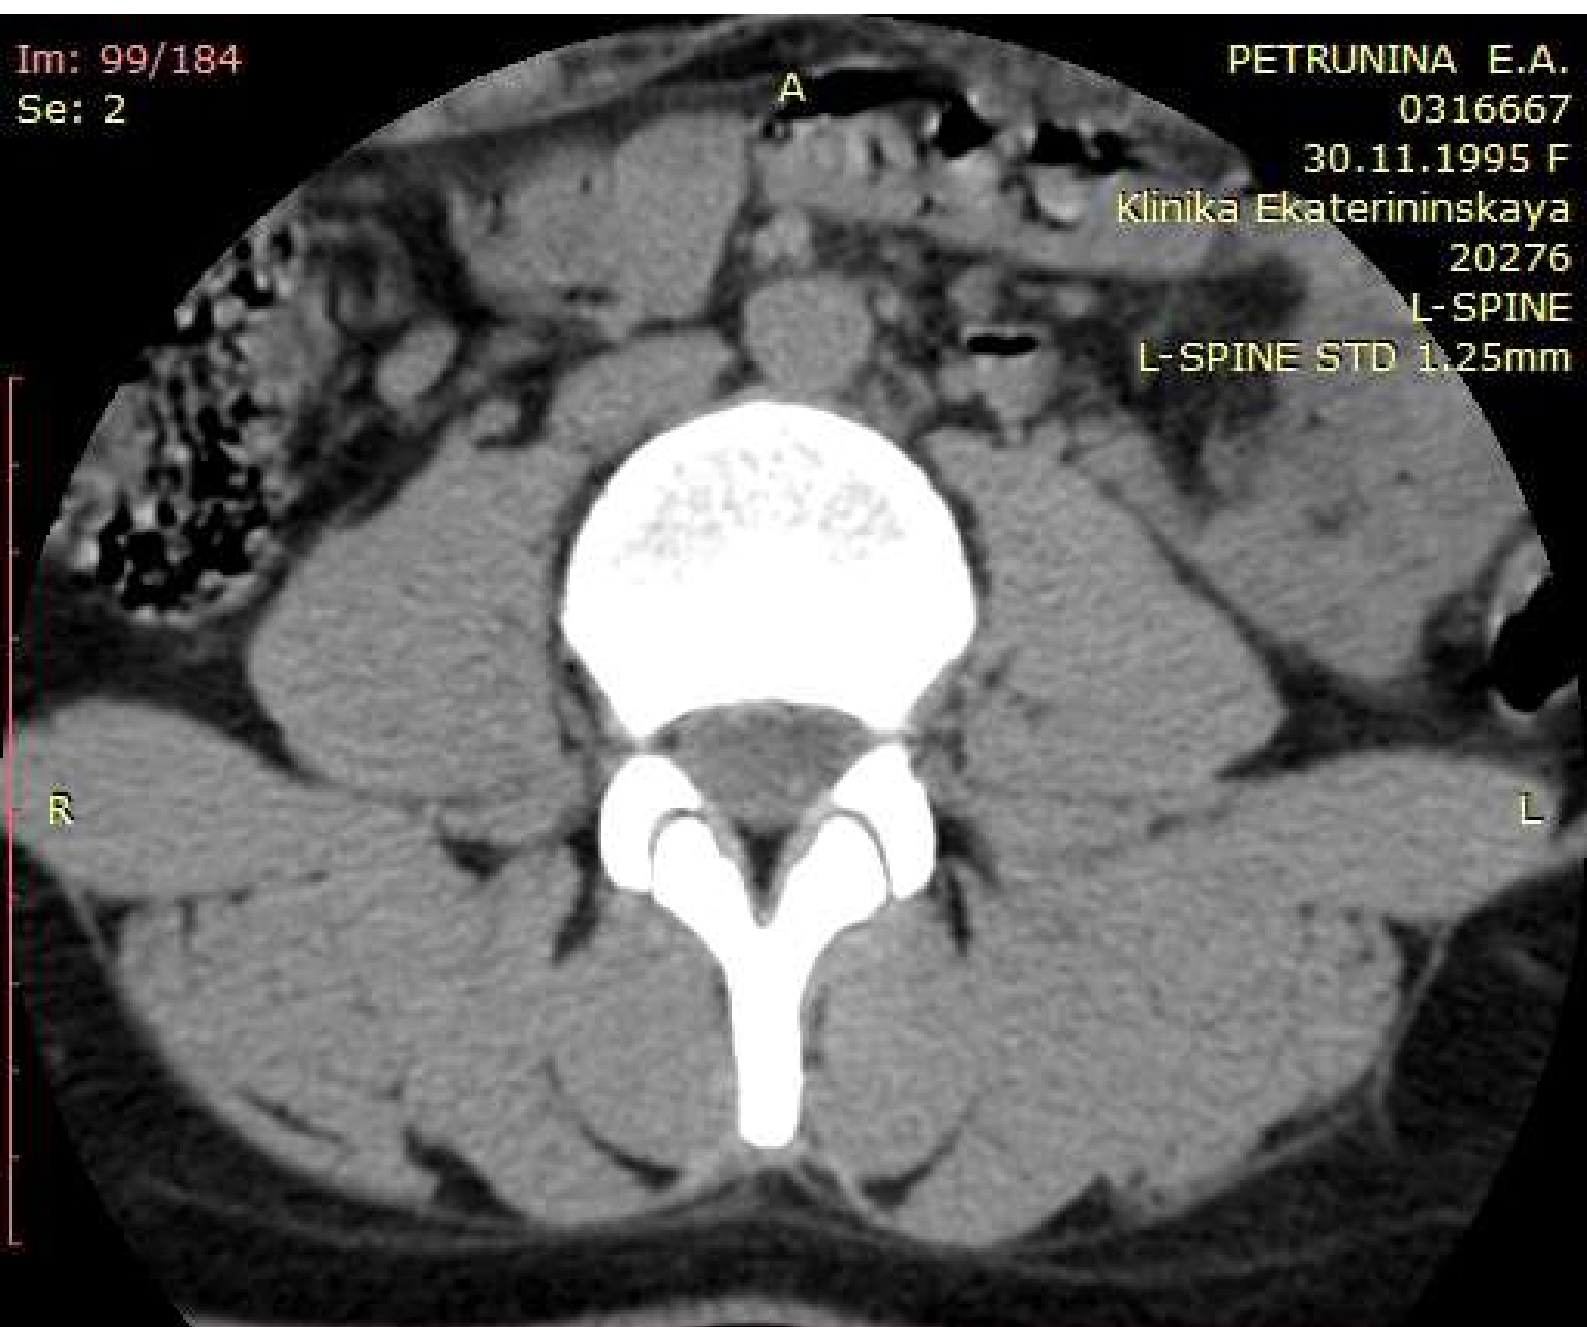

20276

L-SPINE

L-SPINE STD 1.25mm

You have 30 days left in your trial period.
Purchase a license at <https://radiantviewer.com/store/>

WL: 40 WW: 350 [D]
T: 1.3mm L: -26.0mm

P

350mA 120kV
19.02.2022 13:54:52