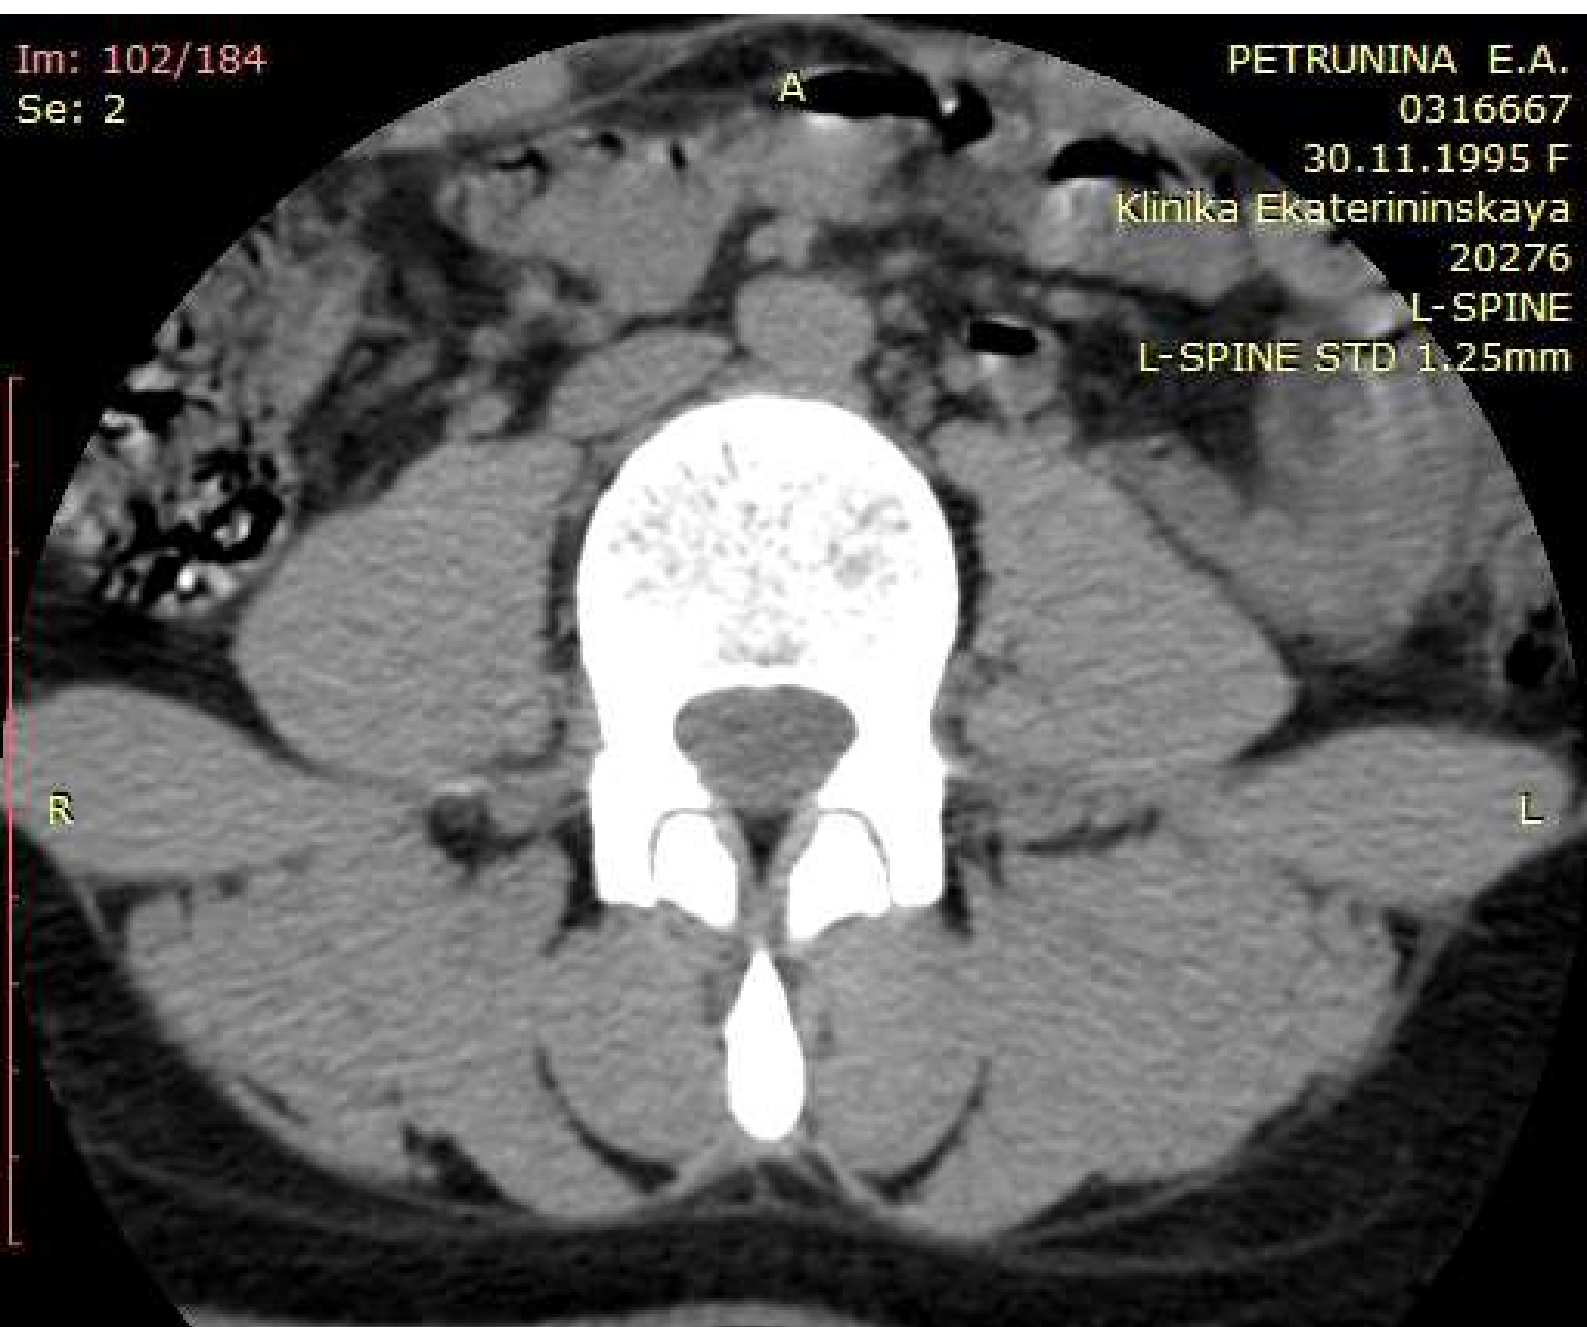

Klinika Ekaterininskaya

20276

L-SPINE

L-SPINE STD 1.25mm

You have 30 days left in your trial period.
Purchase a license at <https://radiantviewer.com/store/>

WL: 40 WW: 350 [D]
T: 1.3mm L: -29.8mm

P

350mA 120kV