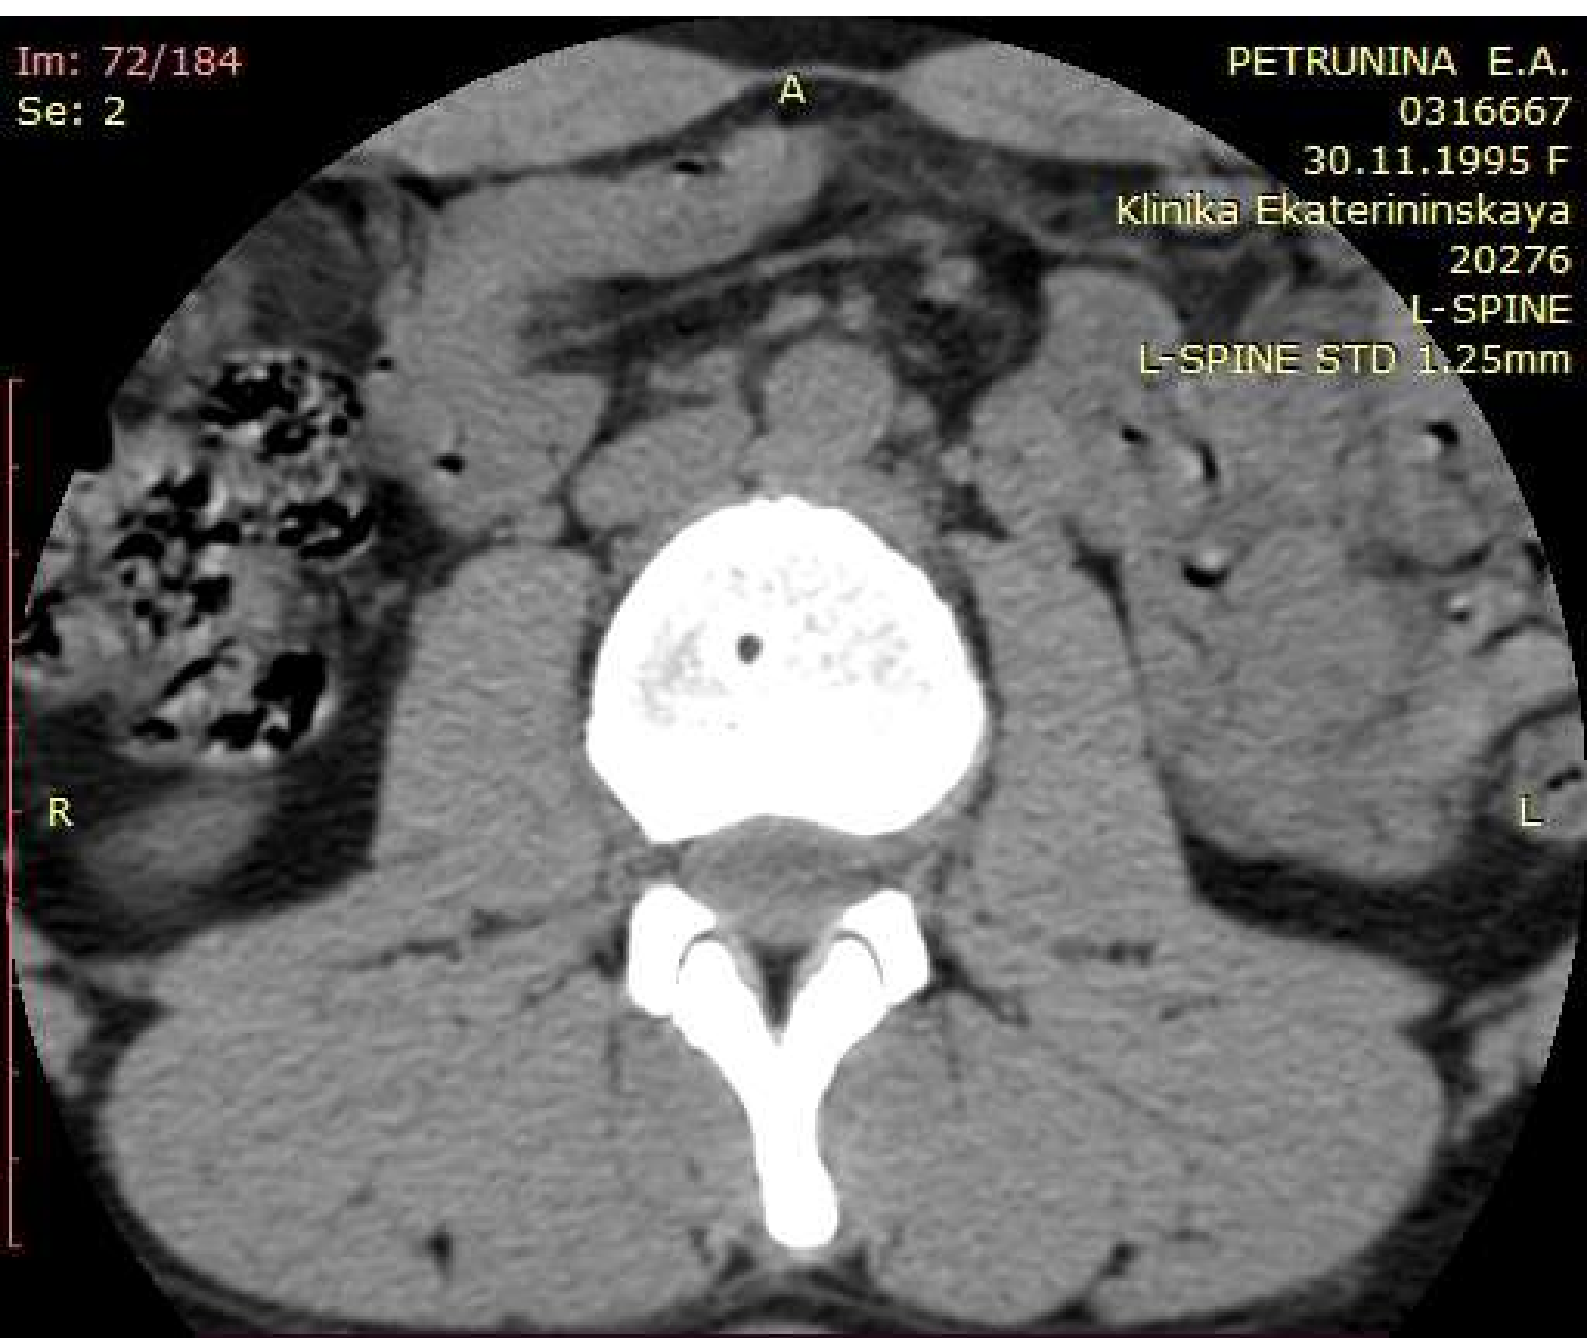

Im: 72/184
Se: 2

PETRUNINA E.A.
0316667
30.11.1995 F
Klinika Ekaterininskaya
20276
L-SPINE
L-SPINE STD 1.25mm

You have 30 days left in your trial period.
Purchase a license at <https://radiantviewer.com/store/>

WL: 40 WW: 350 [D]
T: 1.3mm L: 7.8mm

P

350mA 120kV
19.02.2022 13:54:52