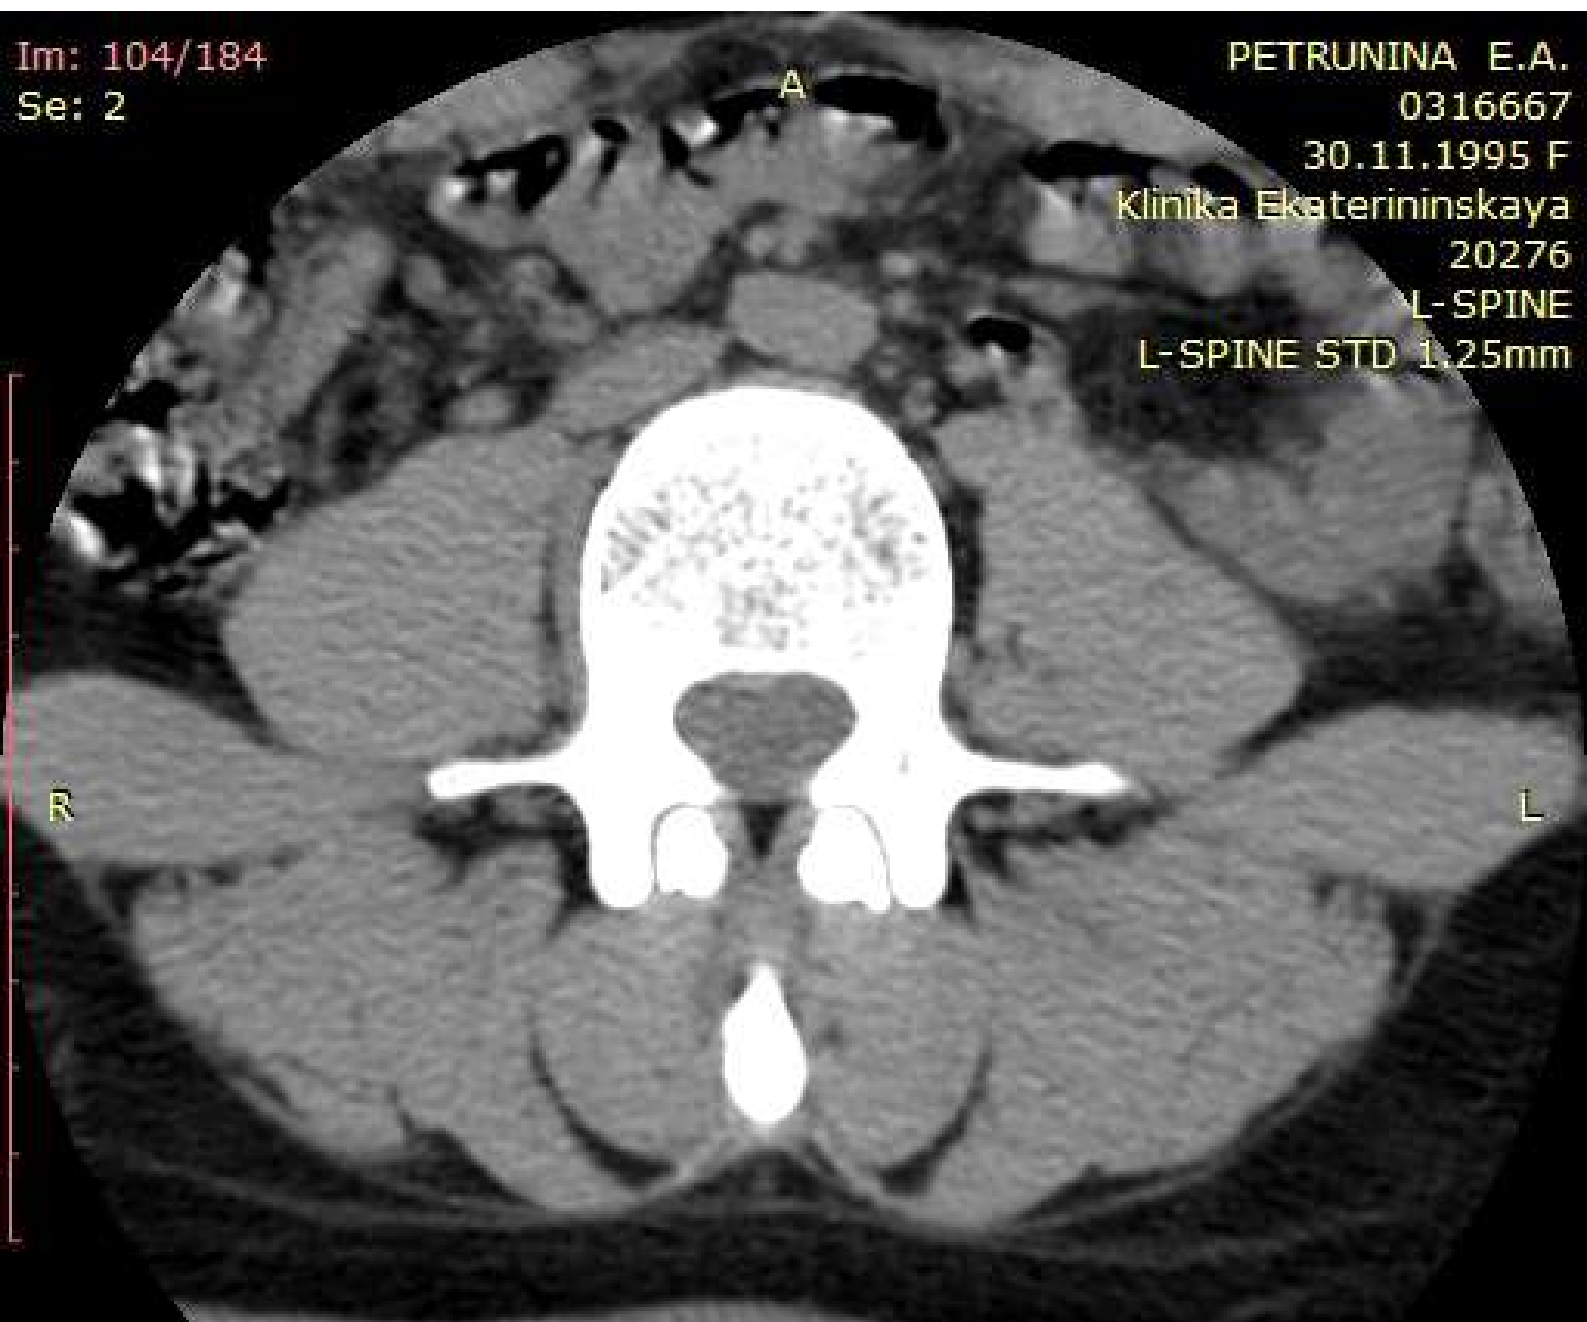

L-SPINE STD 1.25mm

You have 30 days left in your trial period.
Purchase a license at <https://radiantviewer.com/store/>

WL: 40 WW: 350 [D]
T: 1.3mm L: -32.3mm

P

350mA 120kV

19.02.2022 13:54:52

Im: 103/184
Se: 2