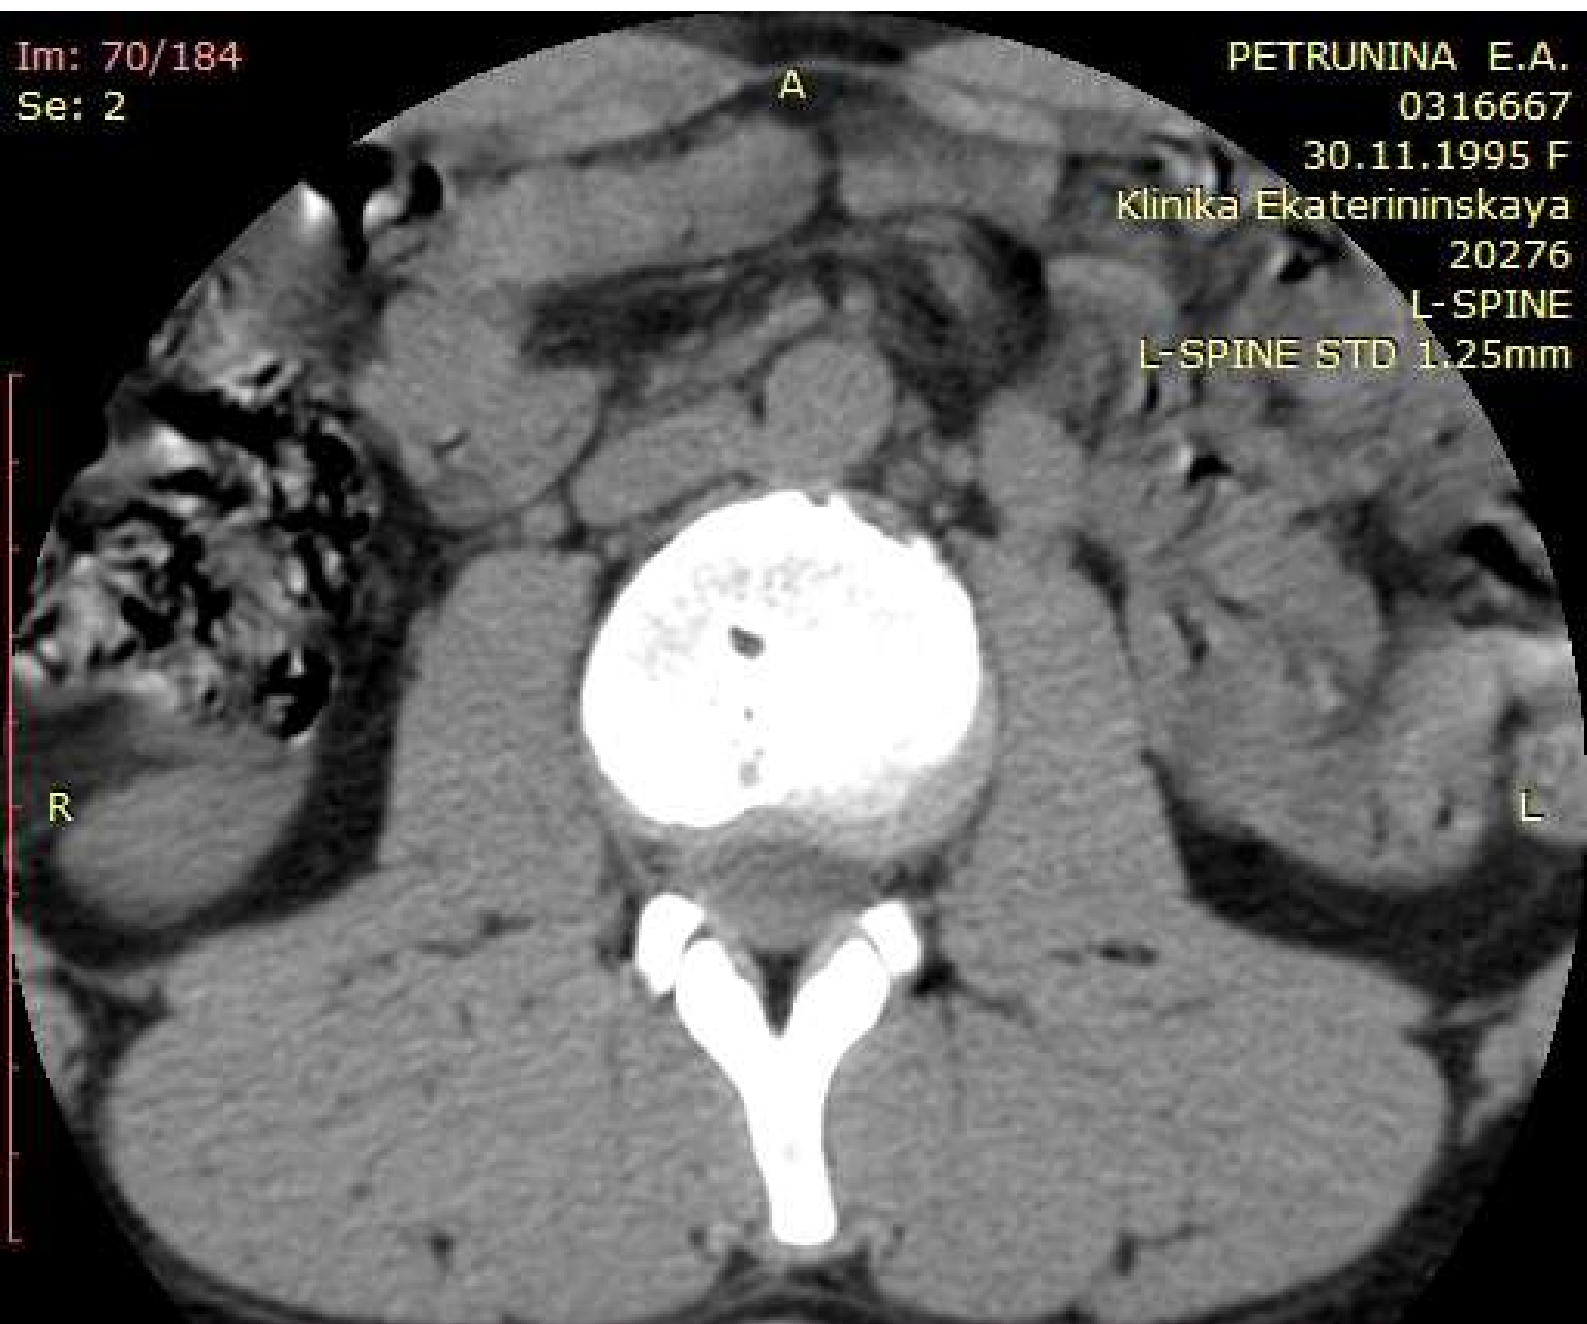

20276

L-SPINE

L-SPINE STD 1.25mm

You have 30 days left in your trial period.
Purchase a license at <https://radiantviewer.com/store/>

WL: 40 WW: 350 [D]
T: 1.3mm L: 10.3mm

P

350mA 120kV
19.02.2022 13:54:52

Im: 69/184
Se: 2