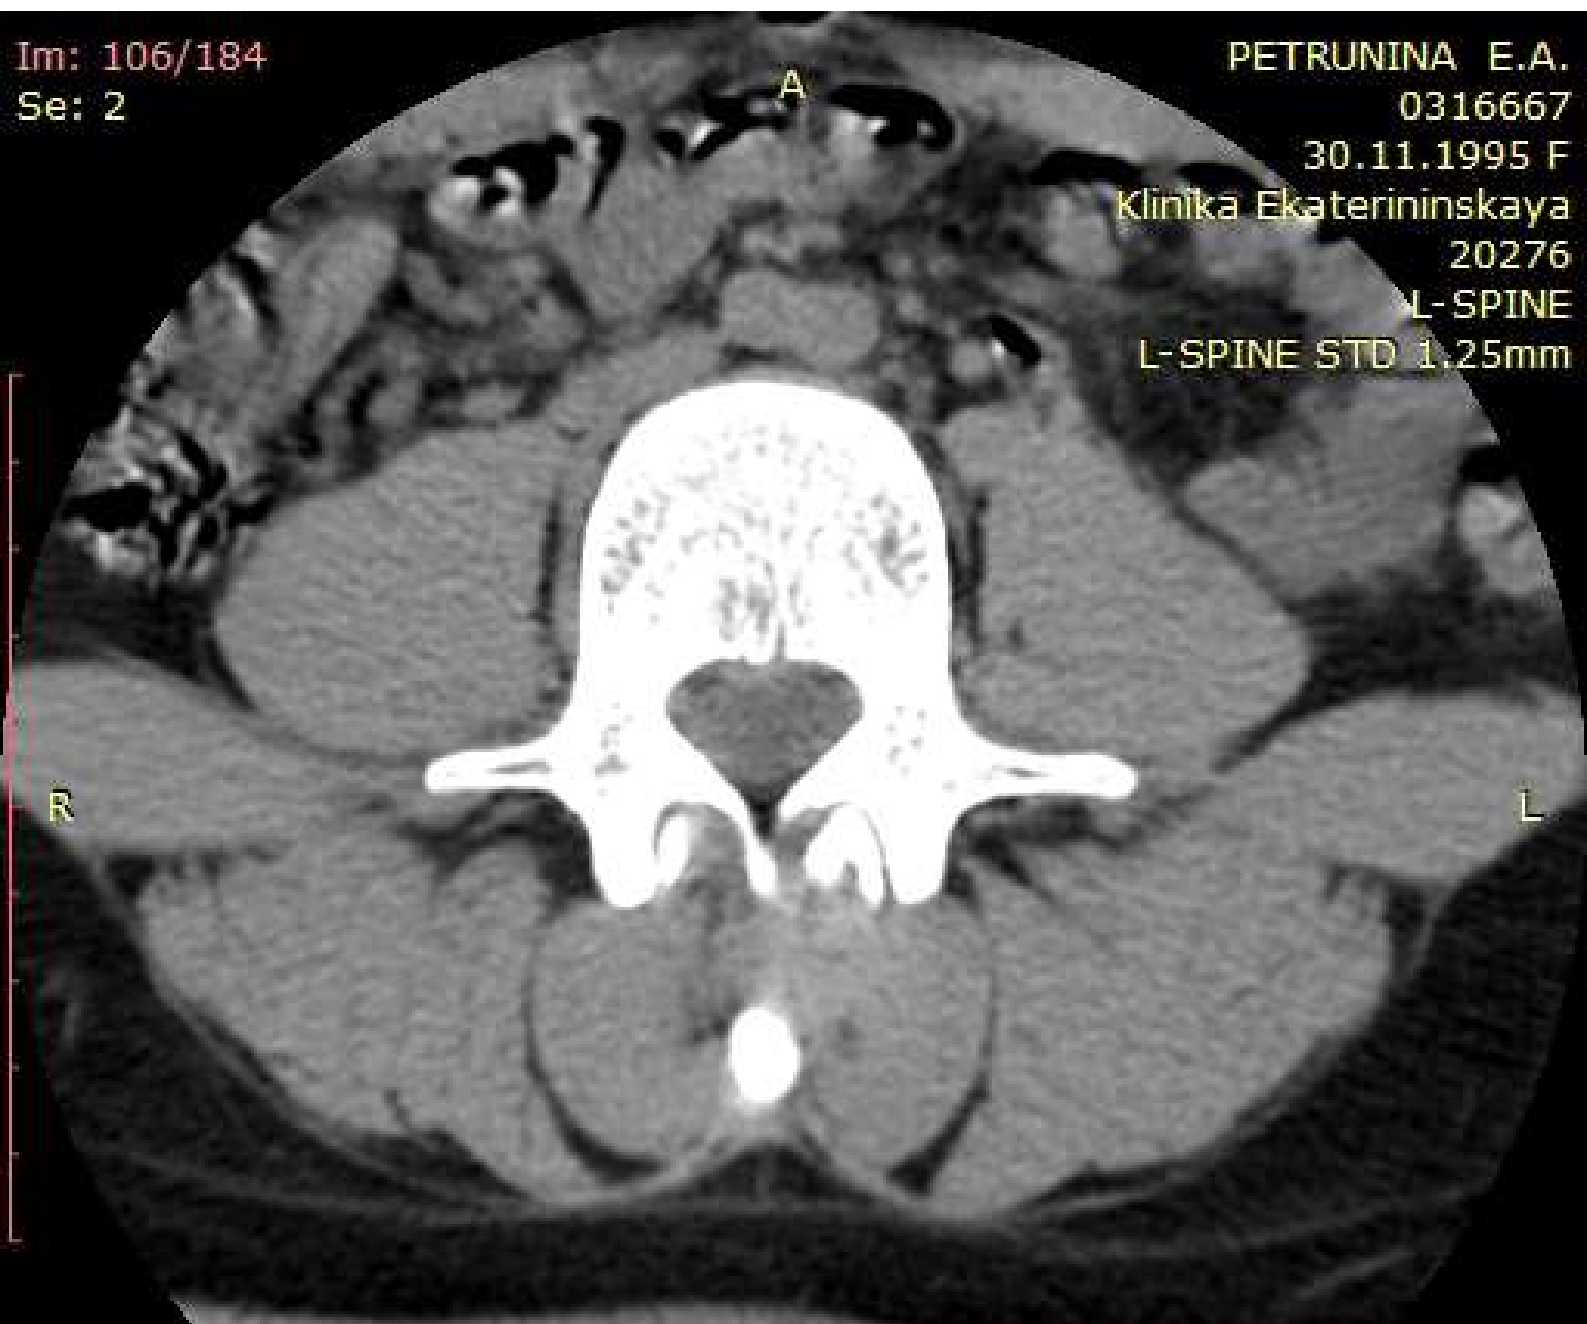

WL: 40 WW: 350 [D]
T: 1.3mm L: -36.0mm

P

350mA 120kV

19.02.2022 13:54:52

Im: 106/184
Se: 2

PETRUNINA E.A.
0316667

30.11.1995 F

Klinika Ekaterininskaya
20276

L-SPINE

L-SPINE STD 1.25mm

You have 30 days left in your trial period.
Purchase a license at <https://radiantviewer.com/store/>

WL: 40 WW: 350 [D]
T: 1.3mm L: -34.8mm

P

350mA 120kV

19.02.2022 13:54:52

Im: 105/184
Se: 2