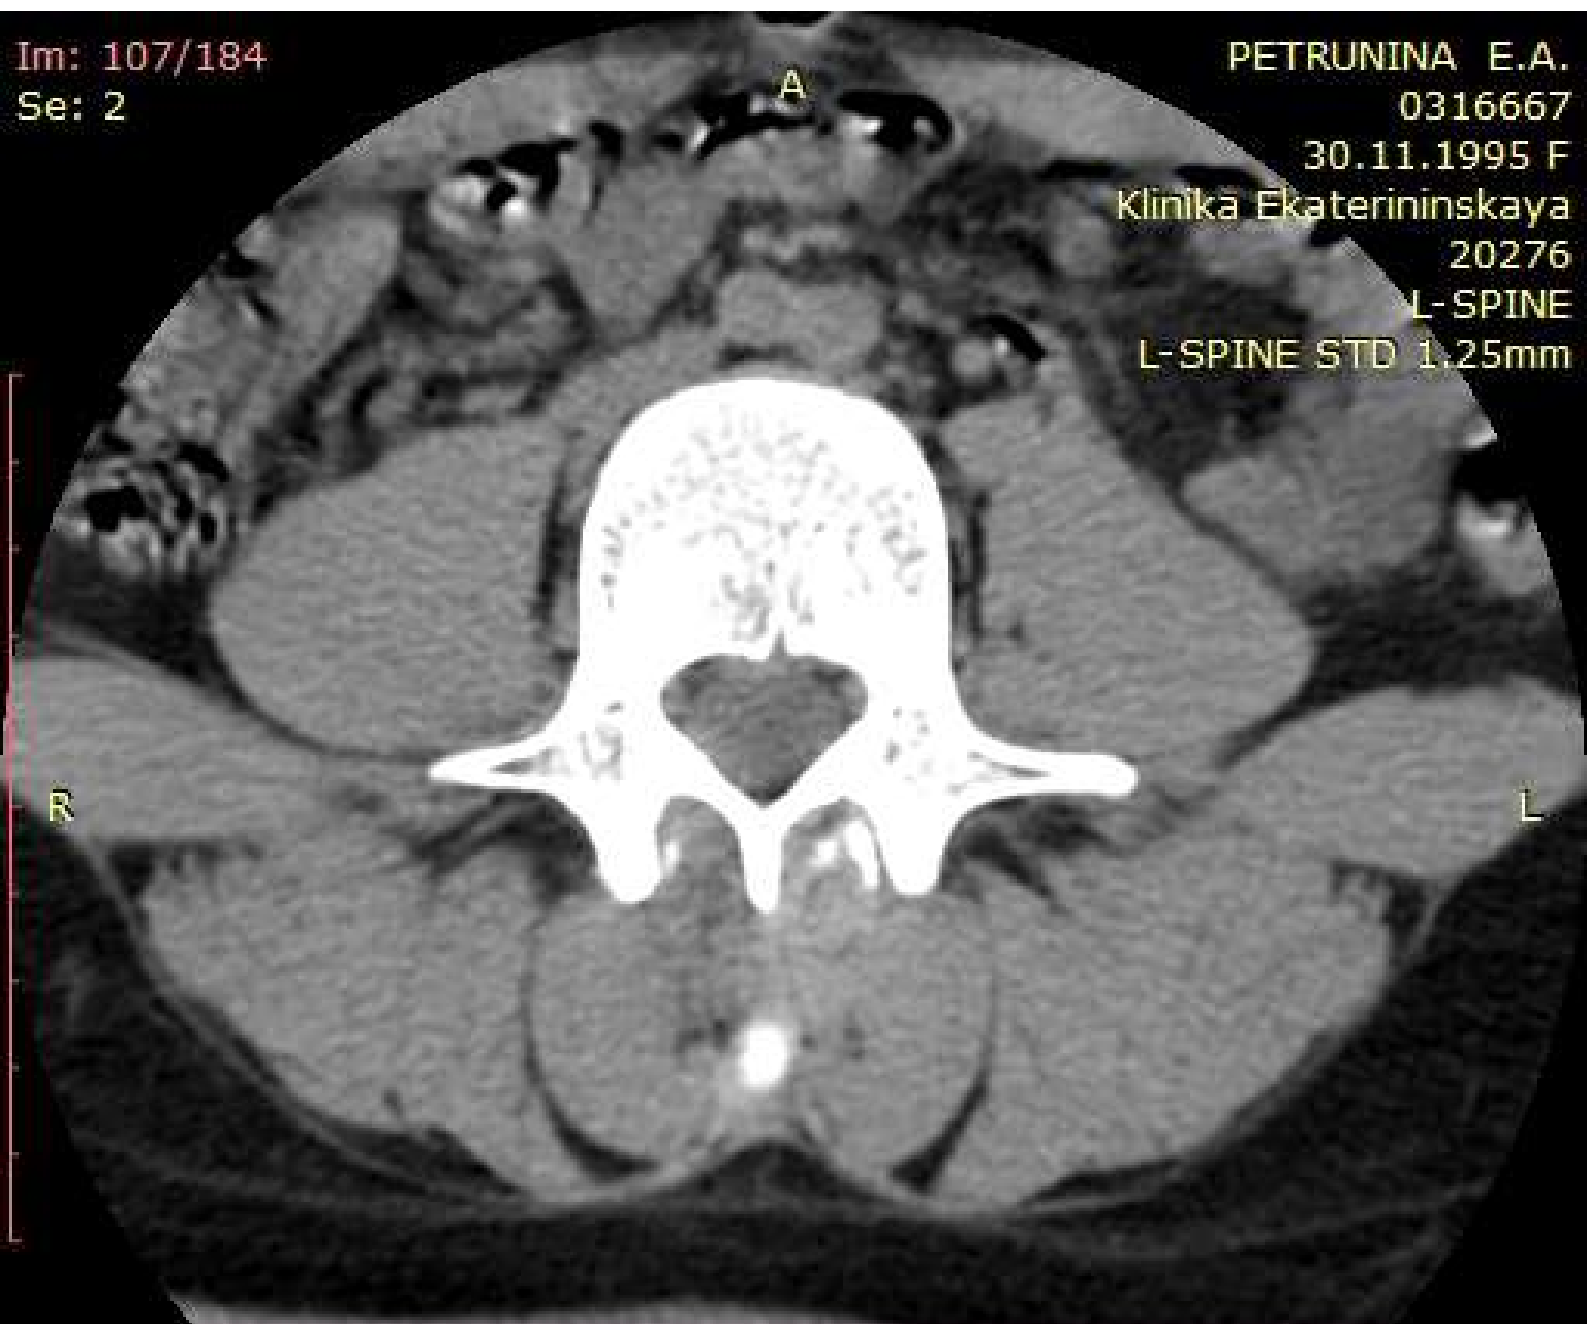

Im: 107/184
Se: 2

PETRUNINA E.A.

0316667

30.11.1995 F

Klinika Ekaterininskaya

20276

L-SPINE

L-SPINE STD 1.25mm

You have 30 days left in your trial period.
Purchase a license at <https://radiantviewer.com/store/>

WL: 40 WW: 350 [D]
T: 1.3mm L: -36.0mm

P

350mA 120kV

19.02.2022 13:54:52