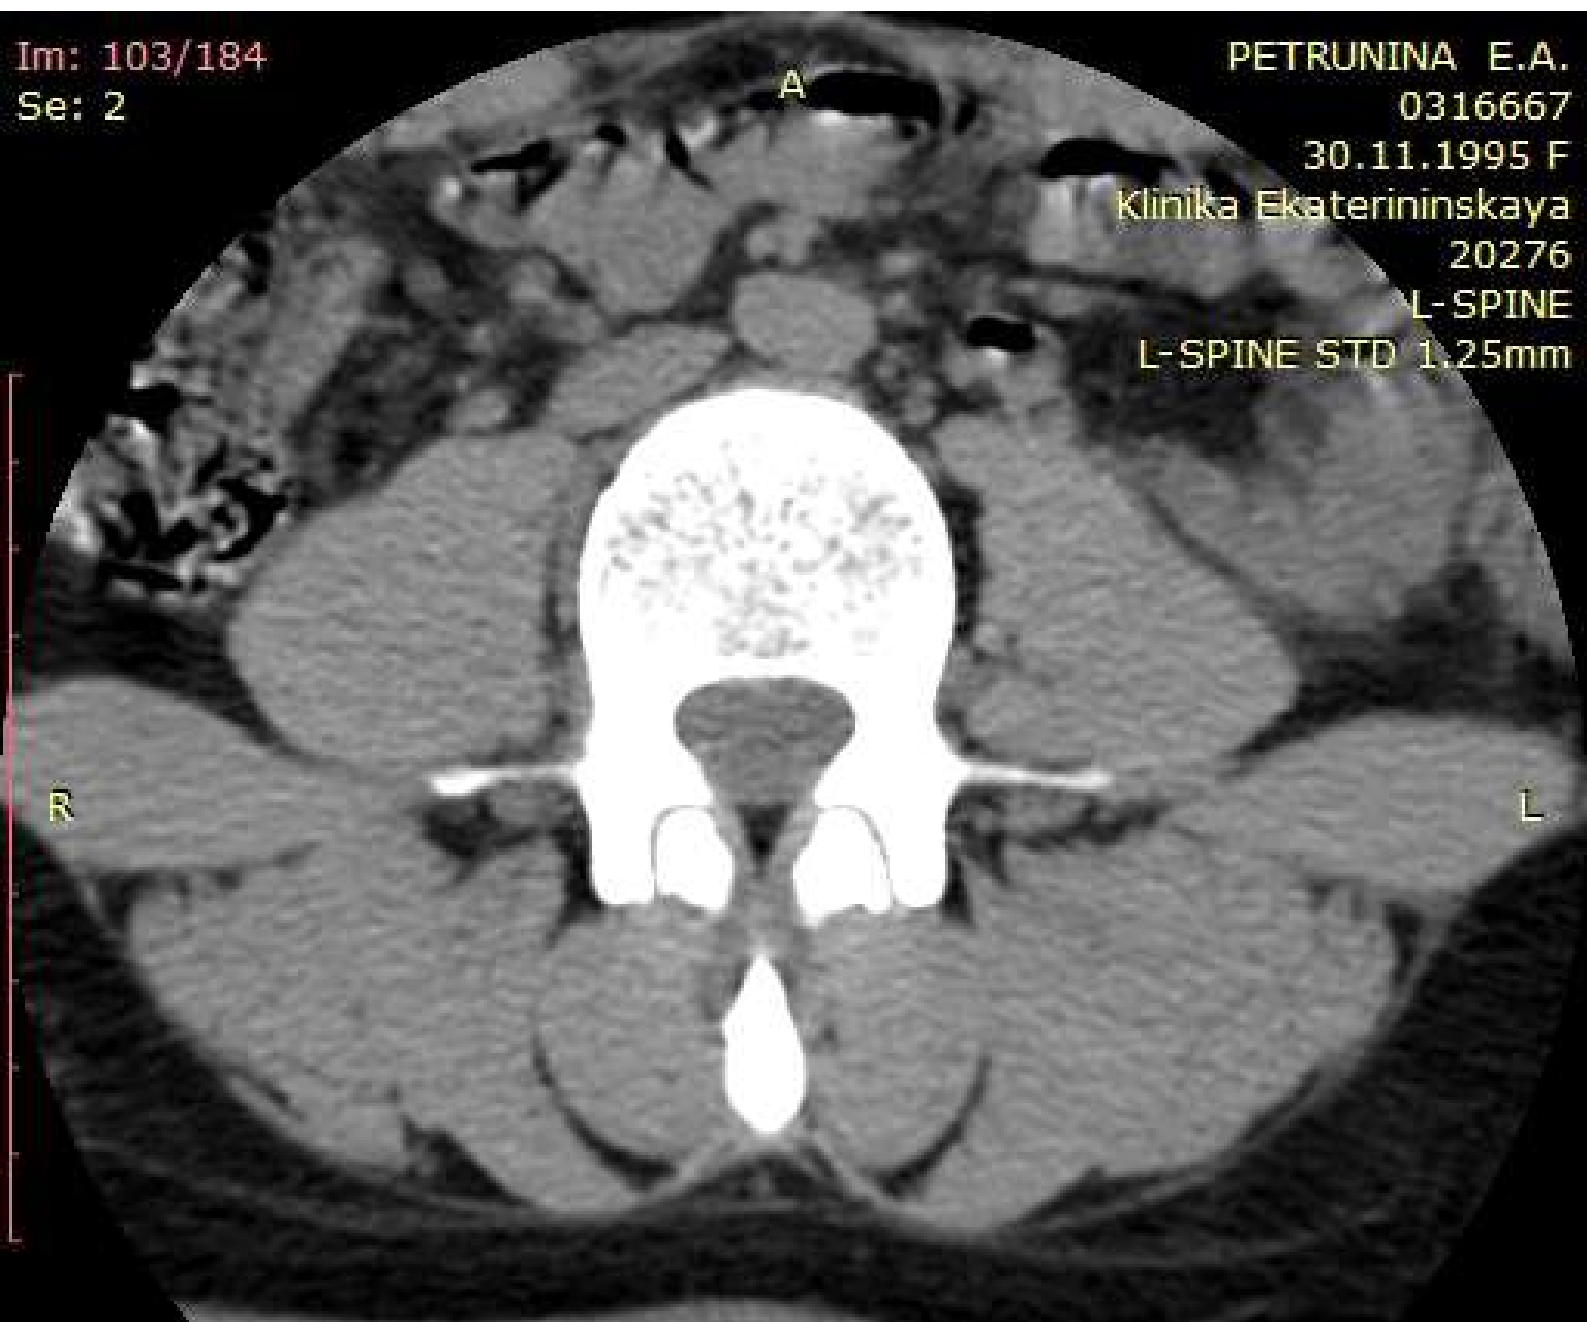

Im: 103/184
Se: 2

PETRUNINA E.A.

0316667

30.11.1995 F

Klinika Ekaterininskaya

20276

L-SPINE

L-SPINE STD 1.25mm

You have 30 days left in your trial period.
Purchase a license at <https://radiantviewer.com/store/>

WL: 40 WW: 350 [D]
T: 1.3mm L: -31.0mm

P

350mA 120kV

19.02.2022 13:54:52