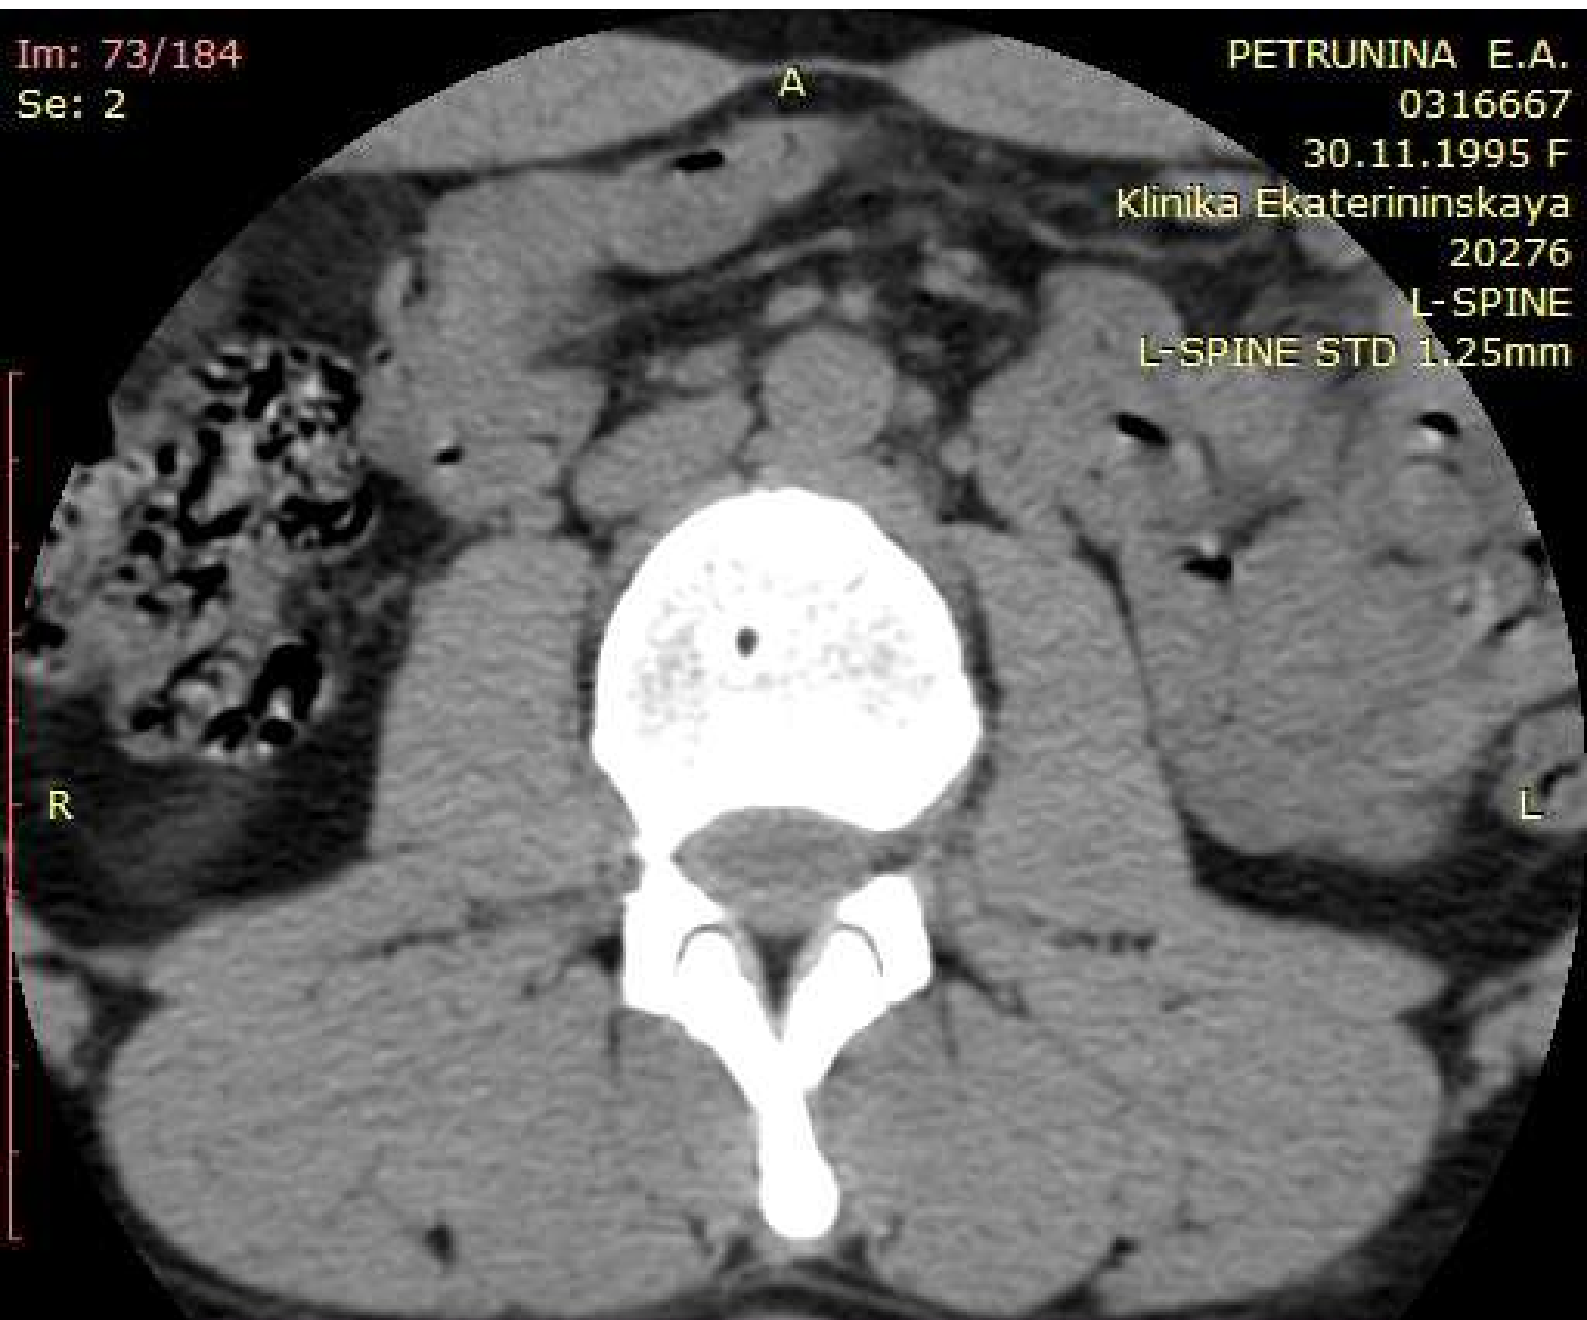

Im: 73/184
Se: 2

PETRUNINA E.A.

0316667

30.11.1995 F

Klinika Ekaterininskaya

20276

L-SPINE

L-SPINE STD 1.25mm

You have 30 days left in your trial period.
Purchase a license at <https://radiantviewer.com/store/>

WL: 40 WW: 350 [D]
T: 1.3mm L: 6.5mm

P

350mA 120kV
19.02.2022 13:54:52