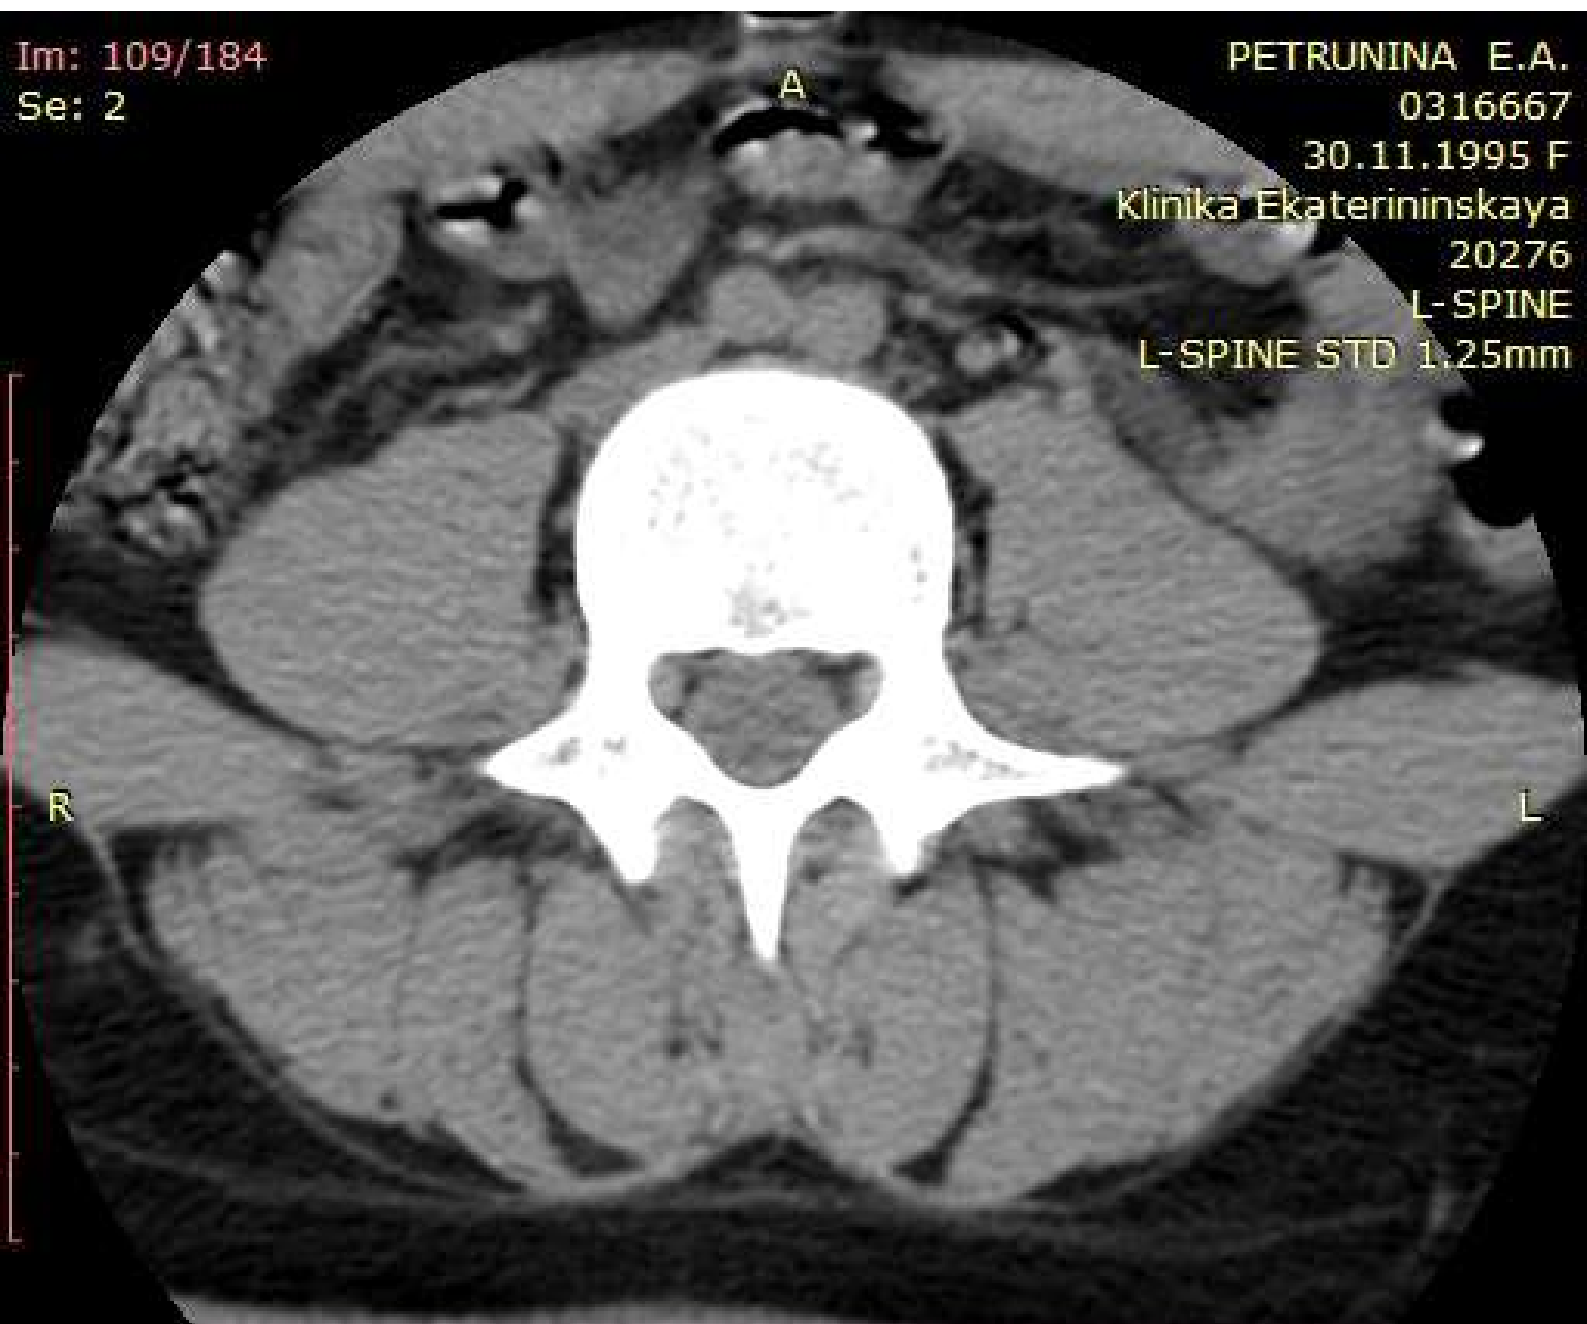

Im: 109/184
Se: 2

PETRUNINA E.A.
0316667
30.11.1995 F
Klinika Ekaterininskaya
20276
L-SPINE
L-SPINE STD 1.25mm

You have 30 days left in your trial period.
Purchase a license at <https://radiantviewer.com/store/>