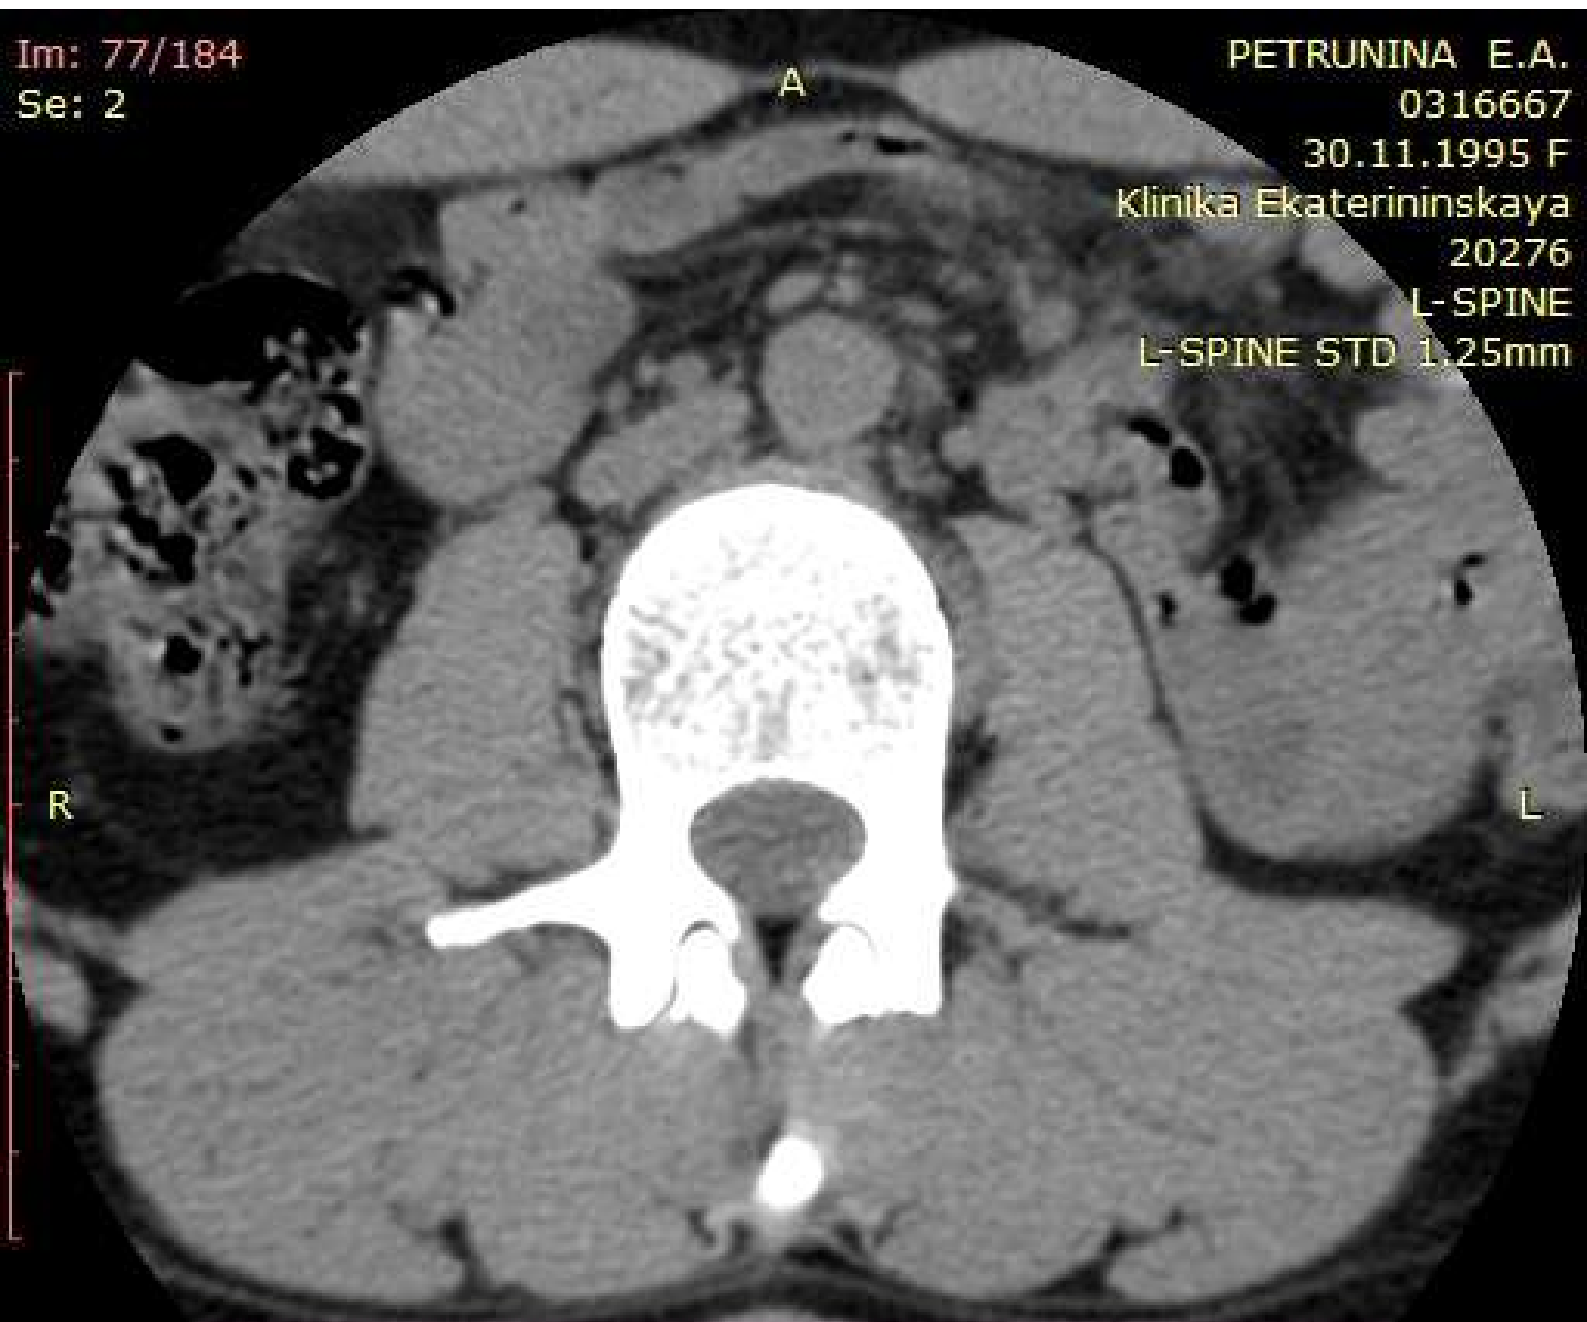

Im: 77/184
Se: 2

PETRUNINA E.A.

0316667

30.11.1995 F

Klinika Ekaterininskaya

20276

L-SPINE

L-SPINE STD 1.25mm

You have 30 days left in your trial period.
Purchase a license at <https://radiantviewer.com/store/>

WL: 40 WW: 350 [D]
T: 1.3mm L: 1.5mm

p

350mA 120kV

19.02.2022 13:54:52