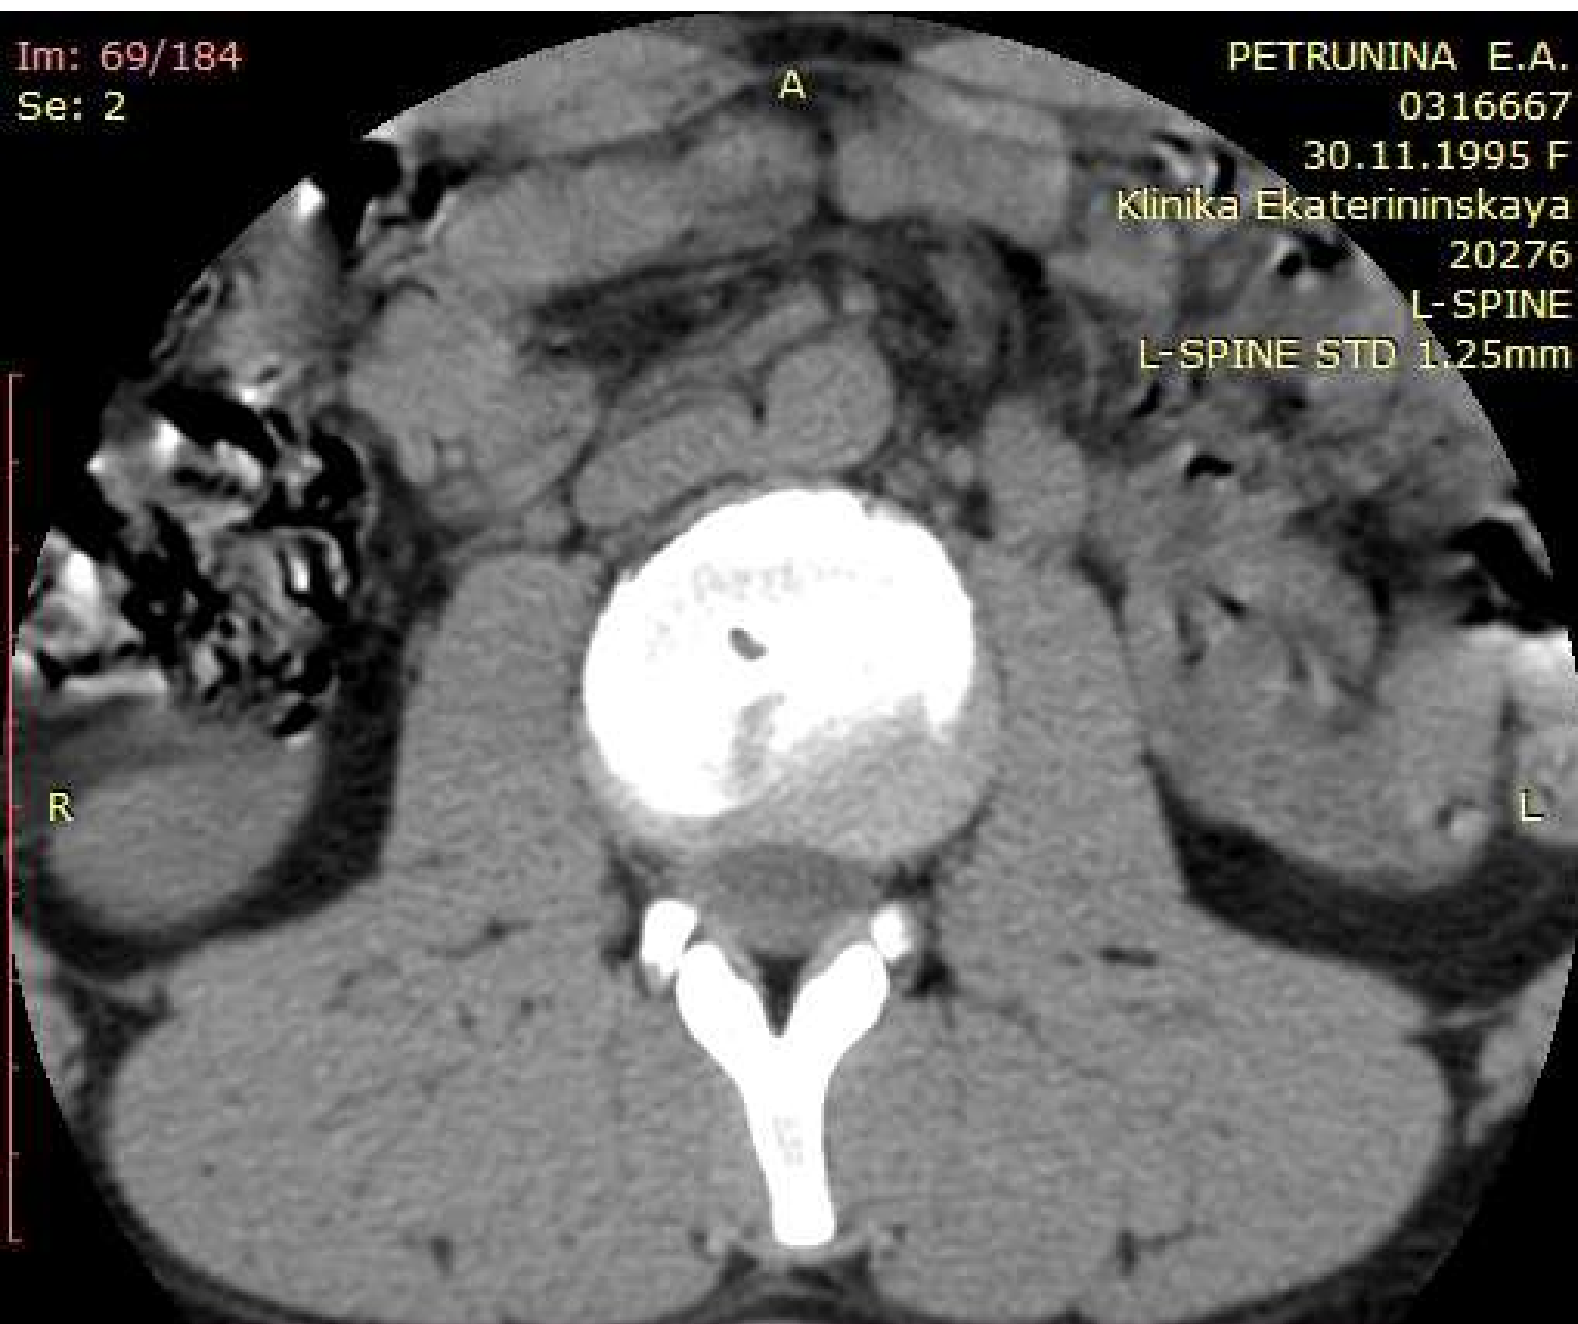

Im: 69/184
Se: 2

PETRUNINA E.A.

0316667

30.11.1995 F

Klinika Ekaterininskaya

20276

L-SPINE

L-SPINE STD 1.25mm

You have 30 days left in your trial period.
Purchase a license at <https://radiantviewer.com/store/>

WL: 40 WW: 350 [D]
T: 1.3mm L: 11.5mm

P

350mA 120kV
19.02.2022 13:54:52