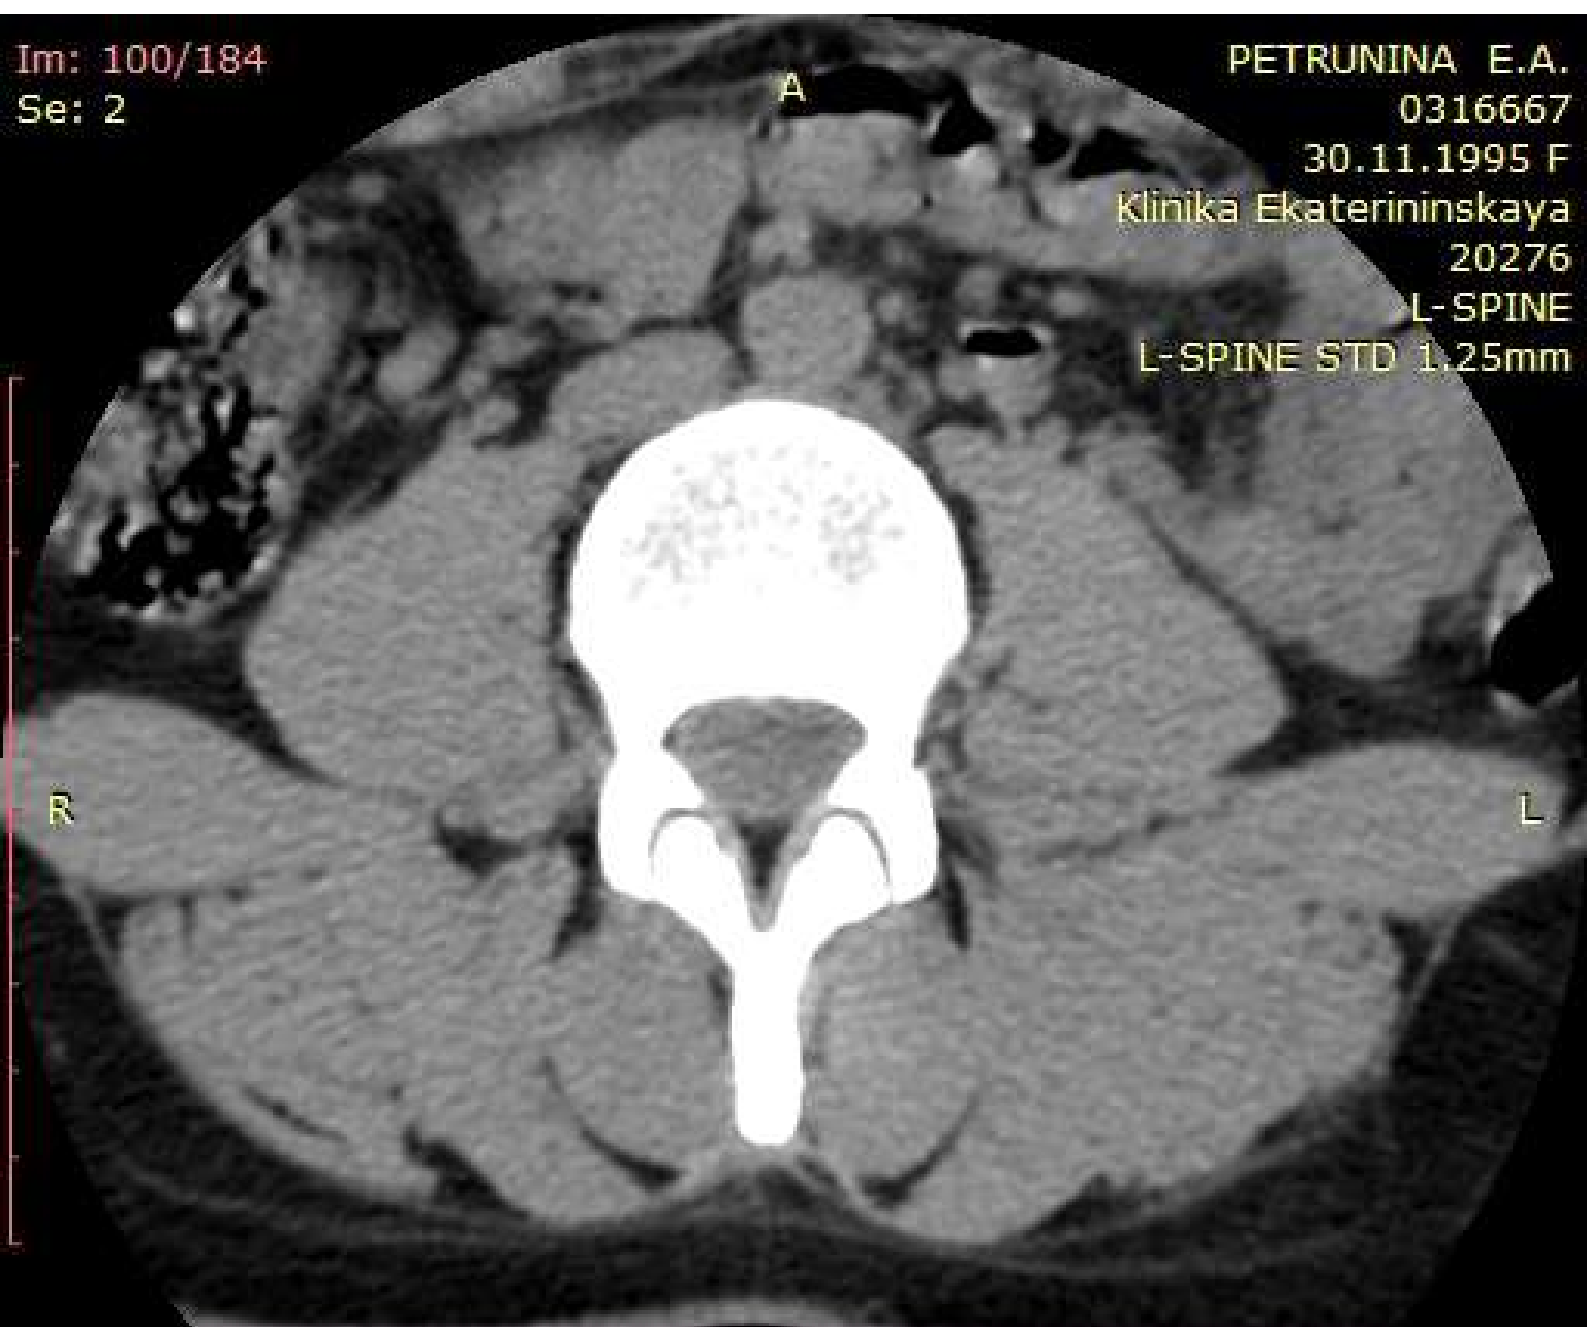

0316667

30.11.1995 F

Klinika Ekaterininskaya

20276

L-SPINE

L-SPINE STD 1.25mm

You have 30 days left in your trial period.
Purchase a license at <https://radiantviewer.com/store/>

WL: 40 WW: 350 [D]
T: 1.3mm L: -27.3mm