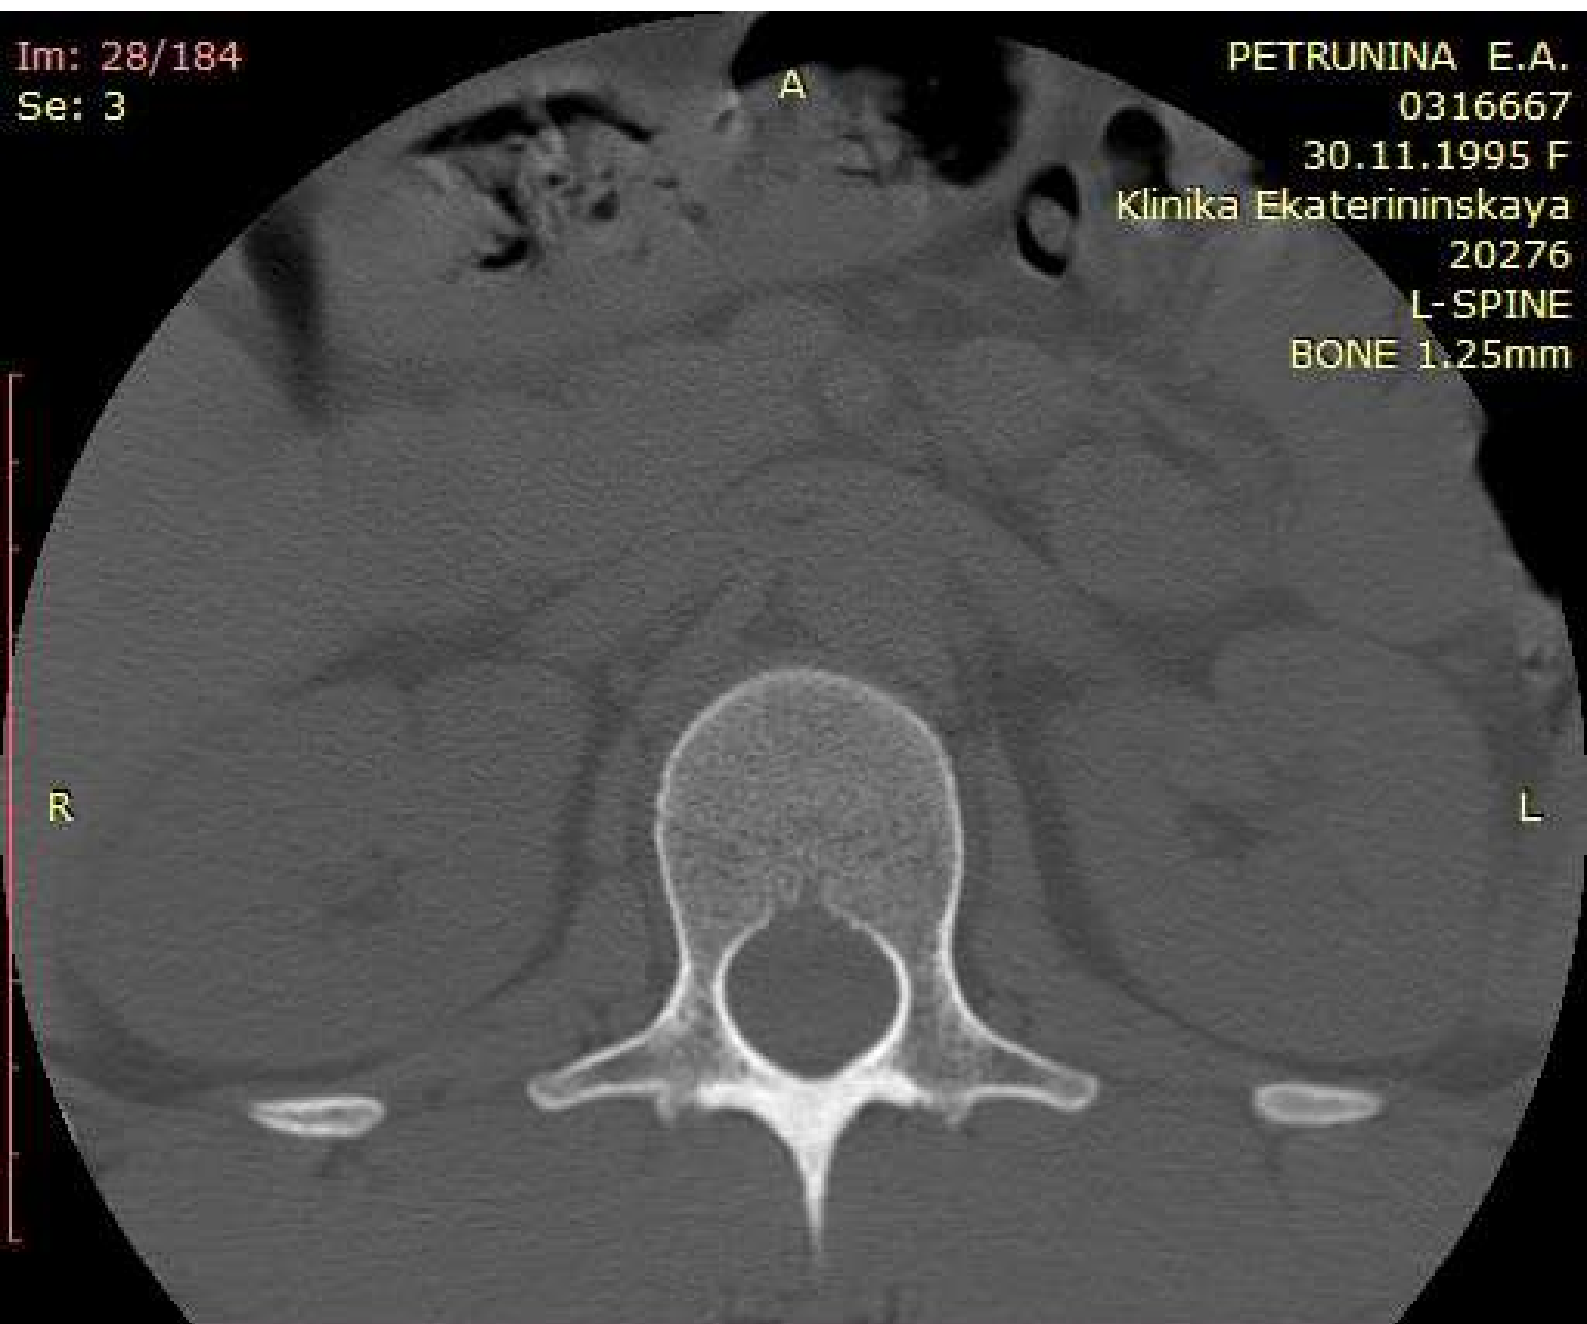

Im: 28/184
Se: 3

PETRUNINA E.A.
0316667
30.11.1995 F
Klinika Ekaterininskaya
20276
L-SPINE
BONE 1.25mm

You have 30 days left in your trial period.
Purchase a license at <https://radiantviewer.com/store/>

WL: 350 WW: 2000 [D]
T: 1.3mm L: 62.8mm

P

350mA 120kV
19.02.2022 13:54:52