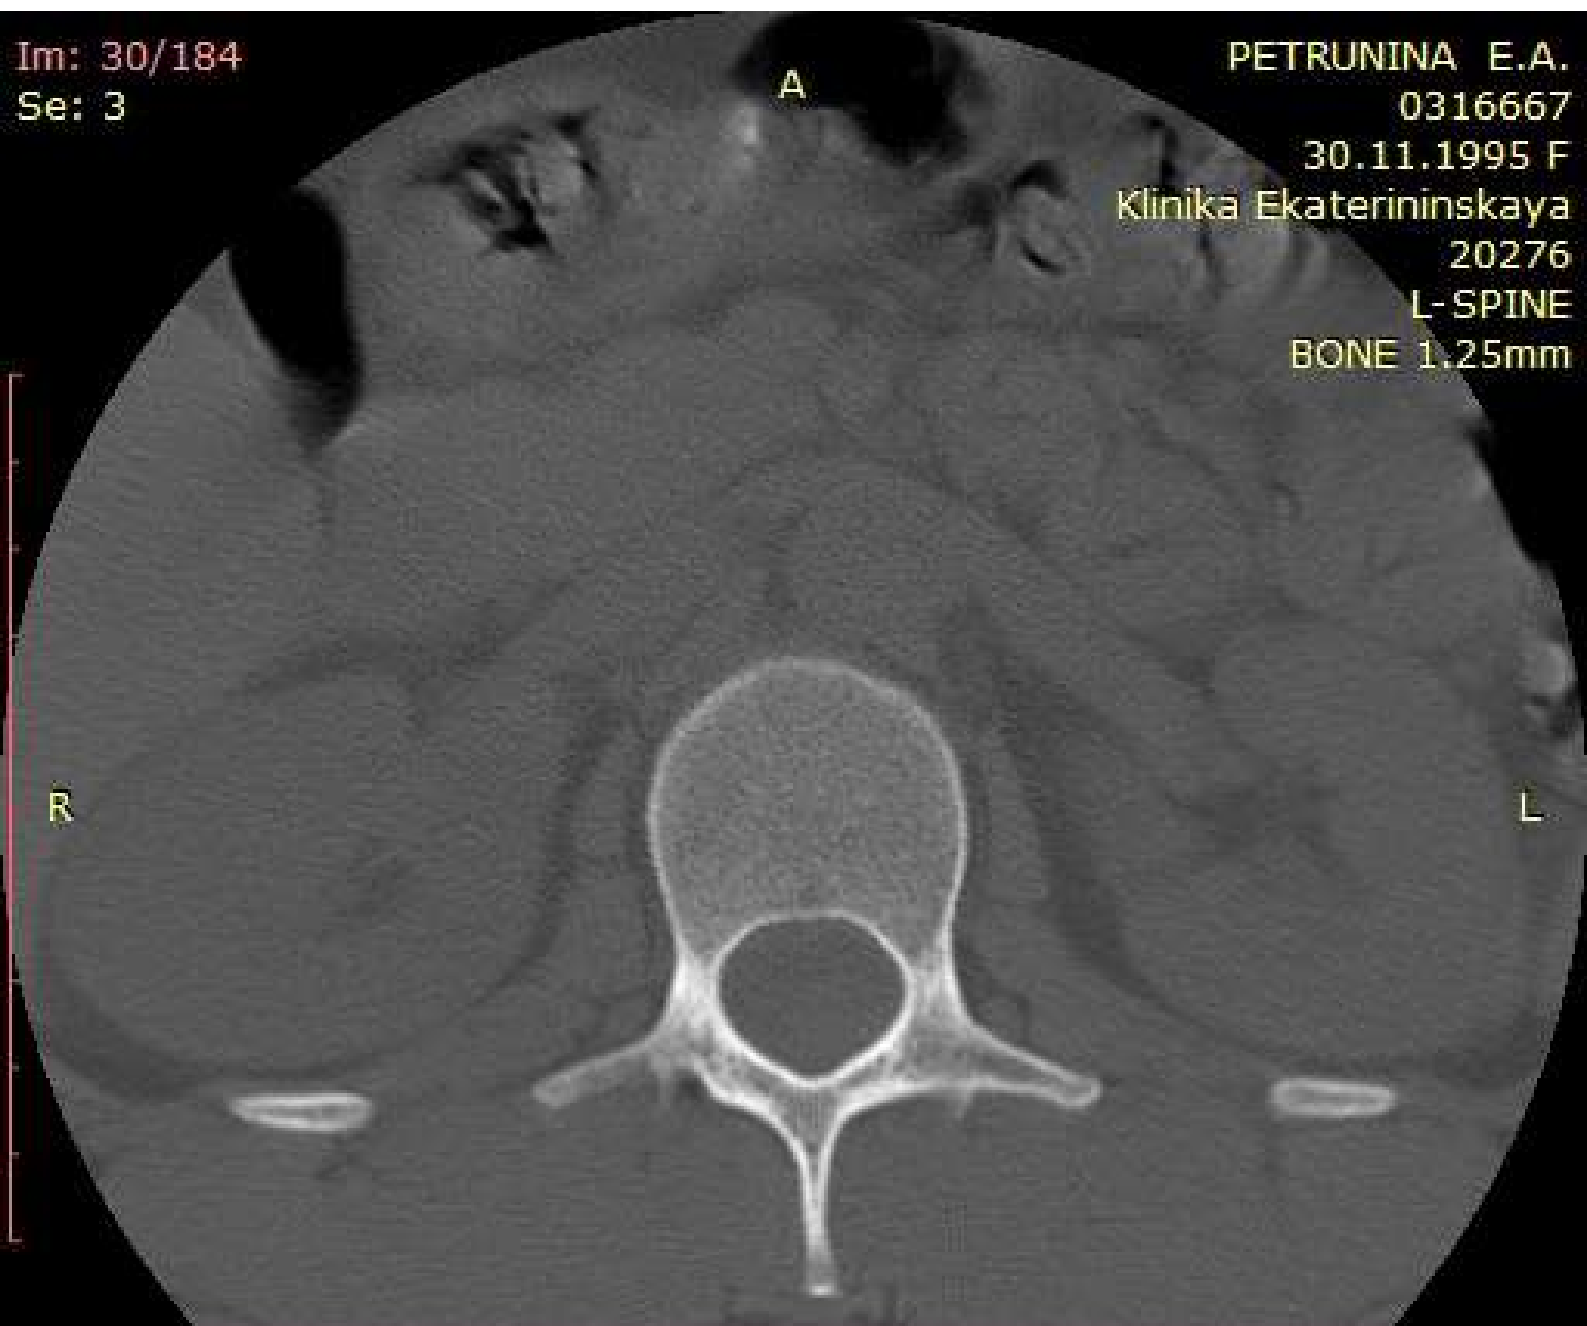

WL: 350 WW: 2000 [D]  
T: 1.3mm L: 57.8mm

P

350mA 120kV  
19.02.2022 13:54:52

Im: 31/184  
Se: 3

PETRUNINA E.A.  
0316667  
30.11.1995 F  
Klinika Ekaterininskaya  
20276  
L-SPINE  
BONE 1.25mm

You have 30 days left in your trial period.  
Purchase a license at <https://radiantviewer.com/store/>

WL: 350 WW: 2000 [D]  
T: 1.3mm L: 59.0mm

P

350mA 120kV  
19.02.2022 13:54:52

Im: 30/184  
Se: 3

PETRUNINA E.A.  
0316667  
30.11.1995 F  
Klinika Ekaterininskaya  
20276  
L-SPINE  
BONE 1.25mm

You have 30 days left in your trial period.  
Purchase a license at <https://radiantviewer.com/store/>