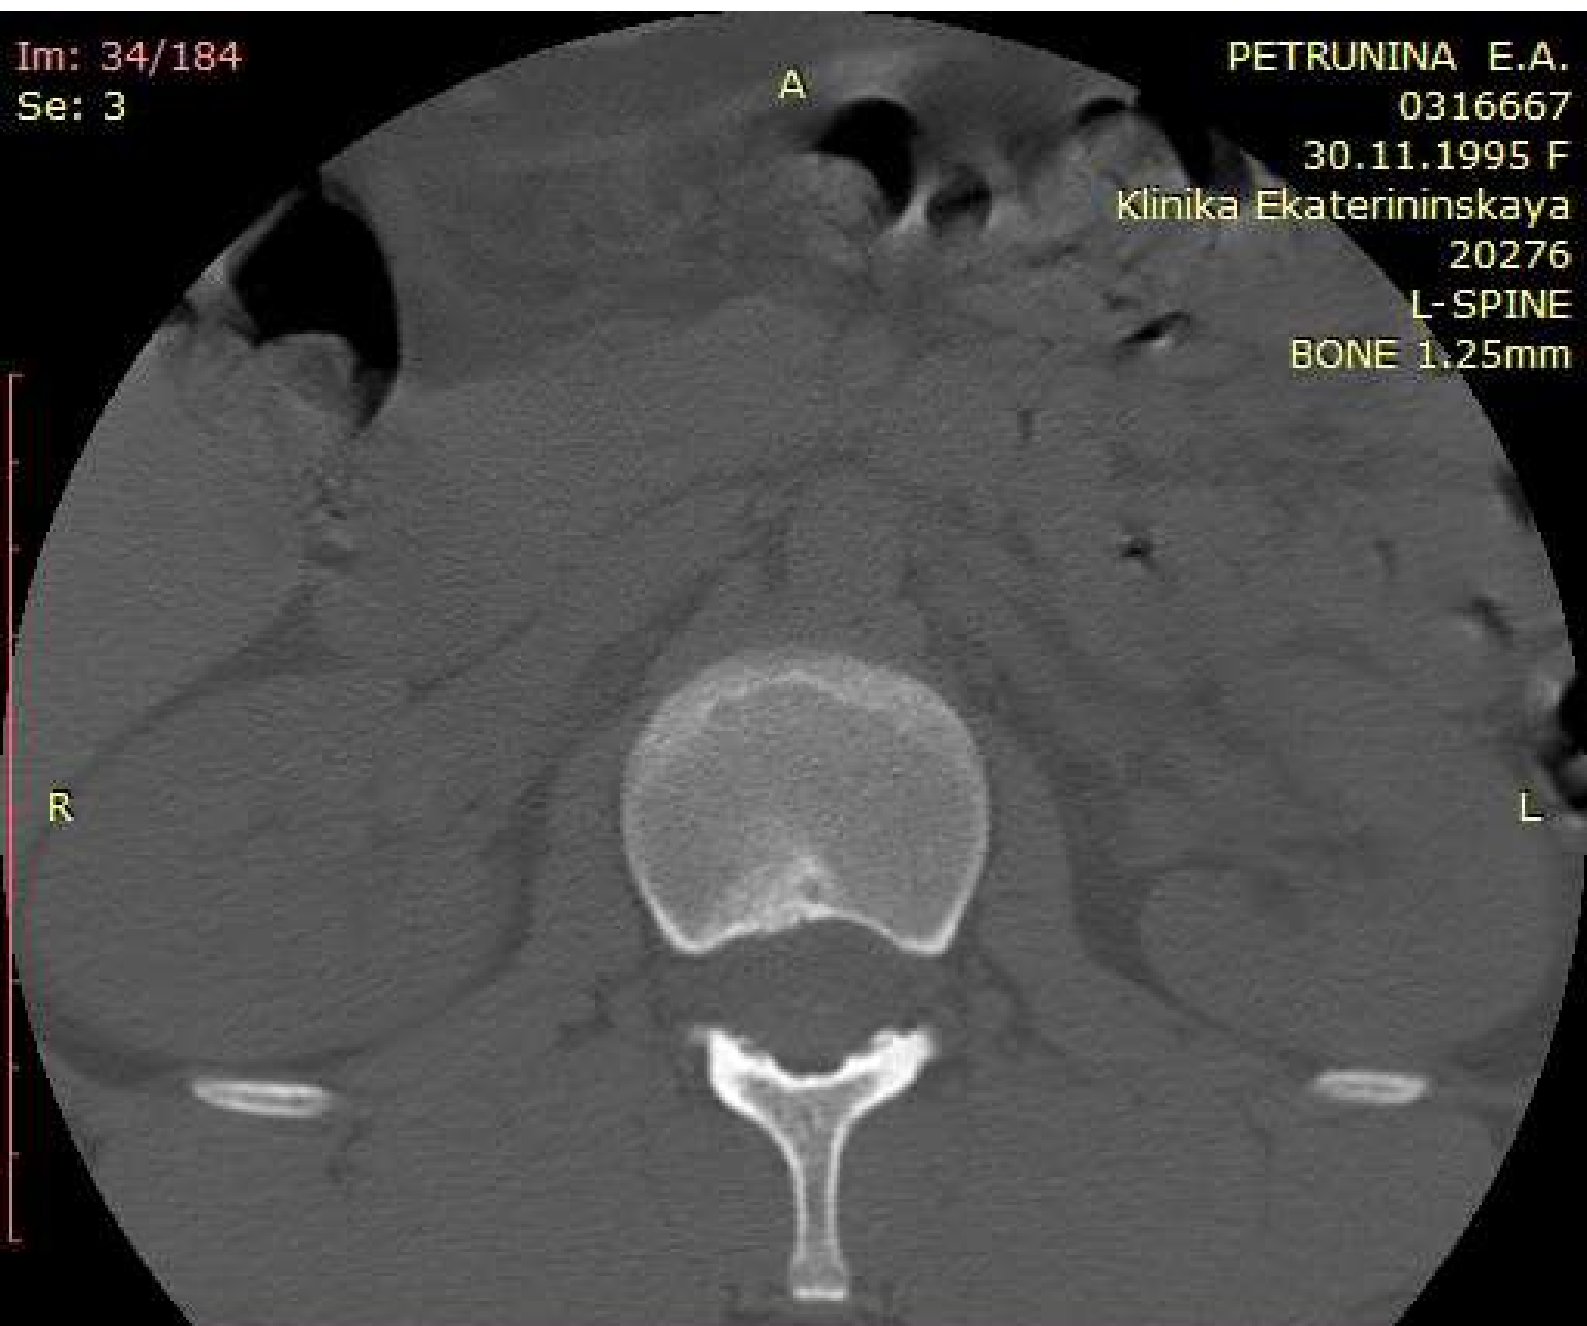

Im: 34/184
Se: 3

PETRUNINA E.A.
0316667
30.11.1995 F
Klinika Ekaterininskaya
20276
L-SPINE
BONE 1.25mm

You have 30 days left in your trial period.
Purchase a license at <https://radiantviewer.com/store/>

WL: 350 WW: 2000 [D]
T: 1.3mm L: 55.3mm

P

350mA 120kV
19.02.2022 13:54:52