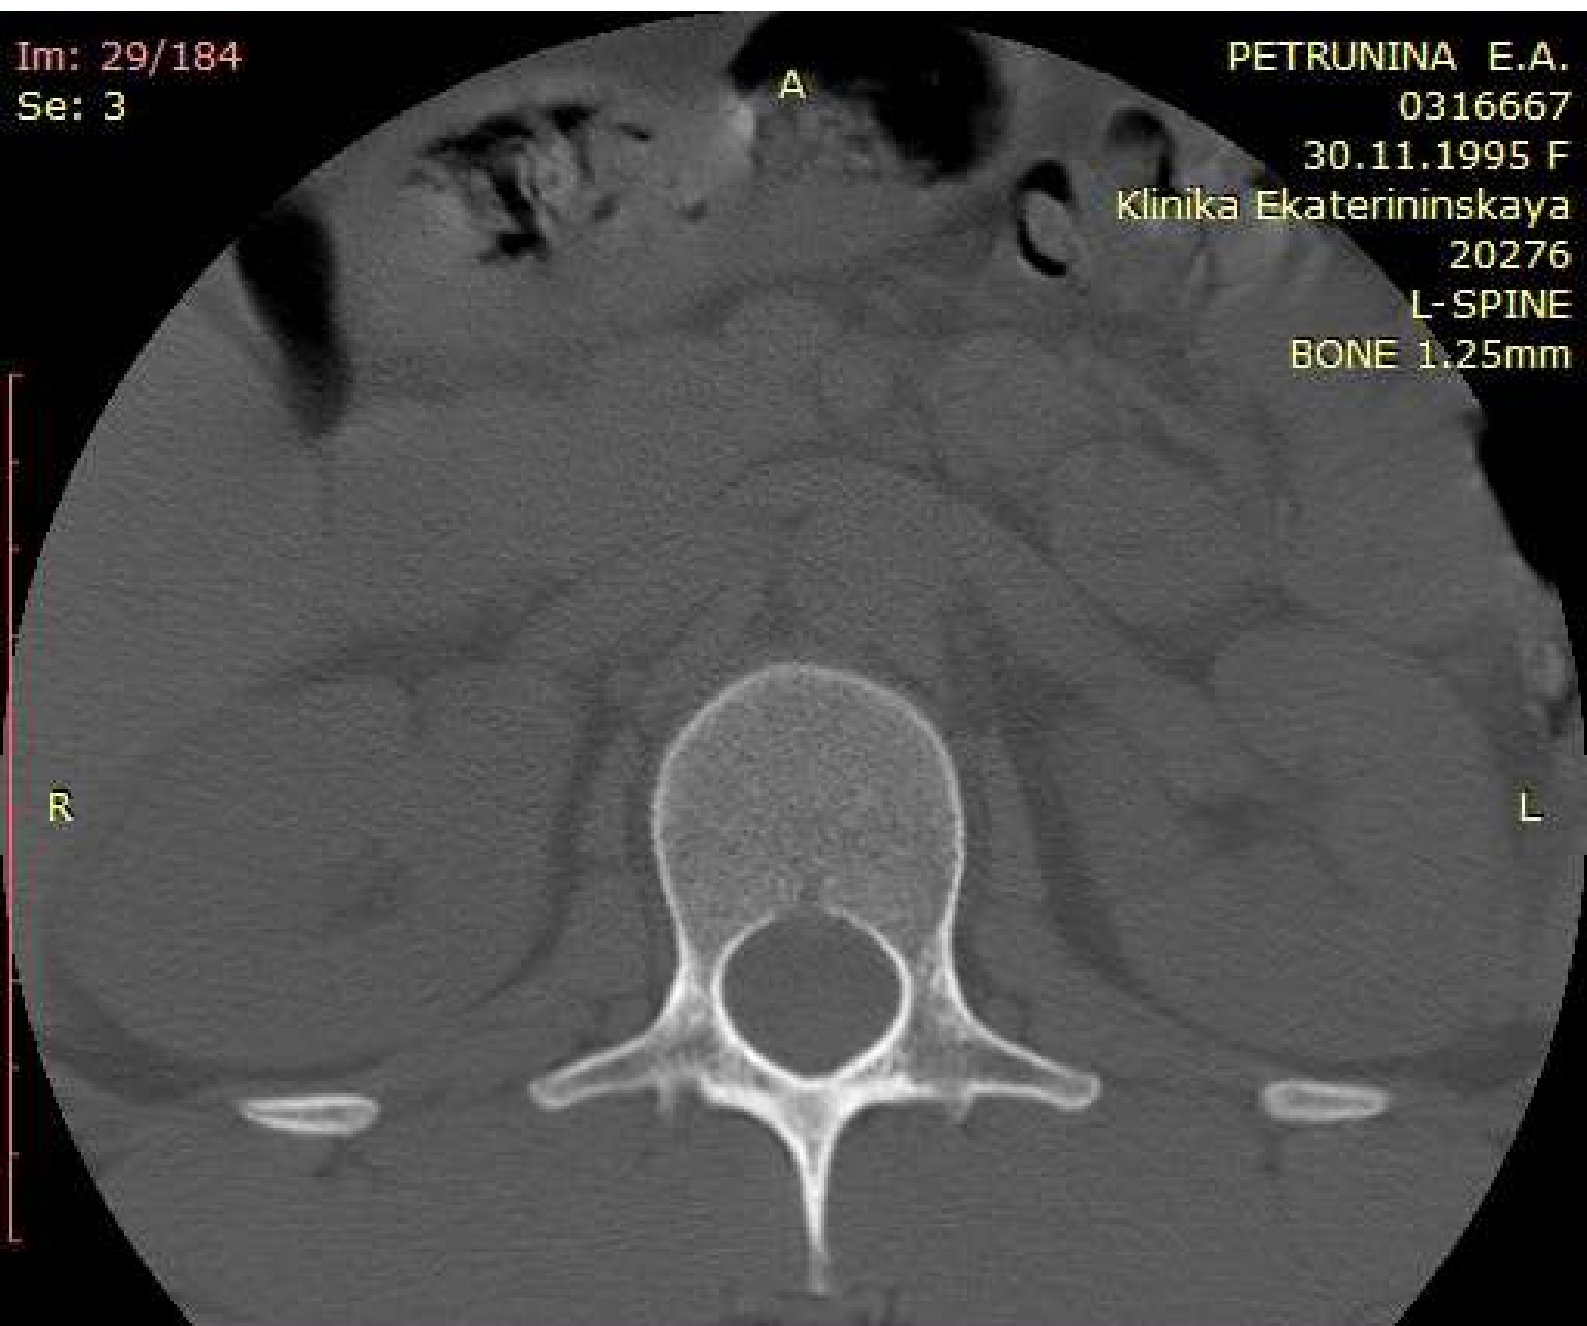

WL: 350 WW: 2000 [D]  
T: 1.3mm L: 60.3mm

P

350mA 120kV  
19.02.2022 13:54:52

Im: 29/184  
Se: 3

PETRUNINA E.A.  
0316667  
30.11.1995 F  
Klinika Ekaterininskaya  
20276  
L-SPINE  
BONE 1.25mm

You have 30 days left in your trial period.  
Purchase a license at <https://radiantviewer.com/store/>

WL: 350 WW: 2000 [D]  
T: 1.3mm L: 61.5mm

P

350mA 120kV  
19.02.2022 13:54:52

Im: 28/184  
Se: 3

PETRUNINA E.A.  
0316667  
30.11.1995 F  
Klinika Ekaterininskaya  
20276  
L-SPINE  
BONE 1.25mm

You have 30 days left in your trial period.  
Purchase a license at <https://radiantviewer.com/store/>