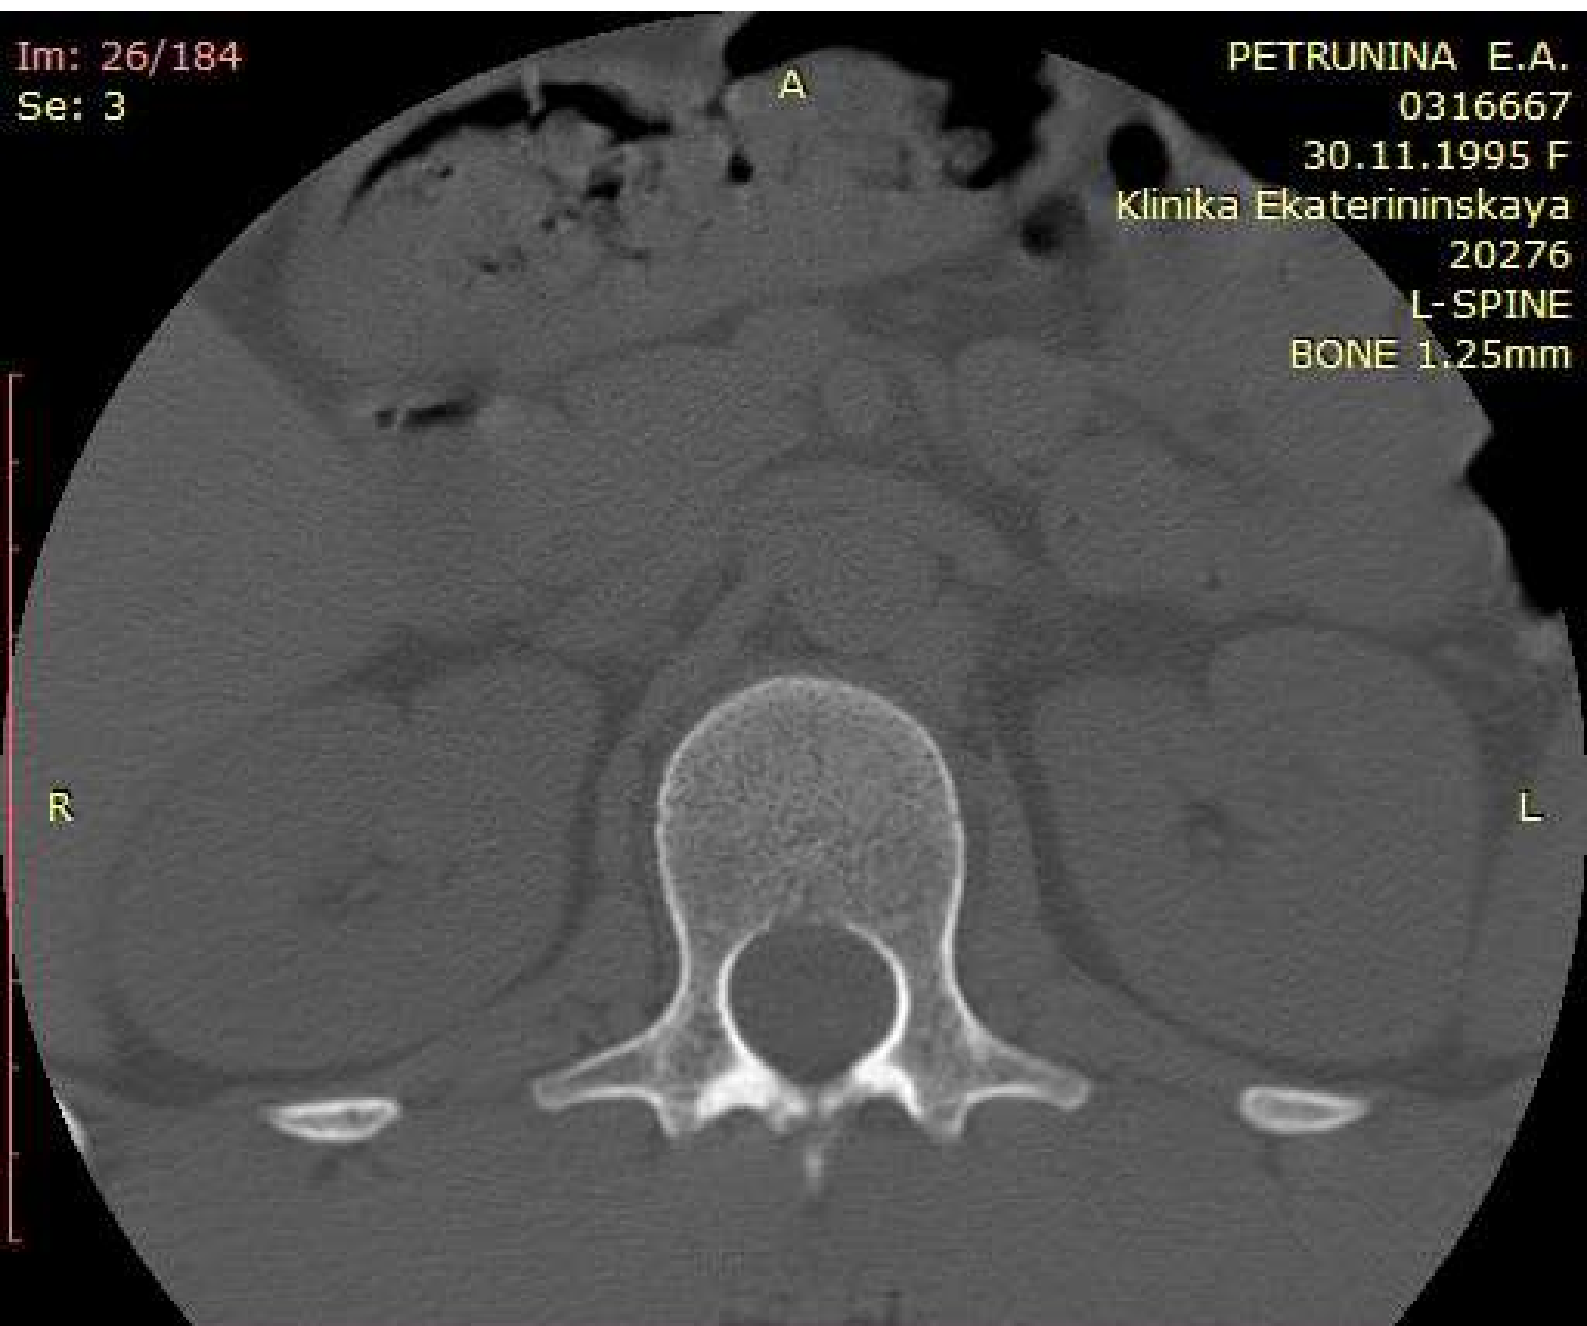

WL: 350 WW: 2000 [D]  
T: 1.3mm L: 62.8mm

P

350mA 120kV  
19.02.2022 13:54:52

Im: 27/184  
Se: 3

PETRUNINA E.A.  
0316667  
30.11.1995 F  
Klinika Ekaterininskaya  
20276  
L-SPINE  
BONE 1.25mm

You have 30 days left in your trial period.  
Purchase a license at <https://radiantviewer.com/store/>

WL: 350 WW: 2000 [D]  
T: 1.3mm L: 64.0mm

P

350mA 120kV  
19.02.2022 13:54:52

Im: 26/184  
Se: 3

PETRUNINA E.A.  
0316667  
30.11.1995 F  
Klinika Ekaterininskaya  
20276  
L-SPINE  
BONE 1.25mm

You have 30 days left in your trial period.  
Purchase a license at <https://radiantviewer.com/store/>