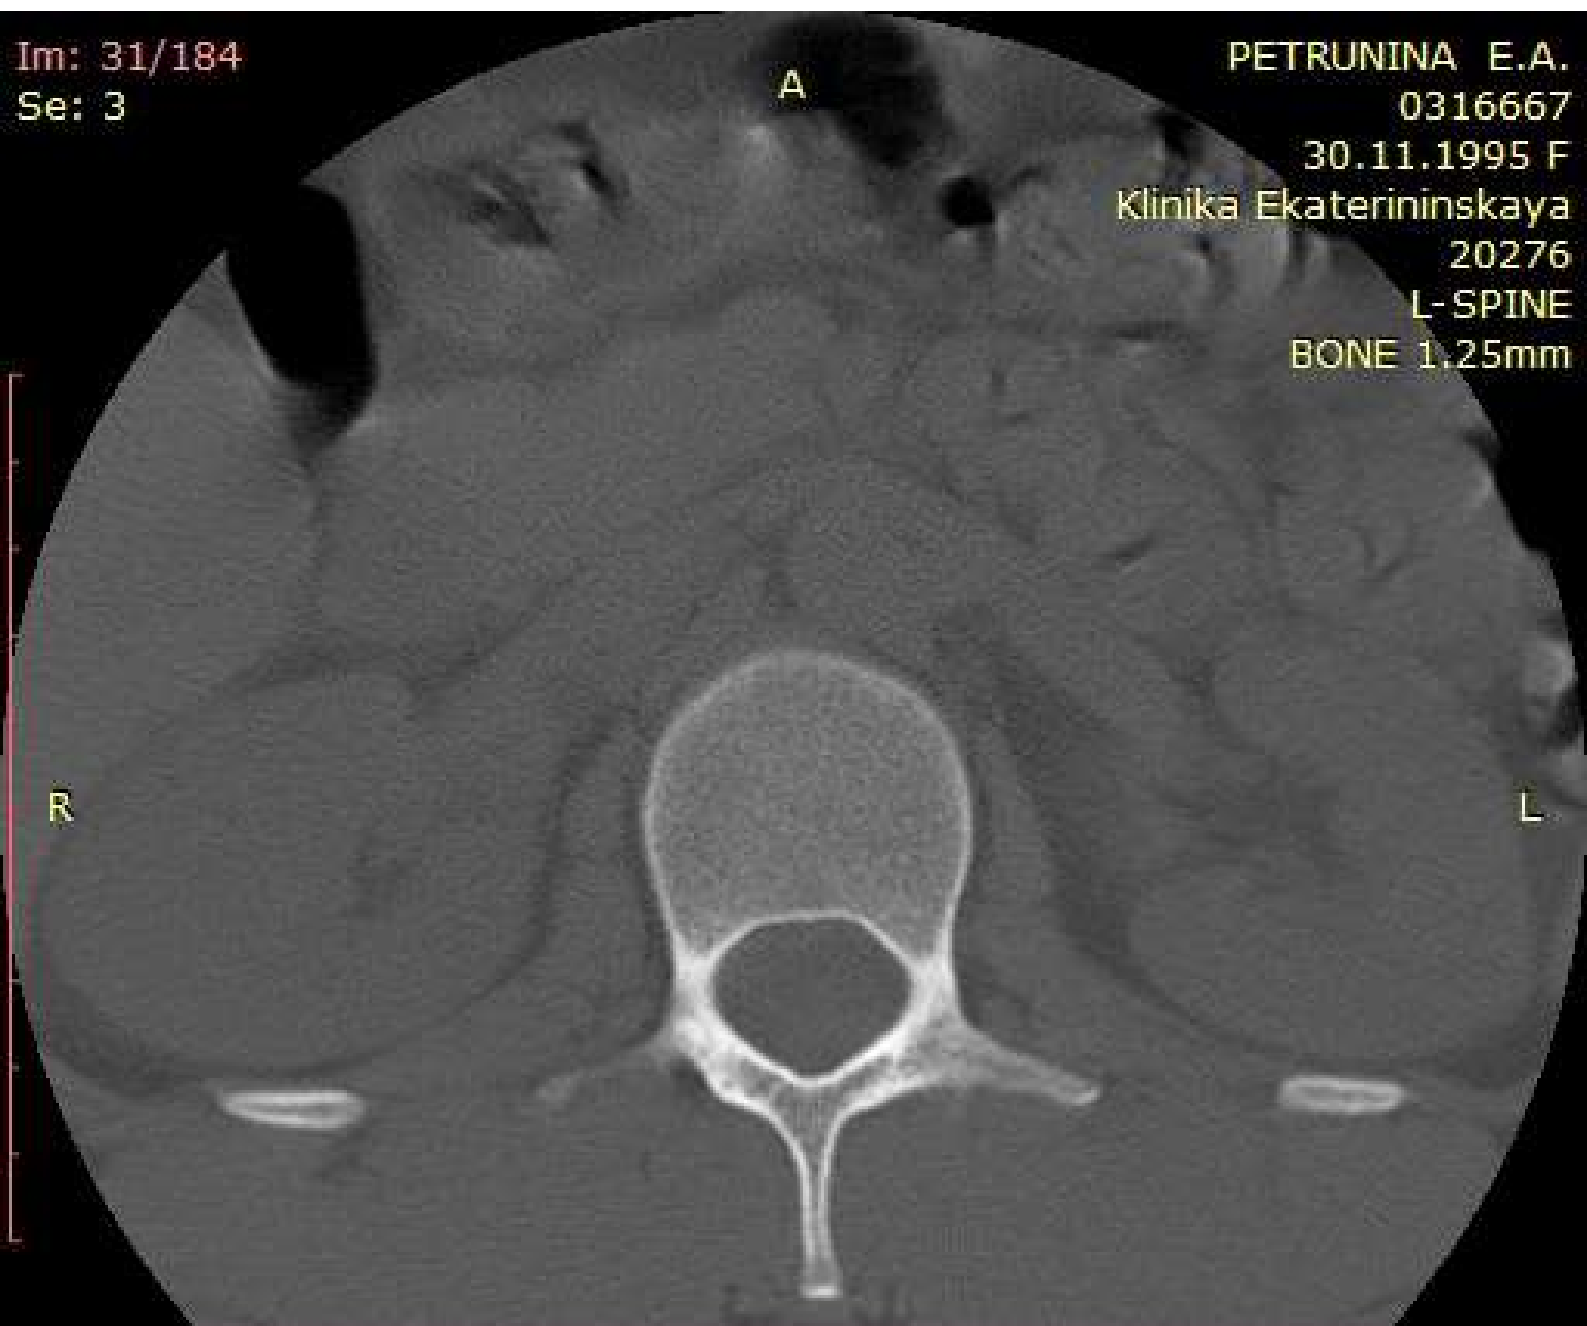

Im: 31/184
Se: 3

PETRUNINA E.A.
0316667
30.11.1995 F
Klinika Ekaterininskaya
20276
L-SPINE
BONE 1.25mm

You have 30 days left in your trial period.
Purchase a license at <https://radiantviewer.com/store/>

WL: 350 WW: 2000 [D]
T: 1.3mm L: 59.0mm

P

350mA 120kV
19.02.2022 13:54:52