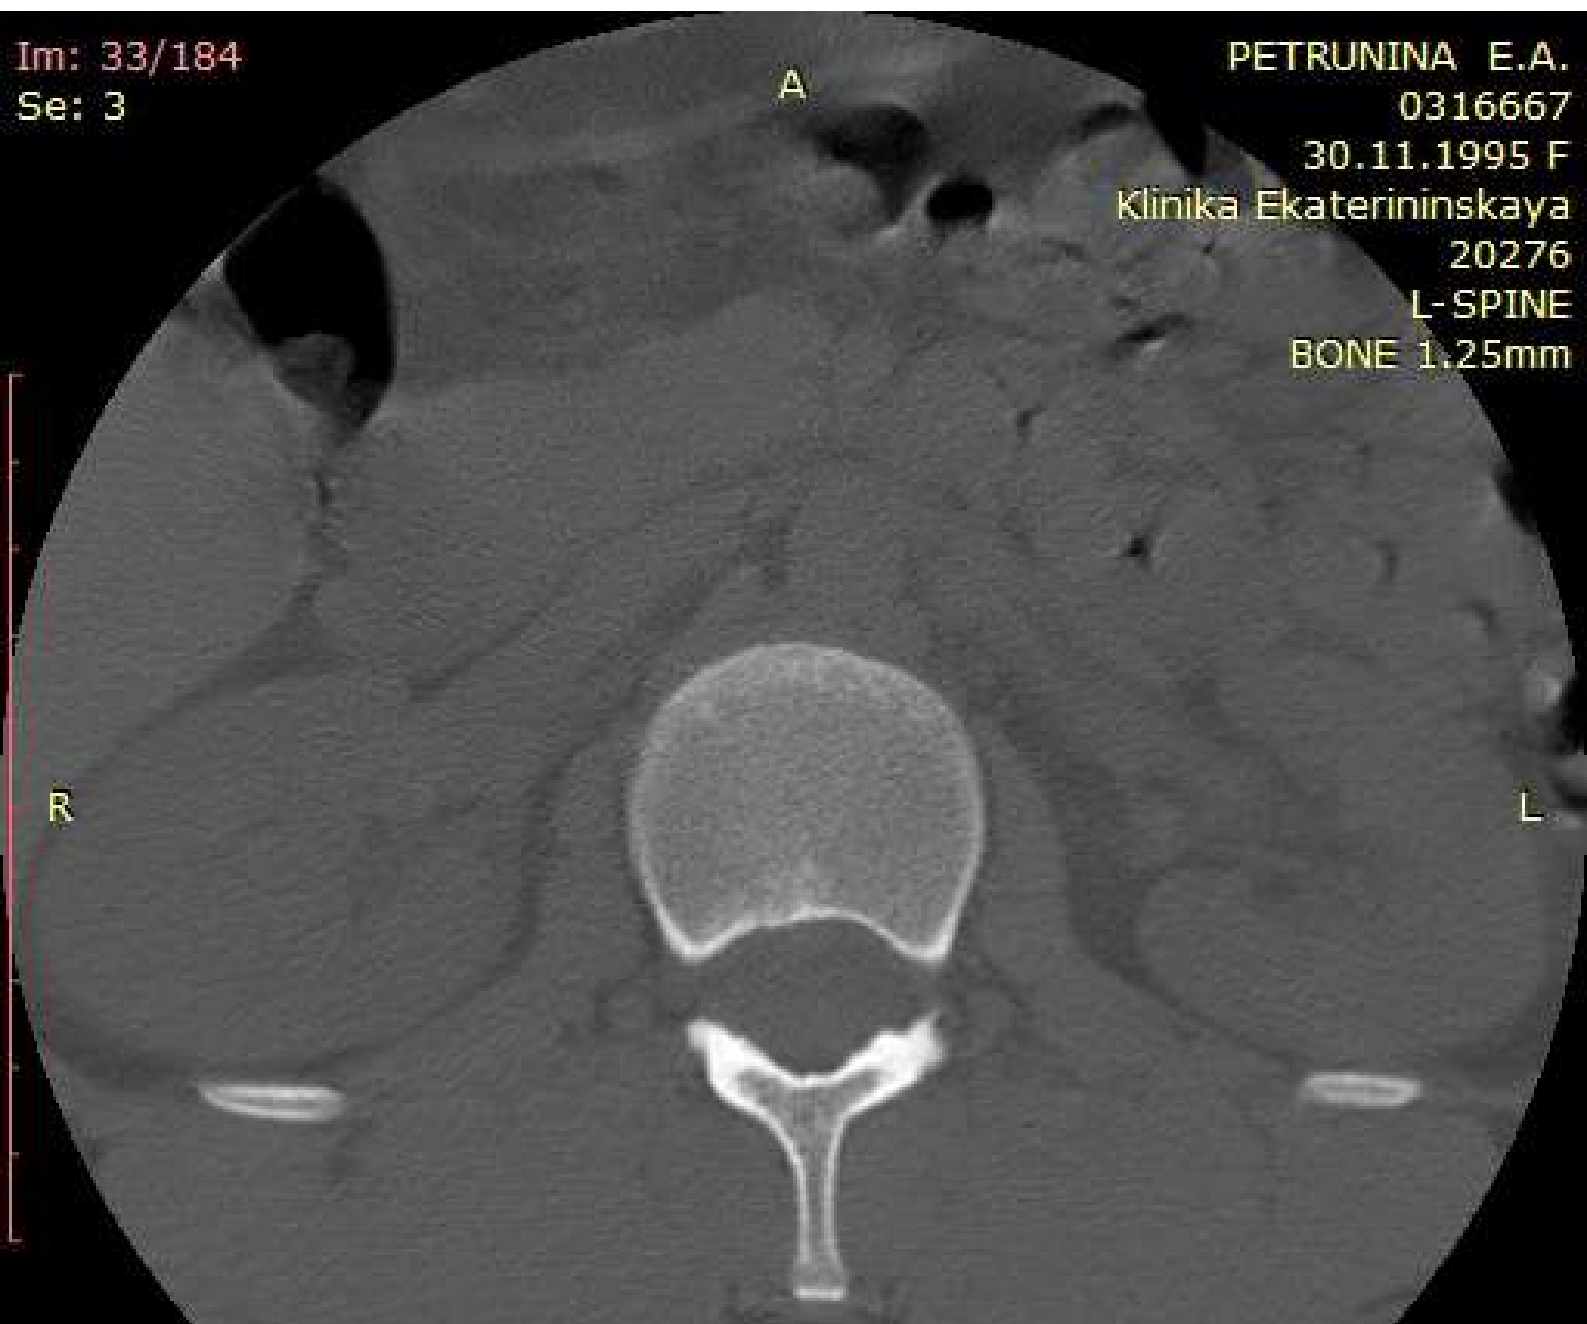

Im: 33/184
Se: 3

PETRUNINA E.A.
0316667
30.11.1995 F
Klinika Ekaterininskaya
20276
L-SPINE
BONE 1.25mm

You have 30 days left in your trial period.
Purchase a license at <https://radiantviewer.com/store/>

WL: 350 WW: 2000 [D]
T: 1.3mm L: 56.5mm

P

350mA 120kV
19.02.2022 13:54:52