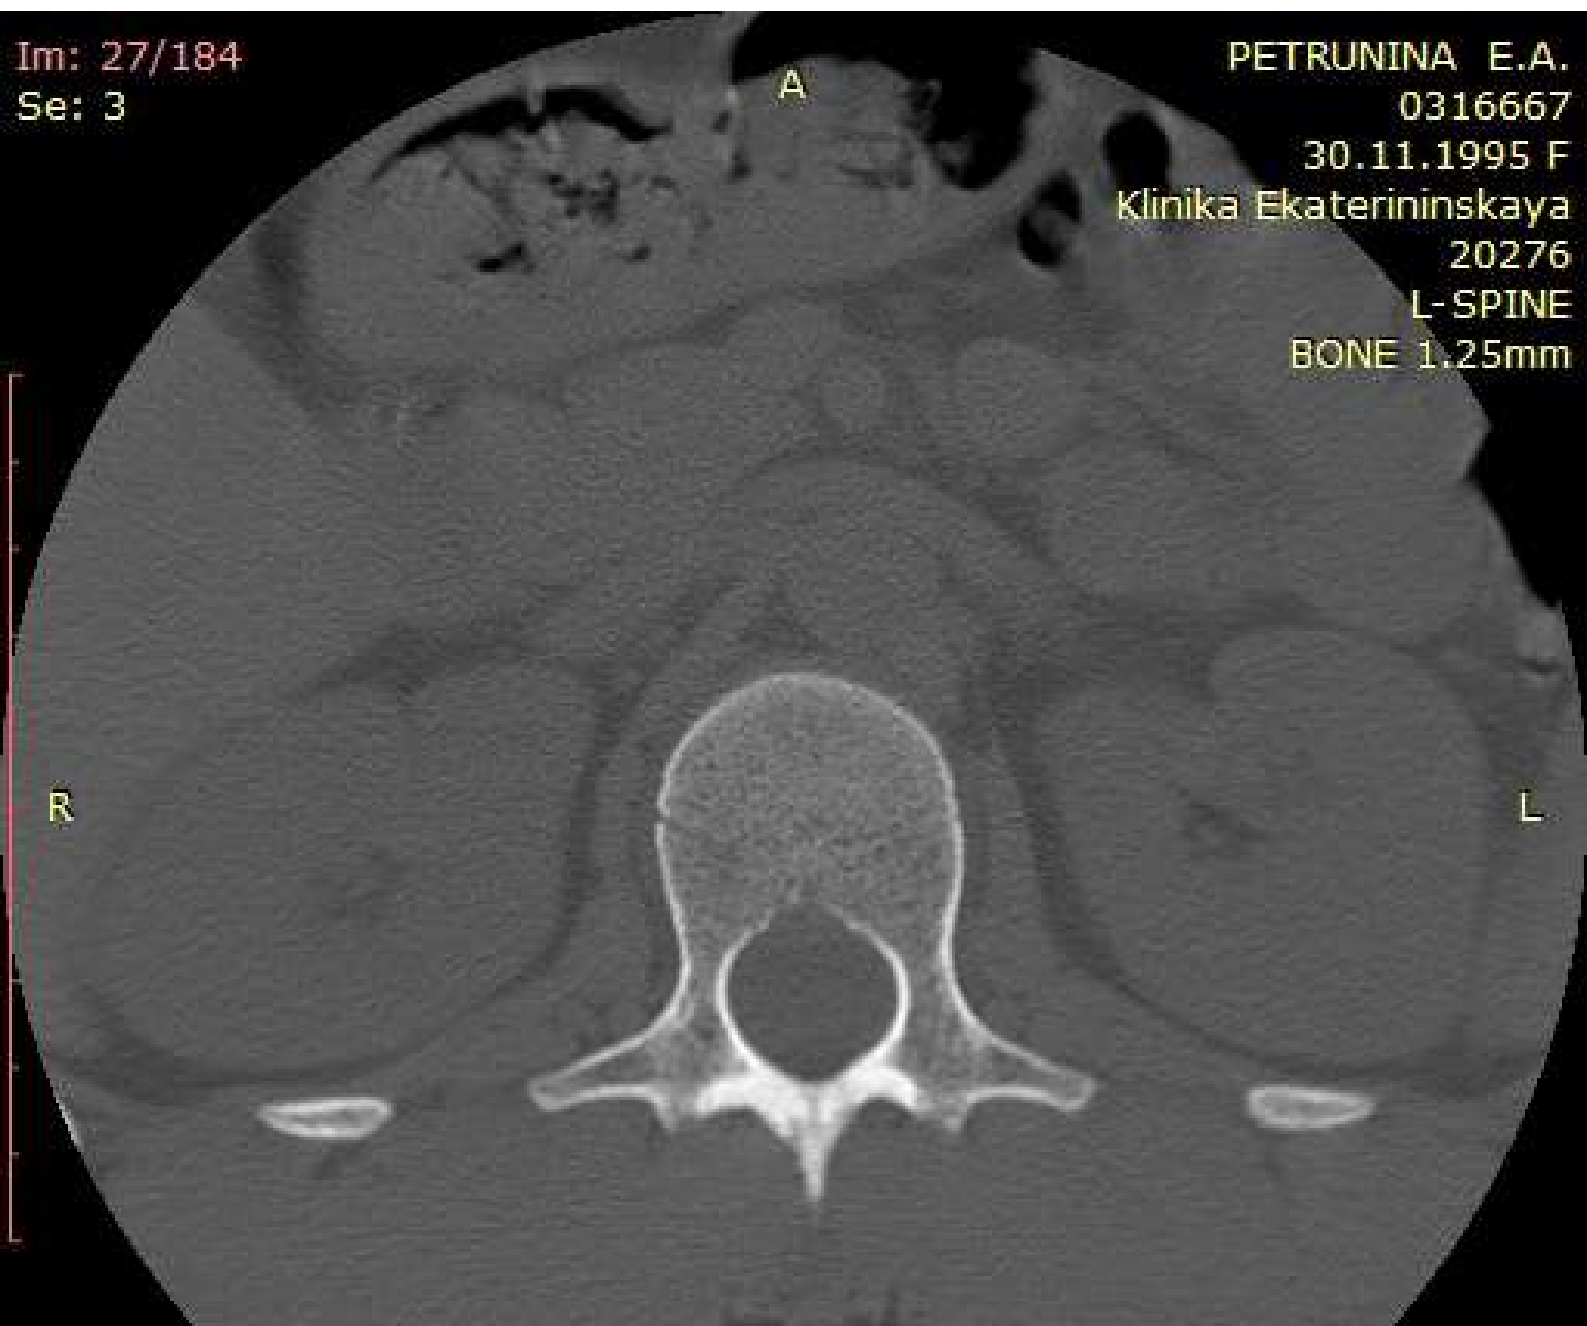

WL: 350 WW: 2000 [D]  
T: 1.3mm L: 61.5mm

P

350mA 120kV  
19.02.2022 13:54:52

Im: 28/184  
Se: 3

PETRUNINA E.A.  
0316667  
30.11.1995 F  
Klinika Ekaterininskaya  
20276  
L-SPINE  
BONE 1.25mm

You have 30 days left in your trial period.  
Purchase a license at <https://radiantviewer.com/store/>

WL: 350 WW: 2000 [D]  
T: 1.3mm L: 62.8mm

P

350mA 120kV  
19.02.2022 13:54:52

Im: 27/184  
Se: 3

PETRUNINA E.A.  
0316667  
30.11.1995 F  
Klinika Ekaterininskaya  
20276  
L-SPINE  
BONE 1.25mm

You have 30 days left in your trial period.  
Purchase a license at <https://radiantviewer.com/store/>