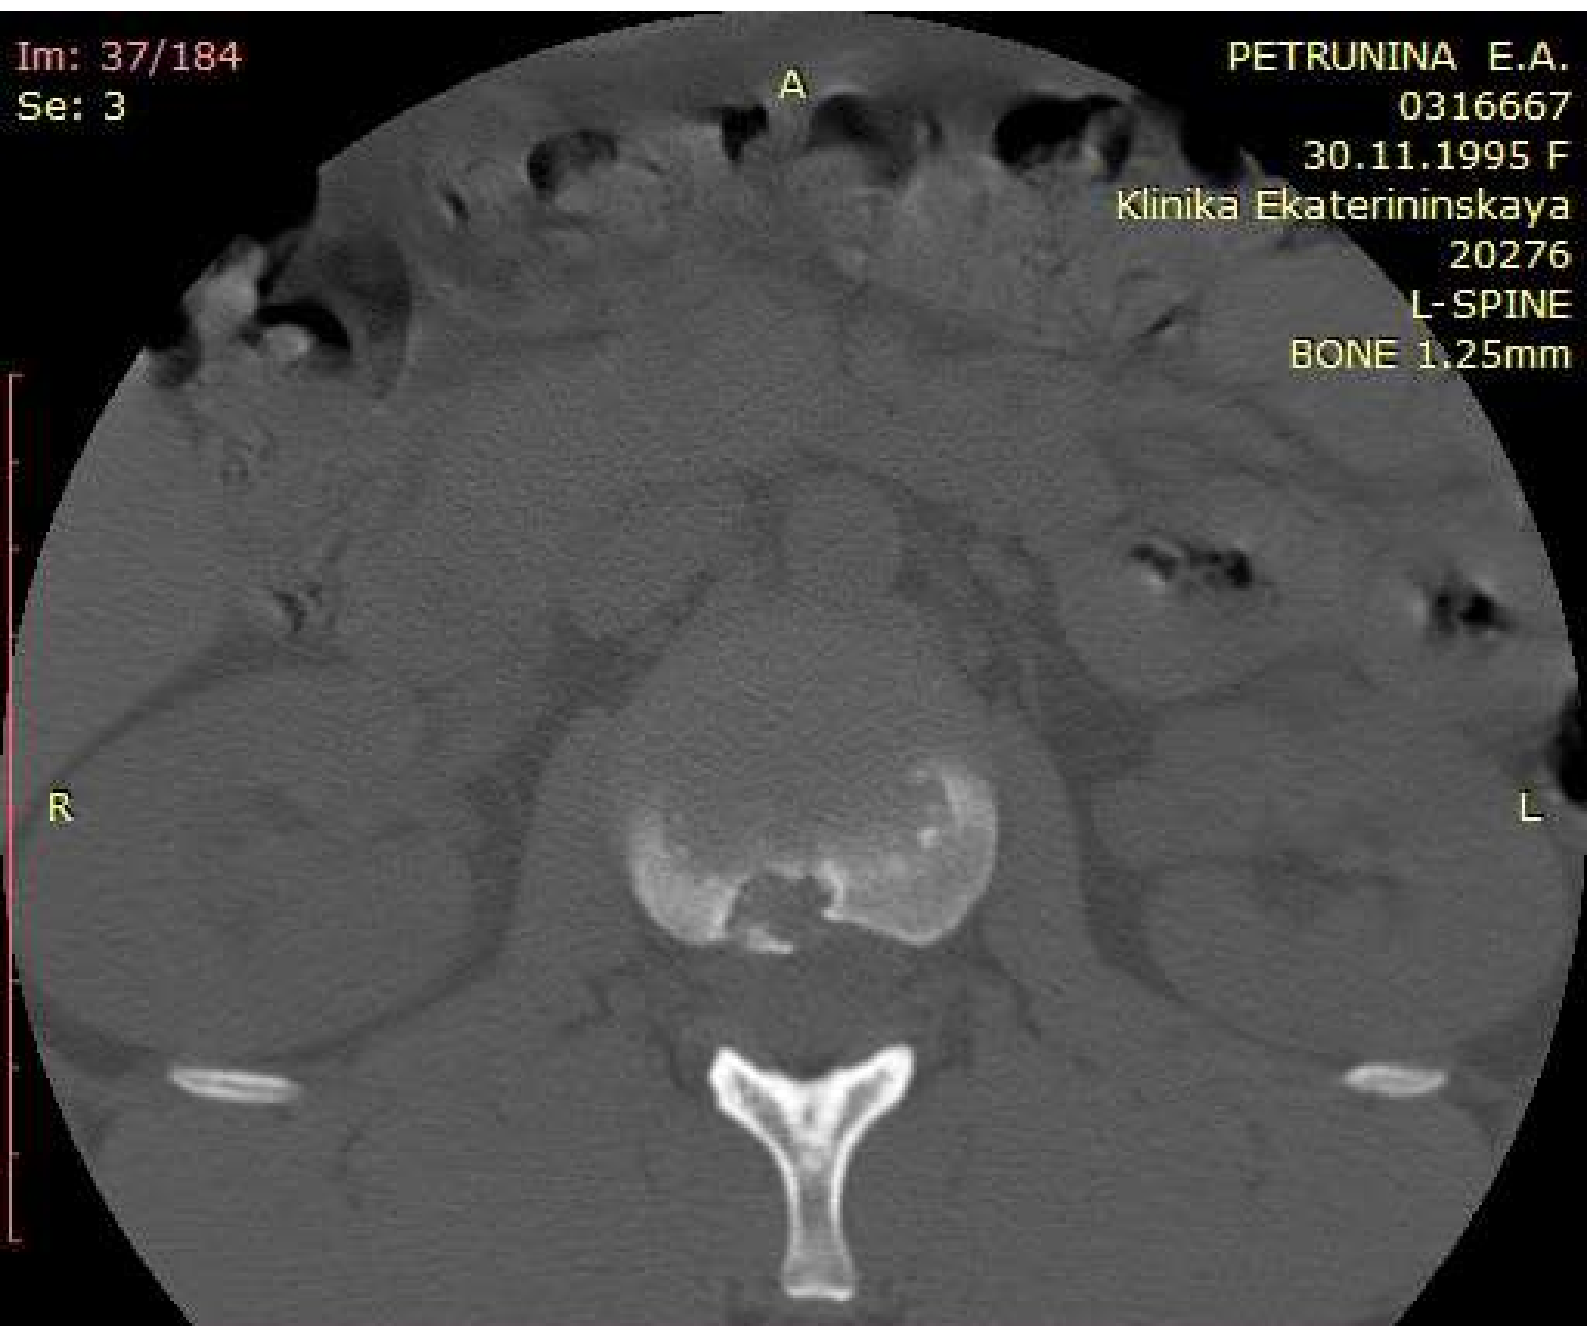

WL: 350 WW: 2000 [D]  
T: 1.3mm L: 50.3mm

P

350mA 120kV  
19.02.2022 13:54:52

Im: 37/184  
Se: 3

PETRUNINA E.A.  
0316667  
30.11.1995 F  
Klinika Ekaterininskaya  
20276  
L-SPINE  
BONE 1.25mm

You have 30 days left in your trial period.  
Purchase a license at <https://radiantviewer.com/store/>