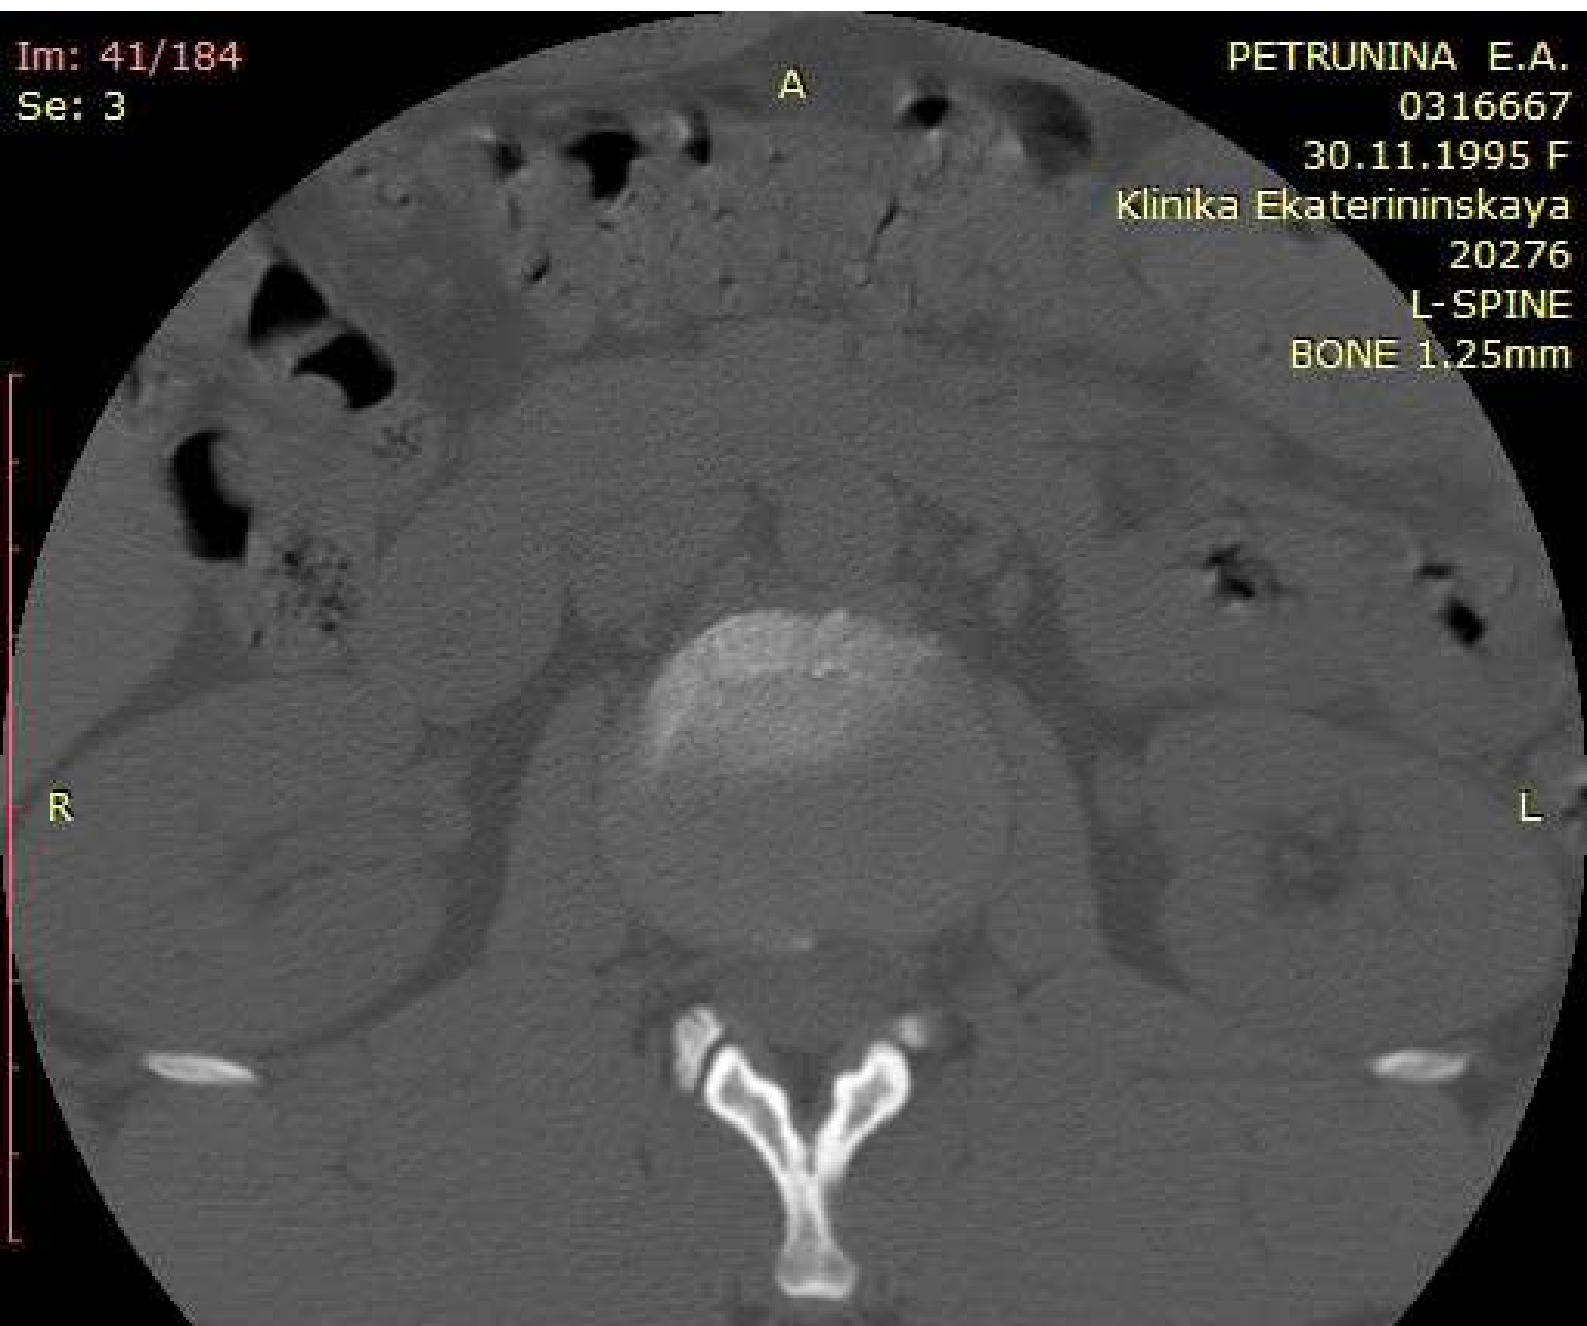

WL: 350 WW: 2000 [D]  
T: 1.3mm L: 42.8mm

P

350mA 120kV  
19.02.2022 13:54:52

Im: 43/184  
Se: 3

PETRUNINA E.A.  
0316667  
30.11.1995 F  
Klinika Ekaterininskaya  
20276  
L-SPINE  
BONE 1.25mm

You have 30 days left in your trial period.  
Purchase a license at <https://radiantviewer.com/store/>

WL: 350 WW: 2000 [D]  
T: 1.3mm L: 44.0mm

P

350mA 120kV  
19.02.2022 13:54:52

Im: 42/184  
Se: 3

PETRUNINA E.A.  
0316667  
30.11.1995 F  
Klinika Ekaterininskaya  
20276  
L-SPINE  
BONE 1.25mm

You have 30 days left in your trial period.  
Purchase a license at <https://radiantviewer.com/store/>

WL: 350 WW: 2000 [D]  
T: 1.3mm L: 45.3mm

P

350mA 120kV  
19.02.2022 13:54:52

Im: 41/184  
Se: 3

PETRUNINA E.A.  
0316667  
30.11.1995 F  
Klinika Ekaterininskaya  
20276  
L-SPINE  
BONE 1.25mm

You have 30 days left in your trial period.  
Purchase a license at <https://radiantviewer.com/store/>