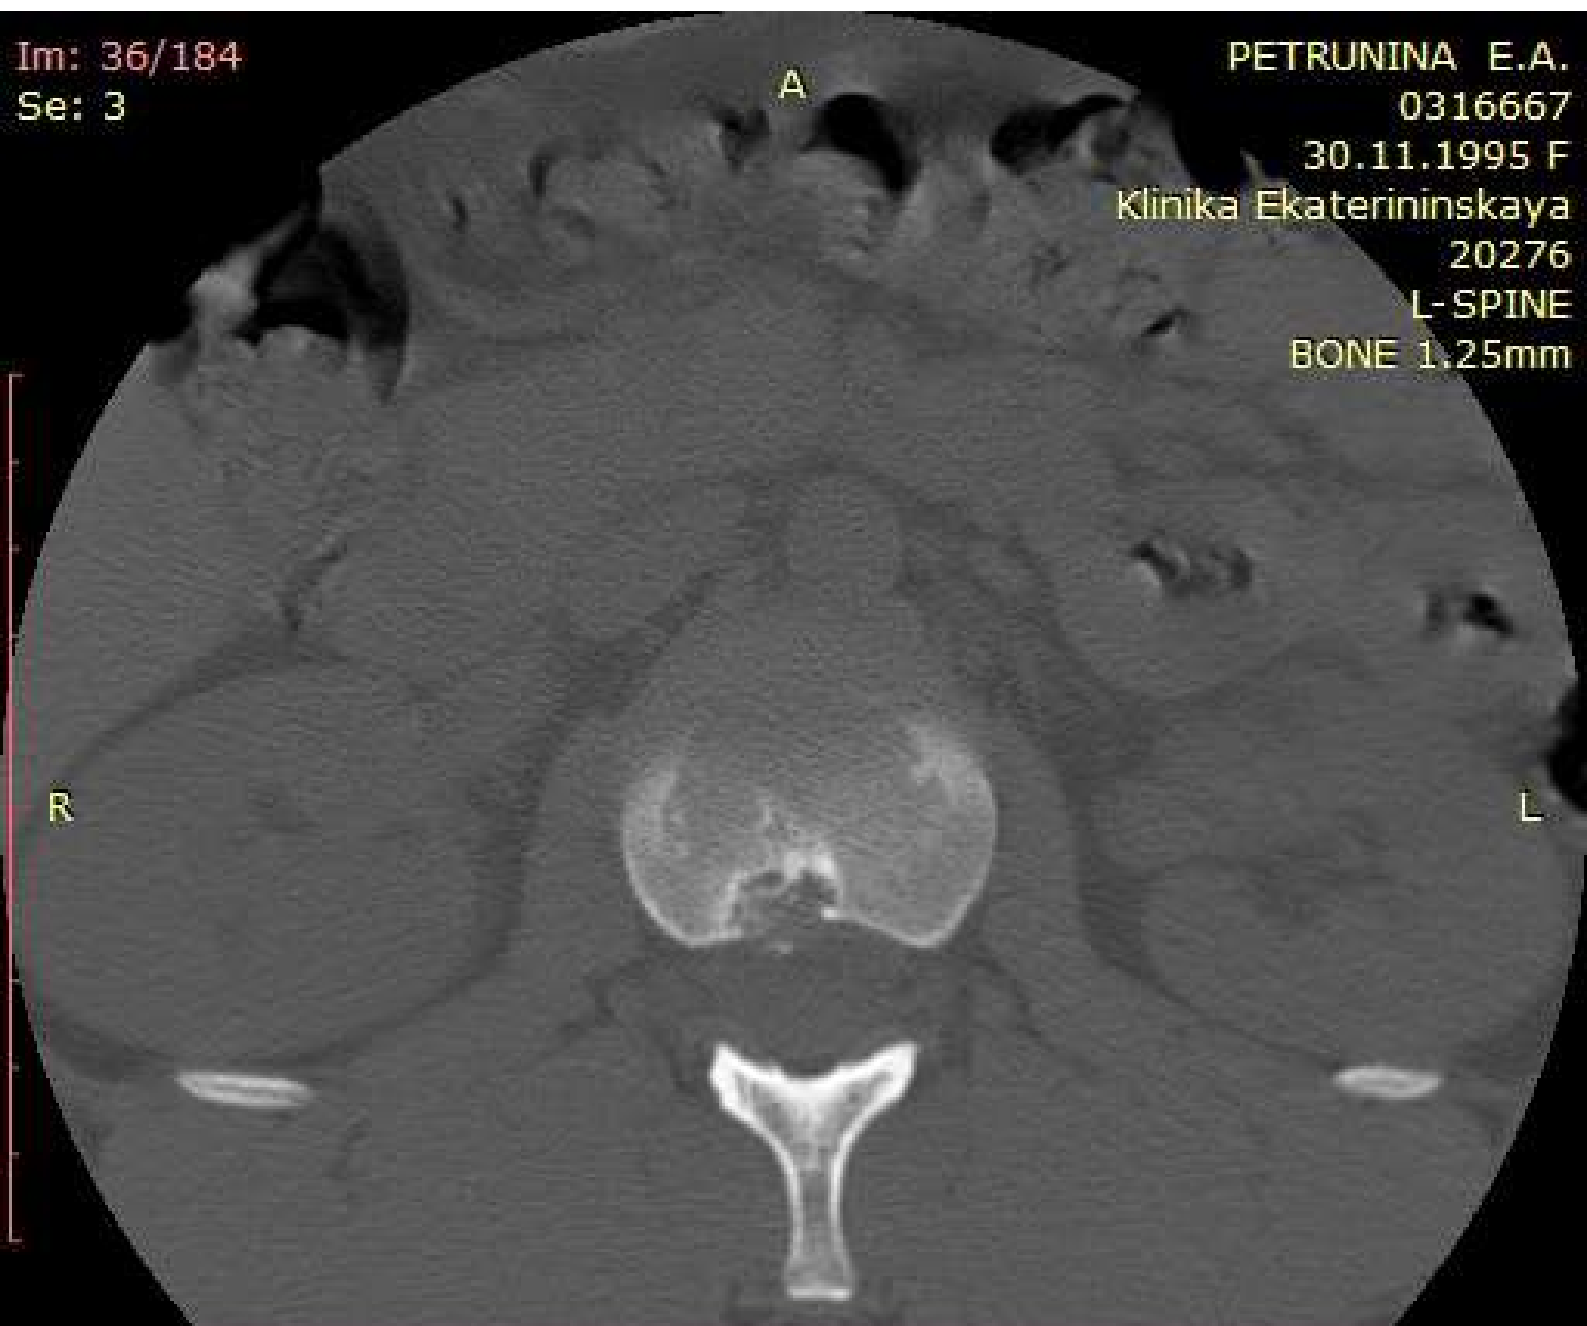

Im: 36/184
Se: 3

PETRUNINA E.A.
0316667
30.11.1995 F
Klinika Ekaterininskaya
20276
L-SPINE
BONE 1.25mm

You have 30 days left in your trial period.
Purchase a license at <https://radiantviewer.com/store/>

WL: 350 WW: 2000 [D]
T: 1.3mm L: 52.8mm

P

350mA 120kV
19.02.2022 13:54:52