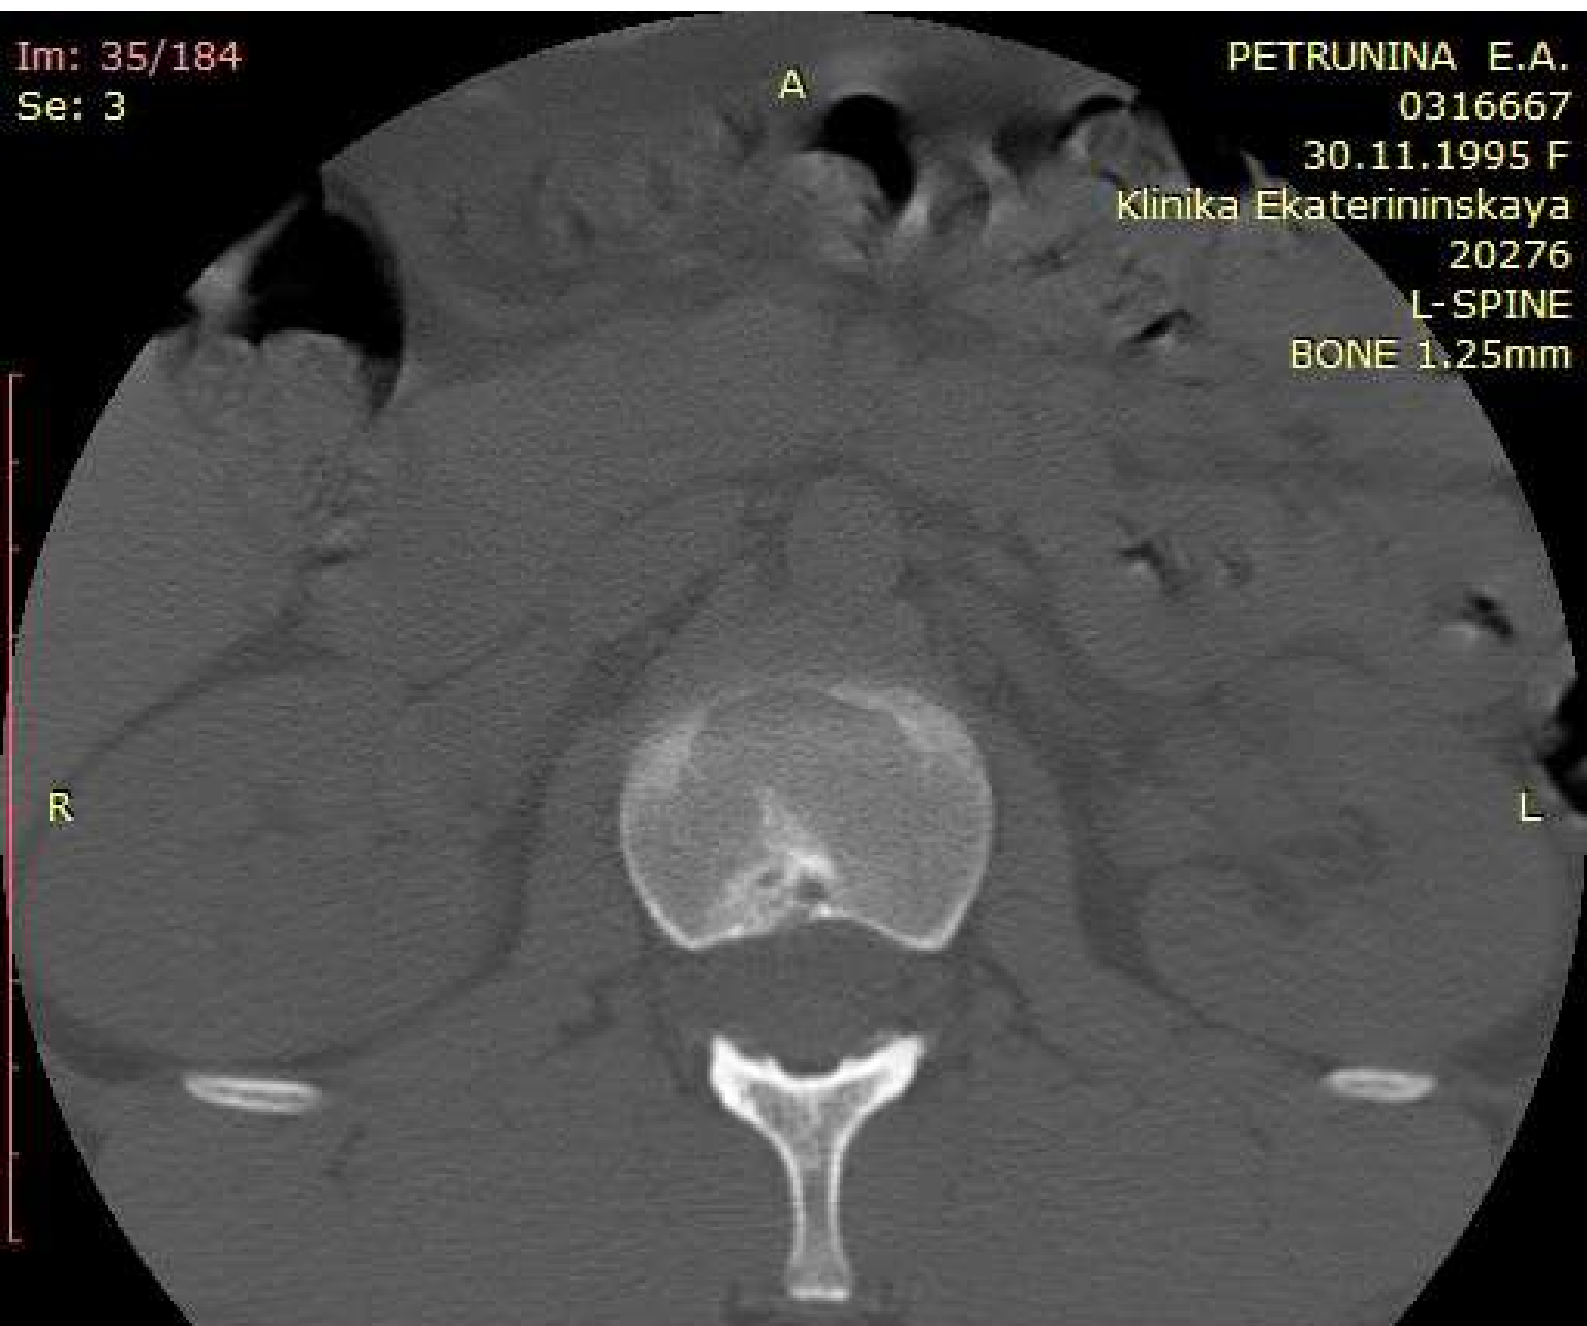

Im: 35/184
Se: 3

PETRUNINA E.A.
0316667
30.11.1995 F
Klinika Ekaterininskaya
20276
L-SPINE
BONE 1.25mm

You have 30 days left in your trial period.
Purchase a license at <https://radiantviewer.com/store/>

WL: 350 WW: 2000 [D]
T: 1.3mm L: 54.0mm

P

350mA 120kV
19.02.2022 13:54:52