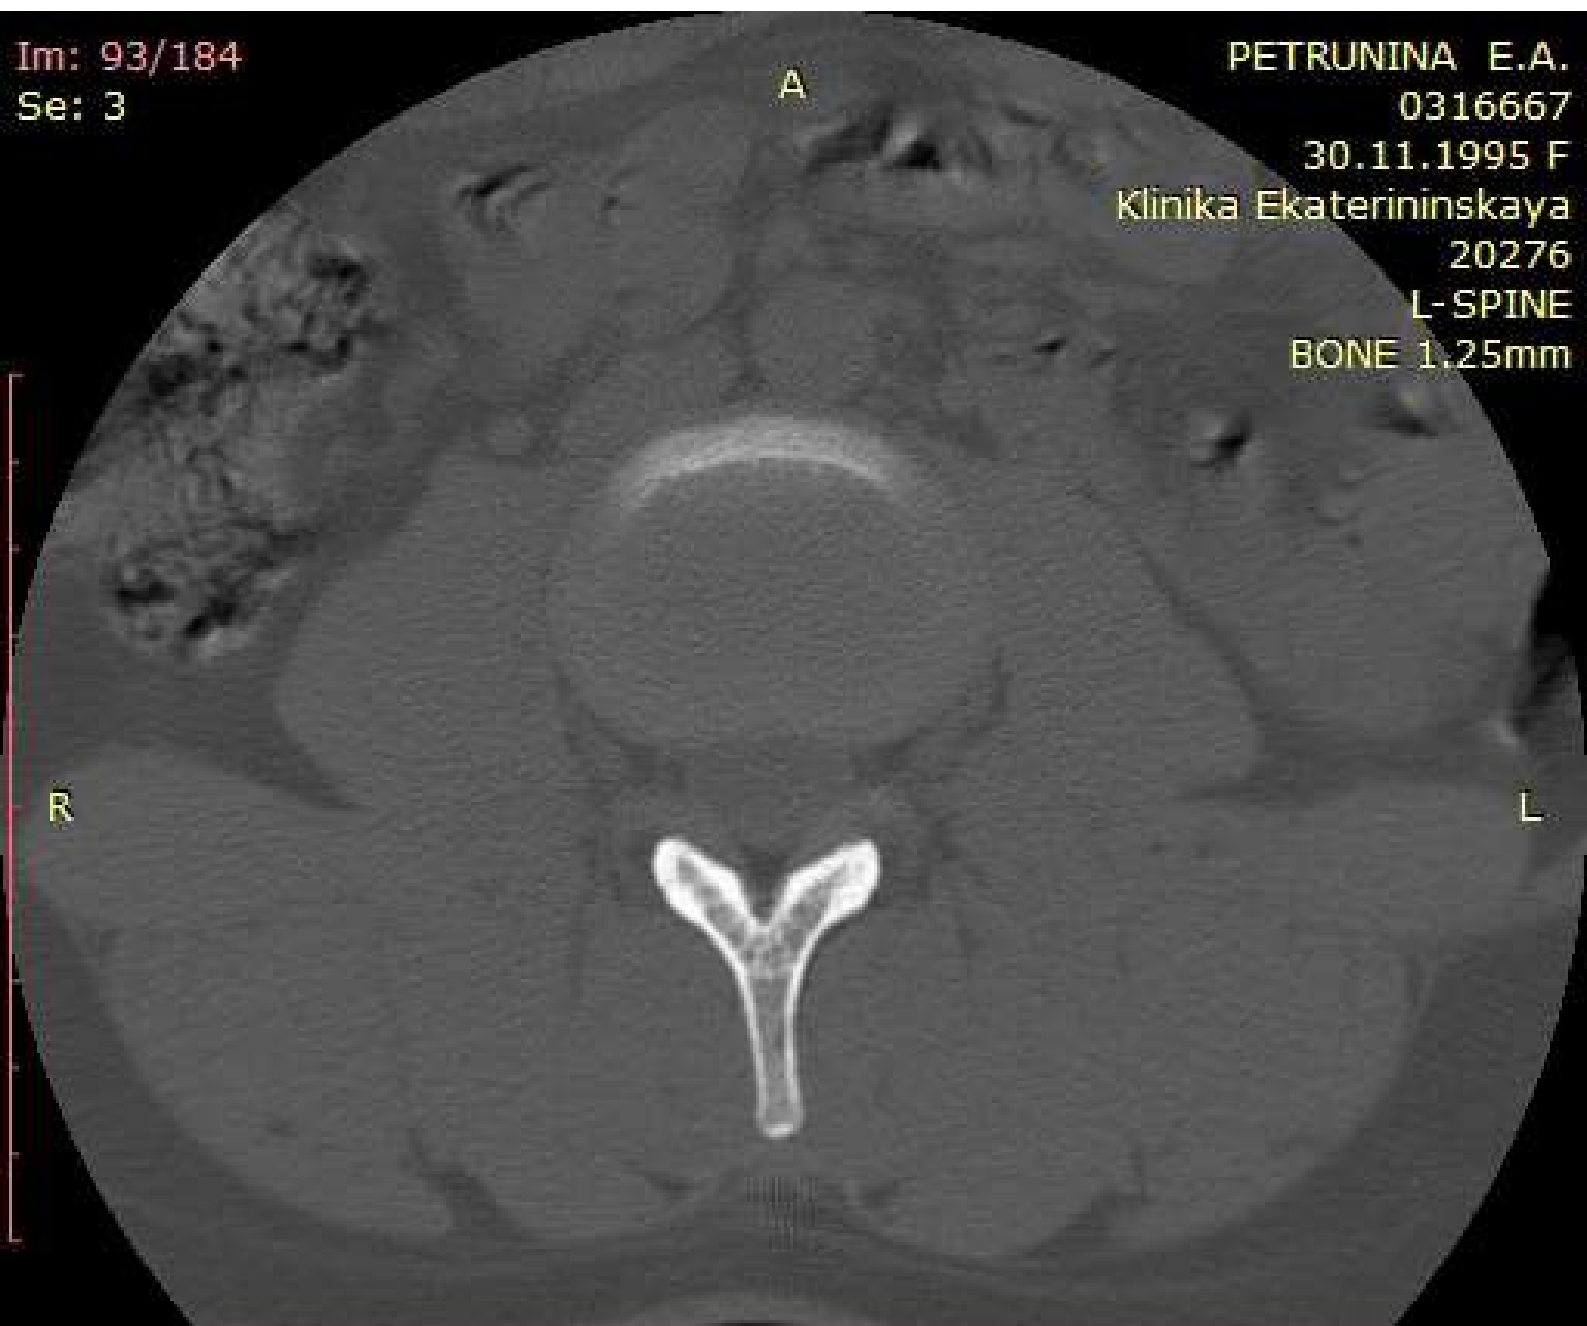

Im: 93/184
Se: 3

PETRUNINA E.A.
0316667
30.11.1995 F
Klinika Ekaterininskaya
20276
L-SPINE
BONE 1.25mm

You have 30 days left in your trial period.
Purchase a license at <https://radiantviewer.com/store/>

WL: 350 WW: 2000 [D]
T: 1.3mm L: -18.5mm

P

350mA 120kV
19.02.2022 13:54:52