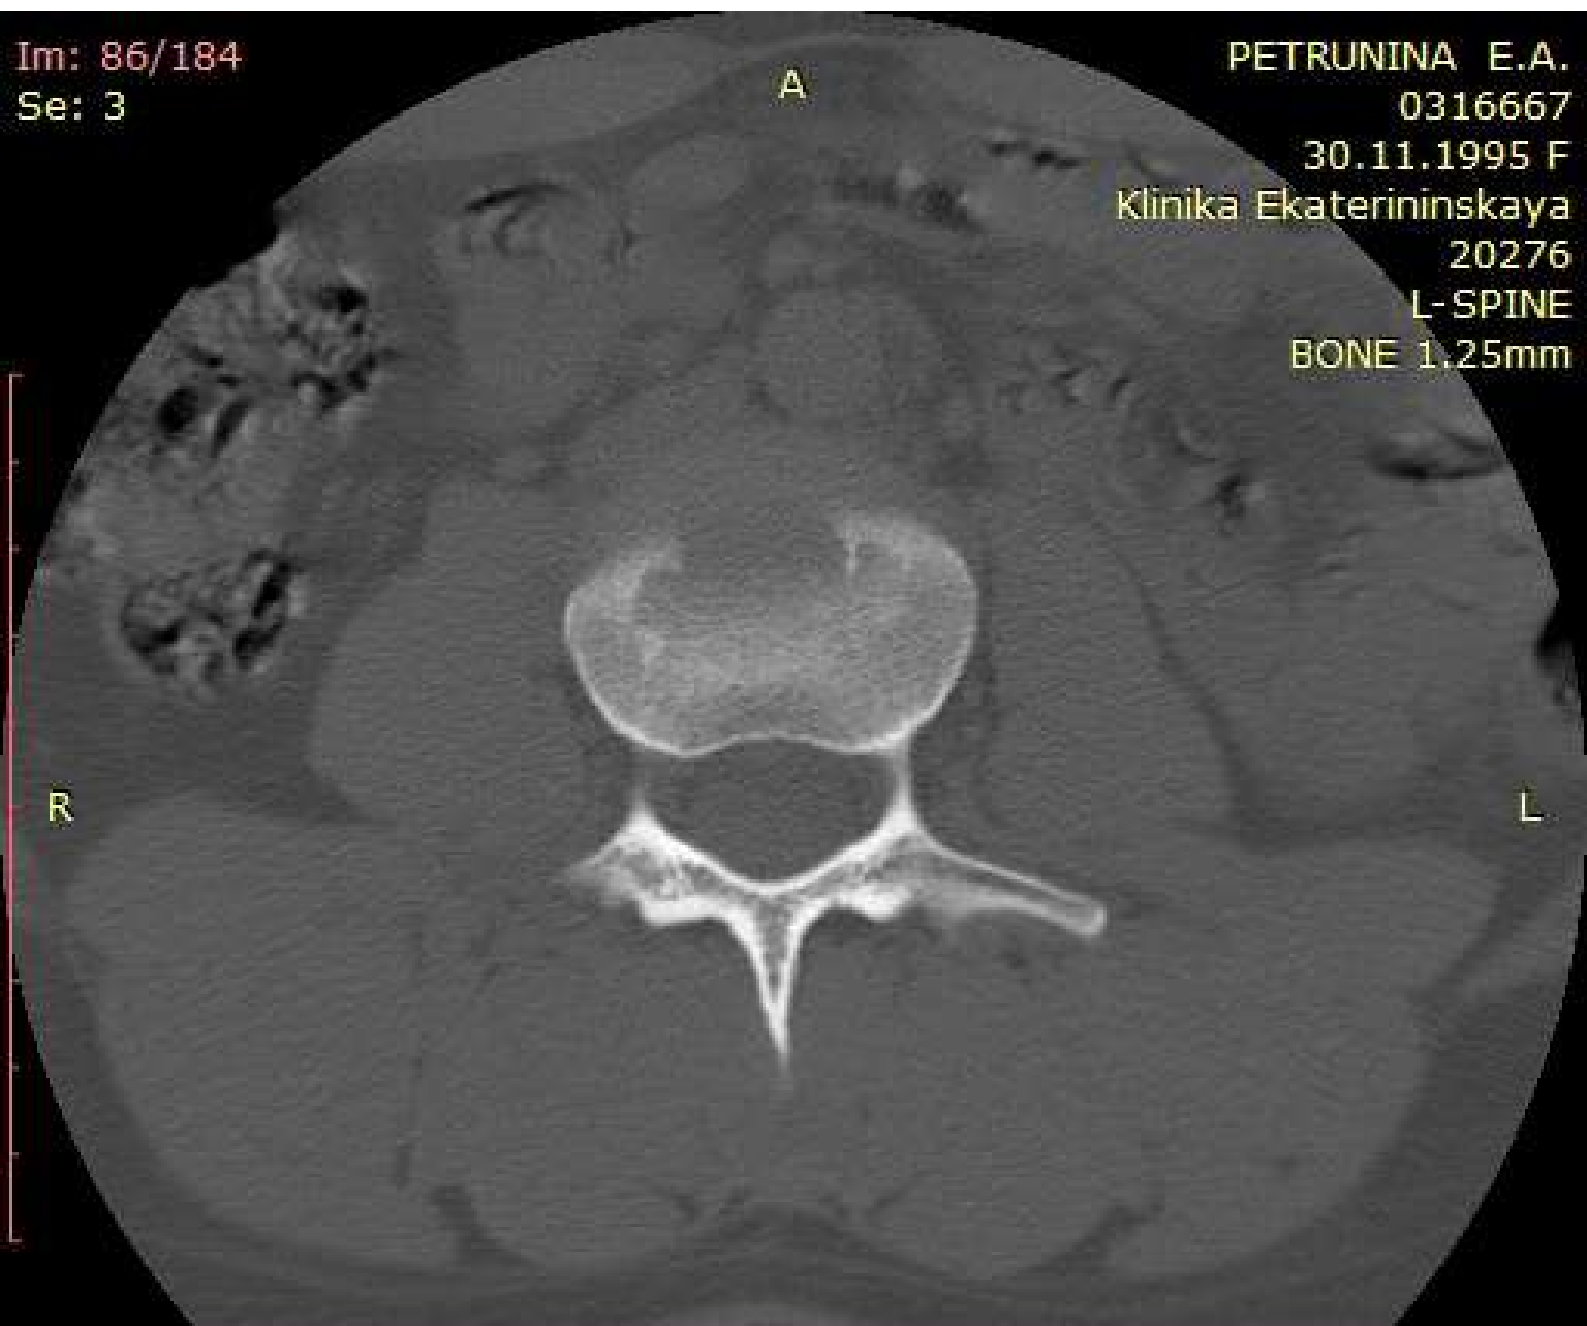

Im: 86/184
Se: 3

PETRUNINA E.A.
0316667
30.11.1995 F
Klinika Ekaterininskaya
20276
L-SPINE
BONE 1.25mm

You have 30 days left in your trial period.
Purchase a license at <https://radiantviewer.com/store/>

WL: 350 WW: 2000 [D]
T: 1.3mm L: -9.8mm

P

350mA 120kV
19.02.2022 13:54:52