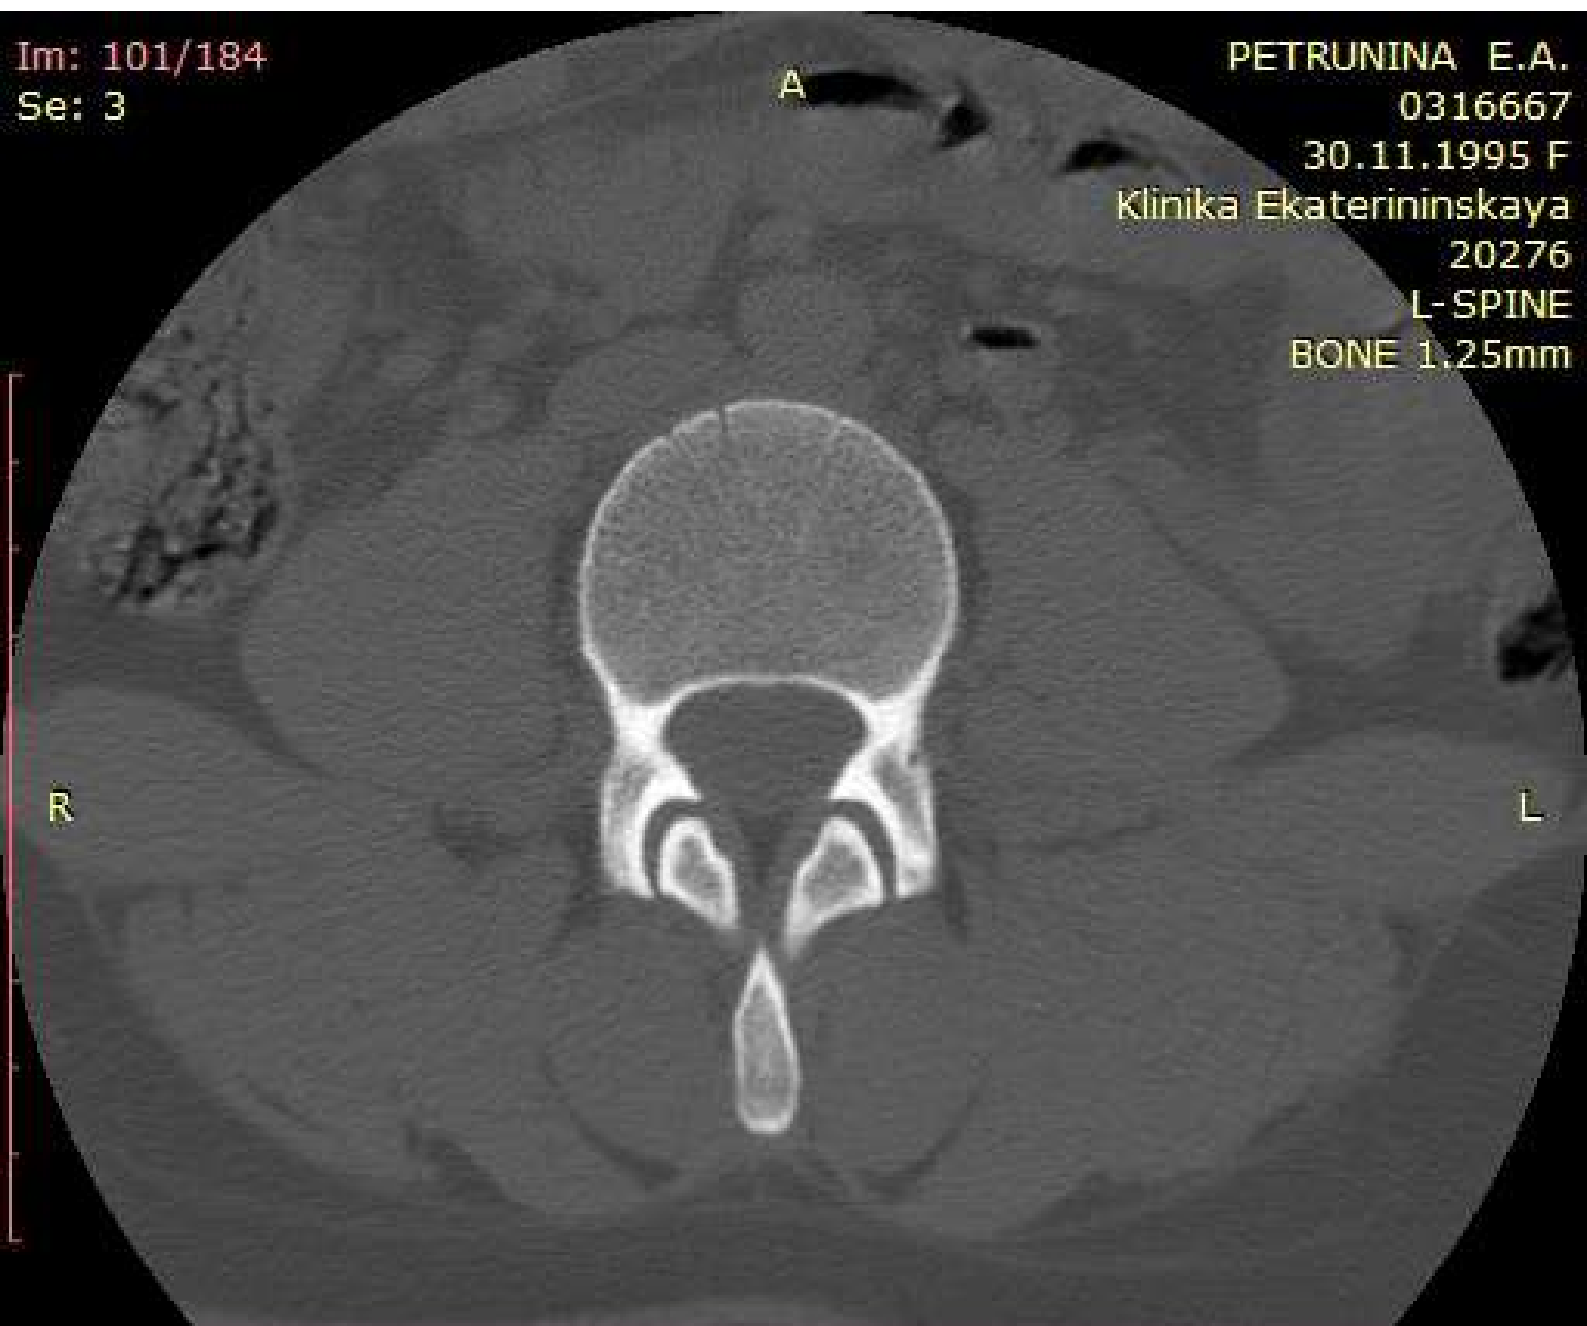

WL: 350 WW: 2000 [D]
T: 1.3mm L: -33.5mm

P

350mA 120kV
19.02.2022 13:54:52

Im: 104/184
Se: 3

PETRUNINA E.A.
0316667
30.11.1995 F
Klinika Ekaterininskaya
20276
L-SPINE
BONE 1.25mm

WL: 350 WW: 2000 [D]
T: 1.3mm L: -32.3mm

WL: 350 WW: 2000 [D]
T: 1.3mm L: -31.0mm

P

350mA 120kV
19.02.2022 13:54:52

Im: 102/184
Se: 3

PETRUNINA E.A.
0316667
30.11.1995 F
Klinika Ekaterininskaya
20276
L-SPINE
BONE 1.25mm

You have 30 days left in your trial period.
Purchase a license at <https://radiantviewer.com/store/>

WL: 350 WW: 2000 [D]
T: 1.3mm L: -29.8mm

P

350mA 120kV
19.02.2022 13:54:52

Im: 101/184
Se: 3

PETRUNINA E.A.
0316667
30.11.1995 F
Klinika Ekaterininskaya
20276
L-SPINE
BONE 1.25mm

You have 30 days left in your trial period.
Purchase a license at <https://radiantviewer.com/store/>