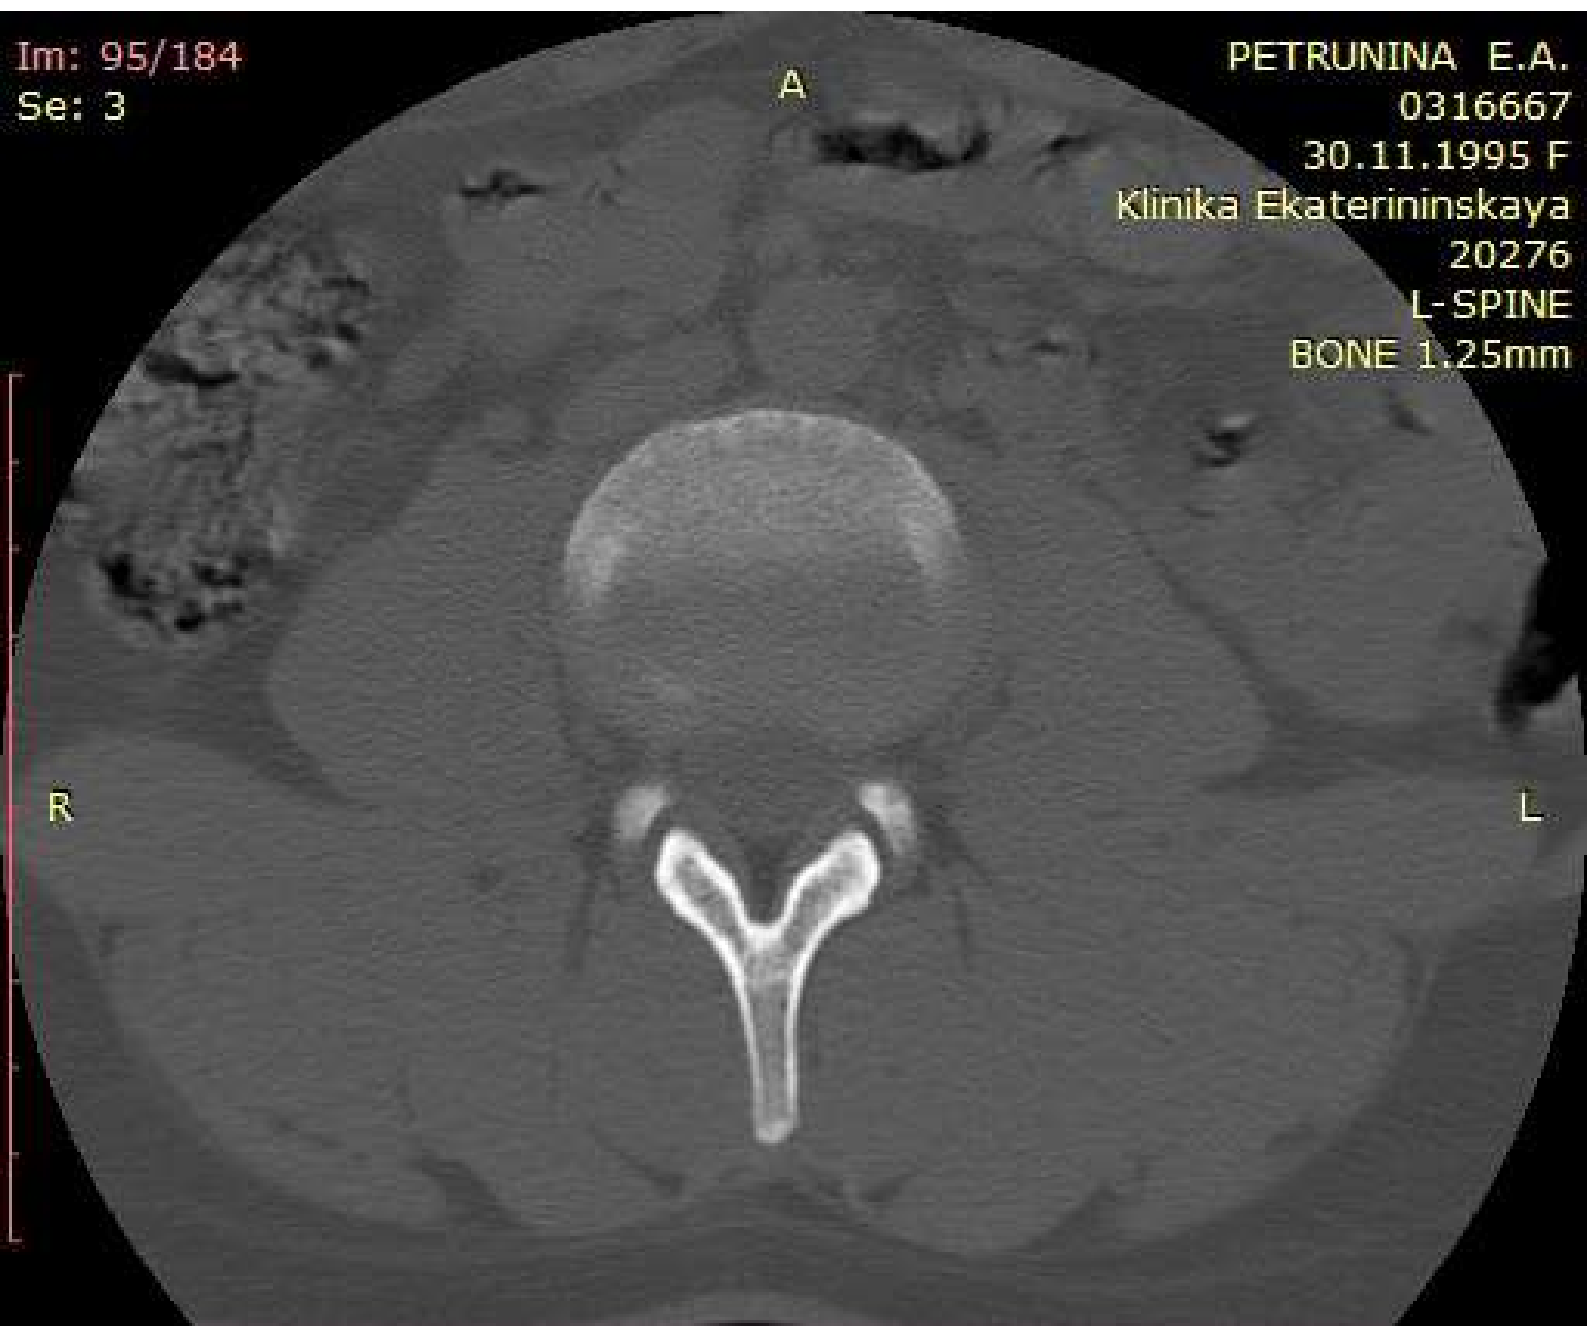

Im: 95/184
Se: 3

PETRUNINA E.A.
0316667
30.11.1995 F
Klinika Ekaterininskaya
20276
L-SPINE
BONE 1.25mm

You have 30 days left in your trial period.
Purchase a license at <https://radiantviewer.com/store/>

WL: 350 WW: 2000 [D]
T: 1.3mm L: -21.0mm

P

350mA 120kV
19.02.2022 13:54:52