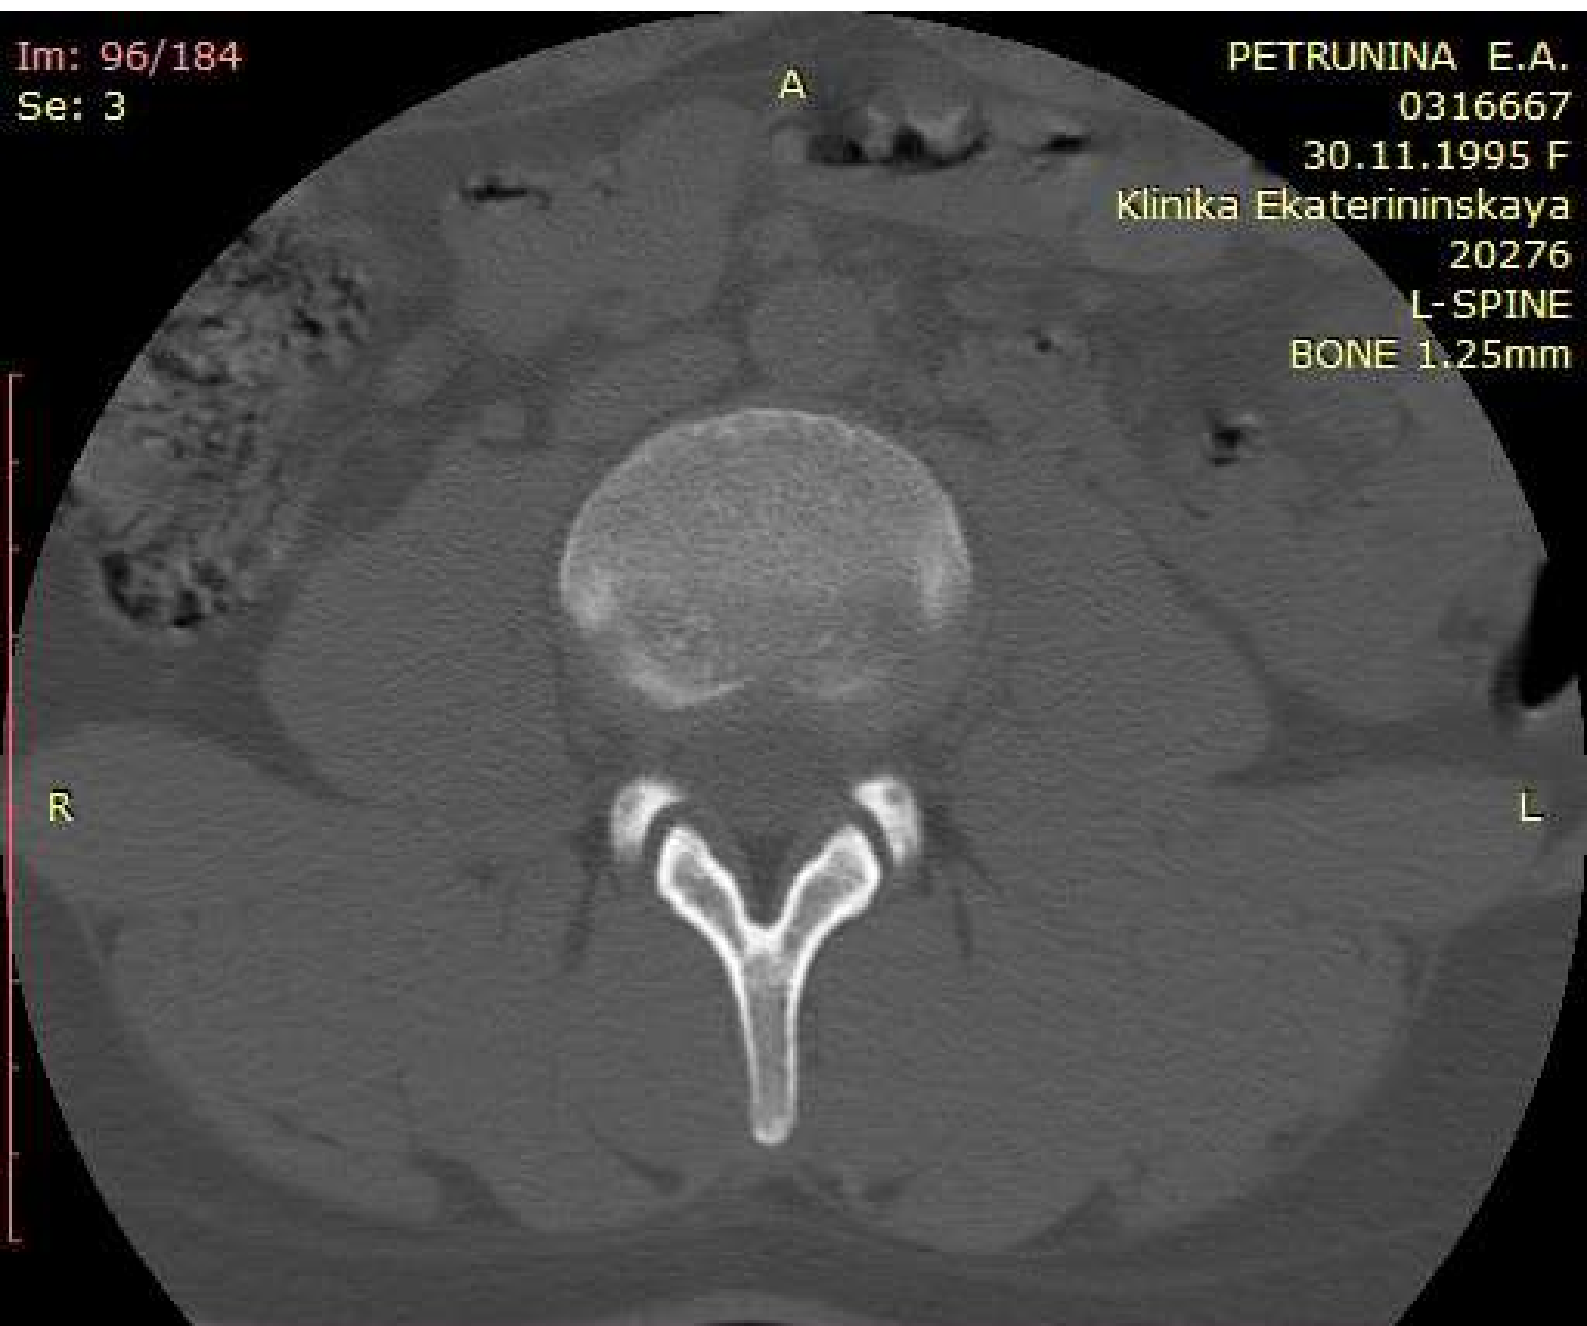

Im: 96/184
Se: 3

PETRUNINA E.A.
0316667
30.11.1995 F
Klinika Ekaterininskaya
20276
L-SPINE
BONE 1.25mm

You have 30 days left in your trial period.
Purchase a license at <https://radiantviewer.com/store/>

WL: 350 WW: 2000 [D]
T: 1.3mm L: -22.3mm

P

350mA 120kV
19.02.2022 13:54:52