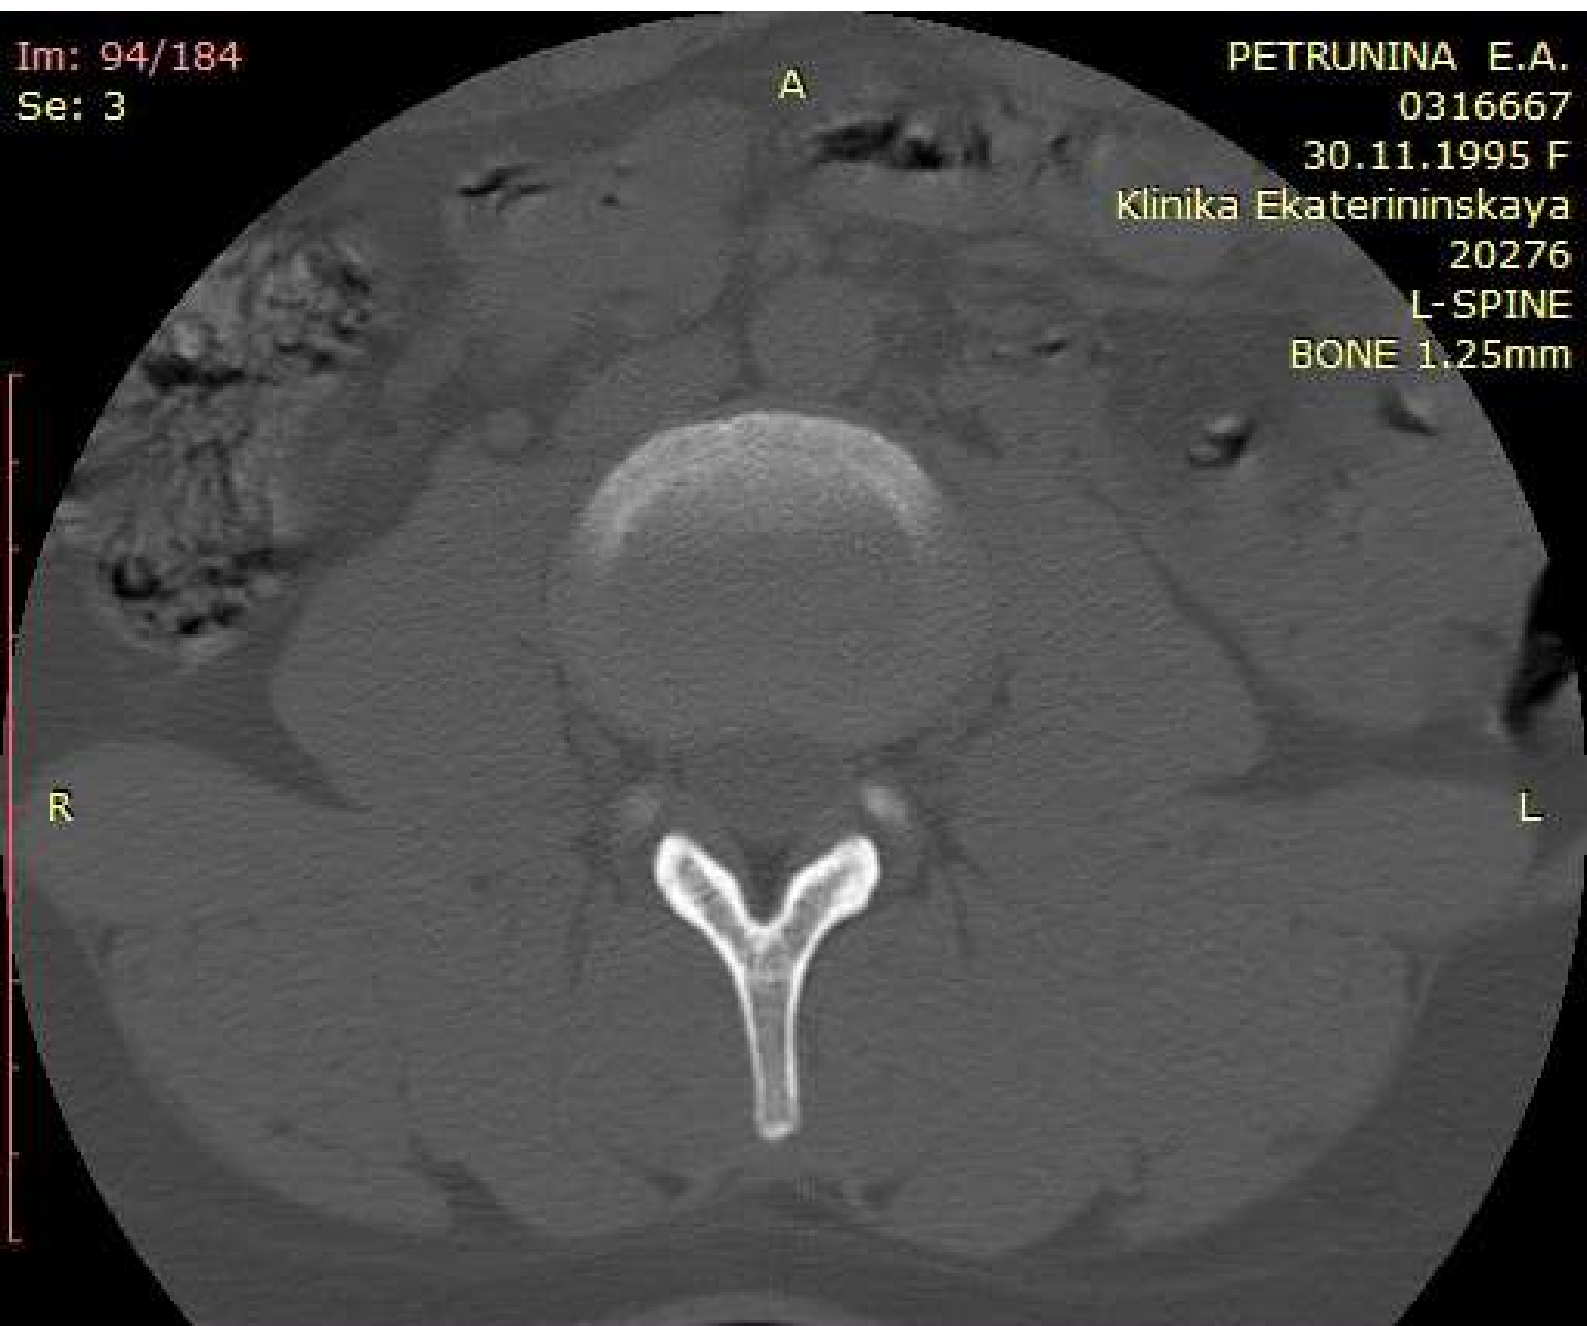

Im: 94/184
Se: 3

PETRUNINA E.A.
0316667
30.11.1995 F
Klinika Ekaterininskaya
20276
L-SPINE
BONE 1.25mm

You have 30 days left in your trial period.
Purchase a license at <https://radiantviewer.com/store/>

WL: 350 WW: 2000 [D]
T: 1.3mm L: -19.8mm

P

350mA 120kV
19.02.2022 13:54:52