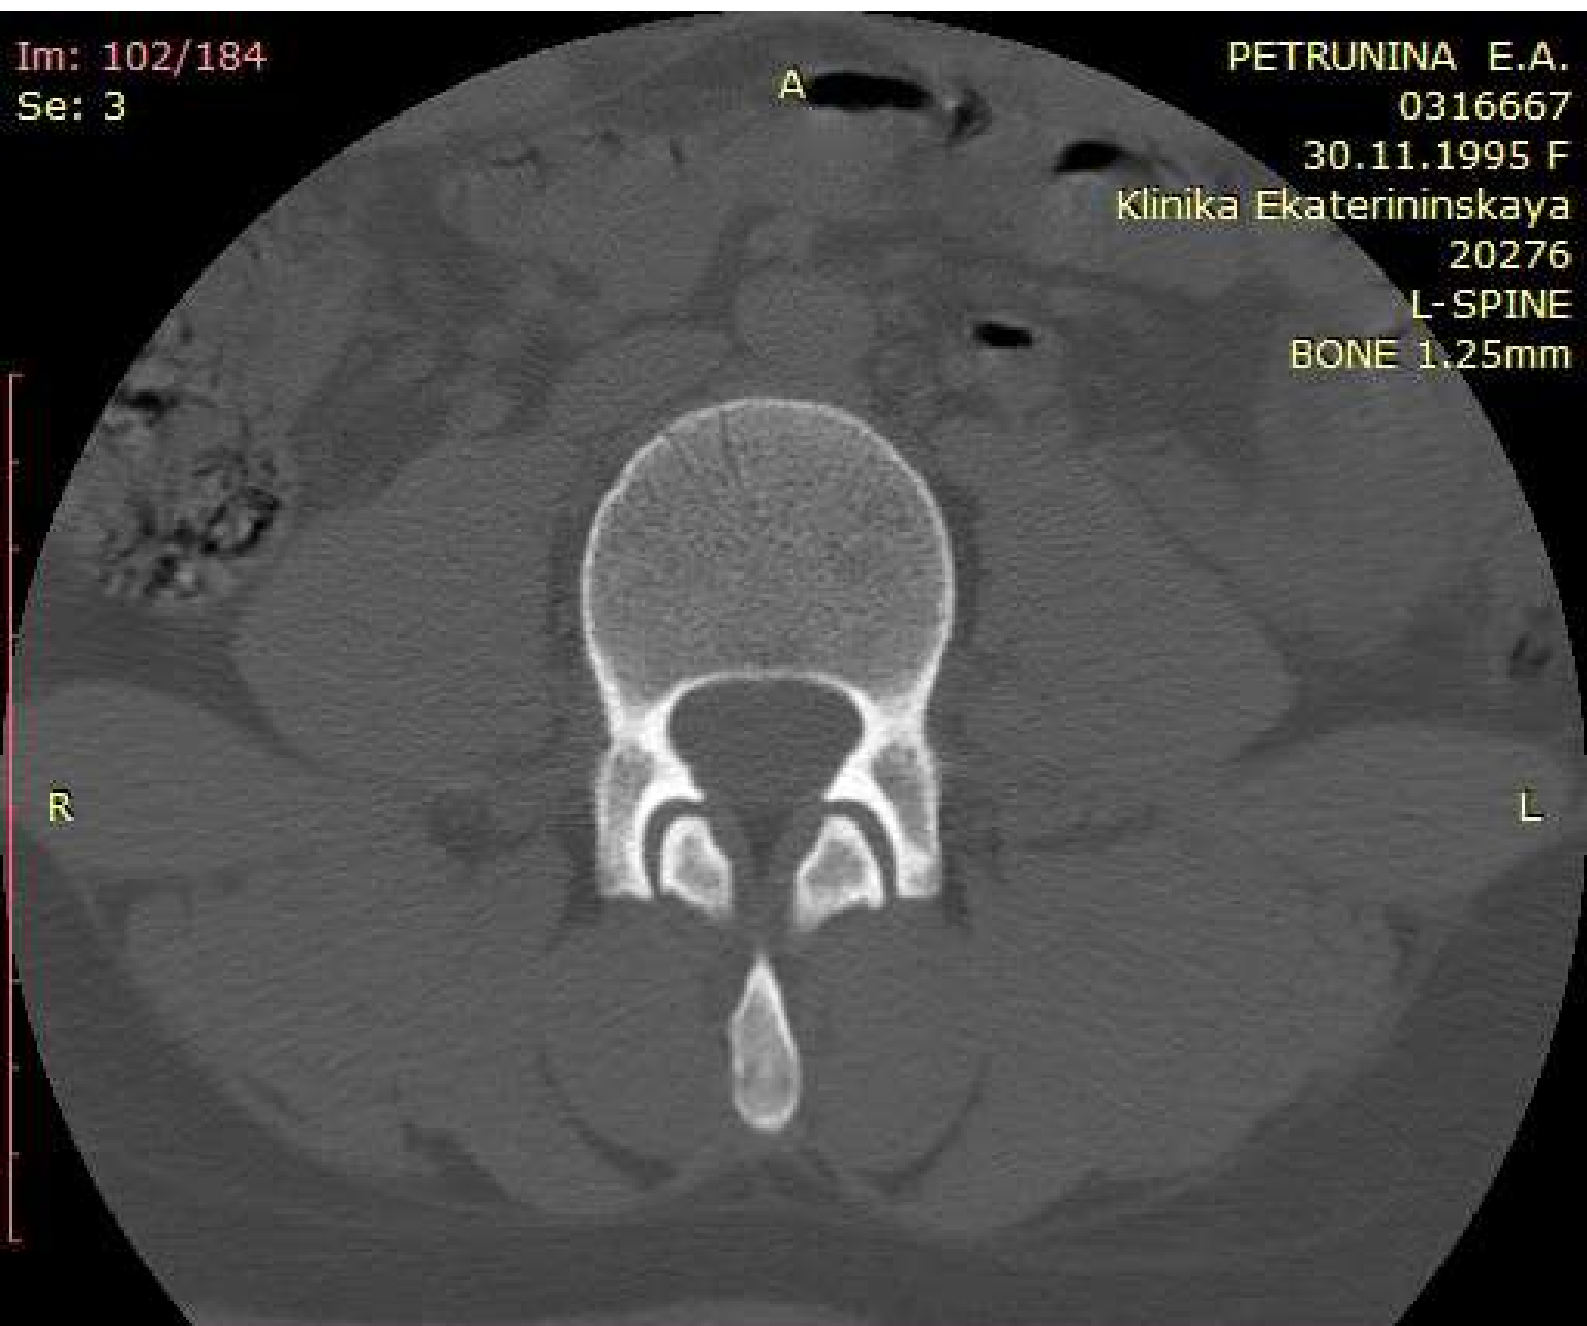

WL: 350 WW: 2000 [D]
T: 1.3mm L: -33.5mm

P

350mA 120kV
19.02.2022 13:54:52

Im: 104/184
Se: 3

PETRUNINA E.A.
0316667
30.11.1995 F
Klinika Ekaterininskaya
20276
L-SPINE
BONE 1.25mm

WL: 350 WW: 2000 [D]
T: 1.3mm L: -32.3mm

WL: 350 WW: 2000 [D]
T: 1.3mm L: -31.0mm

P

350mA 120kV
19.02.2022 13:54:52

Im: 102/184
Se: 3

PETRUNINA E.A.
0316667
30.11.1995 F
Klinika Ekaterininskaya
20276
L-SPINE
BONE 1.25mm

You have 30 days left in your trial period.
Purchase a license at <https://radiantviewer.com/store/>

WL: 350 WW: 2000 [D]
T: 1.3mm L: -29.8mm

P

350mA 120kV
19.02.2022 13:54:52

Im: 101/184
Se: 3

PETRUNINA E.A.
0316667
30.11.1995 F
Klinika Ekaterininskaya
20276
L-SPINE
BONE 1.25mm

You have 30 days left in your trial period.
Purchase a license at <https://radiantviewer.com/store/>