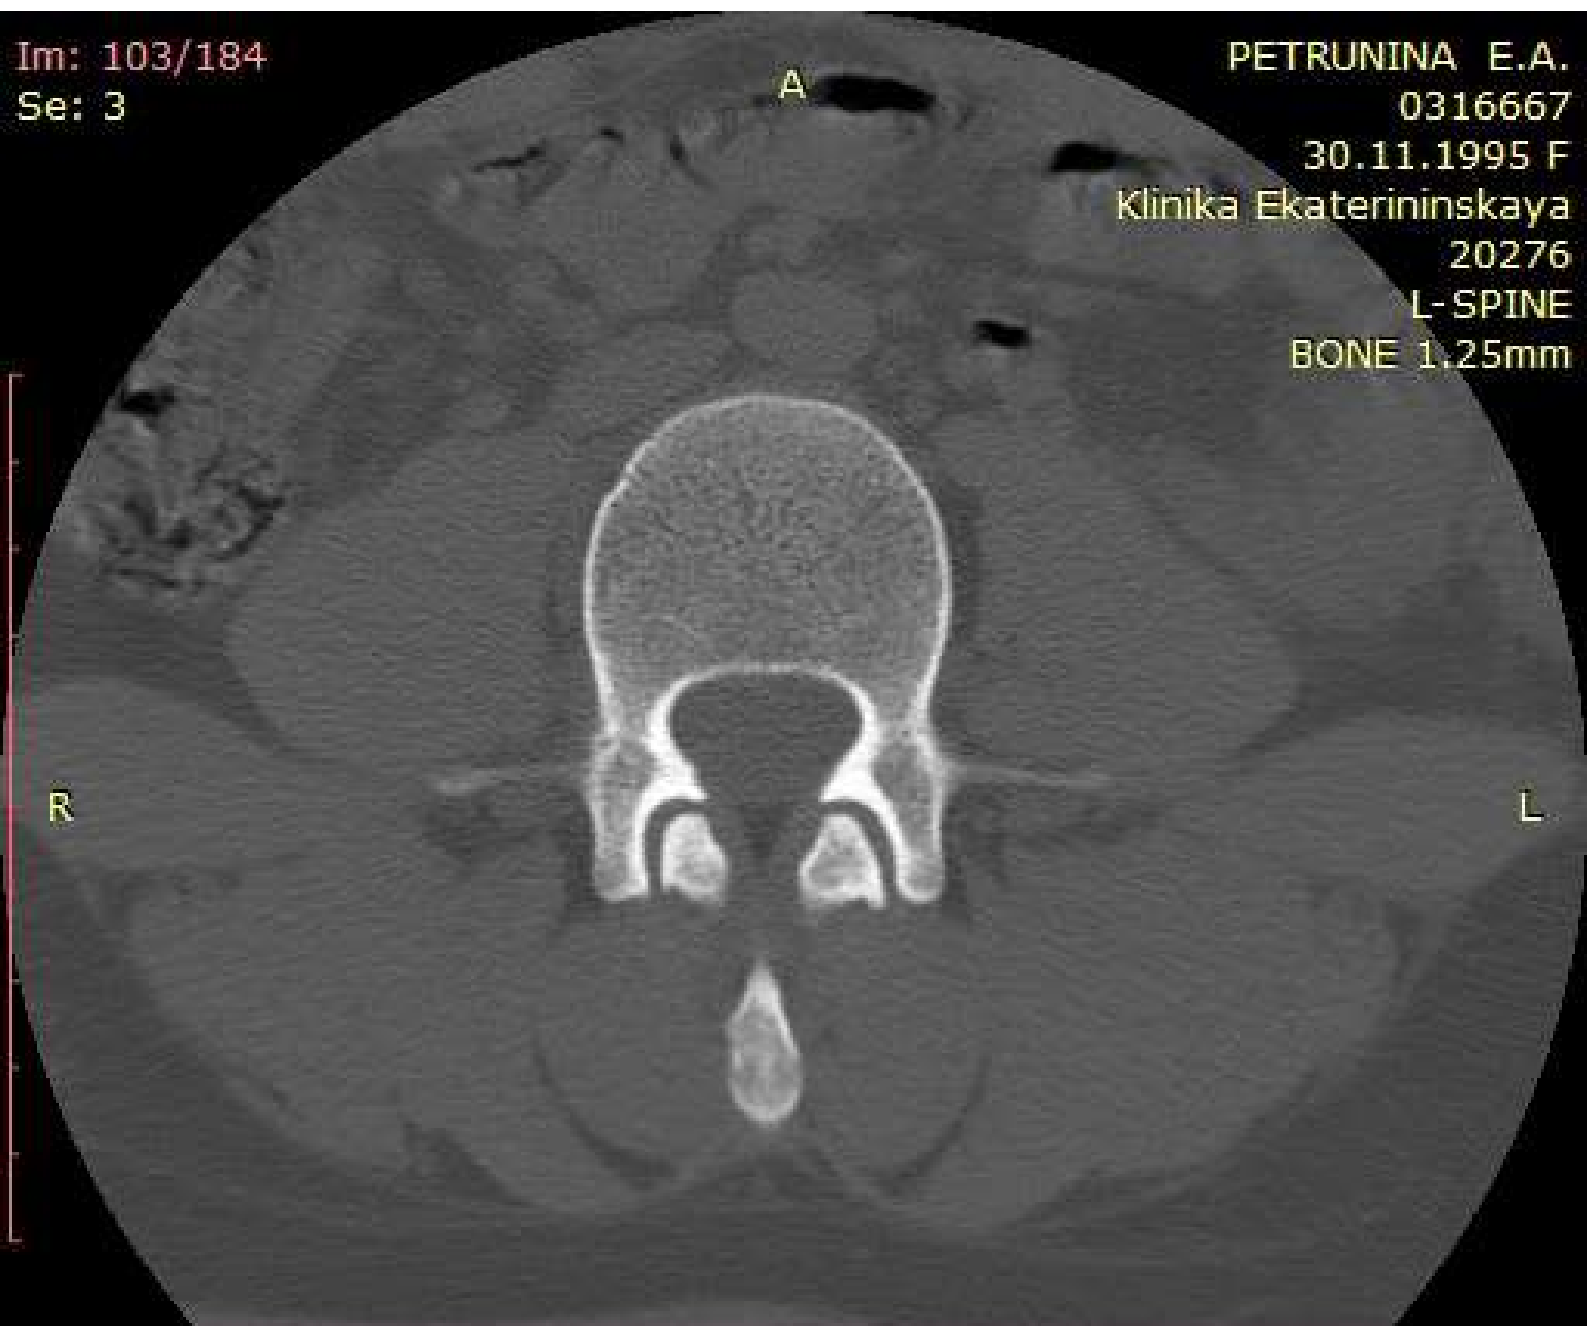

Im: 103/184
Se: 3

PETRUNINA E.A.
0316667
30.11.1995 F
Klinika Ekaterininskaya
20276
L-SPINE
BONE 1.25mm

You have 30 days left in your trial period.
Purchase a license at <https://radiantviewer.com/store/>

WL: 350 WW: 2000 [D]
T: 1.3mm L: -31.0mm

P

350mA 120kV
19.02.2022 13:54:52