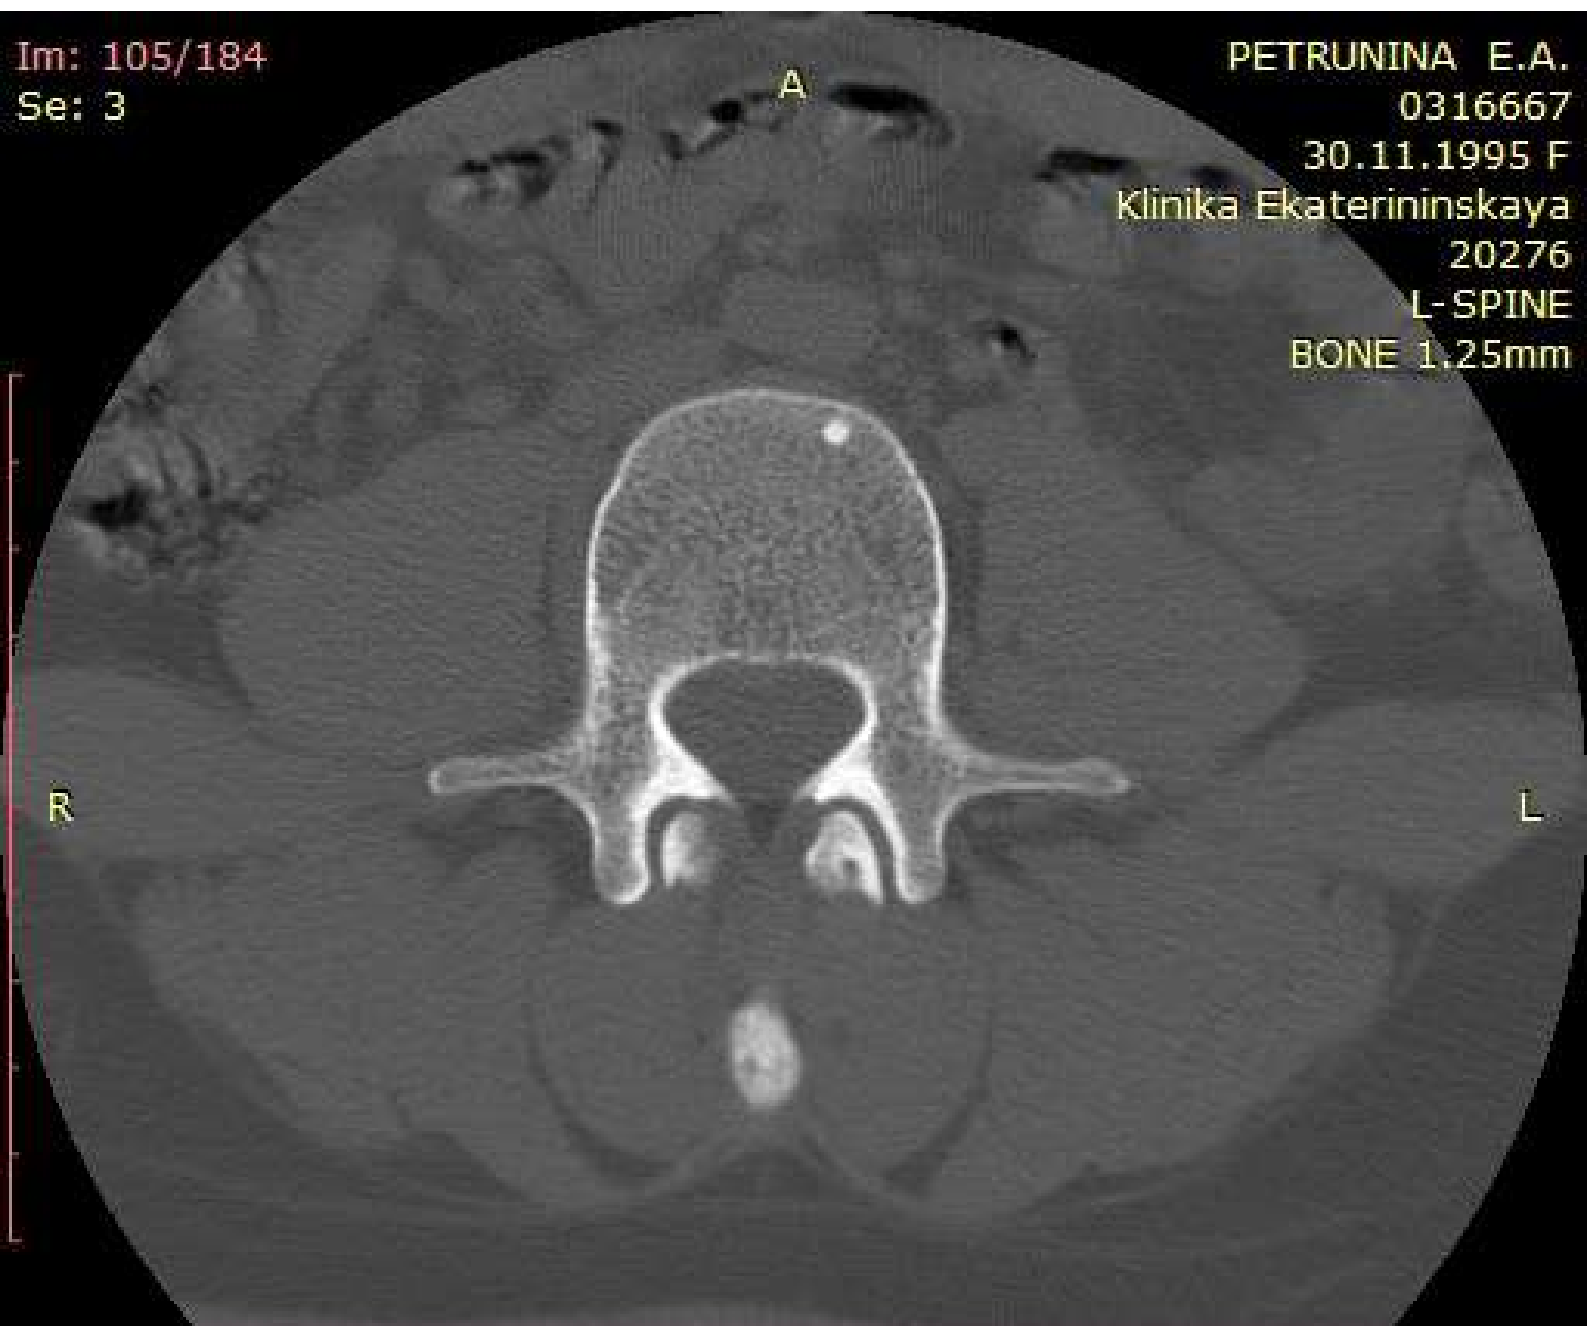

Im: 105/184
Se: 3

PETRUNINA E.A.
0316667
30.11.1995 F
Klinika Ekaterininskaya
20276
L-SPINE
BONE 1.25mm

You have 30 days left in your trial period.
Purchase a license at <https://radiantviewer.com/store/>

WL: 350 WW: 2000 [D]
T: 1.3mm L: -33.5mm

P

350mA 120kV
19.02.2022 13:54:52

Im: 104/184
Se: 3

PETRUNINA E.A.
0316667
30.11.1995 F
Klinika Ekaterininskaya
20276
L-SPINE
BONE 1.25mm

WL: 350 WW: 2000 [D]
T: 1.3mm L: -32.3mm

WL: 350 WW: 2000 [D]
T: 1.3mm L: -31.0mm

P

350mA 120kV
19.02.2022 13:54:52

Im: 102/184
Se: 3

PETRUNINA E.A.
0316667
30.11.1995 F
Klinika Ekaterininskaya
20276
L-SPINE
BONE 1.25mm

You have 30 days left in your trial period.
Purchase a license at <https://radiantviewer.com/store/>