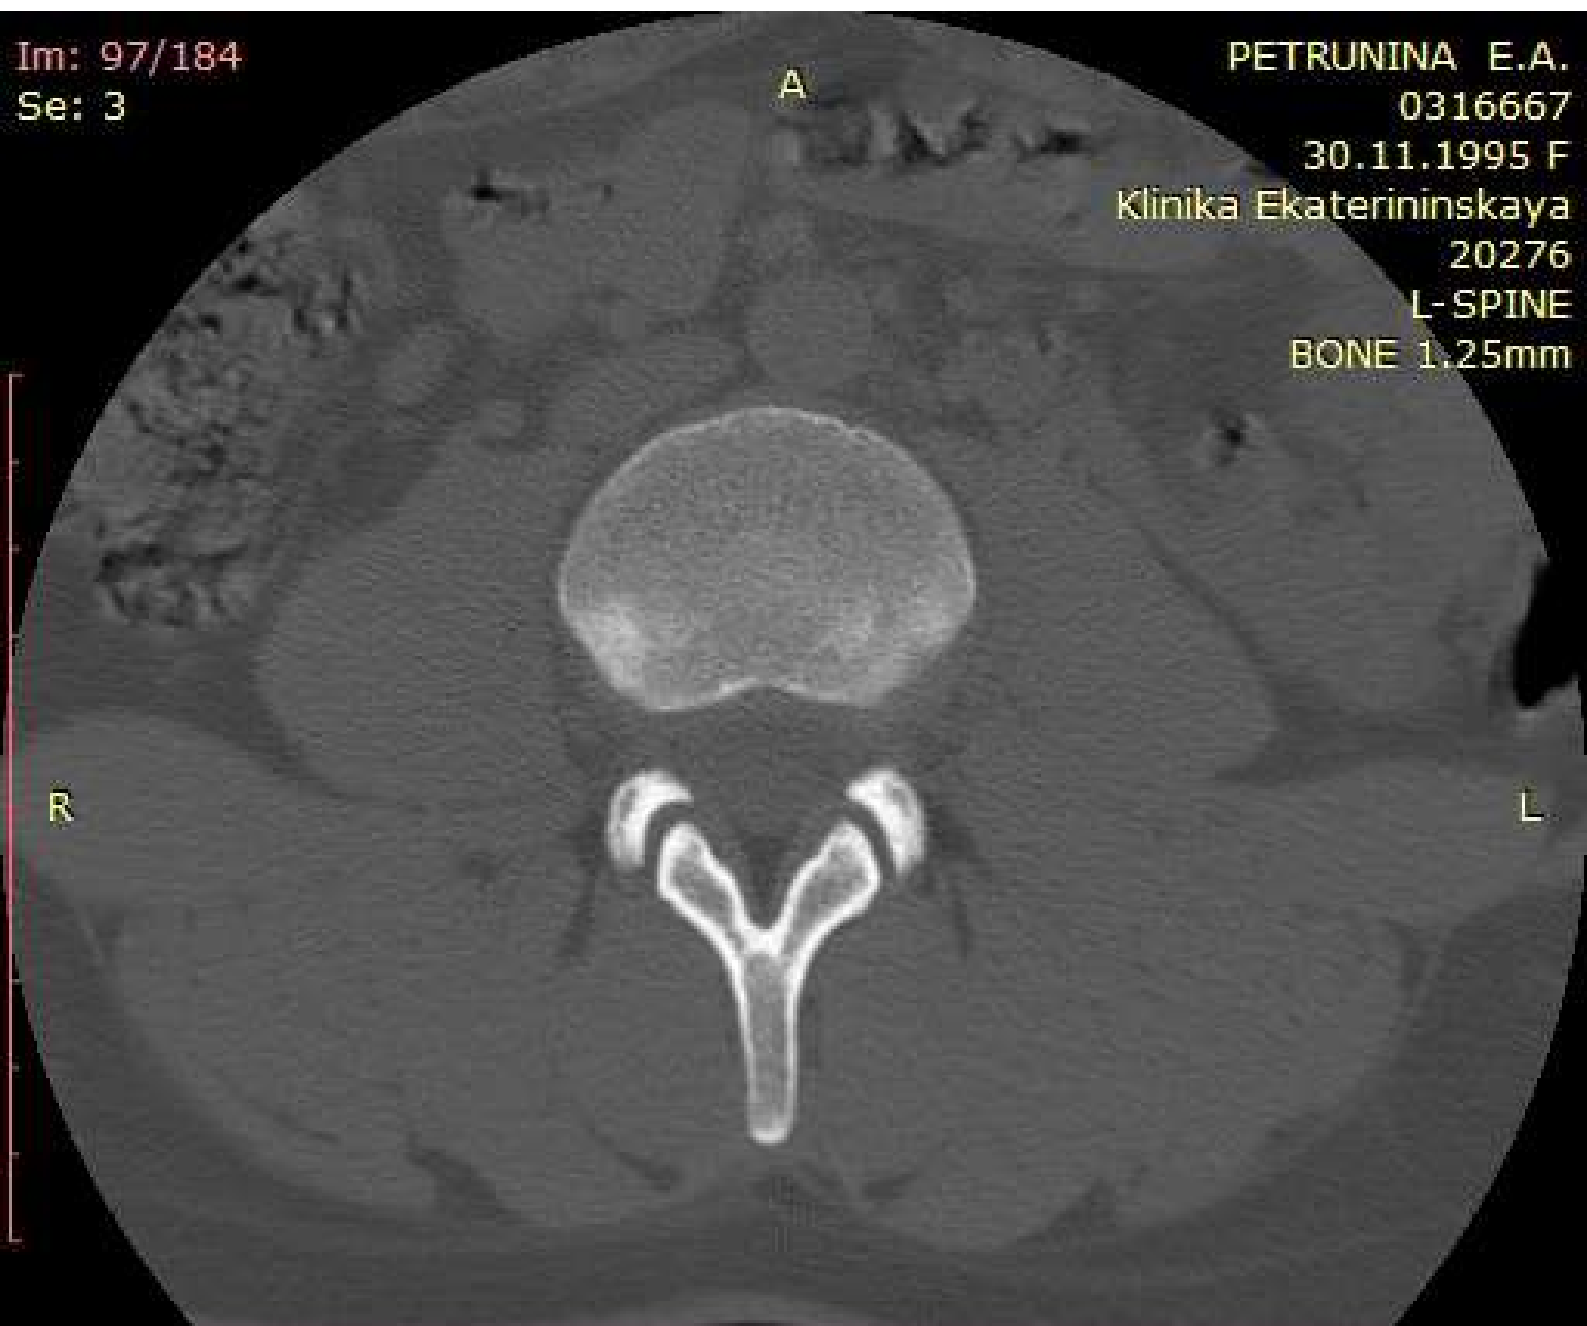

WL: 350 WW: 2000 [D]
T: 1.3mm L: -26.0mm

P

350mA 120kV
19.02.2022 13:54:52

Im: 98/184
Se: 3

PETRUNINA E.A.
0316667
30.11.1995 F
Klinika Ekaterininskaya
20276
L-SPINE
BONE 1.25mm

You have 30 days left in your trial period.
Purchase a license at <https://radiantviewer.com/store/>

WL: 350 WW: 2000 [D]
T: 1.3mm L: -24.8mm

P

350mA 120kV
19.02.2022 13:54:52

Im: 97/184
Se: 3

PETRUNINA E.A.
0316667
30.11.1995 F
Klinika Ekaterininskaya
20276
L-SPINE
BONE 1.25mm

You have 30 days left in your trial period.
Purchase a license at <https://radiantviewer.com/store/>