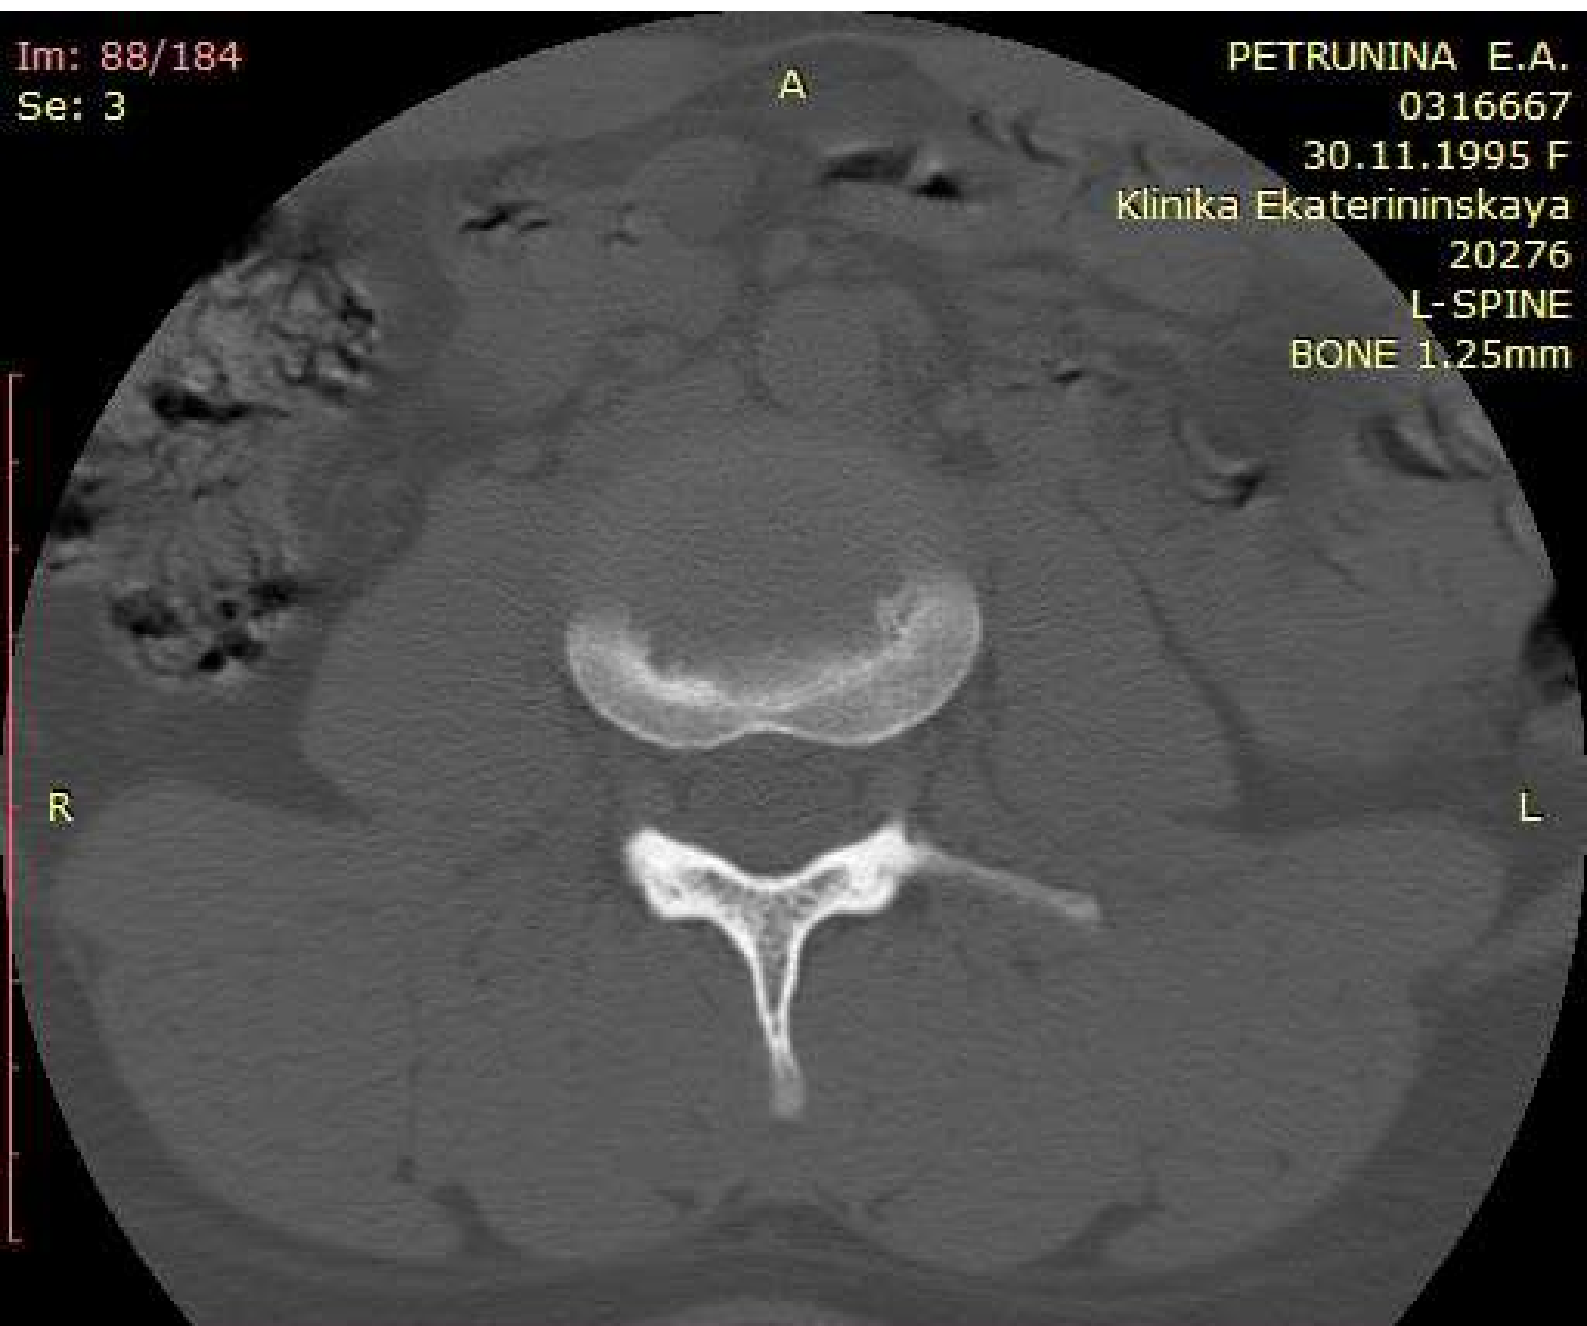

Im: 88/184
Se: 3

PETRUNINA E.A.
0316667
30.11.1995 F
Klinika Ekaterininskaya
20276
L-SPINE
BONE 1.25mm

You have 30 days left in your trial period.
Purchase a license at <https://radiantviewer.com/store/>

WL: 350 WW: 2000 [D]
T: 1.3mm L: -12.3mm

P

350mA 120kV
19.02.2022 13:54:52