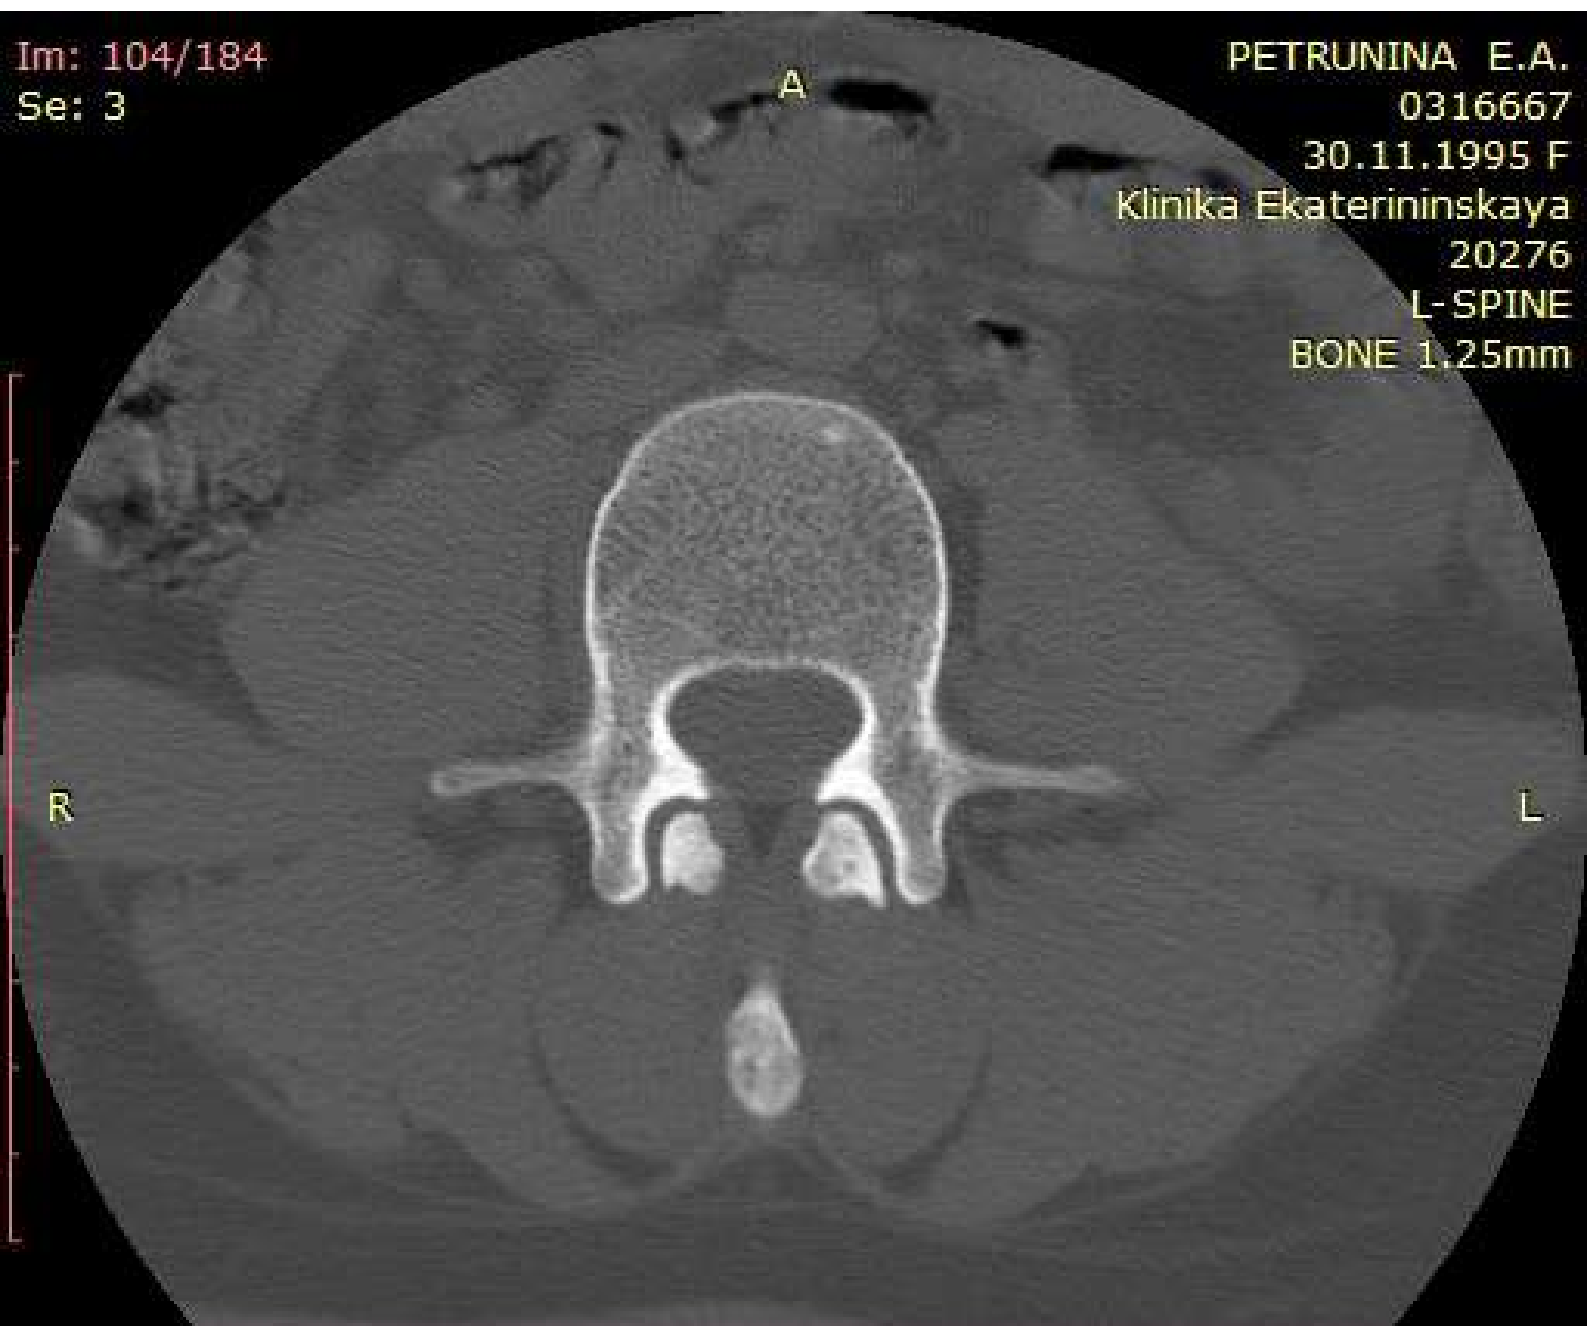

Im: 105/184
Se: 3

PETRUNINA E.A.
0316667
30.11.1995 F
Klinika Ekaterininskaya
20276
L-SPINE
BONE 1.25mm

You have 30 days left in your trial period.
Purchase a license at <https://radiantviewer.com/store/>

WL: 350 WW: 2000 [D]
T: 1.3mm L: -33.5mm

P

350mA 120kV
19.02.2022 13:54:52

Im: 104/184
Se: 3

PETRUNINA E.A.
0316667
30.11.1995 F
Klinika Ekaterininskaya
20276
L-SPINE
BONE 1.25mm

WL: 350 WW: 2000 [D]
T: 1.3mm L: -32.3mm