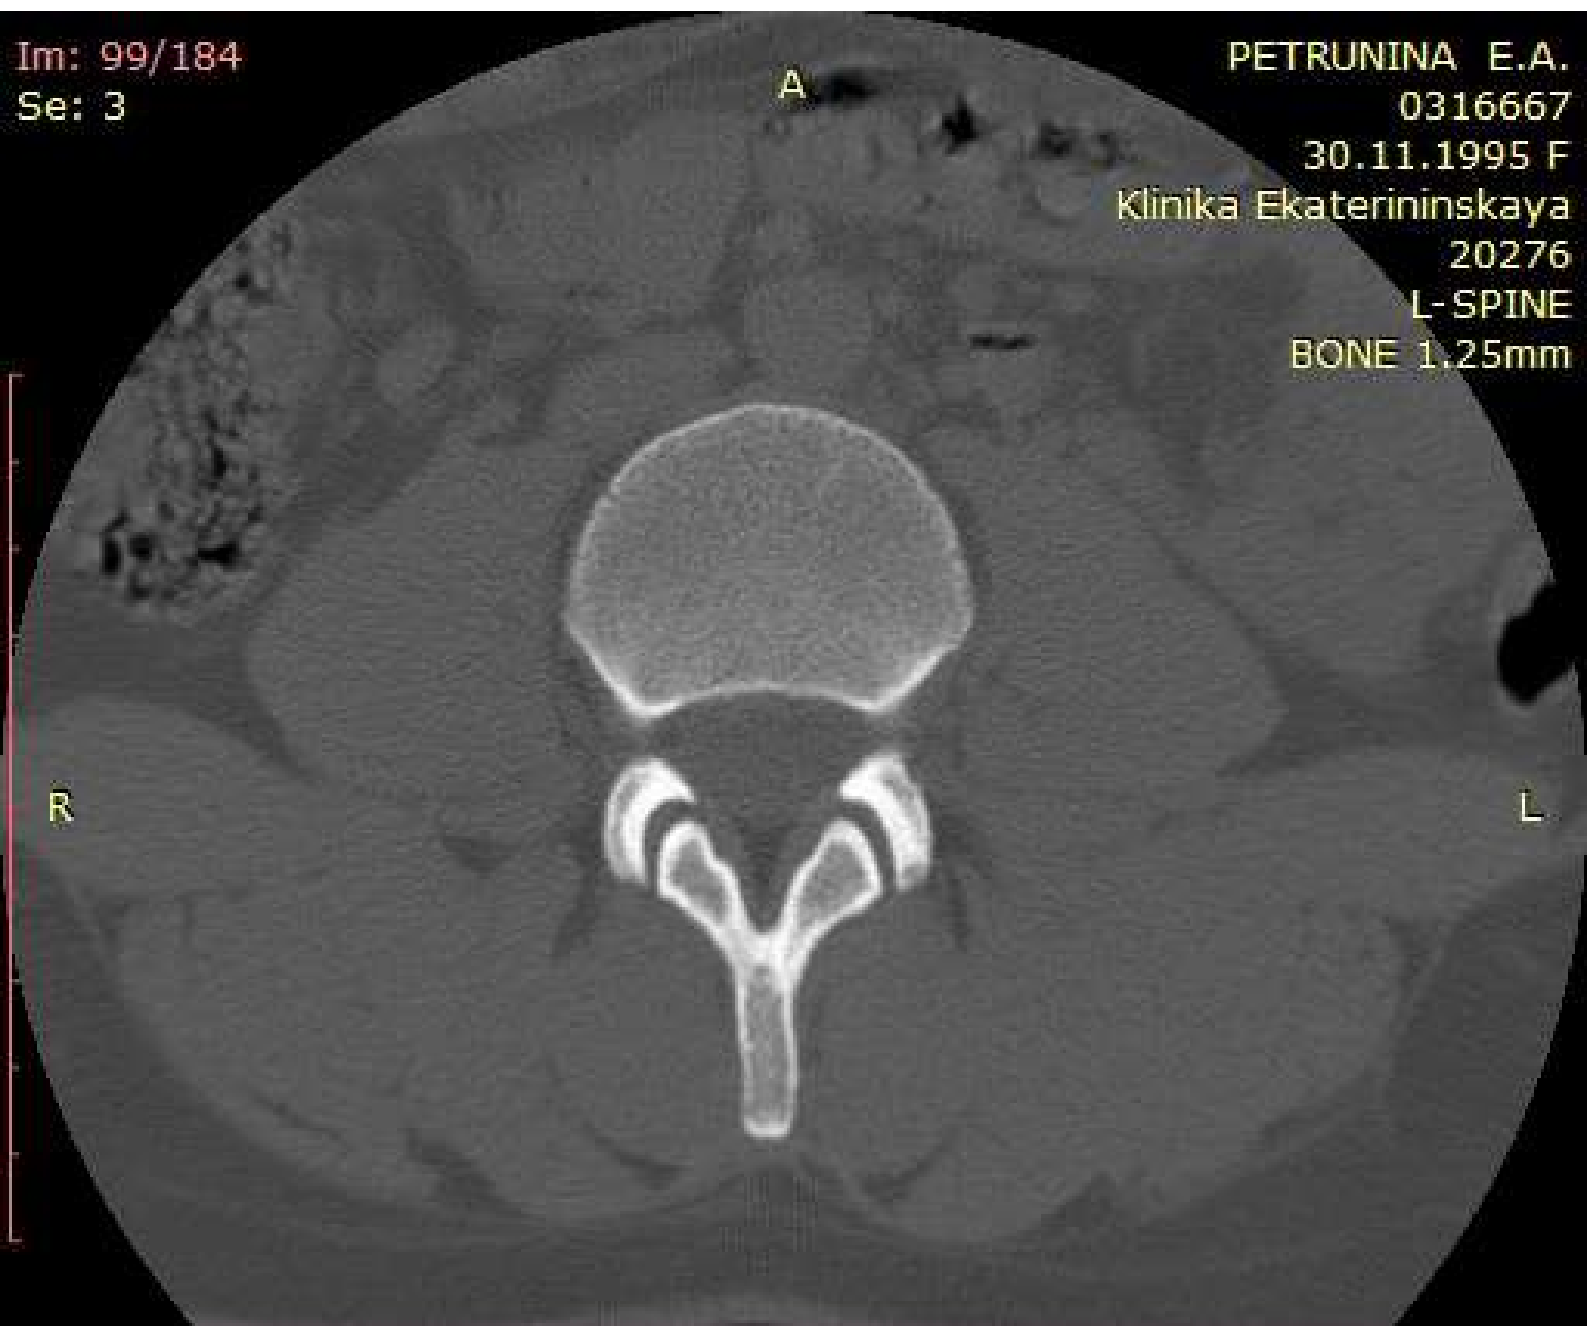

WL: 350 WW: 2000 [D]
T: 1.3mm L: -29.8mm

P

350mA 120kV
19.02.2022 13:54:52

Im: 101/184
Se: 3

PETRUNINA E.A.
0316667
30.11.1995 F
Klinika Ekaterininskaya
20276
L-SPINE
BONE 1.25mm

You have 30 days left in your trial period.
Purchase a license at <https://radiantviewer.com/store/>

WL: 350 WW: 2000 [D]
T: 1.3mm L: -28.5mm

P

350mA 120kV
19.02.2022 13:54:52

Im: 100/184
Se: 3

PETRUNINA E.A.
0316667
30.11.1995 F
Klinika Ekaterininskaya
20276
L-SPINE
BONE 1.25mm

You have 30 days left in your trial period.
Purchase a license at <https://radiantviewer.com/store/>

WL: 350 WW: 2000 [D]
T: 1.3mm L: -27.3mm

P

350mA 120kV
19.02.2022 13:54:52

Im: 99/184
Se: 3

PETRUNINA E.A.
0316667
30.11.1995 F
Klinika Ekaterininskaya
20276
L-SPINE
BONE 1.25mm

You have 30 days left in your trial period.
Purchase a license at <https://radiantviewer.com/store/>