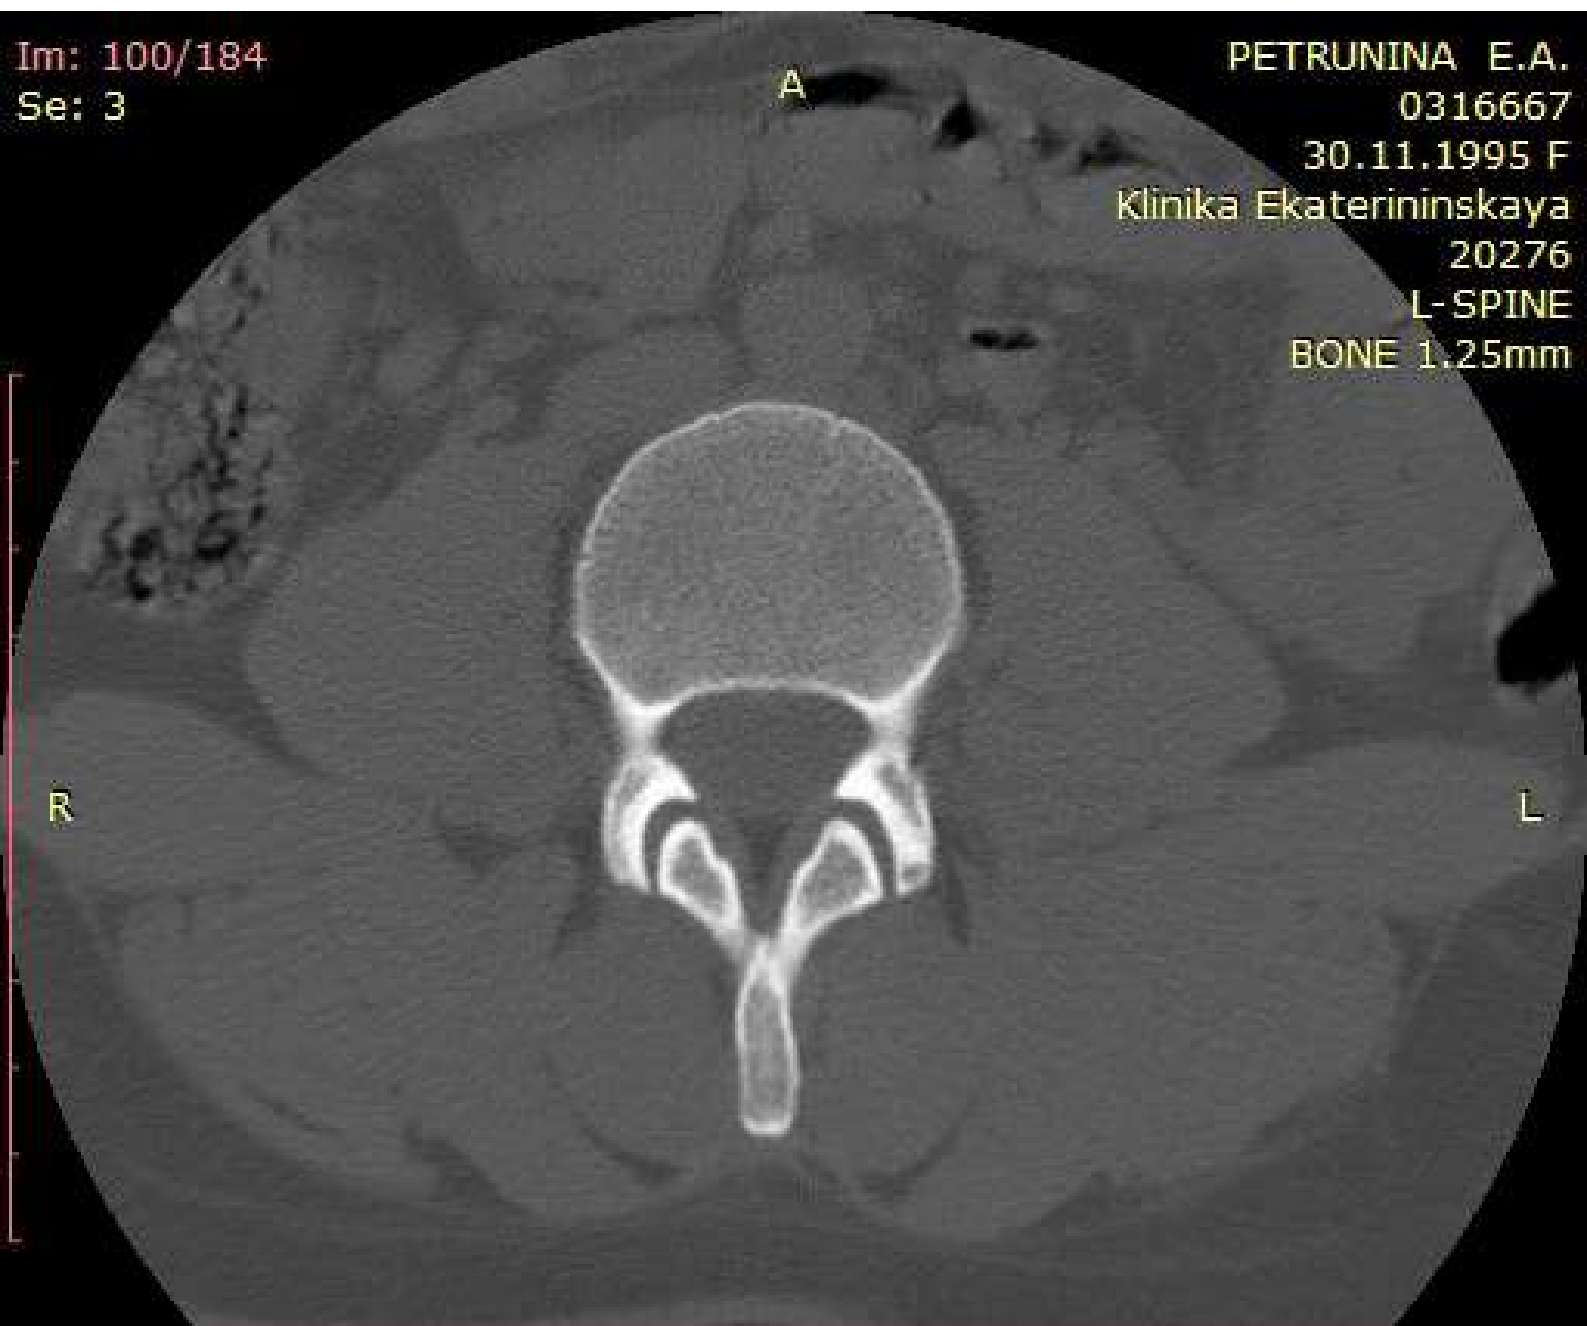

WL: 350 WW: 2000 [D]
T: 1.3mm L: -31.0mm

P

350mA 120kV
19.02.2022 13:54:52

Im: 102/184
Se: 3

PETRUNINA E.A.
0316667
30.11.1995 F
Klinika Ekaterininskaya
20276
L-SPINE
BONE 1.25mm

You have 30 days left in your trial period.
Purchase a license at <https://radiantviewer.com/store/>

WL: 350 WW: 2000 [D]
T: 1.3mm L: -29.8mm

P

350mA 120kV
19.02.2022 13:54:52

Im: 101/184
Se: 3

PETRUNINA E.A.
0316667
30.11.1995 F
Klinika Ekaterininskaya
20276
L-SPINE
BONE 1.25mm

You have 30 days left in your trial period.
Purchase a license at <https://radiantviewer.com/store/>

WL: 350 WW: 2000 [D]
T: 1.3mm L: -28.5mm

P

350mA 120kV
19.02.2022 13:54:52

Im: 100/184
Se: 3

PETRUNINA E.A.
0316667
30.11.1995 F
Klinika Ekaterininskaya
20276
L-SPINE
BONE 1.25mm

You have 30 days left in your trial period.
Purchase a license at <https://radiantviewer.com/store/>