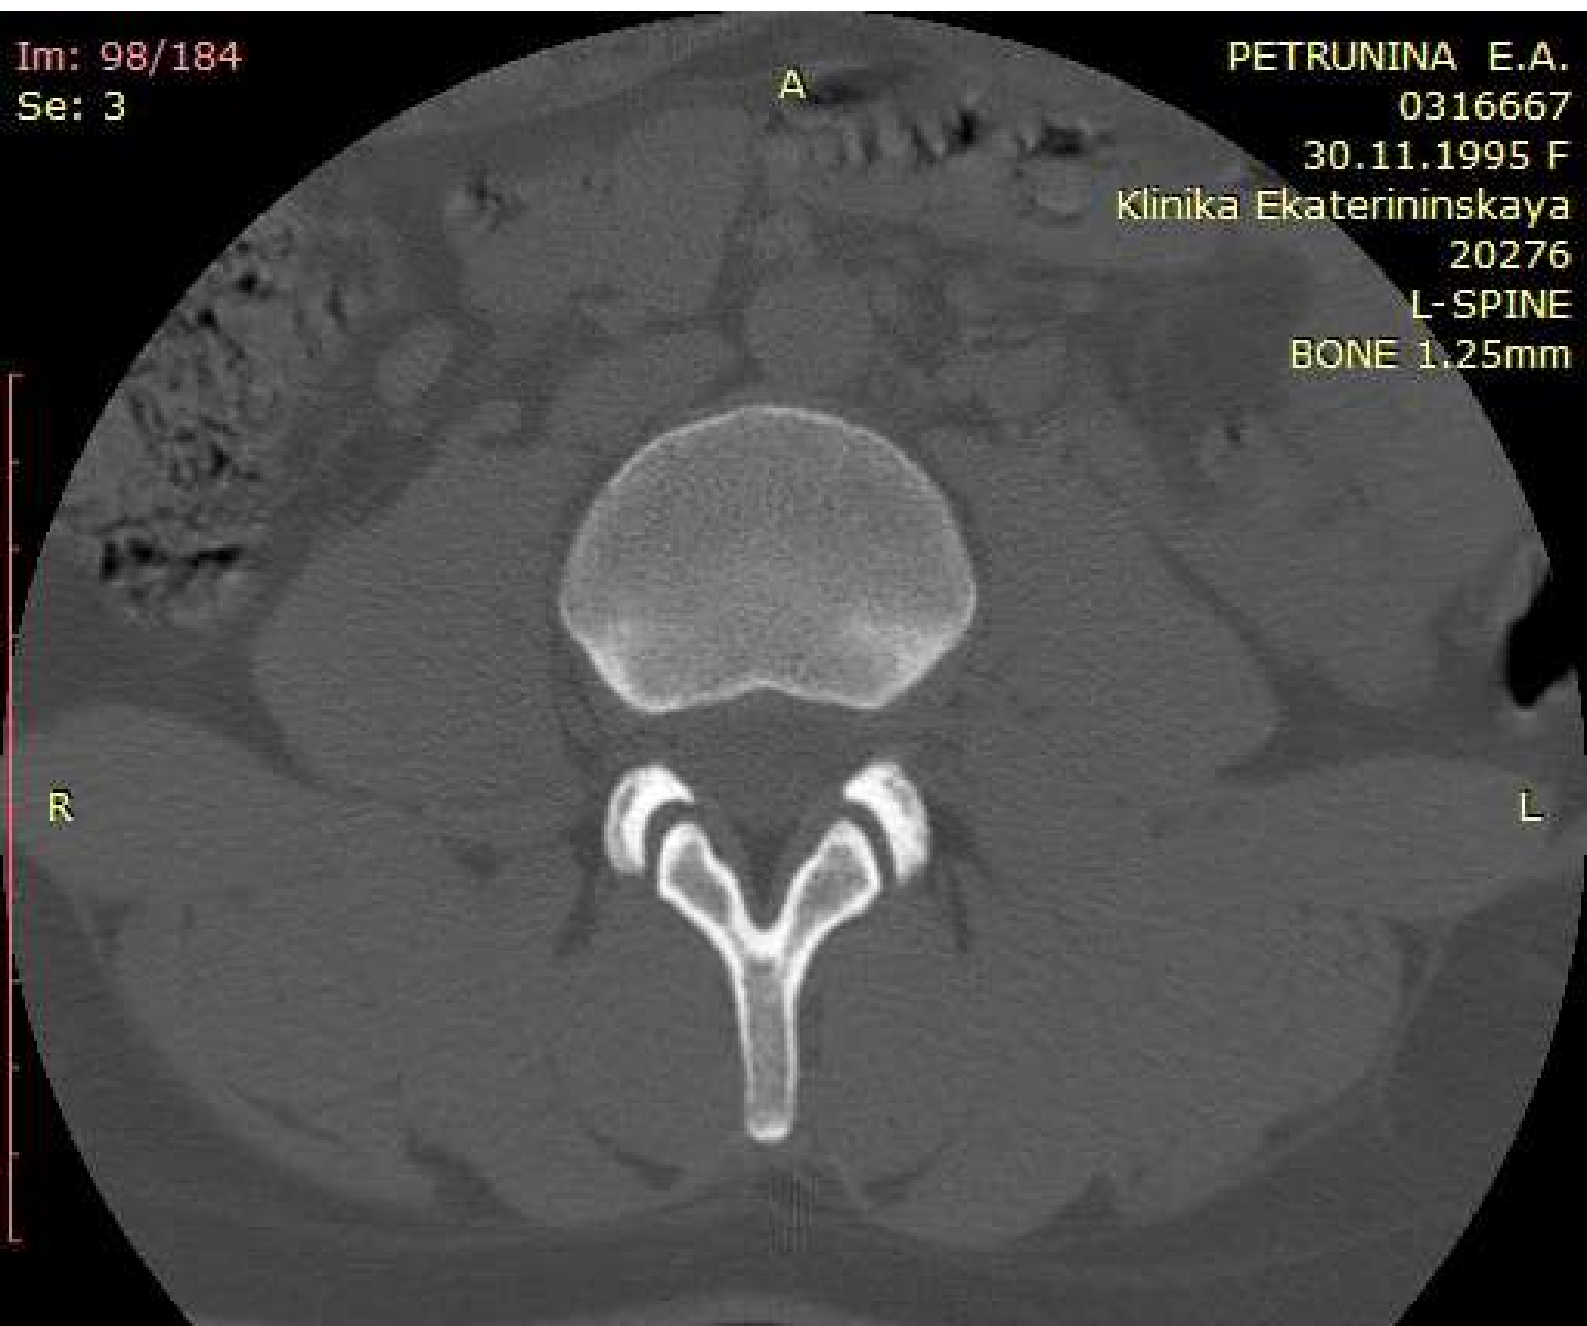

WL: 350 WW: 2000 [D]
T: 1.3mm L: -27.3mm

P

350mA 120kV
19.02.2022 13:54:52

Im: 99/184
Se: 3

PETRUNINA E.A.
0316667
30.11.1995 F
Klinika Ekaterininskaya
20276
L-SPINE
BONE 1.25mm

You have 30 days left in your trial period.
Purchase a license at <https://radiantviewer.com/store/>

WL: 350 WW: 2000 [D]
T: 1.3mm L: -26.0mm

P

350mA 120kV
19.02.2022 13:54:52

Im: 98/184
Se: 3

PETRUNINA E.A.
0316667
30.11.1995 F
Klinika Ekaterininskaya
20276
L-SPINE
BONE 1.25mm

You have 30 days left in your trial period.
Purchase a license at <https://radiantviewer.com/store/>