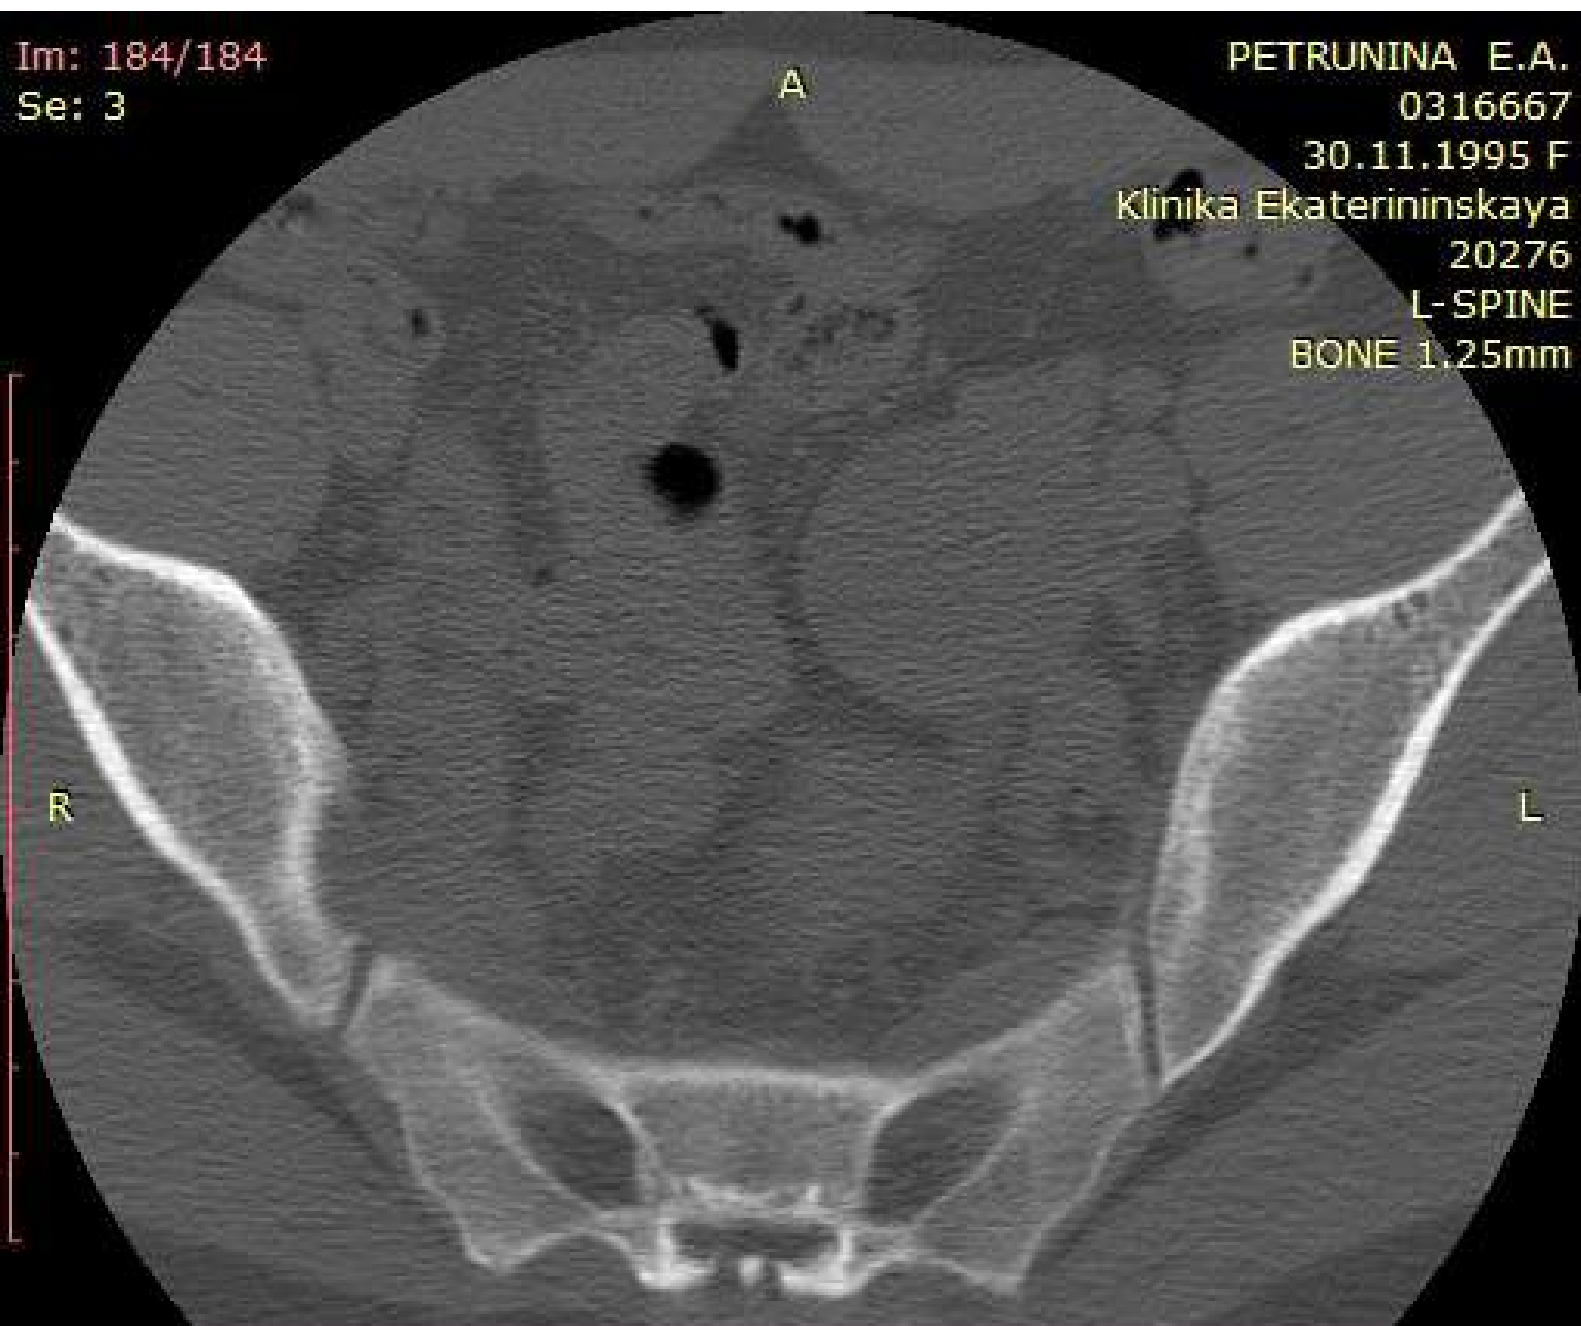

Im: 184/184
Se: 3

PETRUNINA E.A.
0316667
30.11.1995 F
Klinika Ekaterininskaya
20276
L-SPINE
BONE 1.25mm

You have 30 days left in your trial period.
Purchase a license at <https://radiantviewer.com/store/>

WL: 350 WW: 2000 [D]
T: 1.3mm L: -132.3mm

350mA 120kV
19.02.2022 13:54:52

P