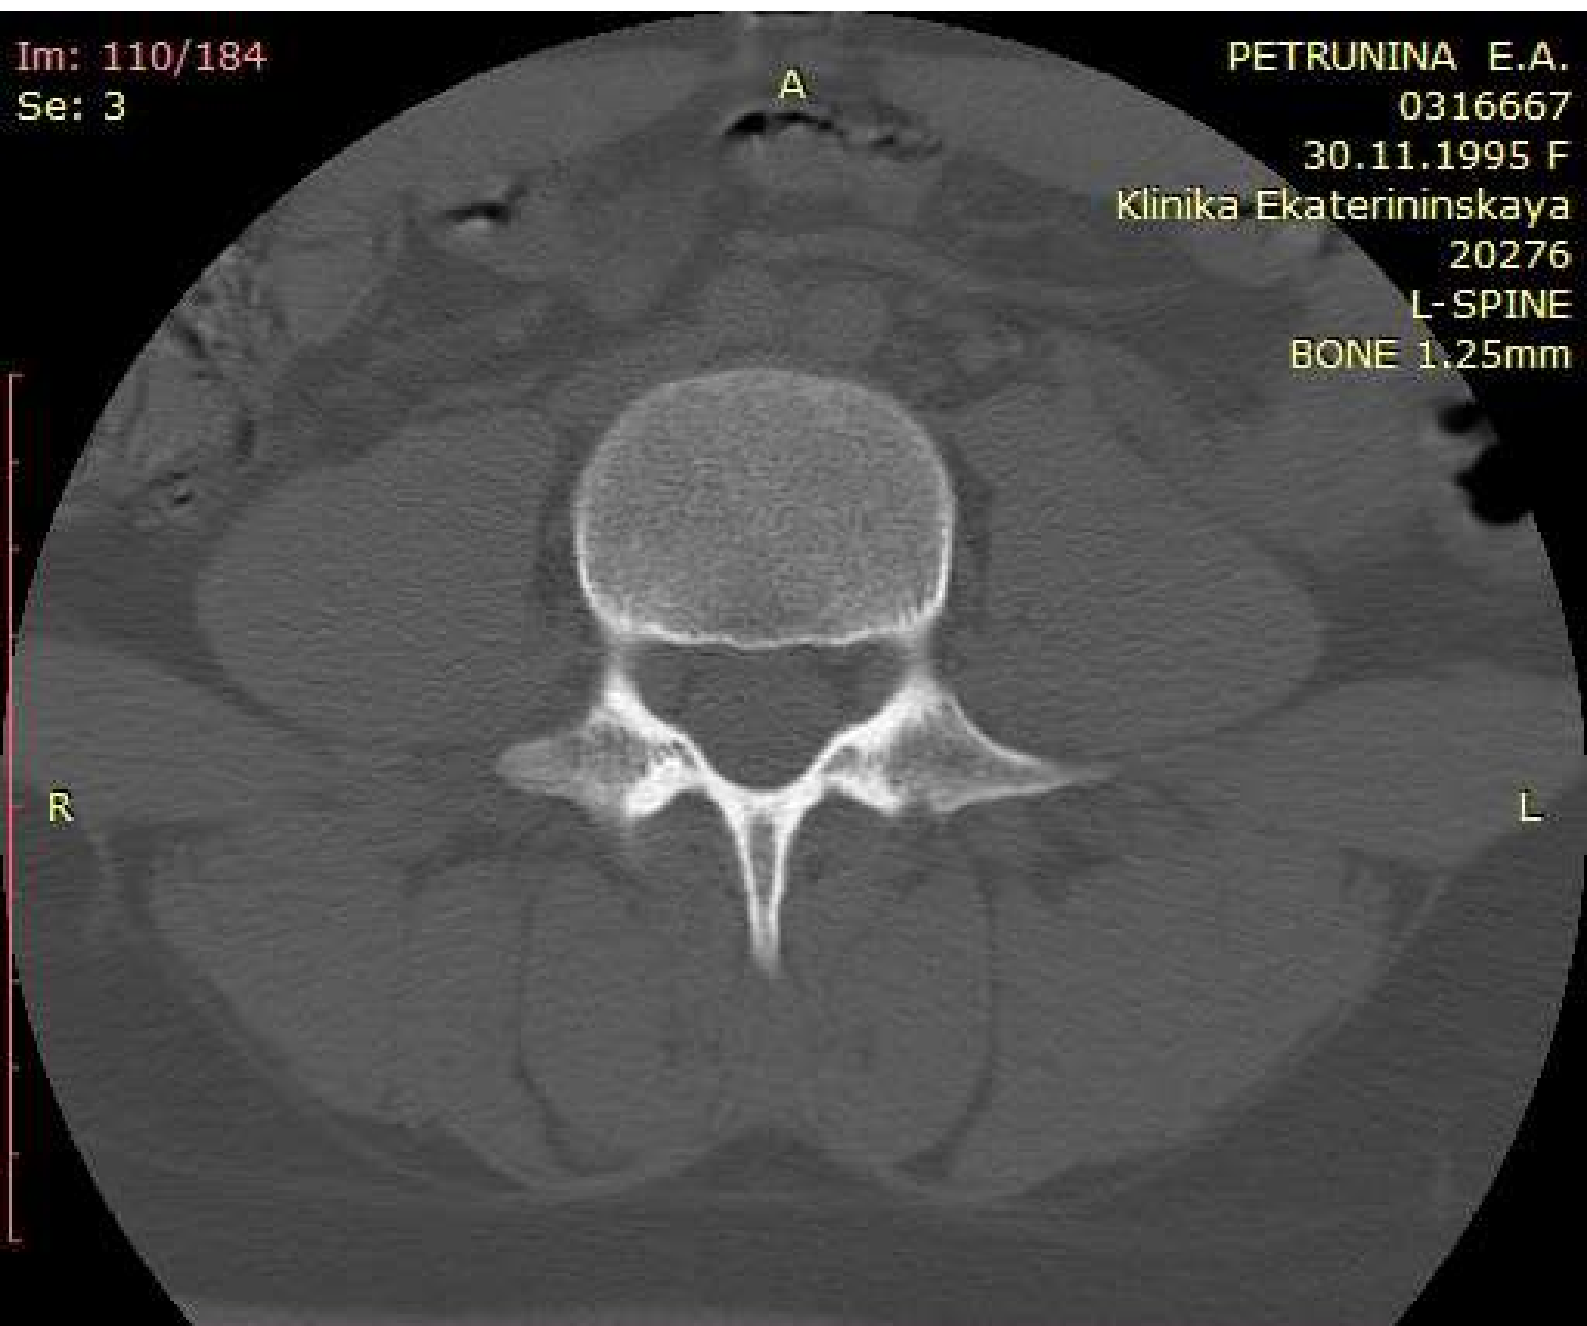

Im: 110/184
Se: 3

PETRUNINA E.A.
0316667
30.11.1995 F
Klinika Ekaterininskaya
20276
L-SPINE
BONE 1.25mm

You have 30 days left in your trial period.
Purchase a license at <https://radiantviewer.com/store/>

WL: 350 WW: 2000 [D]
T: 1.3mm L: -39.8mm

P

350mA 120kV
19.02.2022 13:54:52