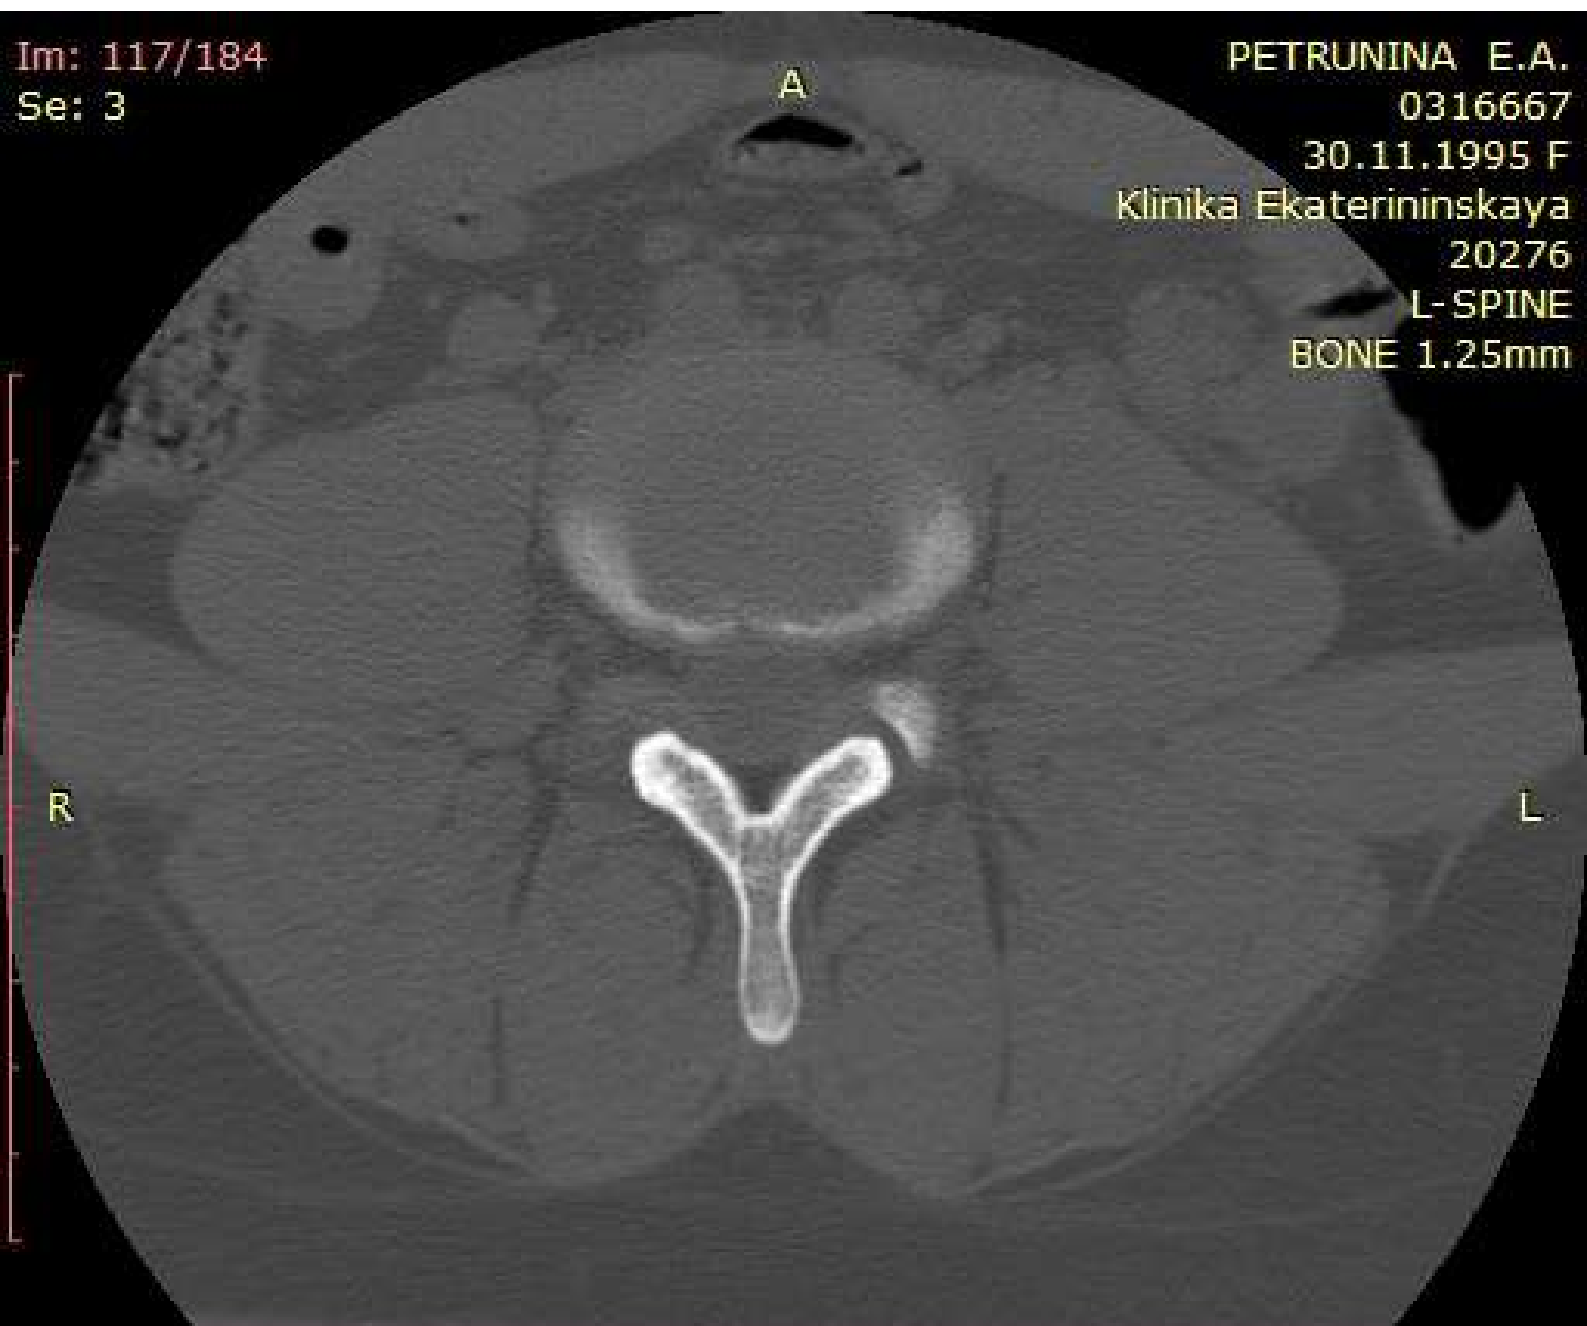

Im: 117/184
Se: 3

PETRUNINA E.A.
0316667
30.11.1995 F
Klinika Ekaterininskaya
20276
L-SPINE
BONE 1.25mm

You have 30 days left in your trial period.
Purchase a license at <https://radiantviewer.com/store/>

WL: 350 WW: 2000 [D]
T: 1.3mm L: -48.5mm

P

350mA 120kV
19.02.2022 13:54:52