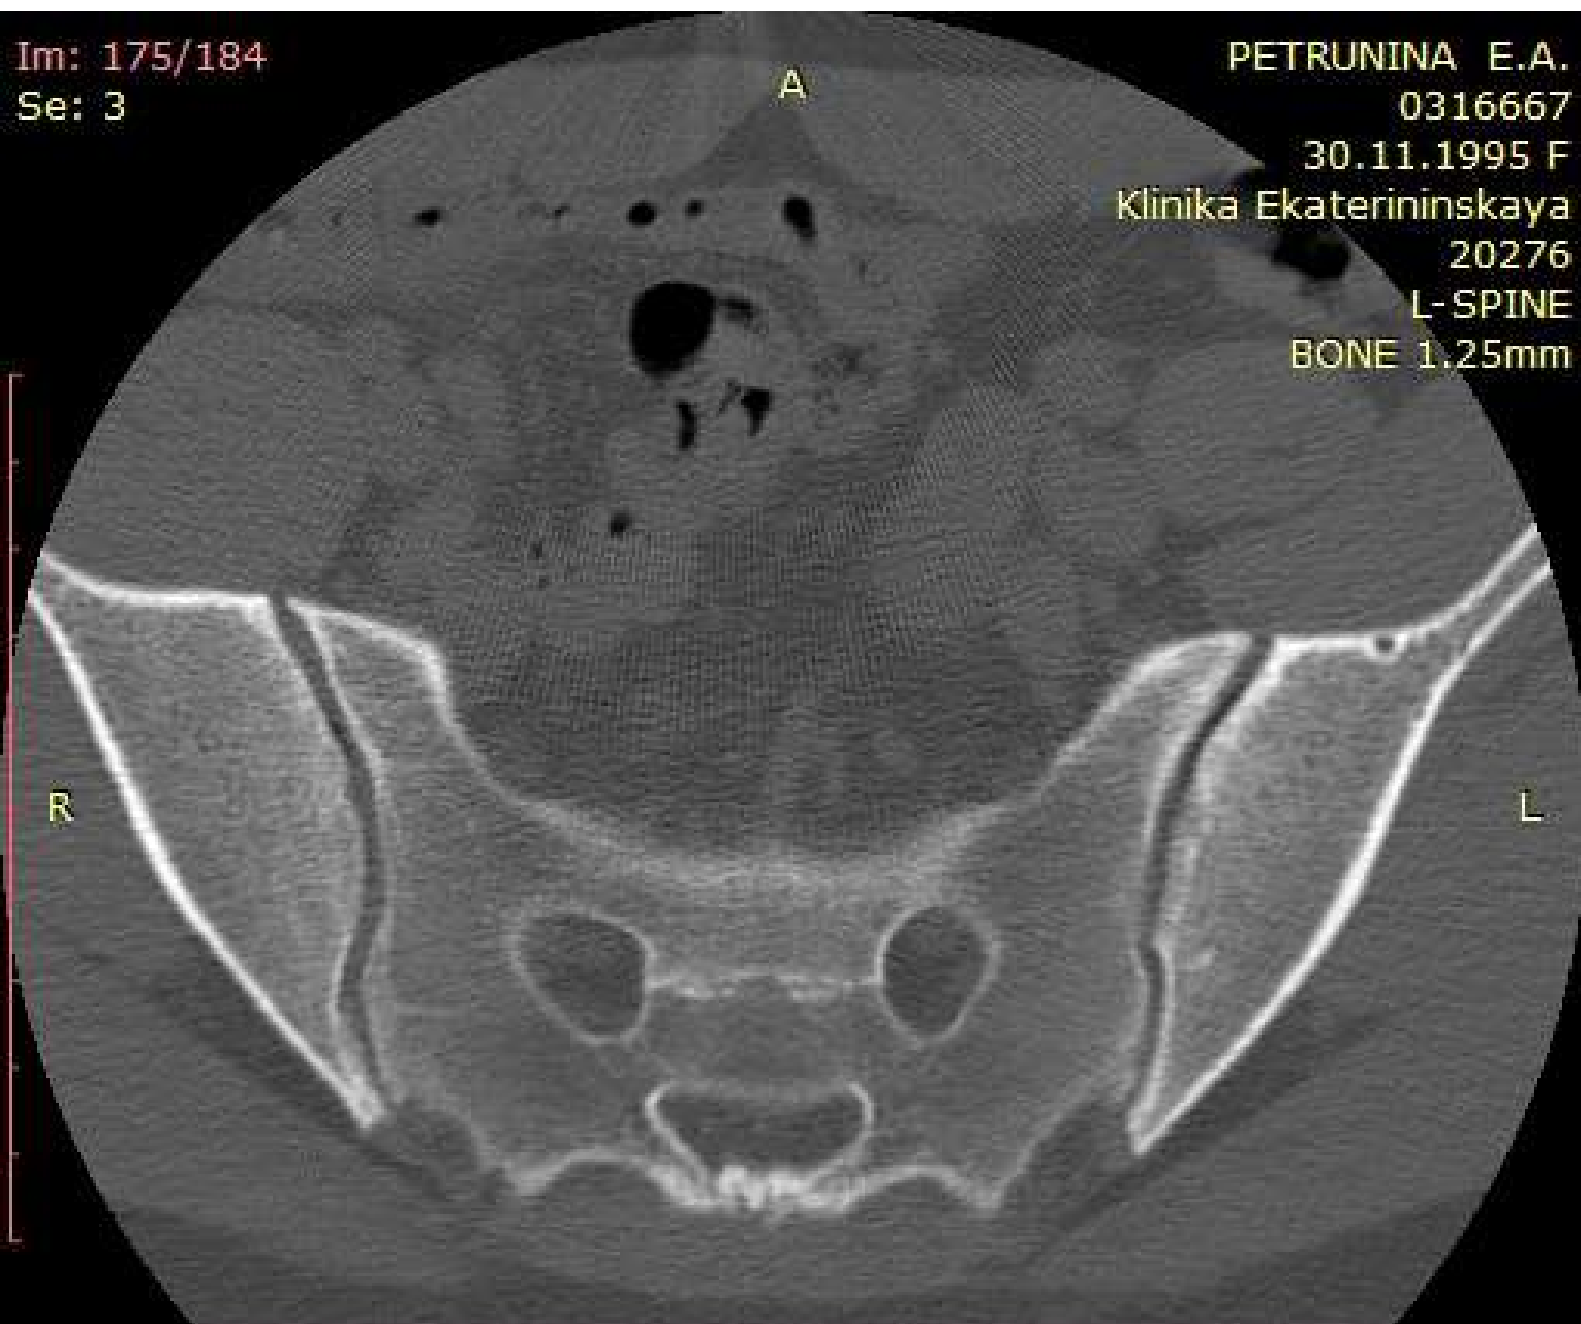

Im: 175/184
Se: 3

PETRUNINA E.A.
0316667
30.11.1995 F
Klinika Ekaterininskaya
20276
L-SPINE
BONE 1.25mm

You have 30 days left in your trial period.
Purchase a license at <https://radiantviewer.com/store/>

WL: 350 WW: 2000 [D]
T: 1.3mm L: -121.0mm

350mA 120kV
19.02.2022 13:54:52

P