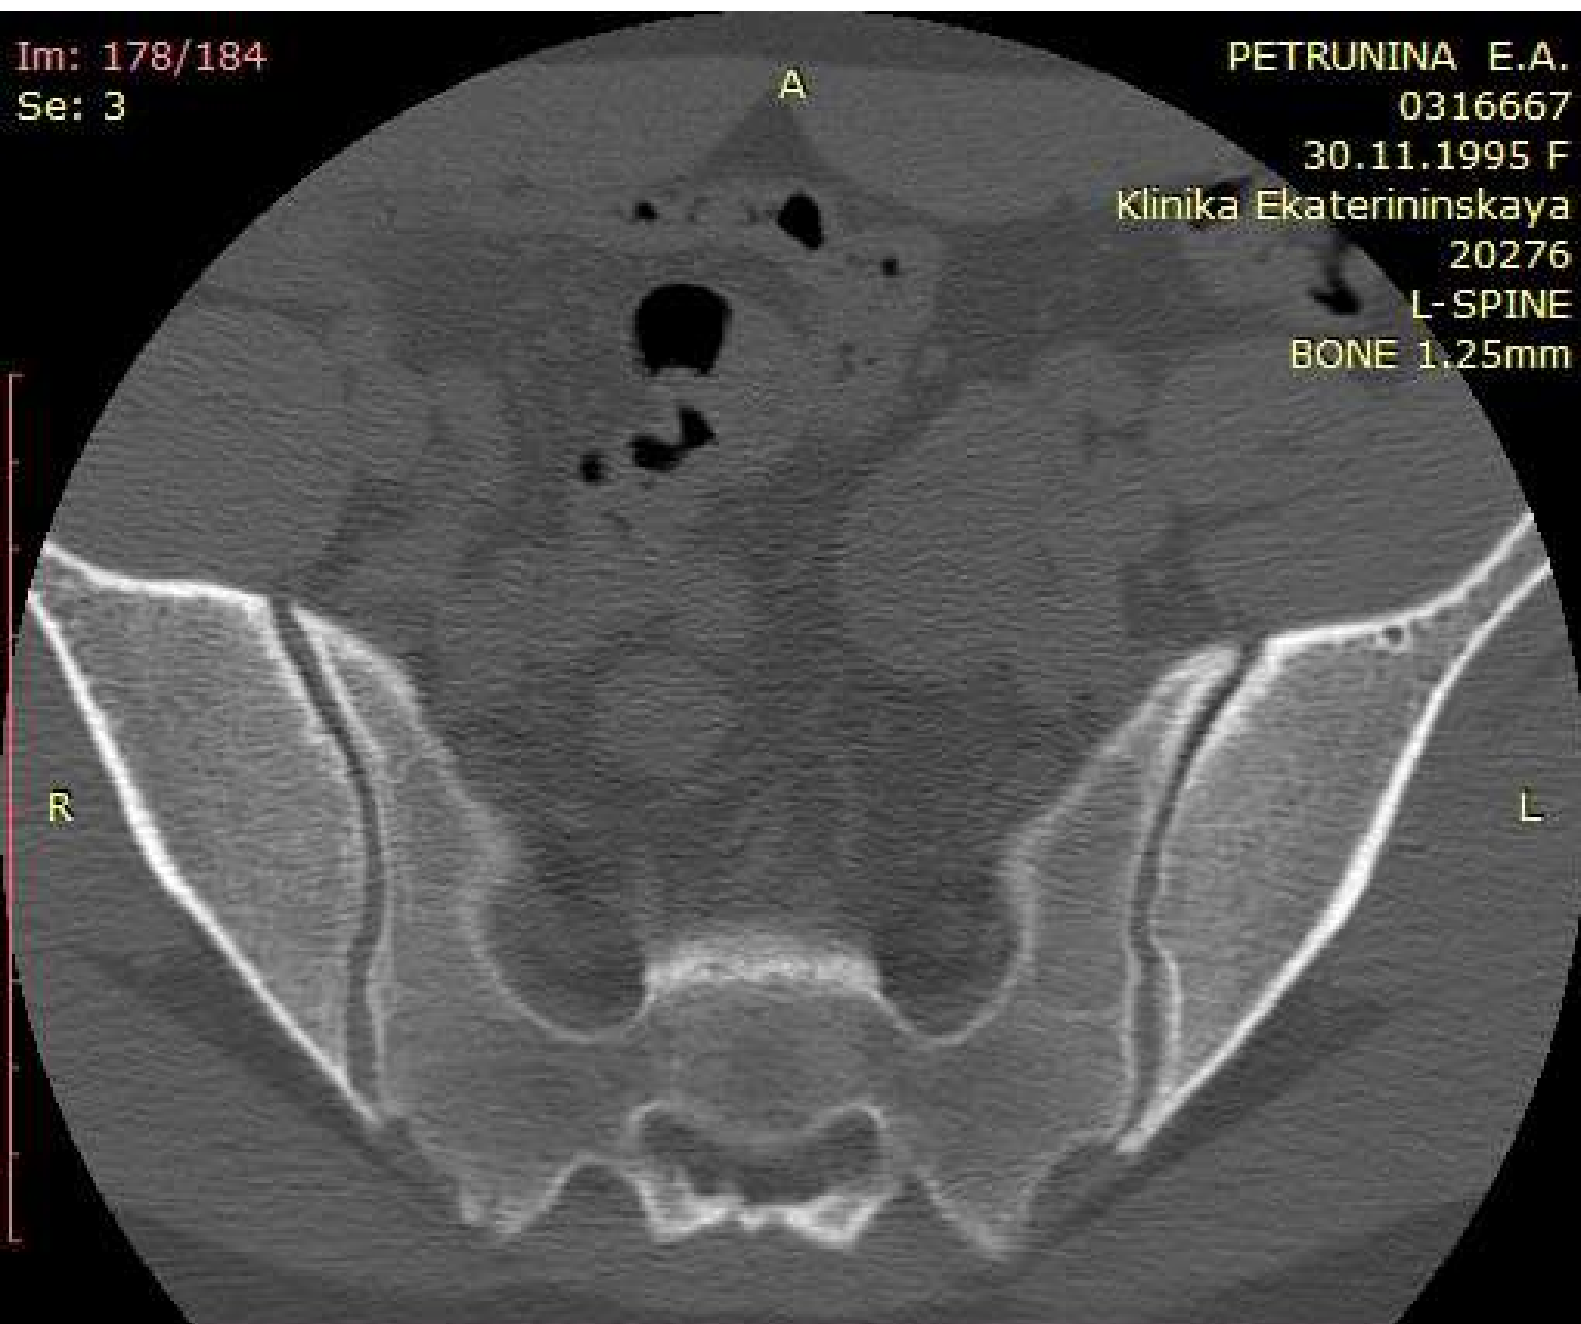

Im: 178/184
Se: 3

PETRUNINA E.A.
0316667
30.11.1995 F
Klinika Ekaterininskaya
20276
L-SPINE
BONE 1.25mm

You have 30 days left in your trial period.
Purchase a license at <https://radiantviewer.com/store/>

WL: 350 WW: 2000 [D]
T: 1.3mm L: -124.8mm

350mA 120kV
19.02.2022 13:54:52

P