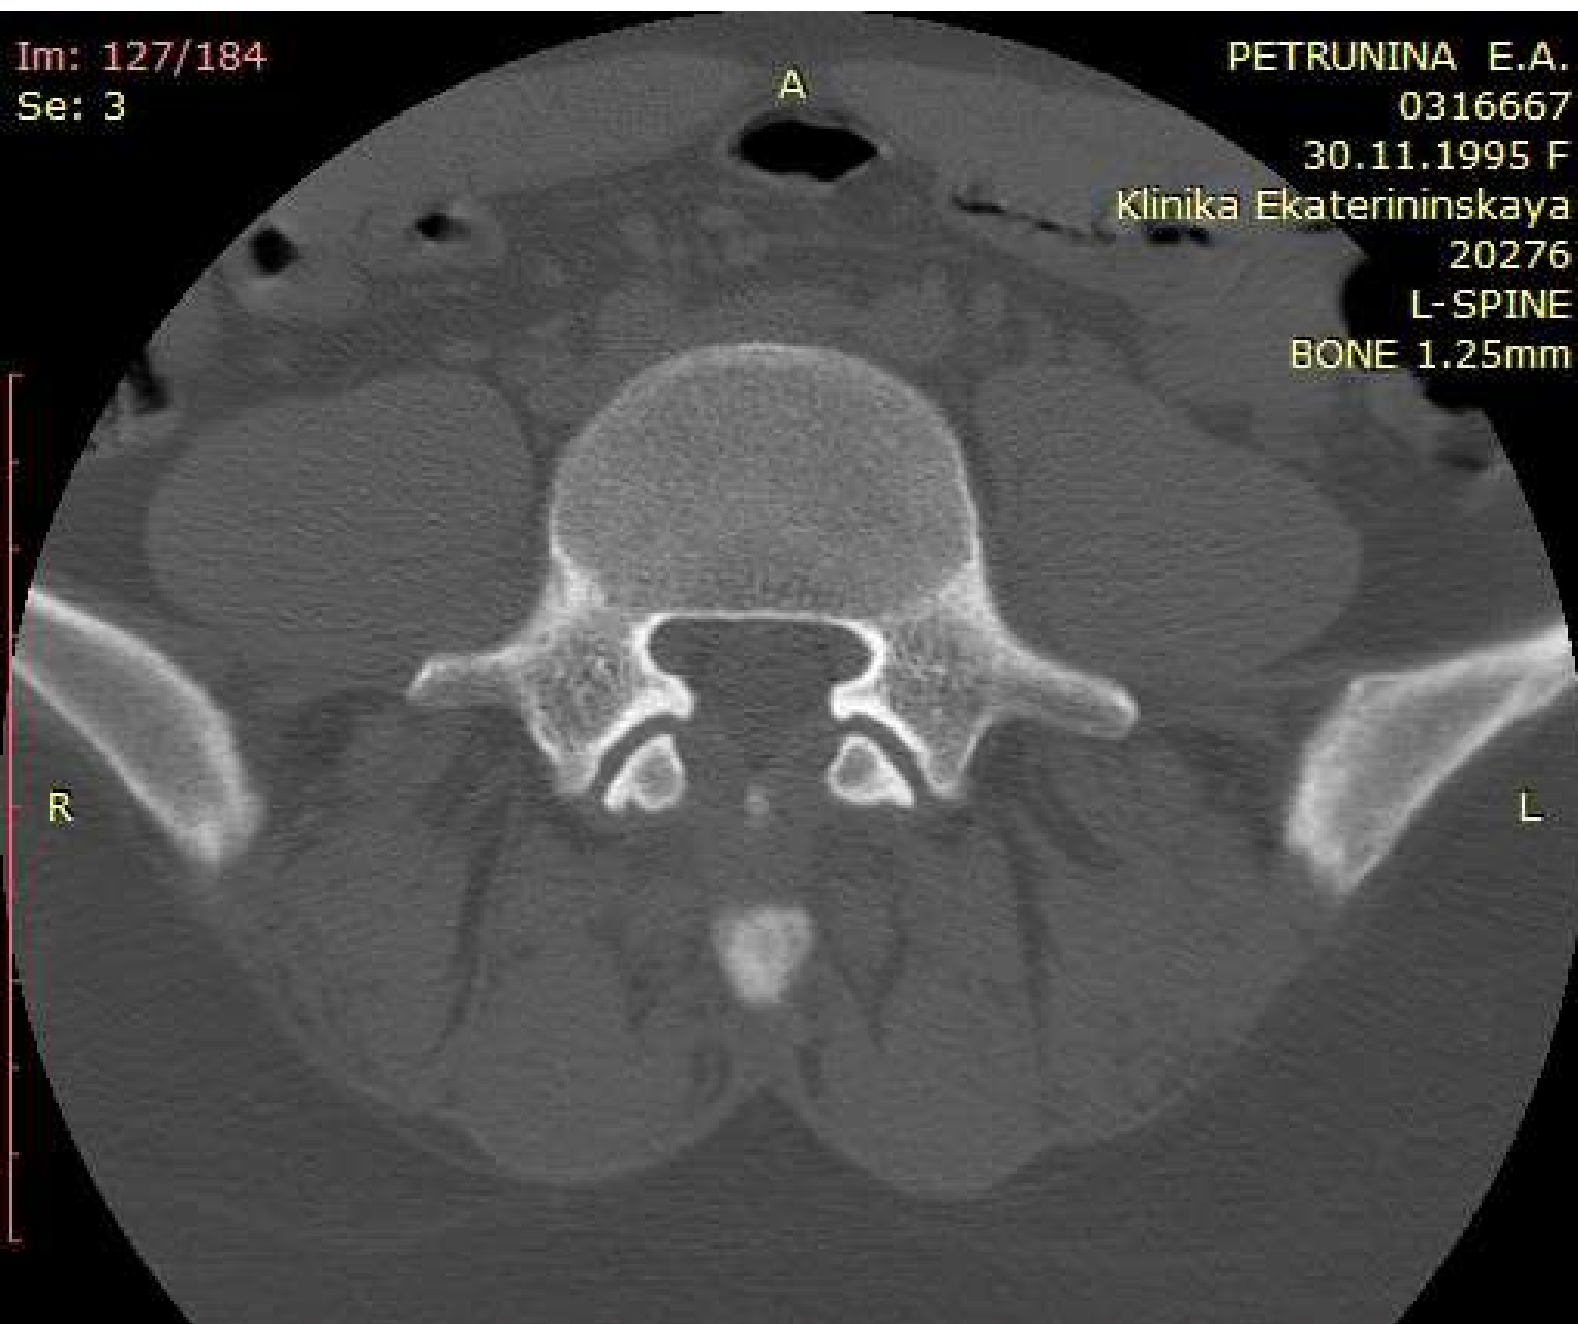

You have 30 days left in your trial period.
Purchase a license at <https://radiantviewer.com/store/>

WL: 350 WW: 2000 [D]
T: 1.3mm L: -62.3mm

P

350mA 120kV
19.02.2022 13:54:52

Im: 127/184
Se: 3

PETRUNINA E.A.
0316667
30.11.1995 F
Klinika Ekaterininskaya
20276
L-SPINE
BONE 1.25mm