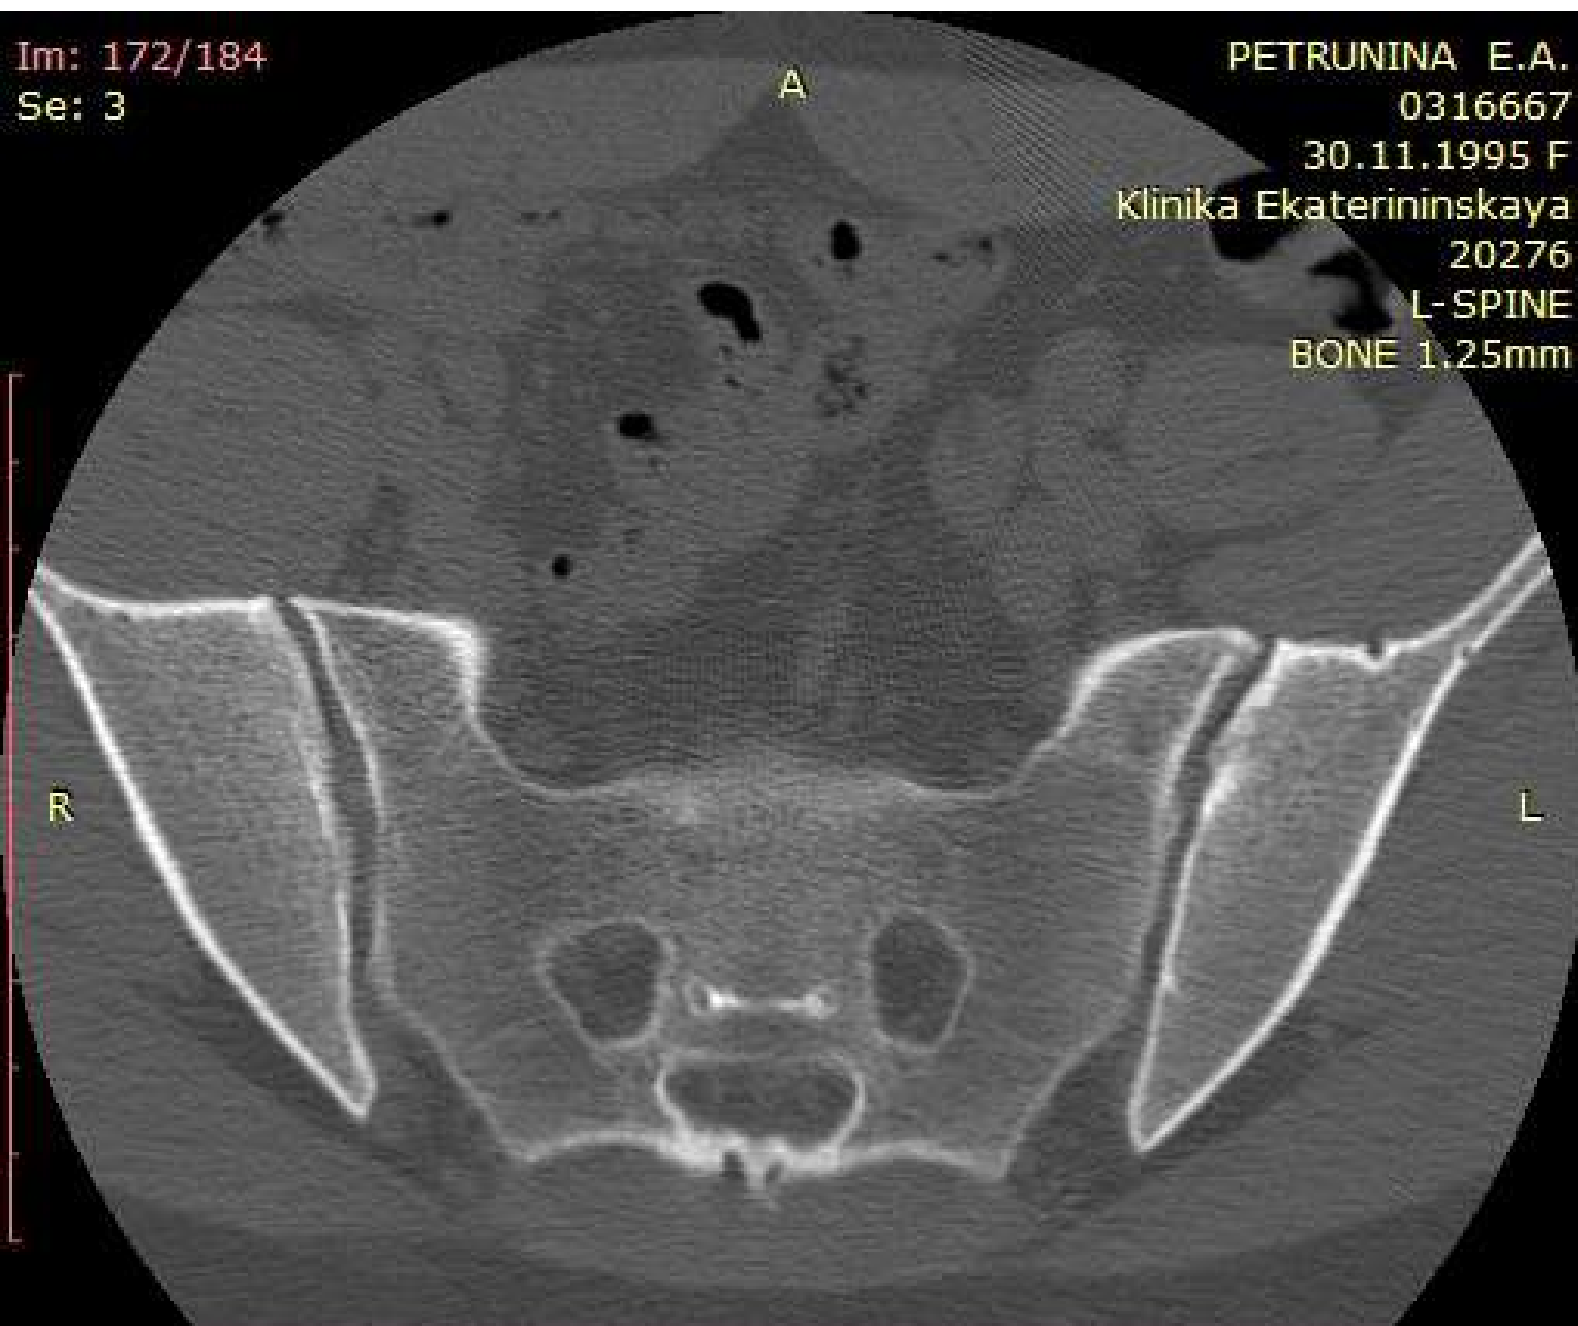

Im: 172/184
Se: 3

PETRUNINA E.A.
0316667
30.11.1995 F
Klinika Ekaterininskaya
20276
L-SPINE
BONE 1.25mm

You have 30 days left in your trial period.
Purchase a license at <https://radiantviewer.com/store/>

WL: 350 WW: 2000 [D]
T: 1.3mm L: -117.3mm

350mA 120kV
19.02.2022 13:54:52

P