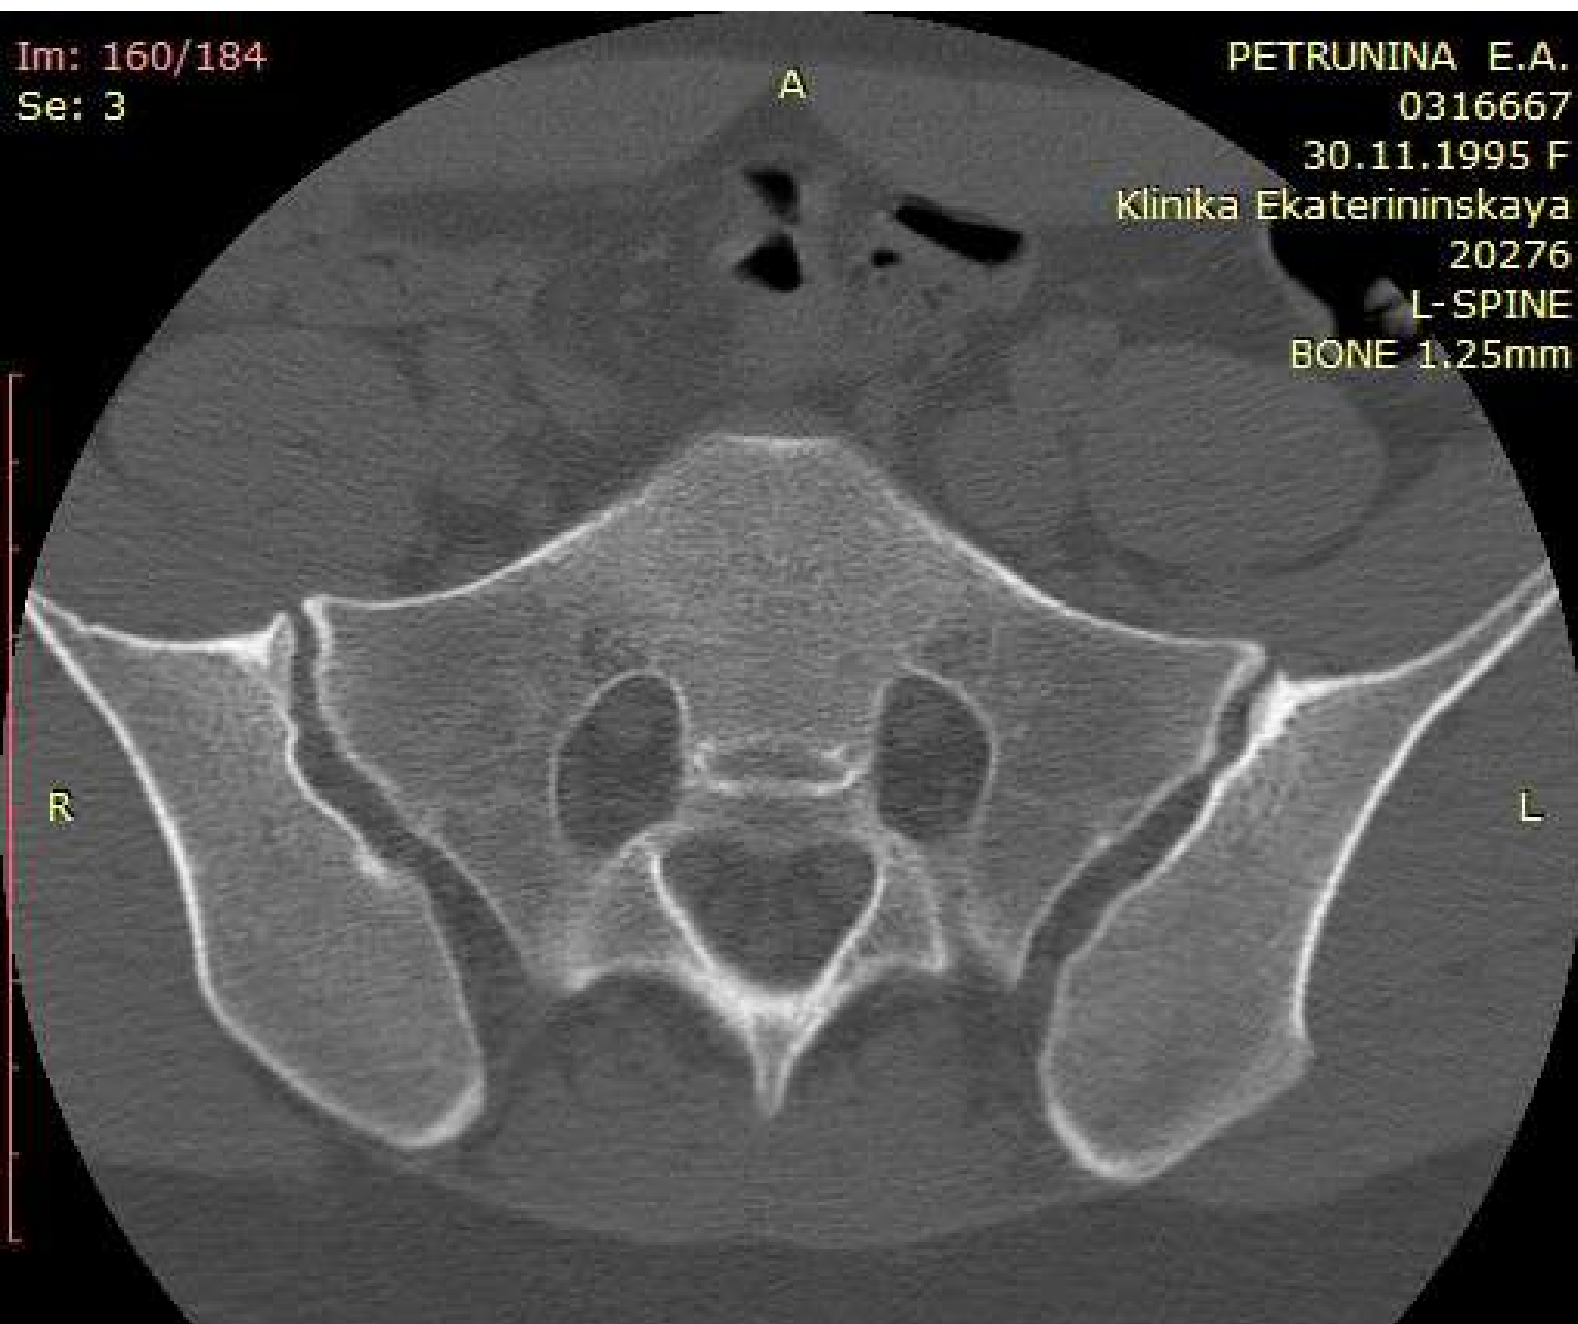

Im: 160/184
Se: 3

PETRUNINA E.A.
0316667
30.11.1995 F
Klinika Ekaterininskaya
20276
L-SPINE
BONE 1.25mm

You have 30 days left in your trial period.
Purchase a license at <https://radiantviewer.com/store/>

WL: 350 WW: 2000 [D]
T: 1.3mm L: -102.3mm

350mA 120kV
19.02.2022 13:54:52

P