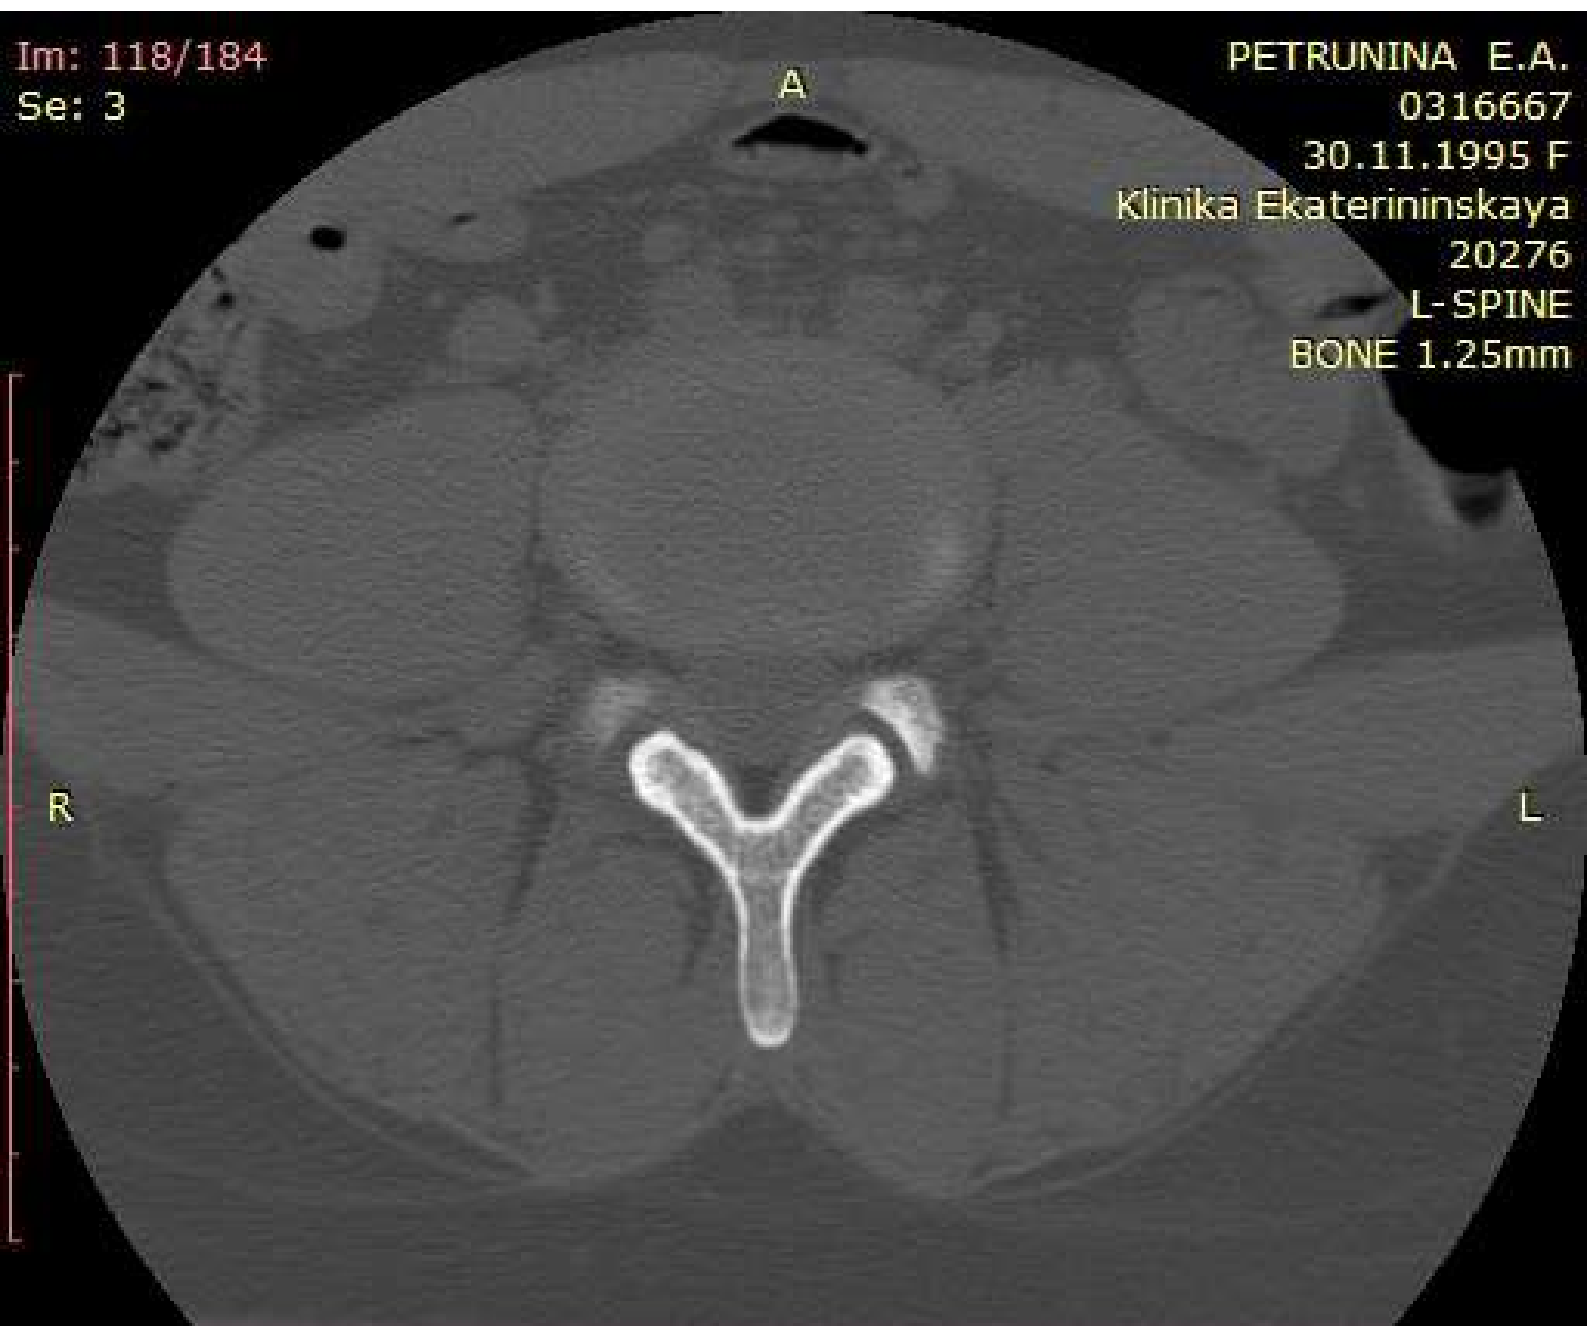

Im: 118/184
Se: 3

PETRUNINA E.A.
0316667
30.11.1995 F
Klinika Ekaterininskaya
20276
L-SPINE
BONE 1.25mm

You have 30 days left in your trial period.
Purchase a license at <https://radiantviewer.com/store/>

WL: 350 WW: 2000 [D]
T: 1.3mm L: -49.8mm

P

350mA 120kV
19.02.2022 13:54:52