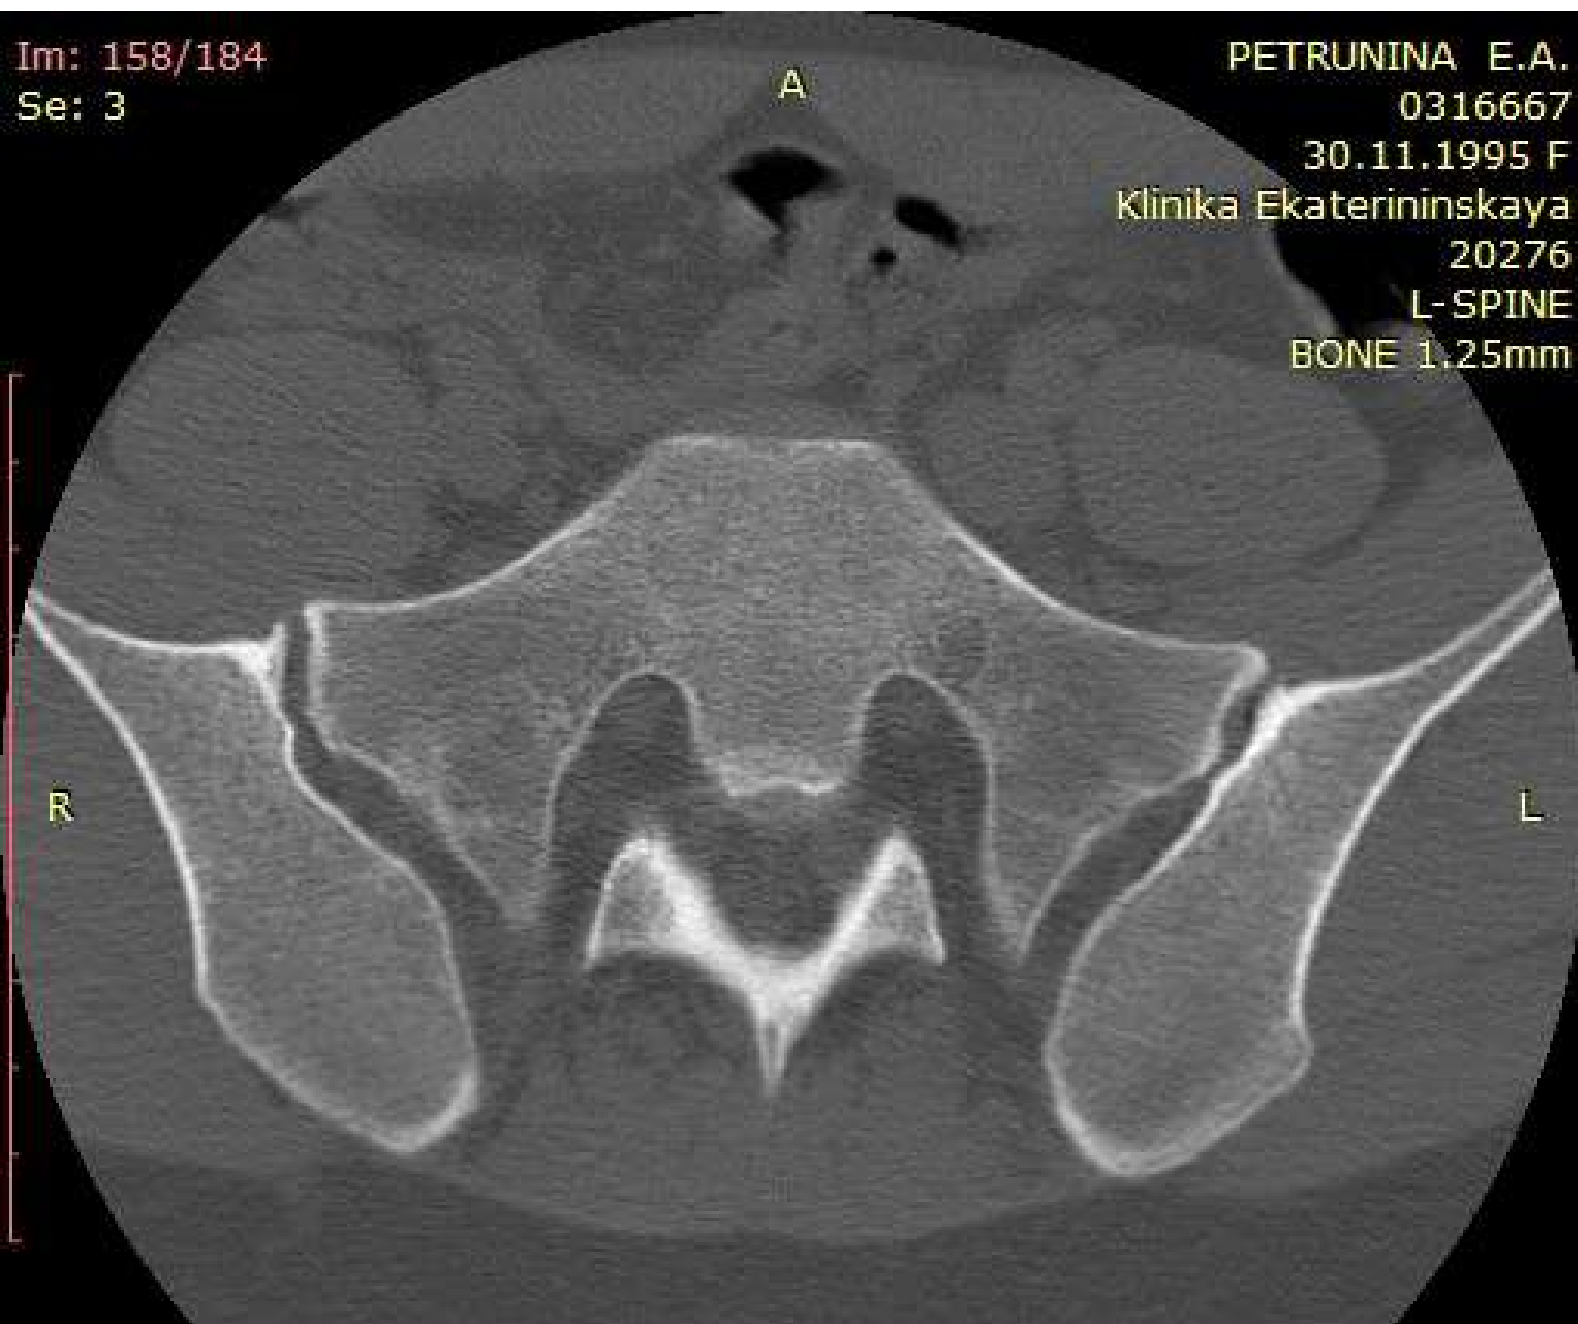

Im: 158/184
Se: 3

PETRUNINA E.A.
0316667
30.11.1995 F
Klinika Ekaterininskaya
20276
L-SPINE
BONE 1.25mm

You have 30 days left in your trial period.
Purchase a license at <https://radiantviewer.com/store/>

WL: 350 WW: 2000 [D]
T: 1.3mm L: -99.8mm

350mA 120kV
19.02.2022 13:54:52

P