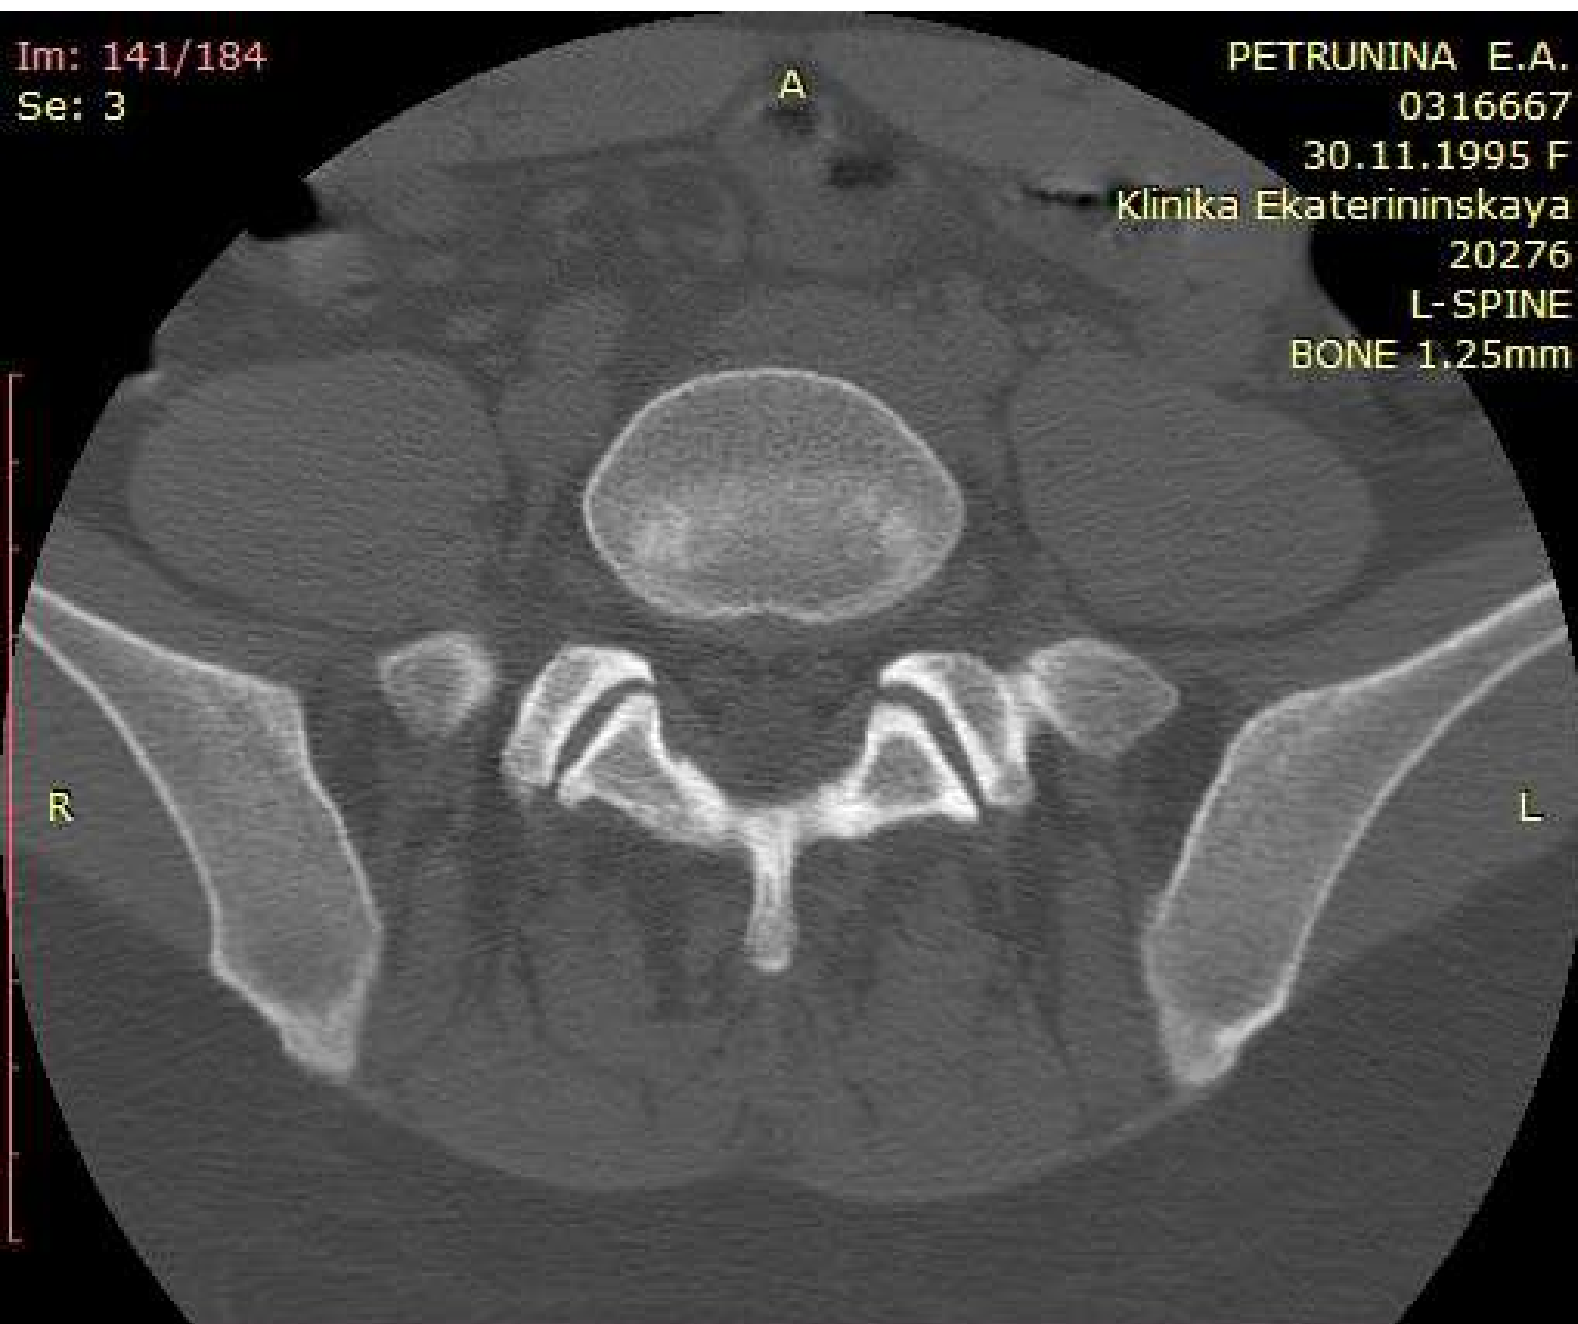

Im: 141/184
Se: 3

PETRUNINA E.A.
0316667
30.11.1995 F
Klinika Ekaterininskaya
20276
L-SPINE
BONE 1.25mm

You have 30 days left in your trial period.
Purchase a license at <https://radiantviewer.com/store/>

WL: 350 WW: 2000 [D]
T: 1.3mm L: -78.5mm

P

350mA 120kV
19.02.2022 13:54:52