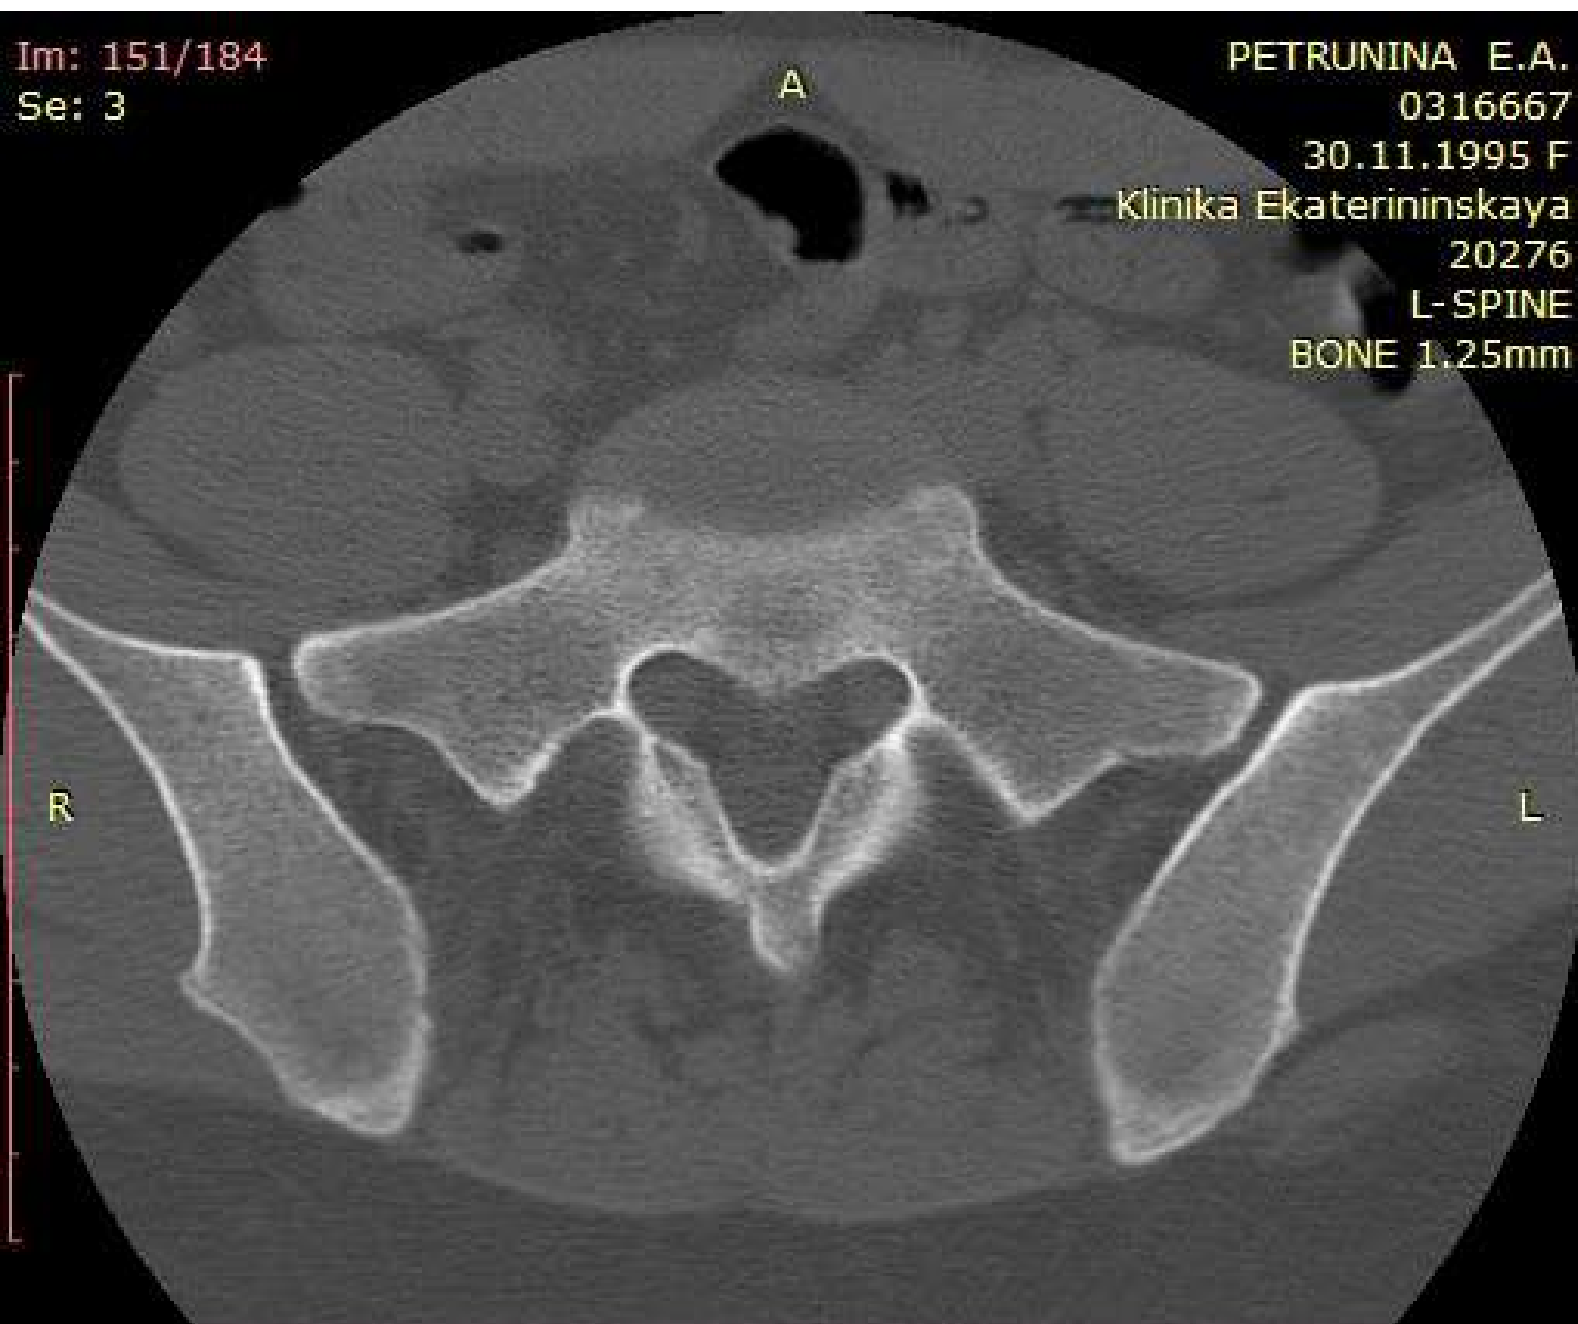

Im: 151/184
Se: 3

PETRUNINA E.A.
0316667
30.11.1995 F
Klinika Ekaterininskaya
20276
L-SPINE
BONE 1.25mm

WL: 350 WW: 2000 [D]
T: 1.3mm L: -91.0mm

P

350mA 120kV
19.02.2022 13:54:52