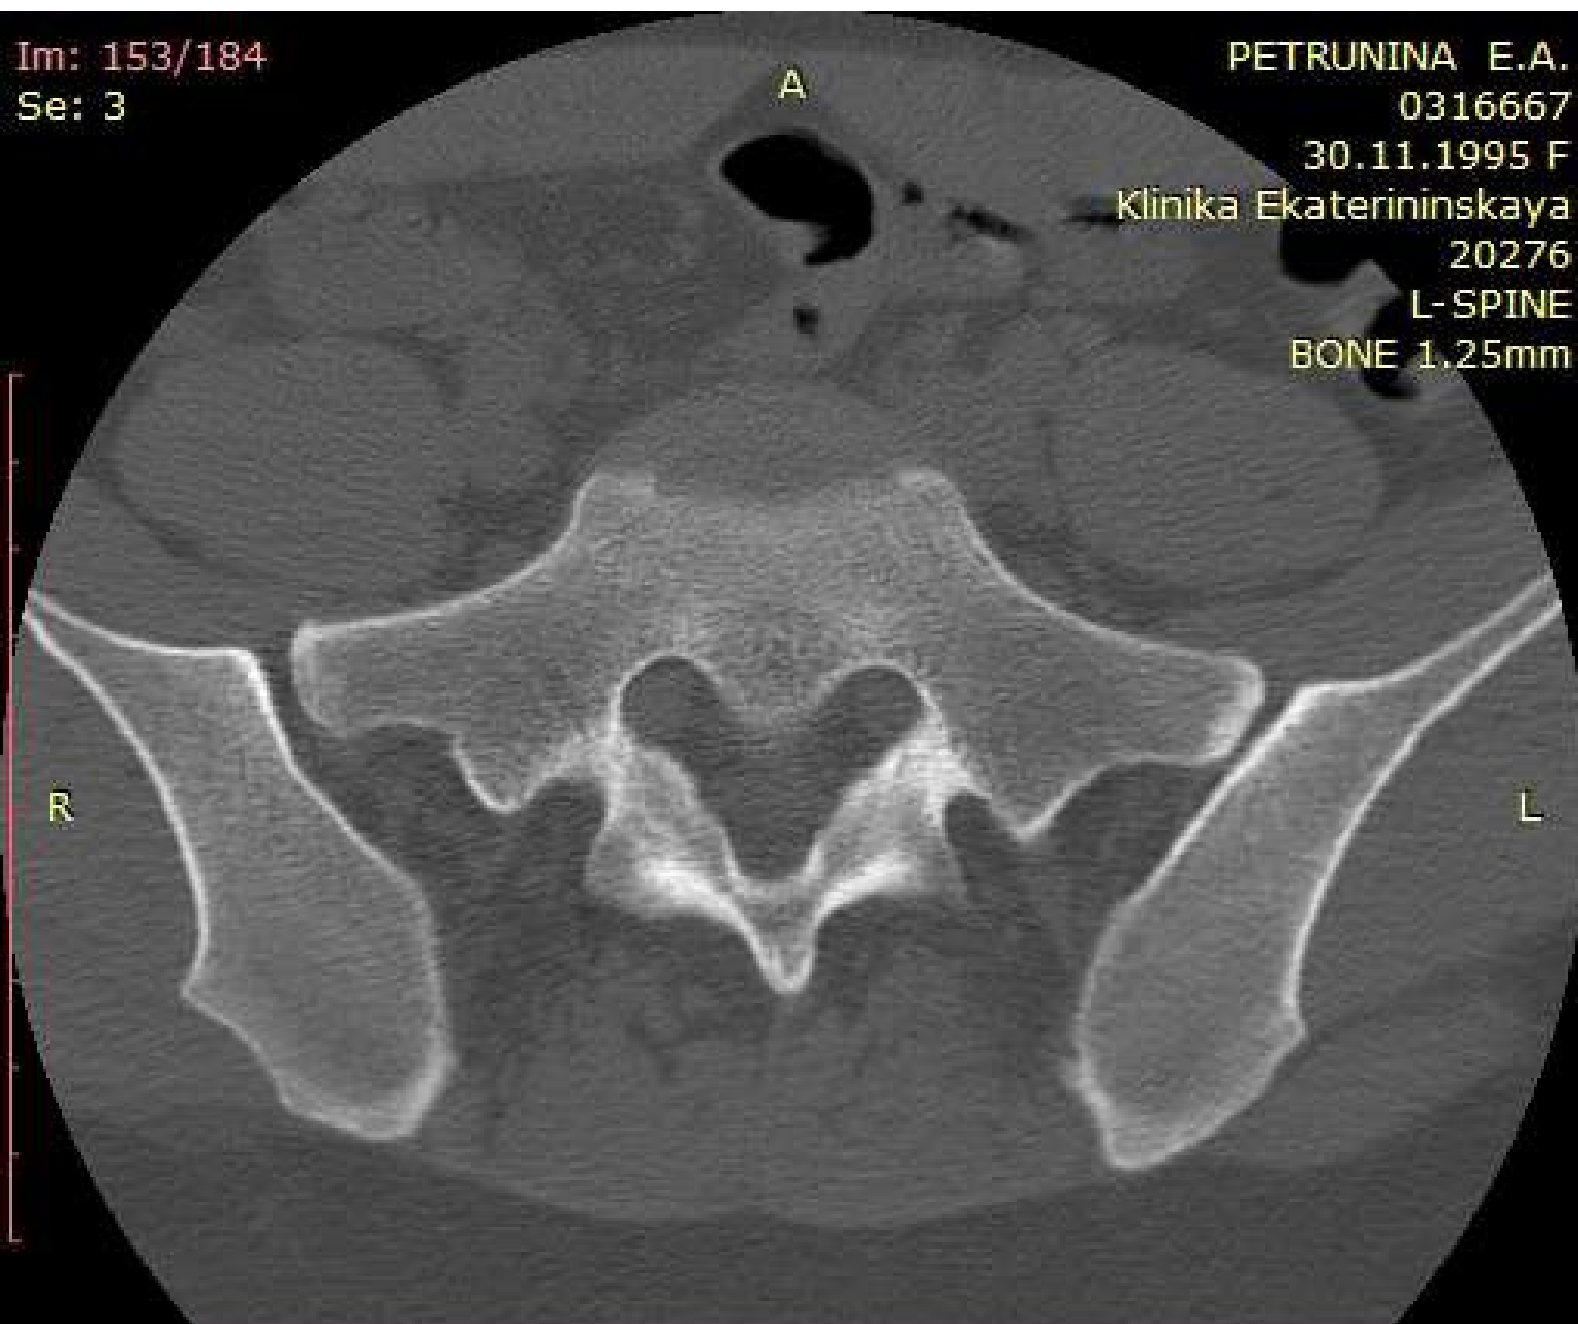

Im: 153/184
Se: 3

PETRUNINA E.A.
0316667
30.11.1995 F
Klinika Ekaterininskaya
20276
L-SPINE
BONE 1.25mm

You have 30 days left in your trial period.
Purchase a license at <https://radiantviewer.com/store/>

WL: 350 WW: 2000 [D]
T: 1.3mm L: -93.5mm

P

350mA 120kV
19.02.2022 13:54:52