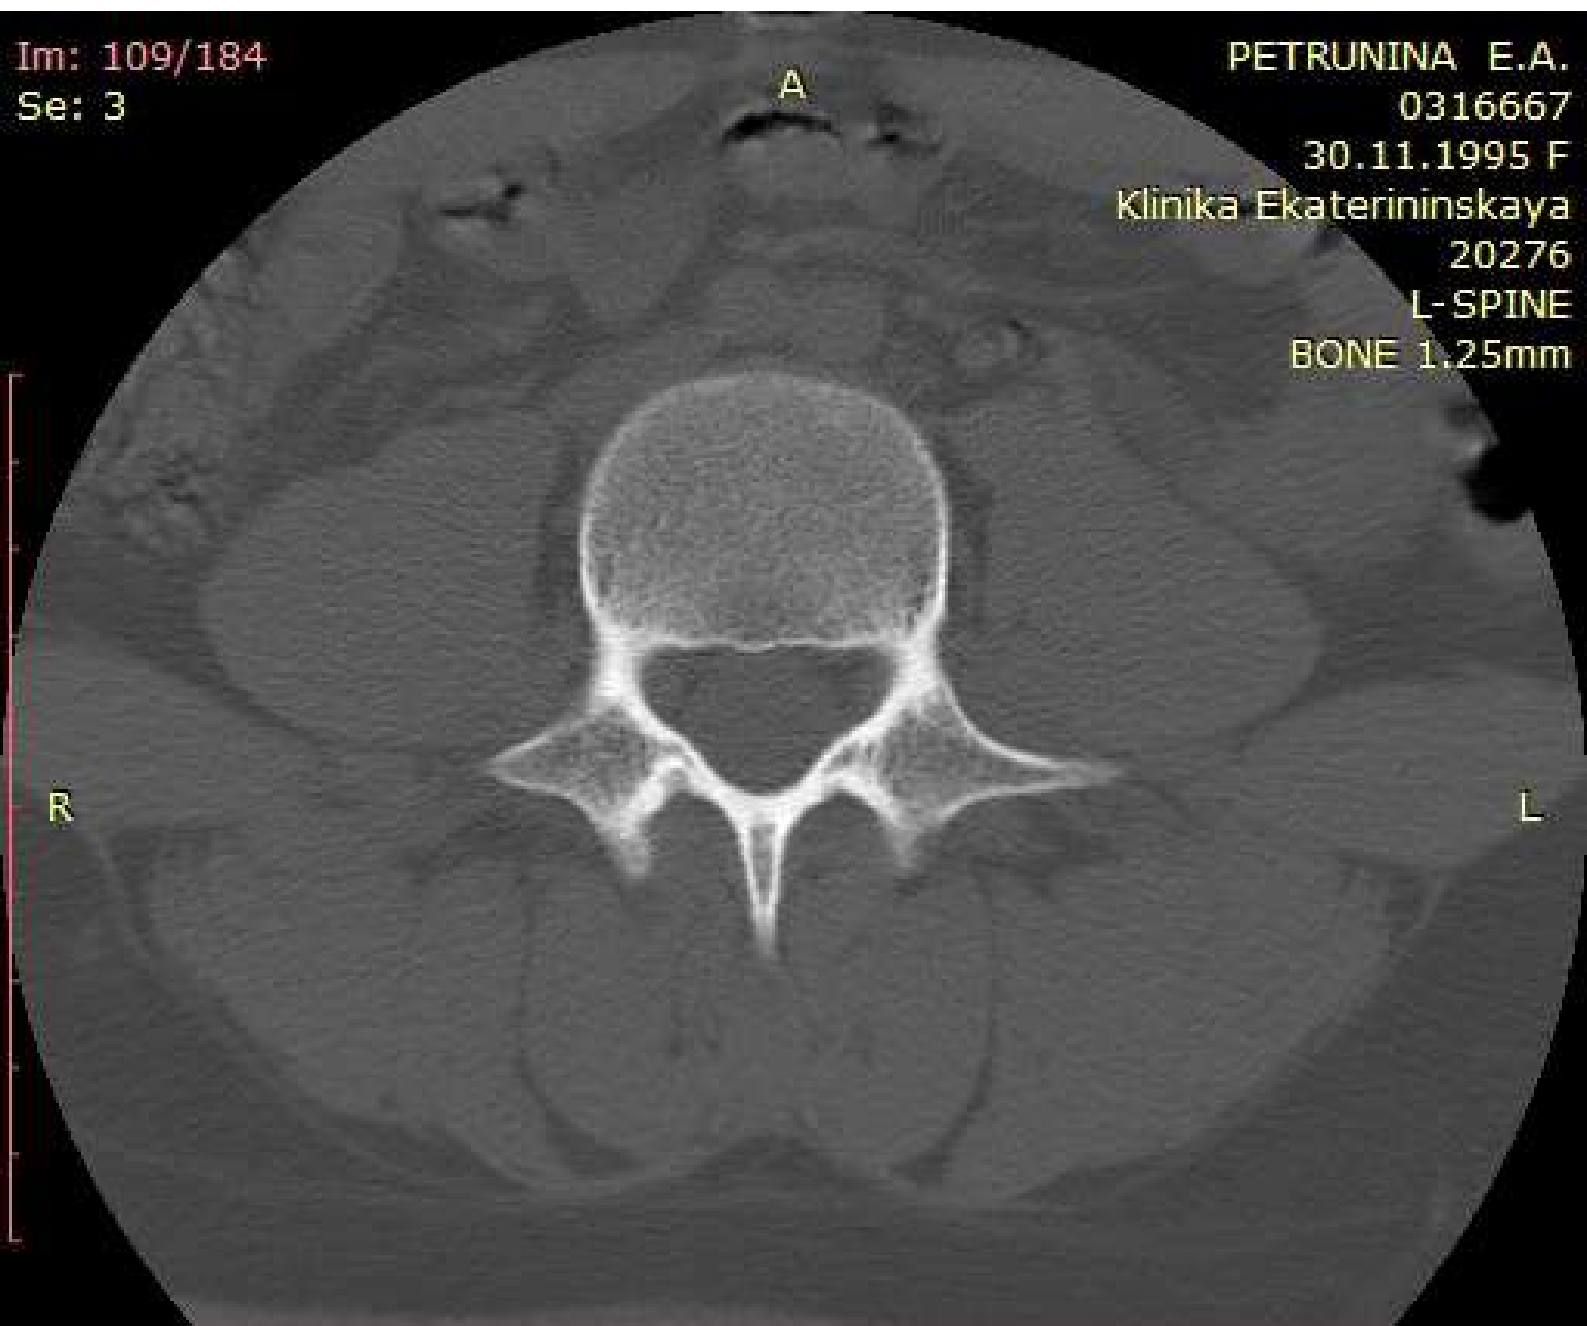

Im: 109/184
Se: 3

PETRUNINA E.A.
0316667
30.11.1995 F
Klinika Ekaterininskaya
20276
L-SPINE
BONE 1.25mm

You have 30 days left in your trial period.
Purchase a license at <https://radiantviewer.com/store/>

WL: 350 WW: 2000 [D]
T: 1.3mm L: -38.5mm

P

350mA 120kV
19.02.2022 13:54:52