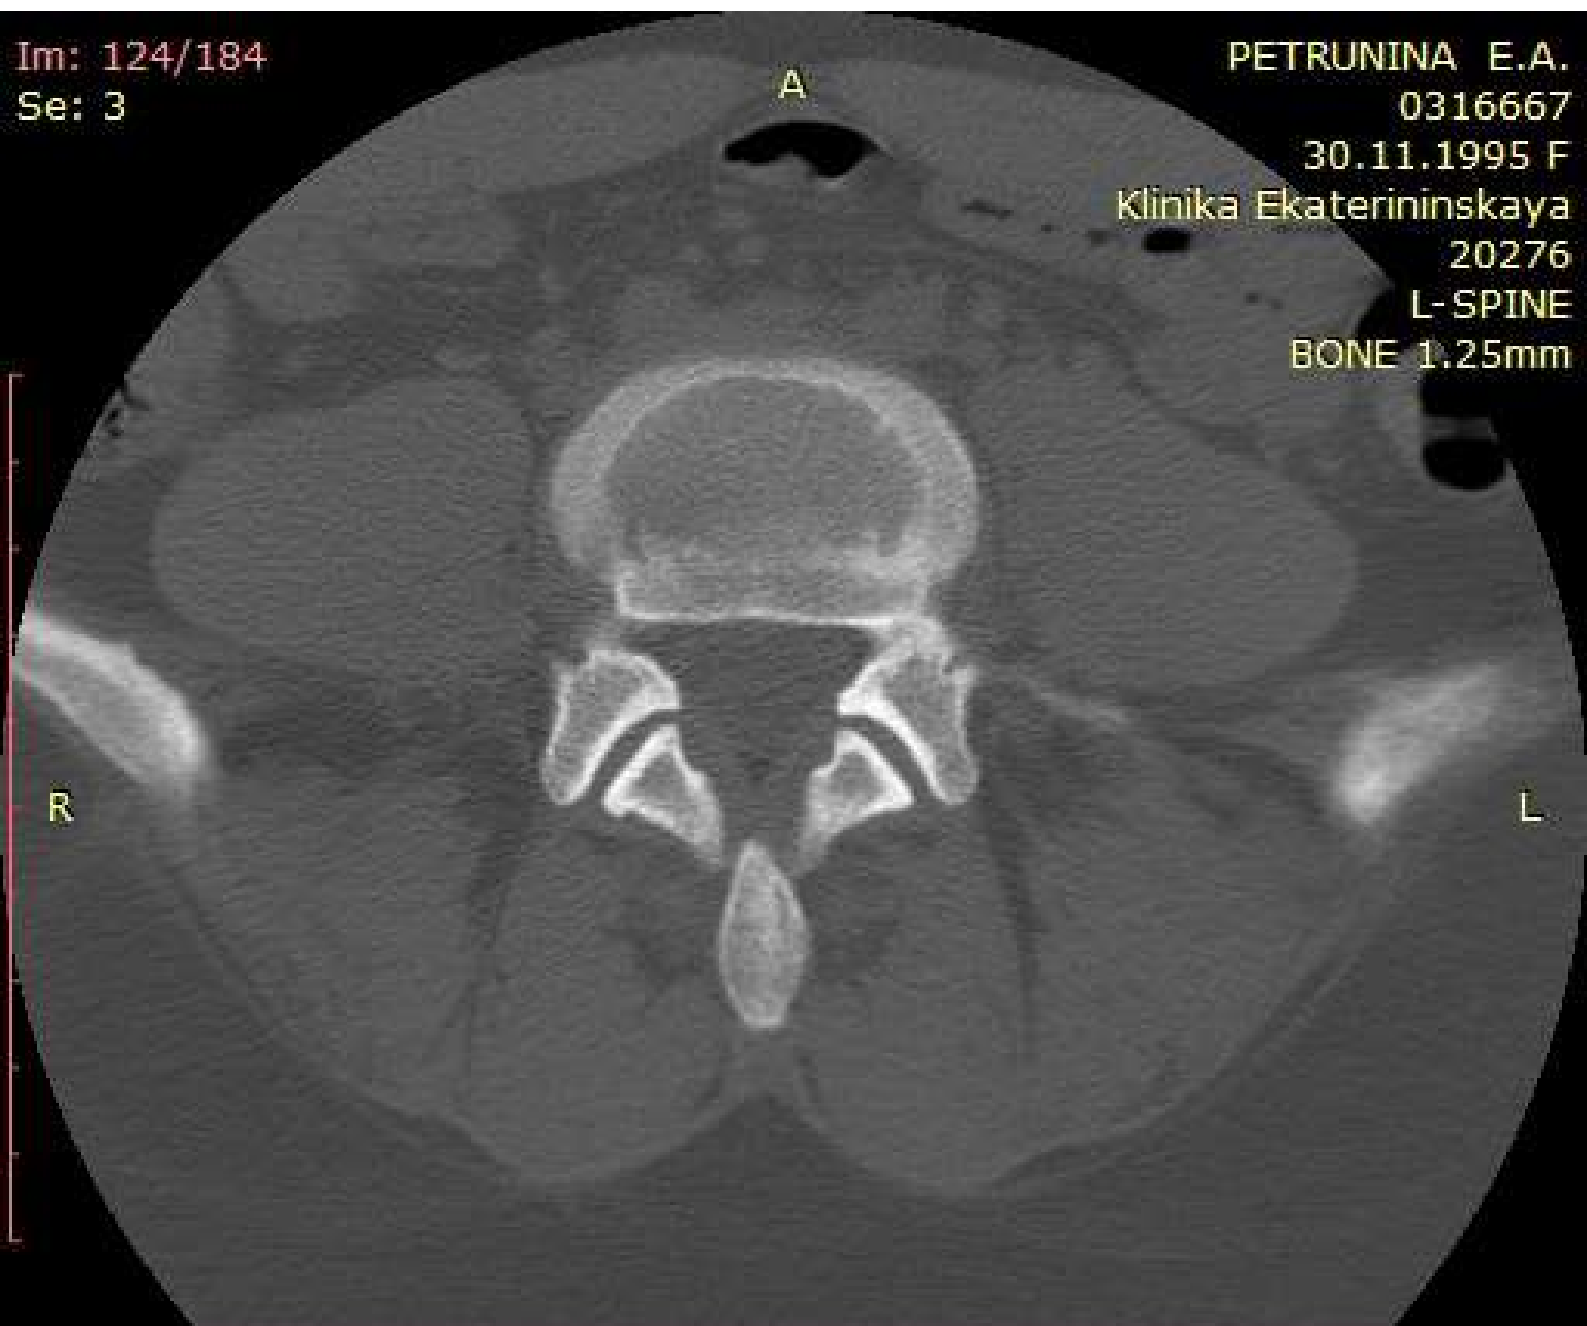

You have 30 days left in your trial period.
Purchase a license at <https://radiantviewer.com/store/>

WL: 350 WW: 2000 [D]
T: 1.3mm L: -58.5mm

P

350mA 120kV
19.02.2022 13:54:52

Im: 124/184
Se: 3

PETRUNINA E.A.
0316667
30.11.1995 F
Klinika Ekaterininskaya
20276
L-SPINE
BONE 1.25mm