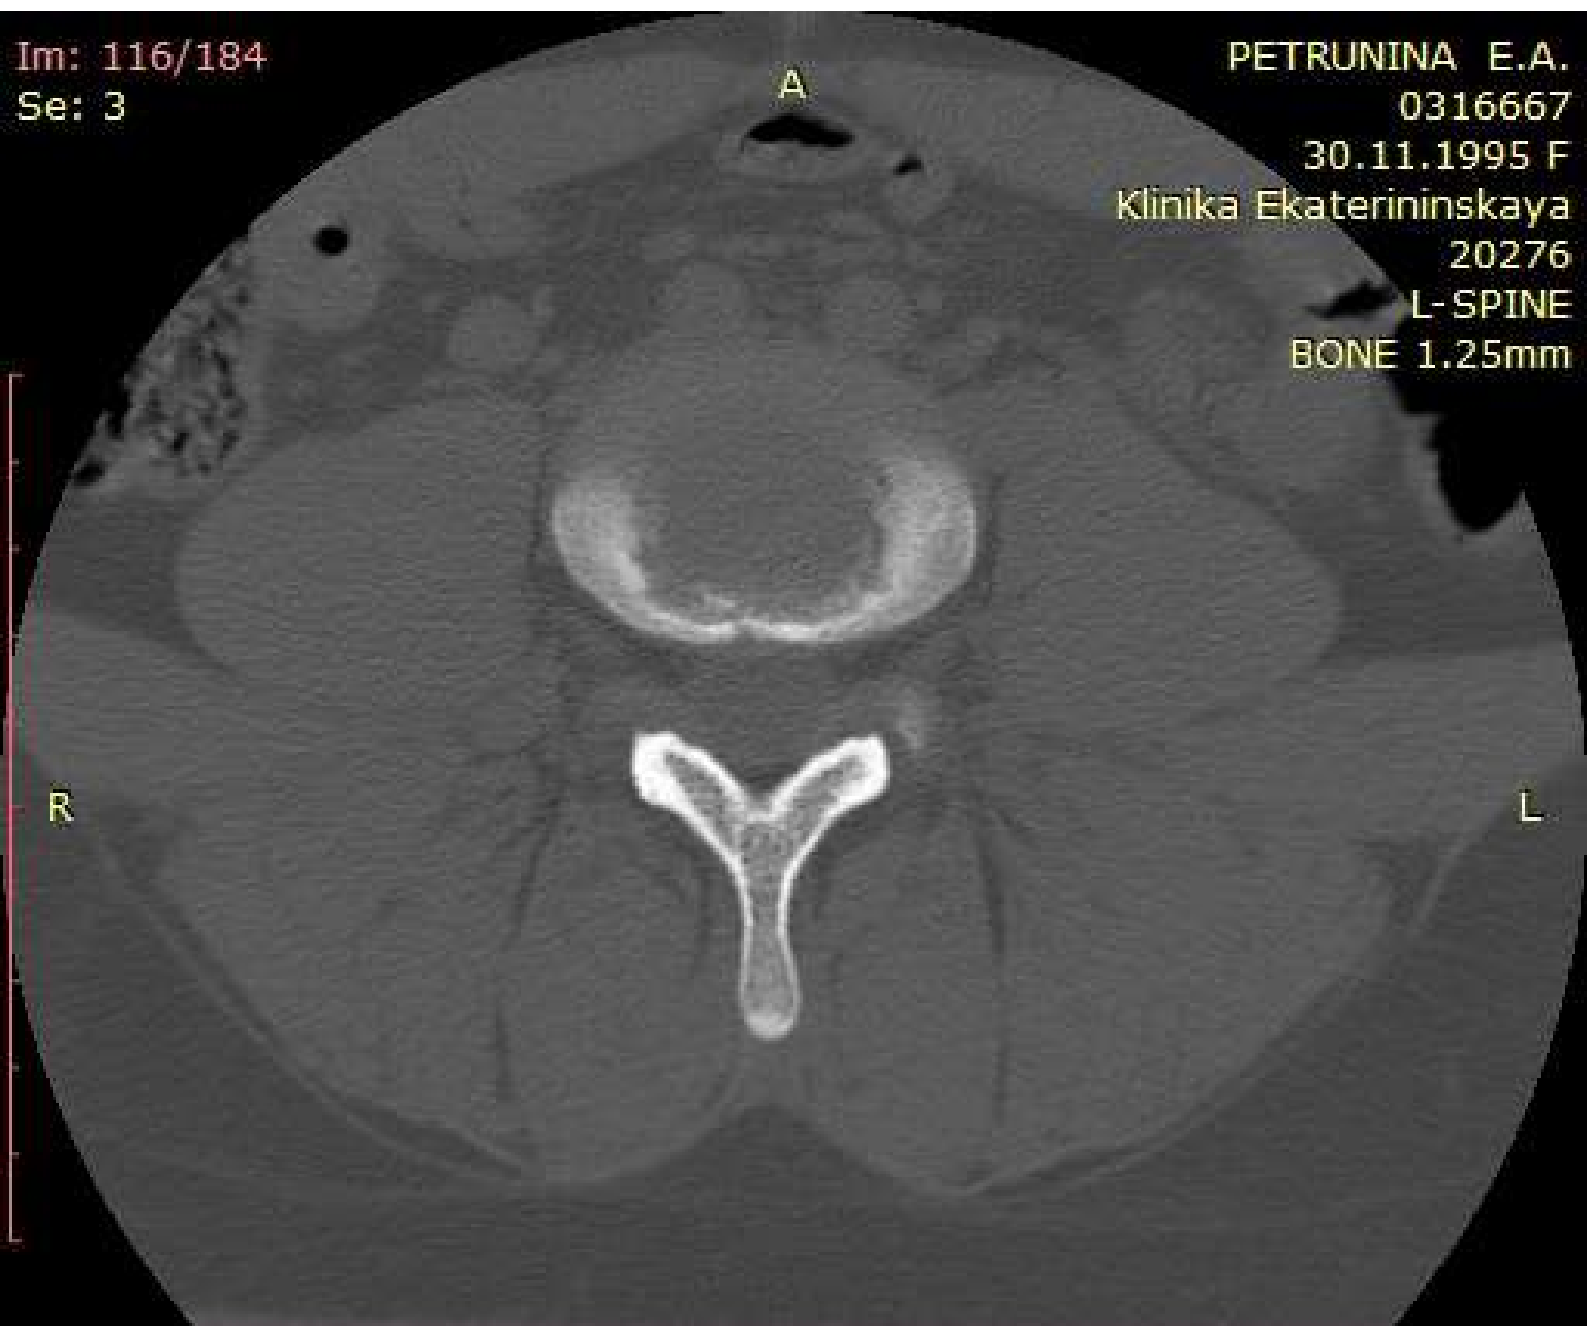

Im: 116/184
Se: 3

PETRUNINA E.A.
0316667
30.11.1995 F
Klinika Ekaterininskaya
20276
L-SPINE
BONE 1.25mm

You have 30 days left in your trial period.
Purchase a license at <https://radiantviewer.com/store/>

WL: 350 WW: 2000 [D]
T: 1.3mm L: -47.3mm

P

350mA 120kV
19.02.2022 13:54:52