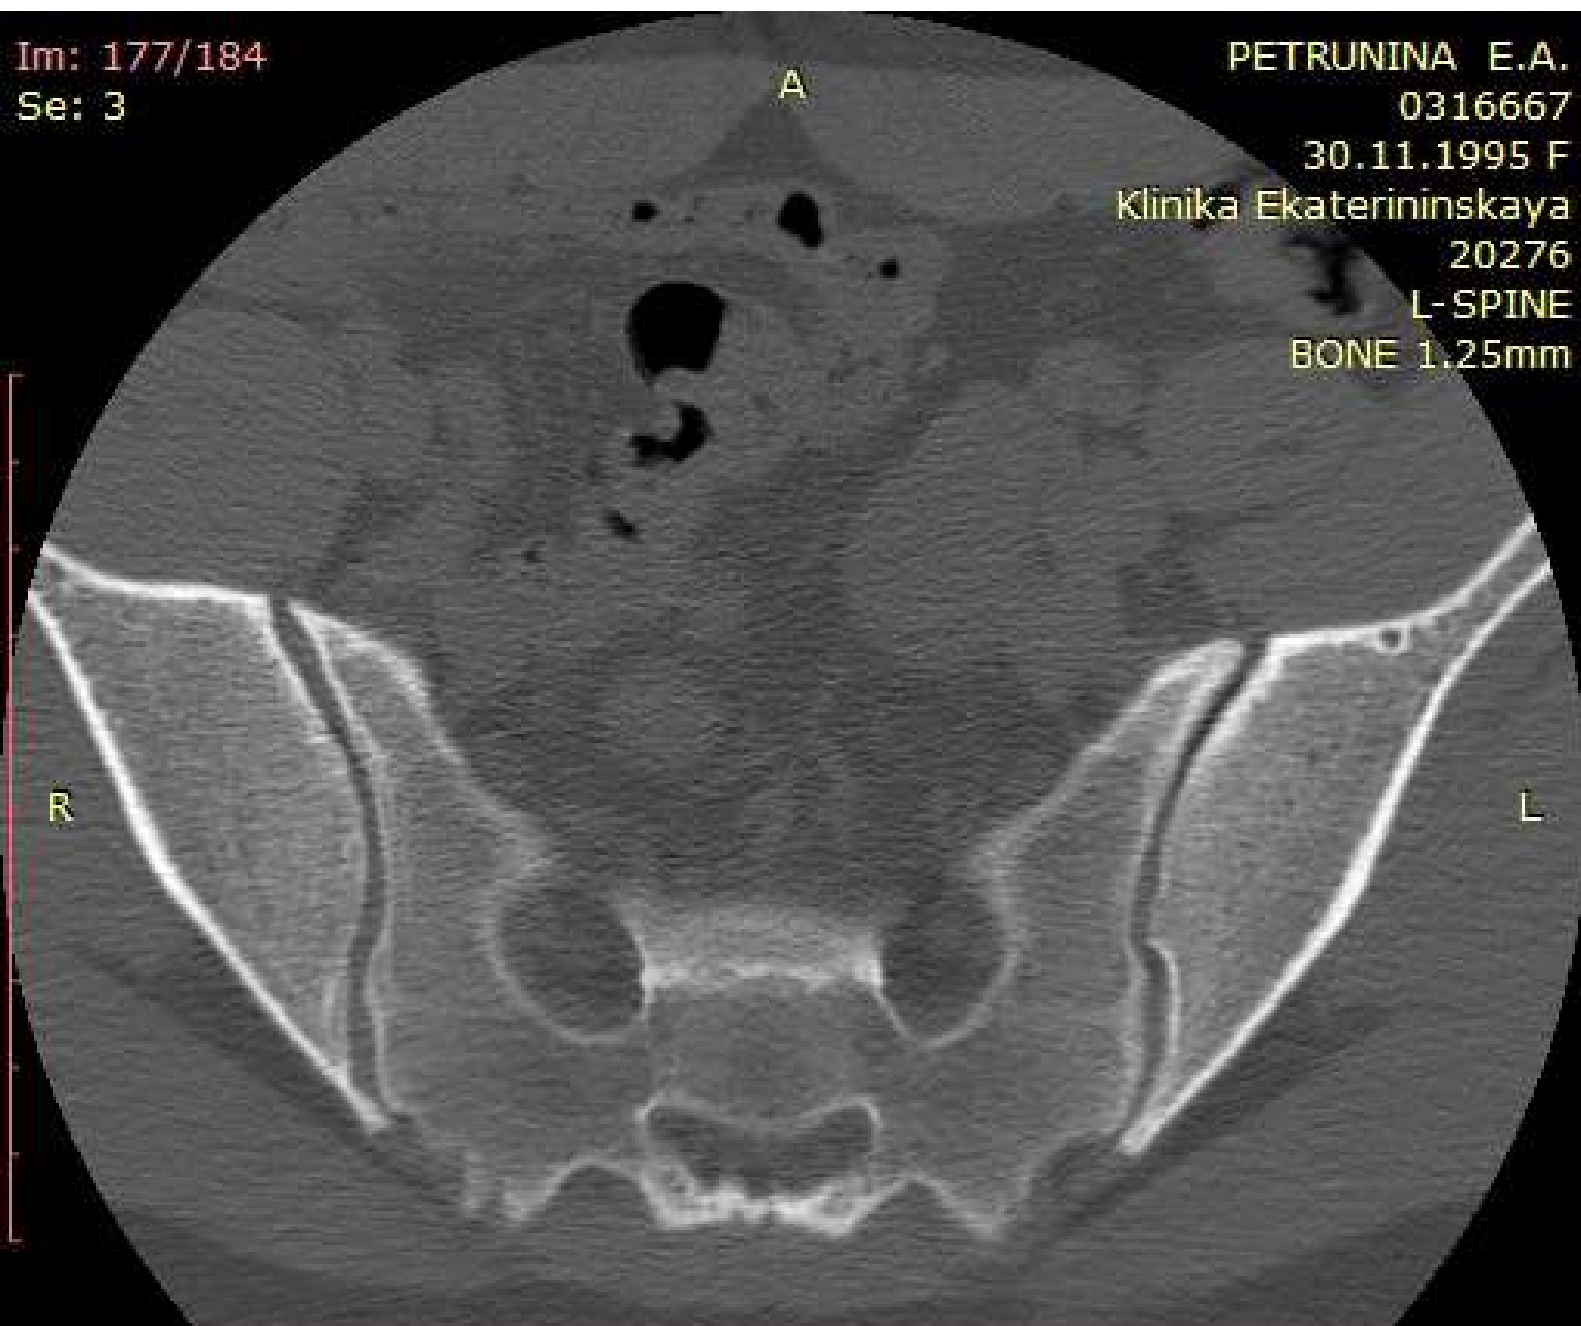

Im: 177/184
Se: 3

PETRUNINA E.A.
0316667
30.11.1995 F
Klinika Ekaterininskaya
20276
L-SPINE
BONE 1.25mm

You have 30 days left in your trial period.
Purchase a license at <https://radiantviewer.com/store/>

WL: 350 WW: 2000 [D]
T: 1.3mm L: -123.5mm

350mA 120kV
19.02.2022 13:54:52