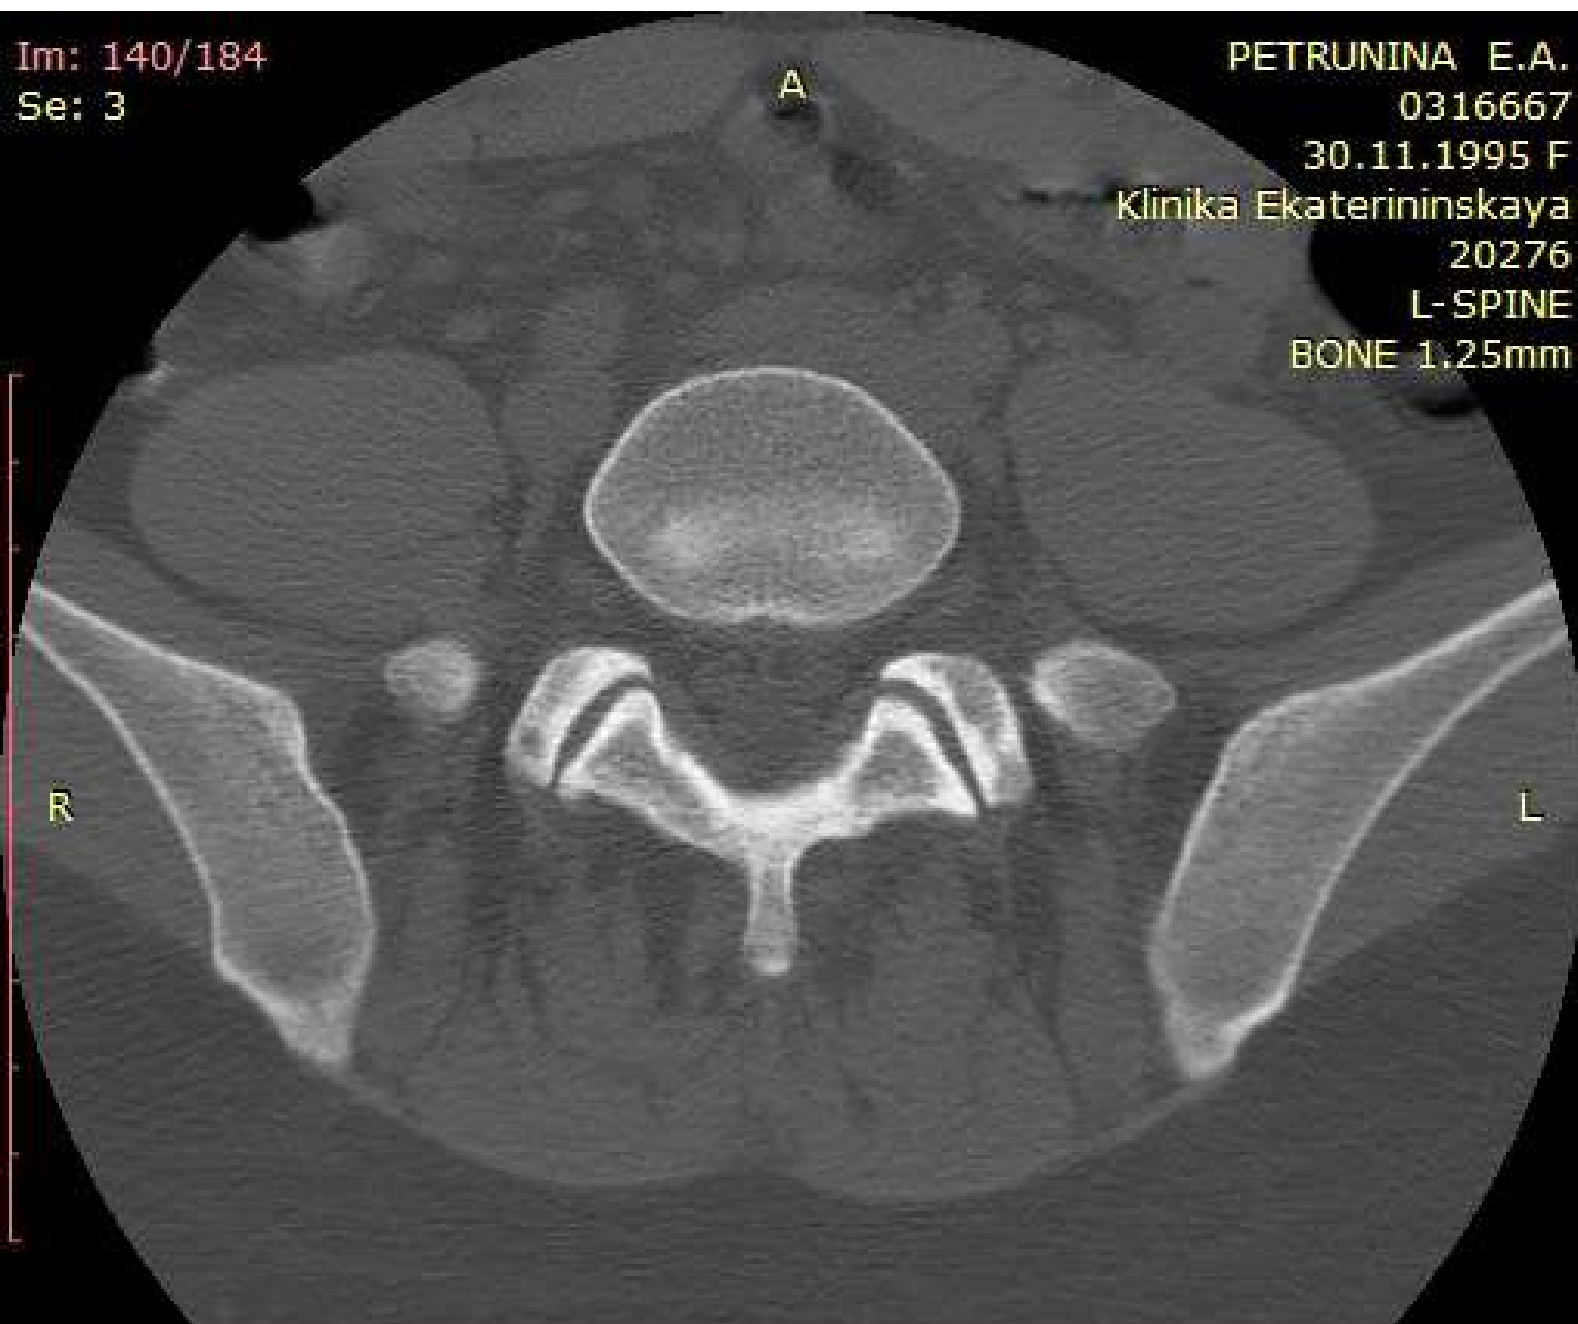

Im: 140/184
Se: 3

PETRUNINA E.A.
0316667
30.11.1995 F
Klinika Ekaterininskaya
20276
L-SPINE
BONE 1.25mm

You have 30 days left in your trial period.
Purchase a license at <https://radiantviewer.com/store/>

WL: 350 WW: 2000 [D]
T: 1.3mm L: -77.3mm

P

350mA 120kV
19.02.2022 13:54:52