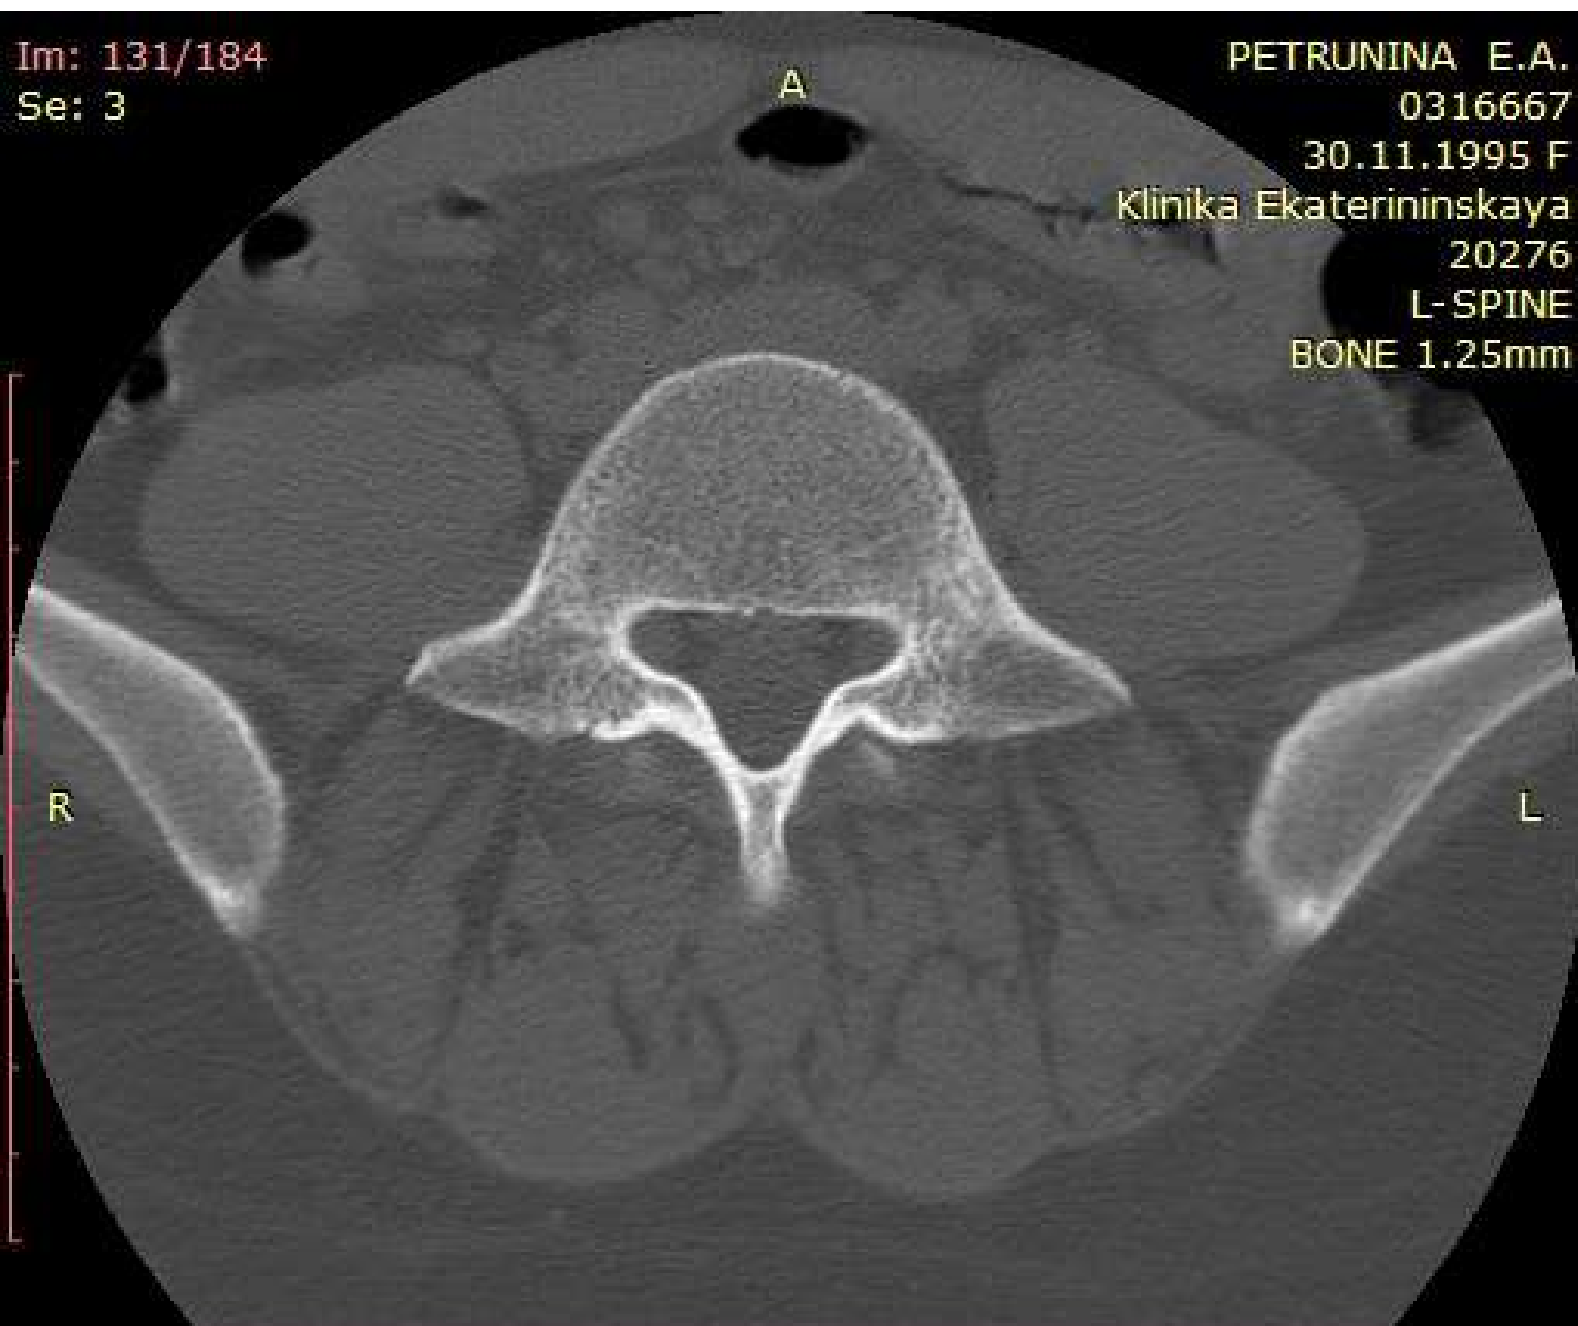

You have 30 days left in your trial period.
Purchase a license at <https://radiantviewer.com/store/>

WL: 350 WW: 2000 [D]
T: 1.3mm L: -67.3mm

P

350mA 120kV
19.02.2022 13:54:52

Im: 131/184
Se: 3

PETRUNINA E.A.
0316667
30.11.1995 F
Klinika Ekaterininskaya
20276
L-SPINE
BONE 1.25mm