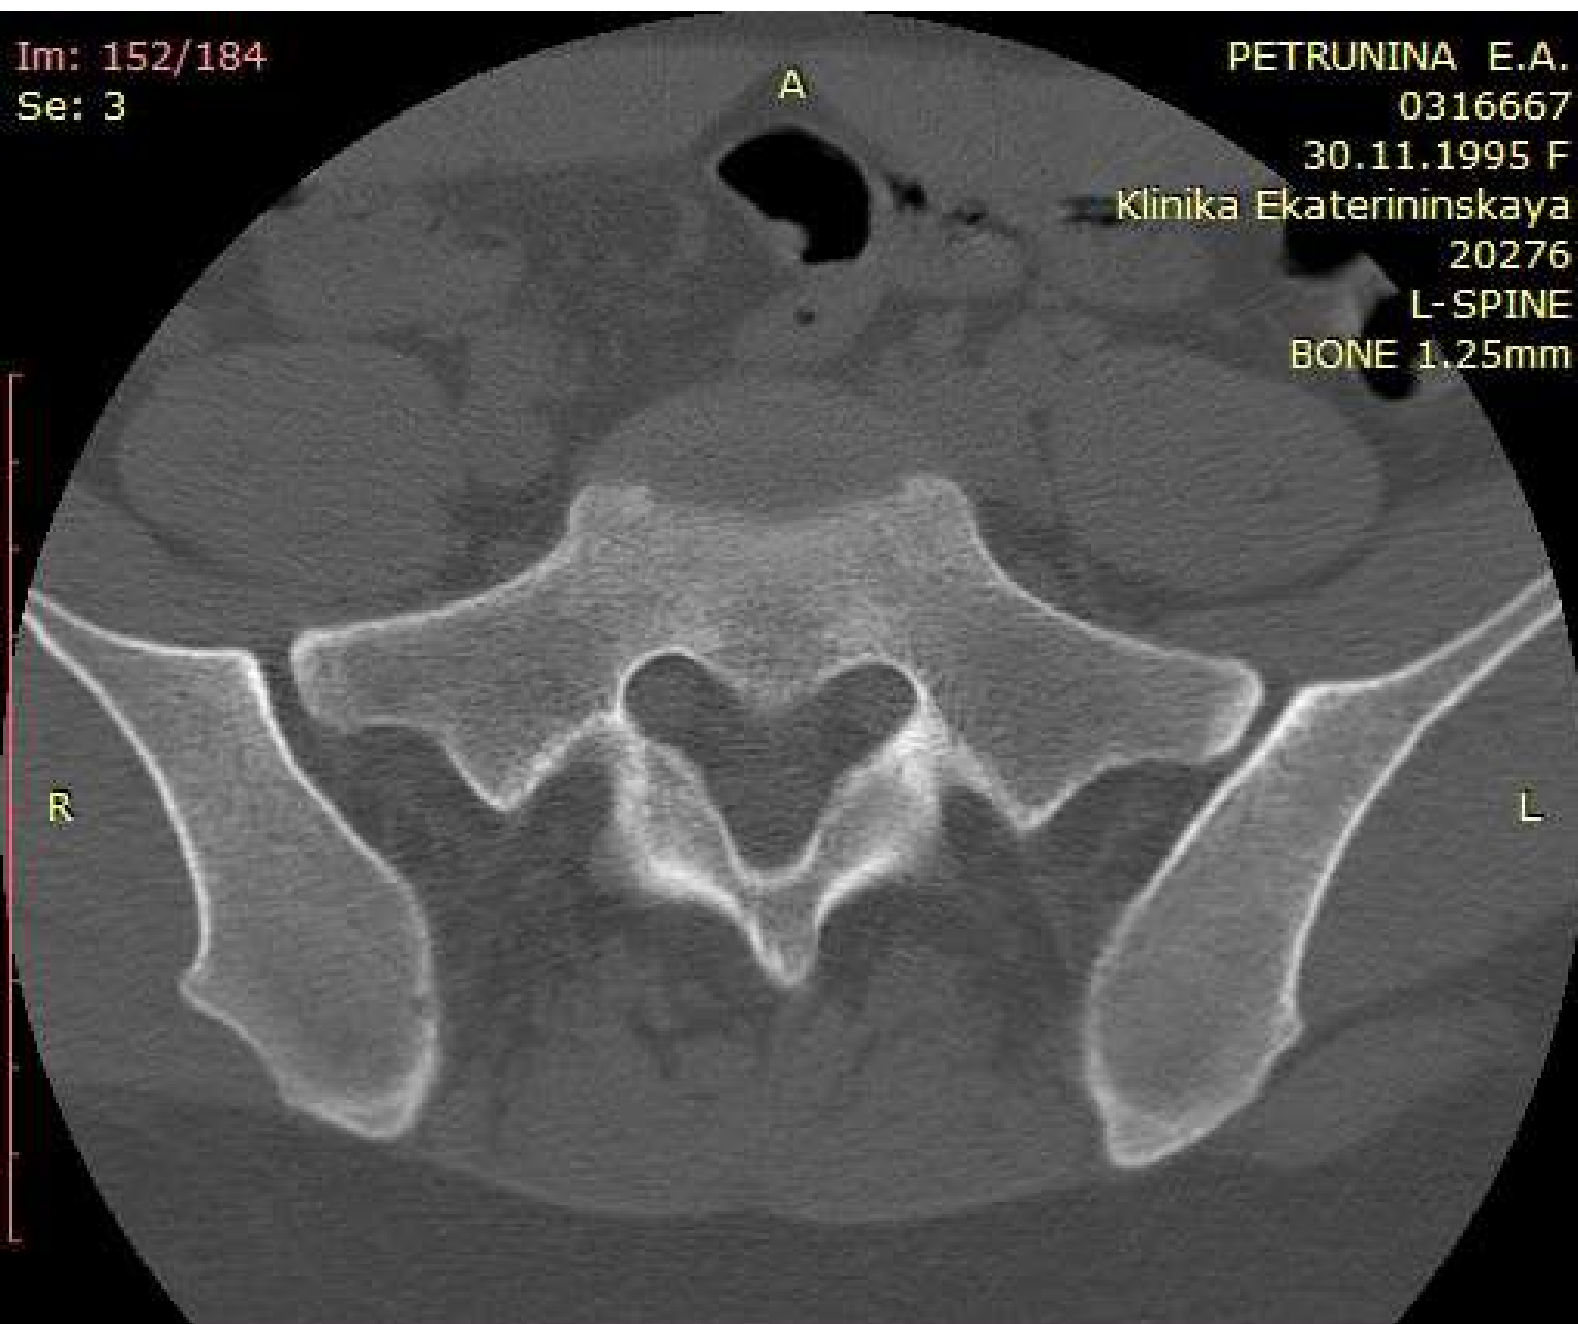

Im: 152/184
Se: 3

PETRUNINA E.A.
0316667
30.11.1995 F
Klinika Ekaterininskaya
20276
L-SPINE
BONE 1.25mm

You have 30 days left in your trial period.
Purchase a license at <https://radiantviewer.com/store/>

WL: 350 WW: 2000 [D]
T: 1.3mm L: -92.3mm

P

350mA 120kV
19.02.2022 13:54:52