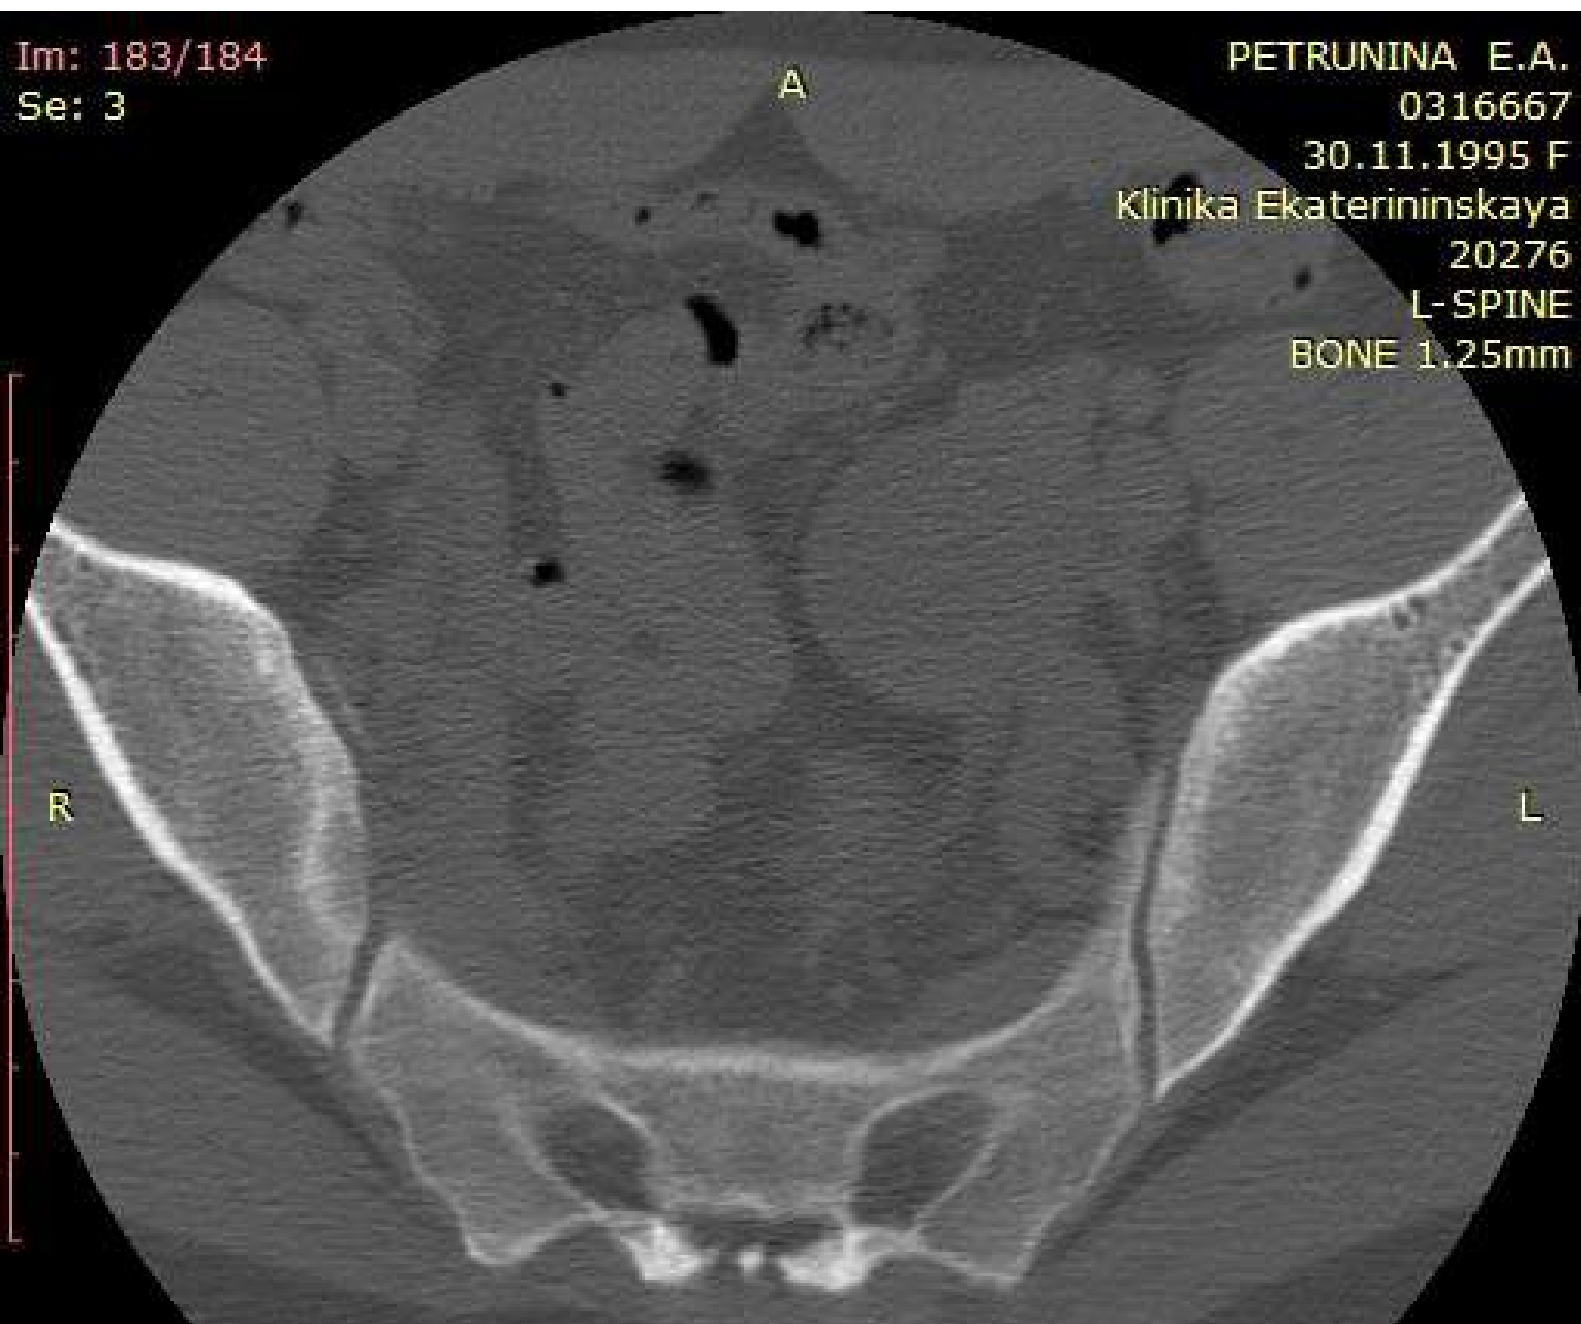

WL: 350 WW: 2000 [D]
T: 1.3mm L: -132.3mm

350mA 120kV
19.02.2022 13:54:52

P

Im: 183/184
Se: 3

PETRUNINA E.A.
0316667
30.11.1995 F
Klinika Ekaterininskaya
20276
L-SPINE
BONE 1.25mm

You have 30 days left in your trial period.
Purchase a license at <https://radiantviewer.com/store/>