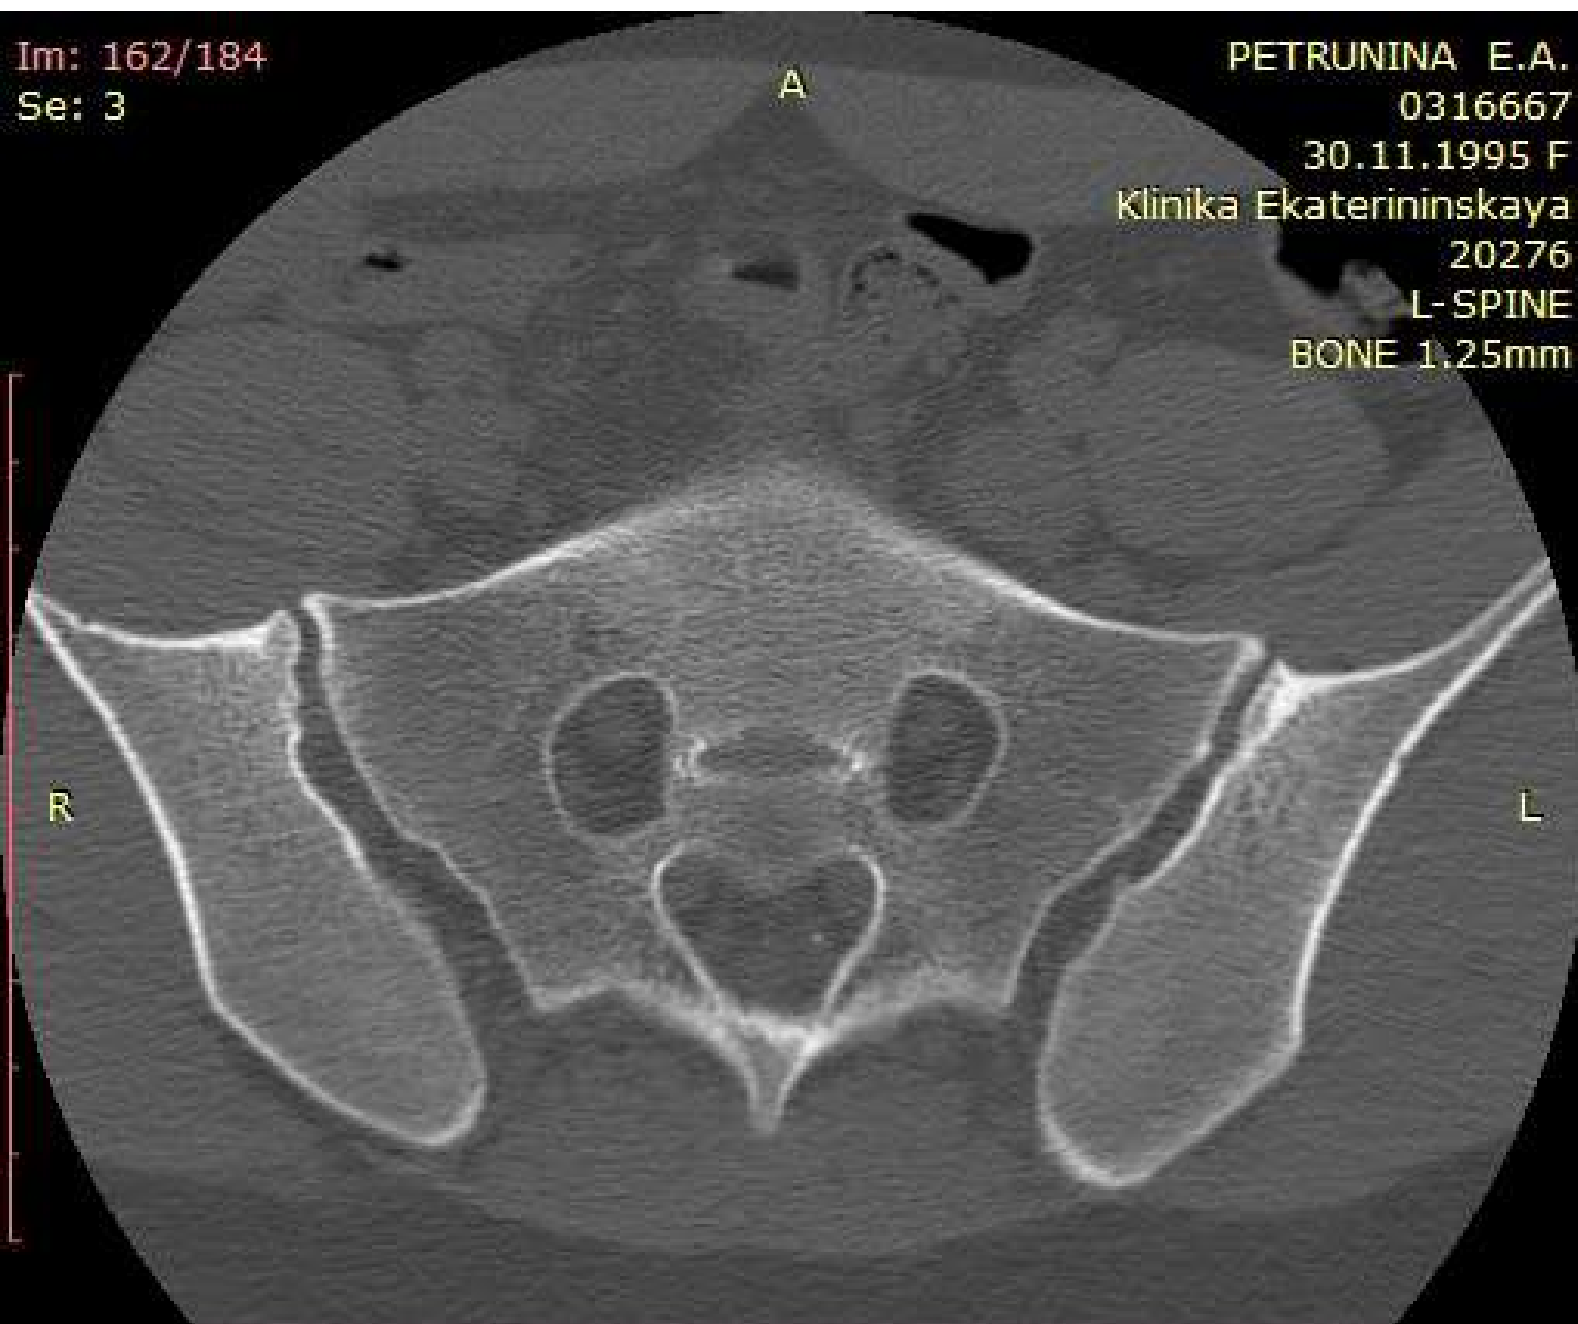

Im: 162/184
Se: 3

PETRUNINA E.A.
0316667
30.11.1995 F
Klinika Ekaterininskaya
20276
L-SPINE
BONE 1.25mm

You have 30 days left in your trial period.
Purchase a license at <https://radiantviewer.com/store/>

WL: 350 WW: 2000 [D]
T: 1.3mm L: -104.8mm

350mA 120kV
19.02.2022 13:54:52

P