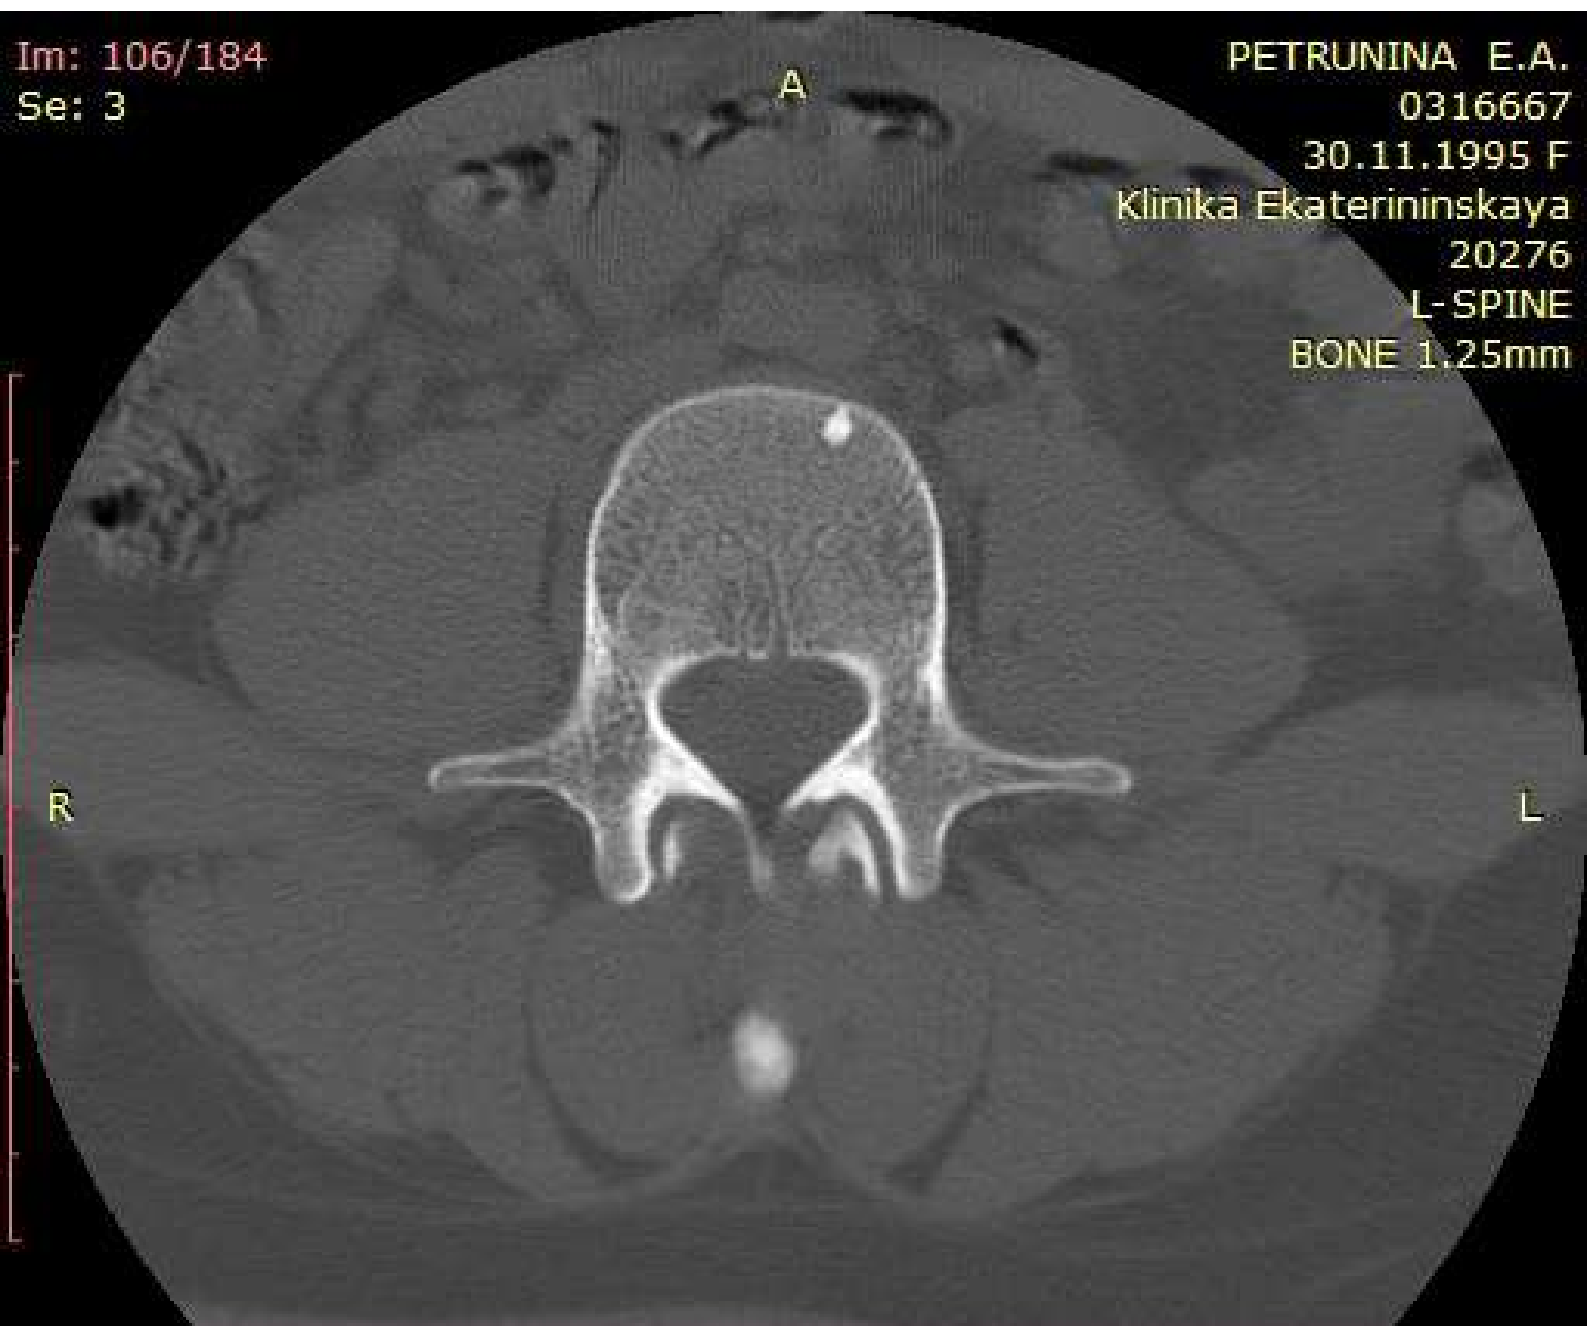

Im: 106/184
Se: 3

PETRUNINA E.A.
0316667
30.11.1995 F
Klinika Ekaterininskaya
20276
L-SPINE
BONE 1.25mm

You have 30 days left in your trial period.
Purchase a license at <https://radiantviewer.com/store/>

WL: 350 WW: 2000 [D]
T: 1.3mm L: -34.8mm

P

350mA 120kV
19.02.2022 13:54:52