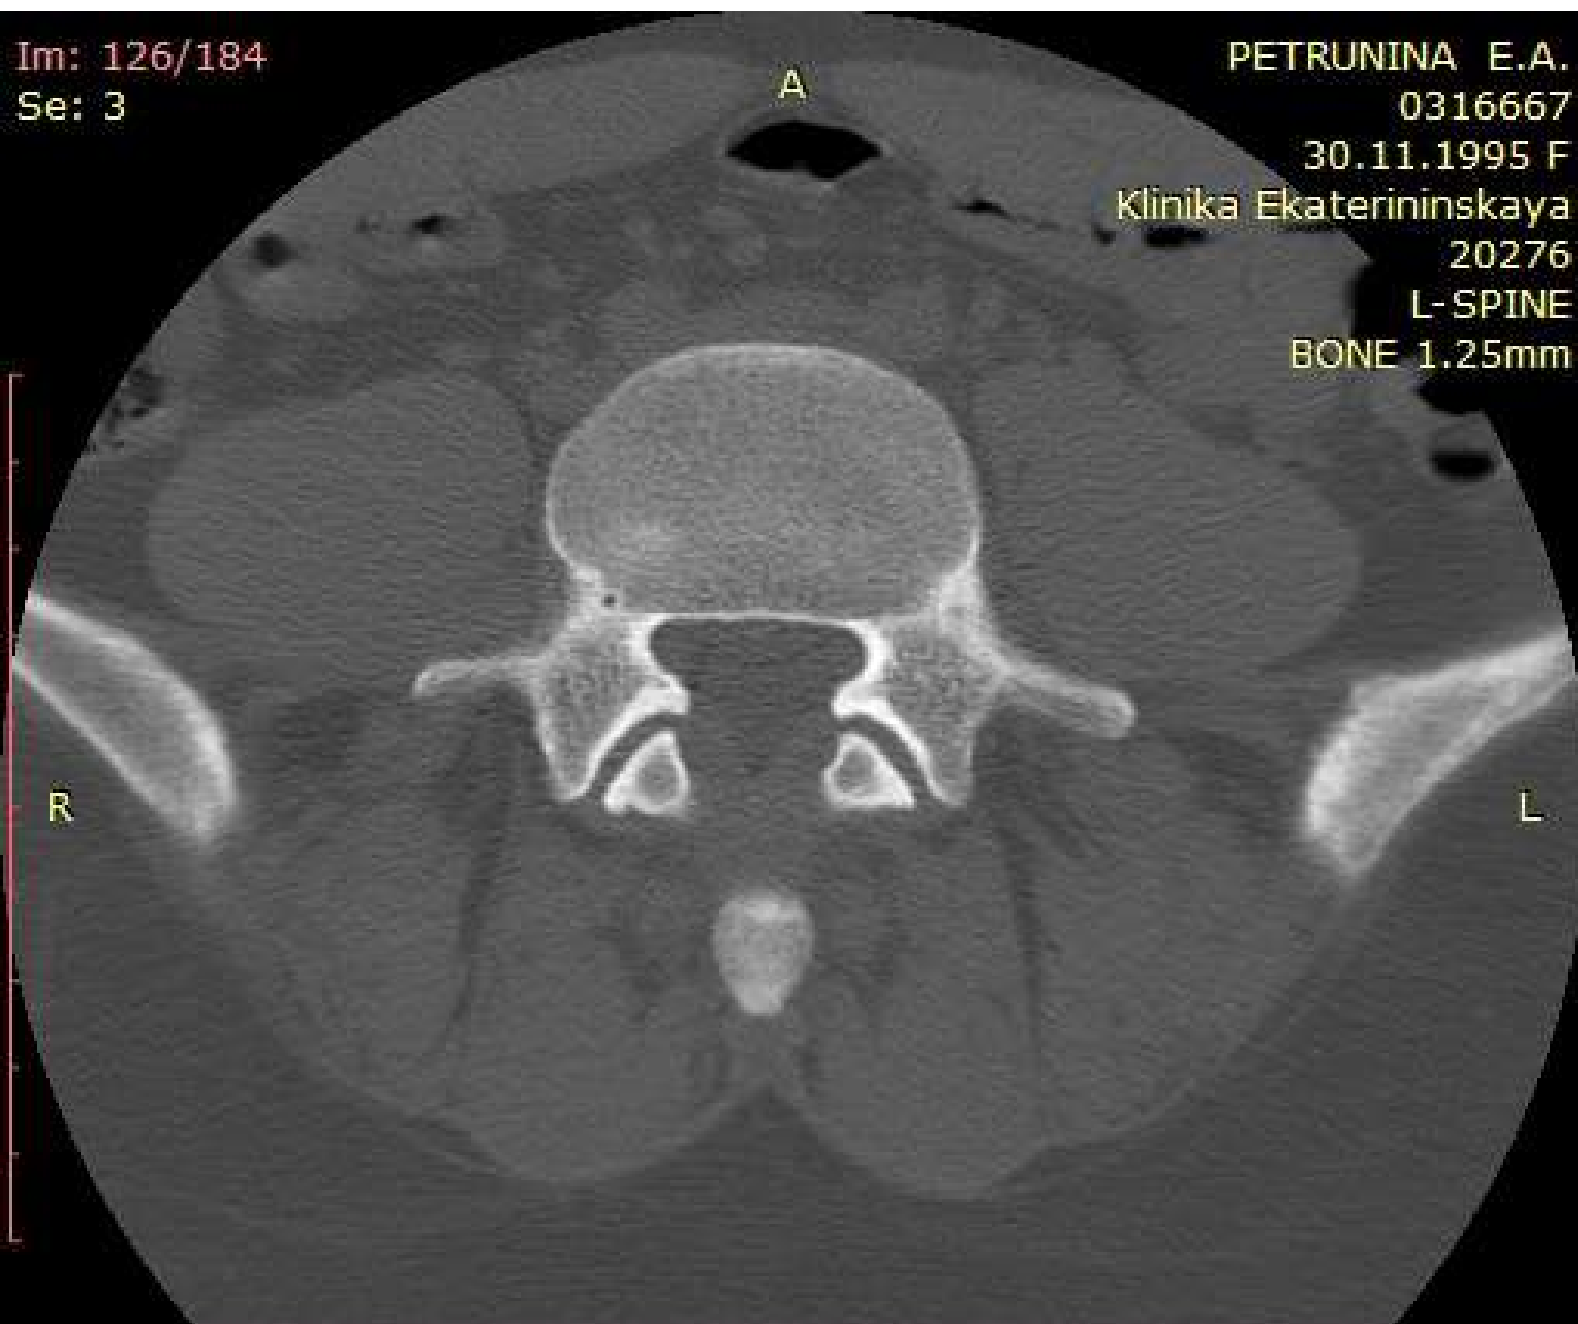

You have 30 days left in your trial period.
Purchase a license at <https://radiantviewer.com/store/>

WL: 350 WW: 2000 [D]
T: 1.3mm L: -61.0mm

P

350mA 120kV
19.02.2022 13:54:52

Im: 126/184
Se: 3

PETRUNINA E.A.
0316667
30.11.1995 F
Klinika Ekaterininskaya
20276
L-SPINE
BONE 1.25mm