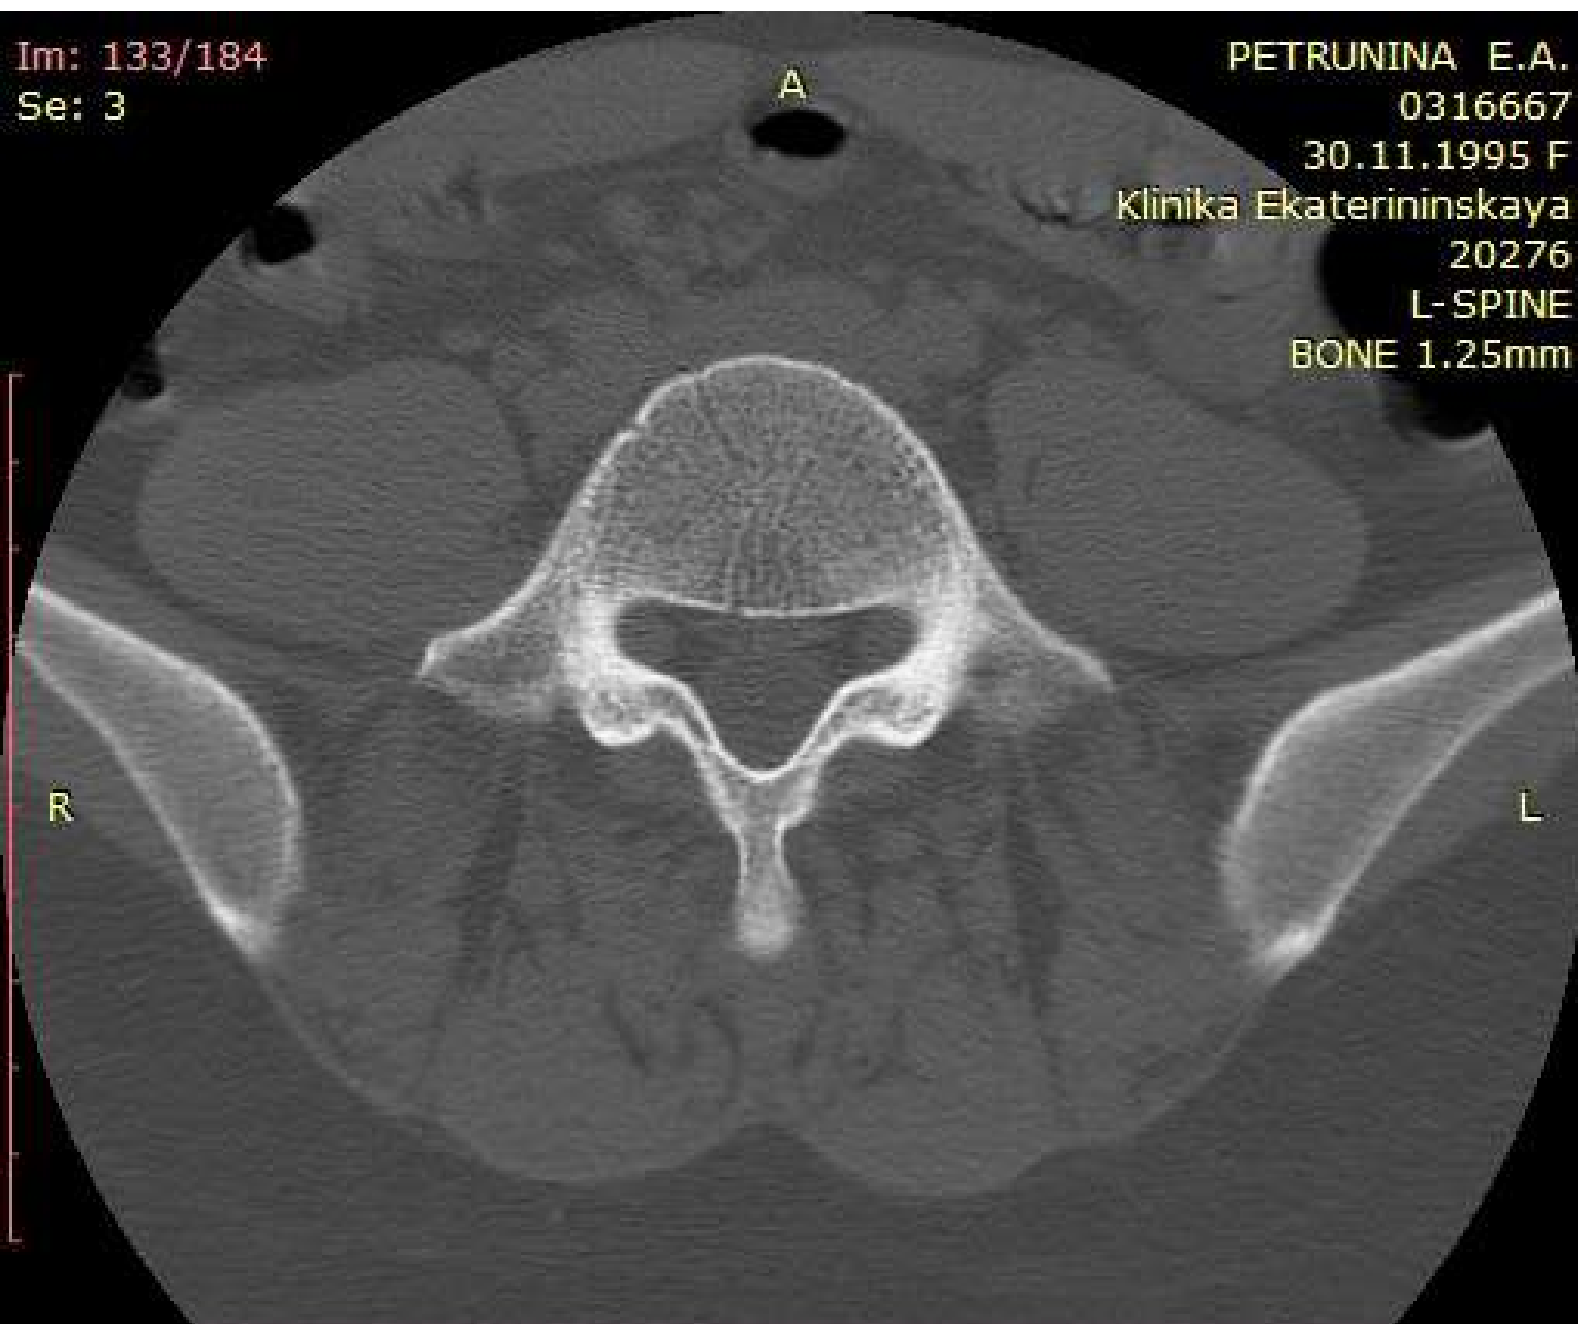

You have 30 days left in your trial period.
Purchase a license at <https://radiantviewer.com/store/>

WL: 350 WW: 2000 [D]
T: 1.3mm L: -69.8mm

P

350mA 120kV
19.02.2022 13:54:52

Im: 133/184
Se: 3

PETRUNINA E.A.
0316667
30.11.1995 F
Klinika Ekaterininskaya
20276
L-SPINE
BONE 1.25mm