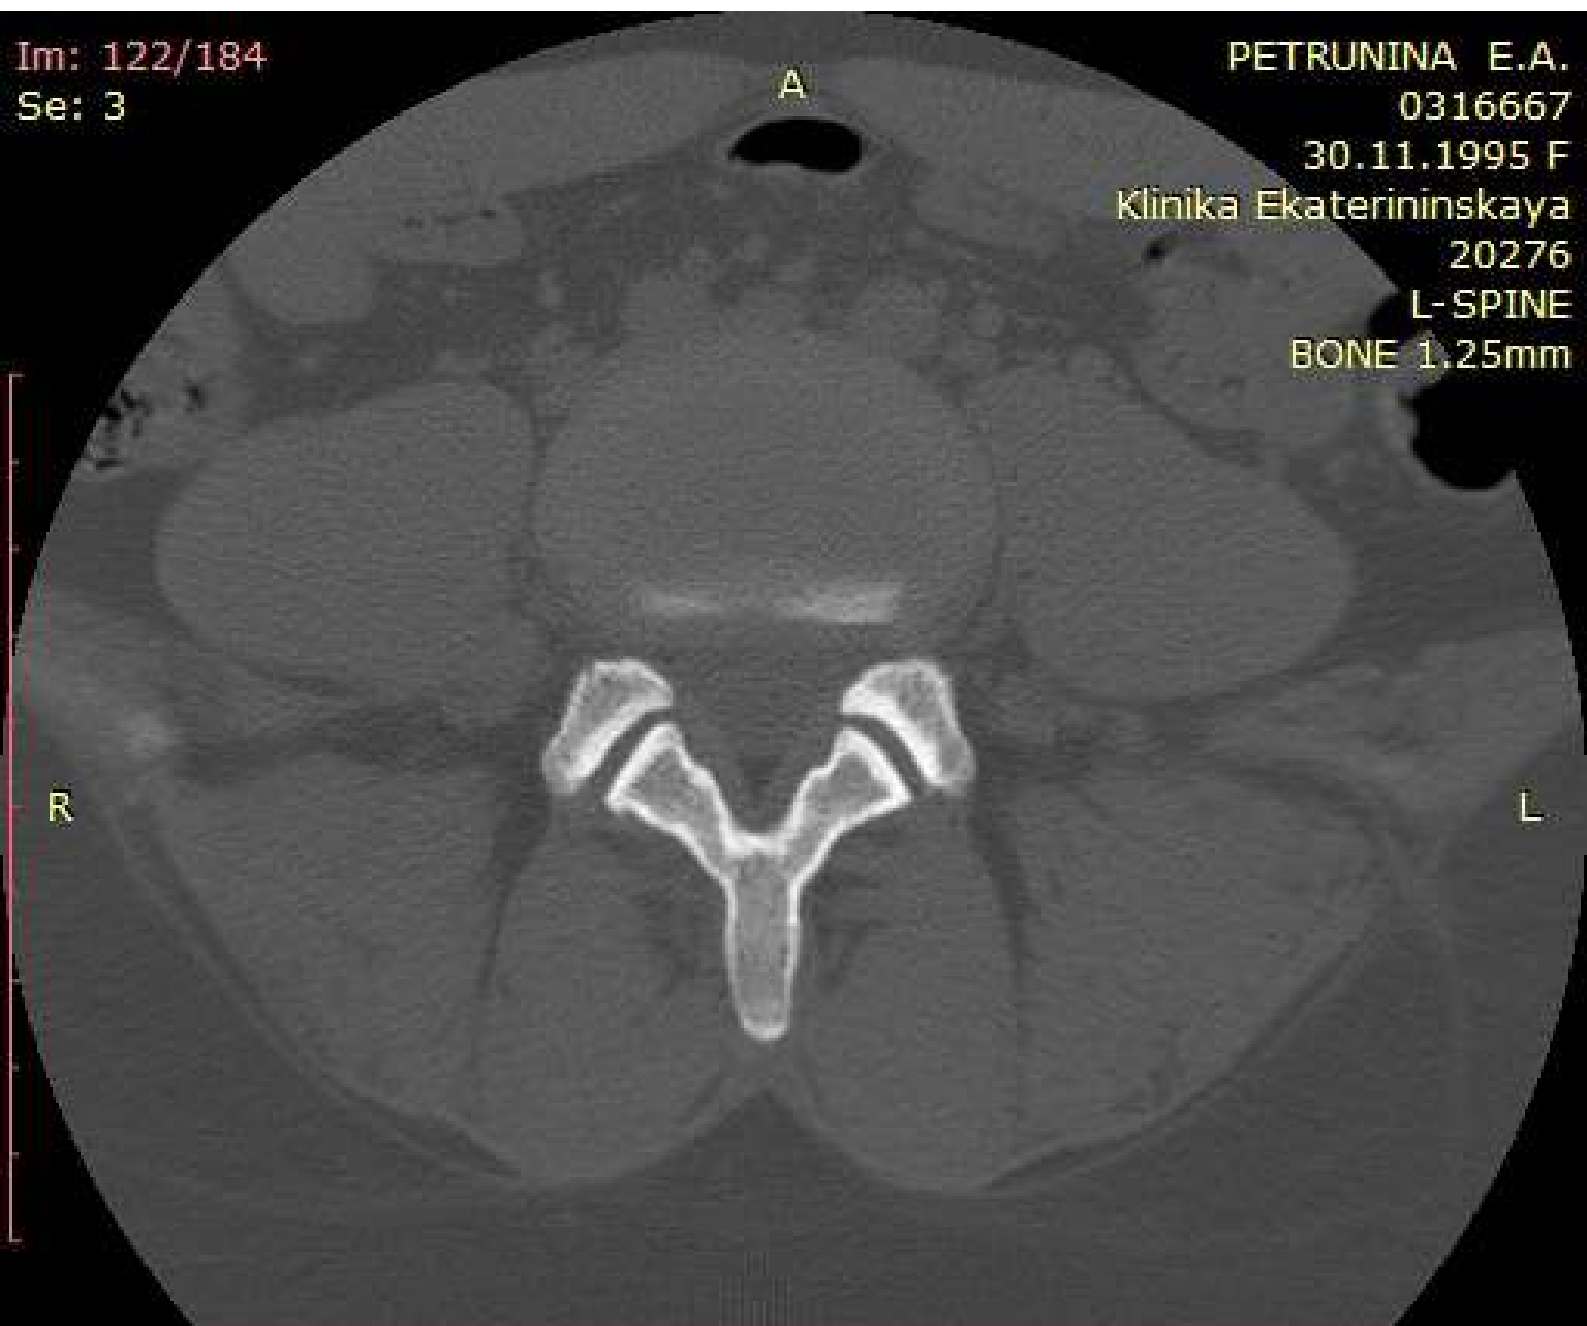

You have 30 days left in your trial period.
Purchase a license at <https://radiantviewer.com/store/>

WL: 350 WW: 2000 [D]
T: 1.3mm L: -56.0mm

P

350mA 120kV
19.02.2022 13:54:52

Im: 122/184
Se: 3

PETRUNINA E.A.
0316667
30.11.1995 F
Klinika Ekaterininskaya
20276
L-SPINE
BONE 1.25mm