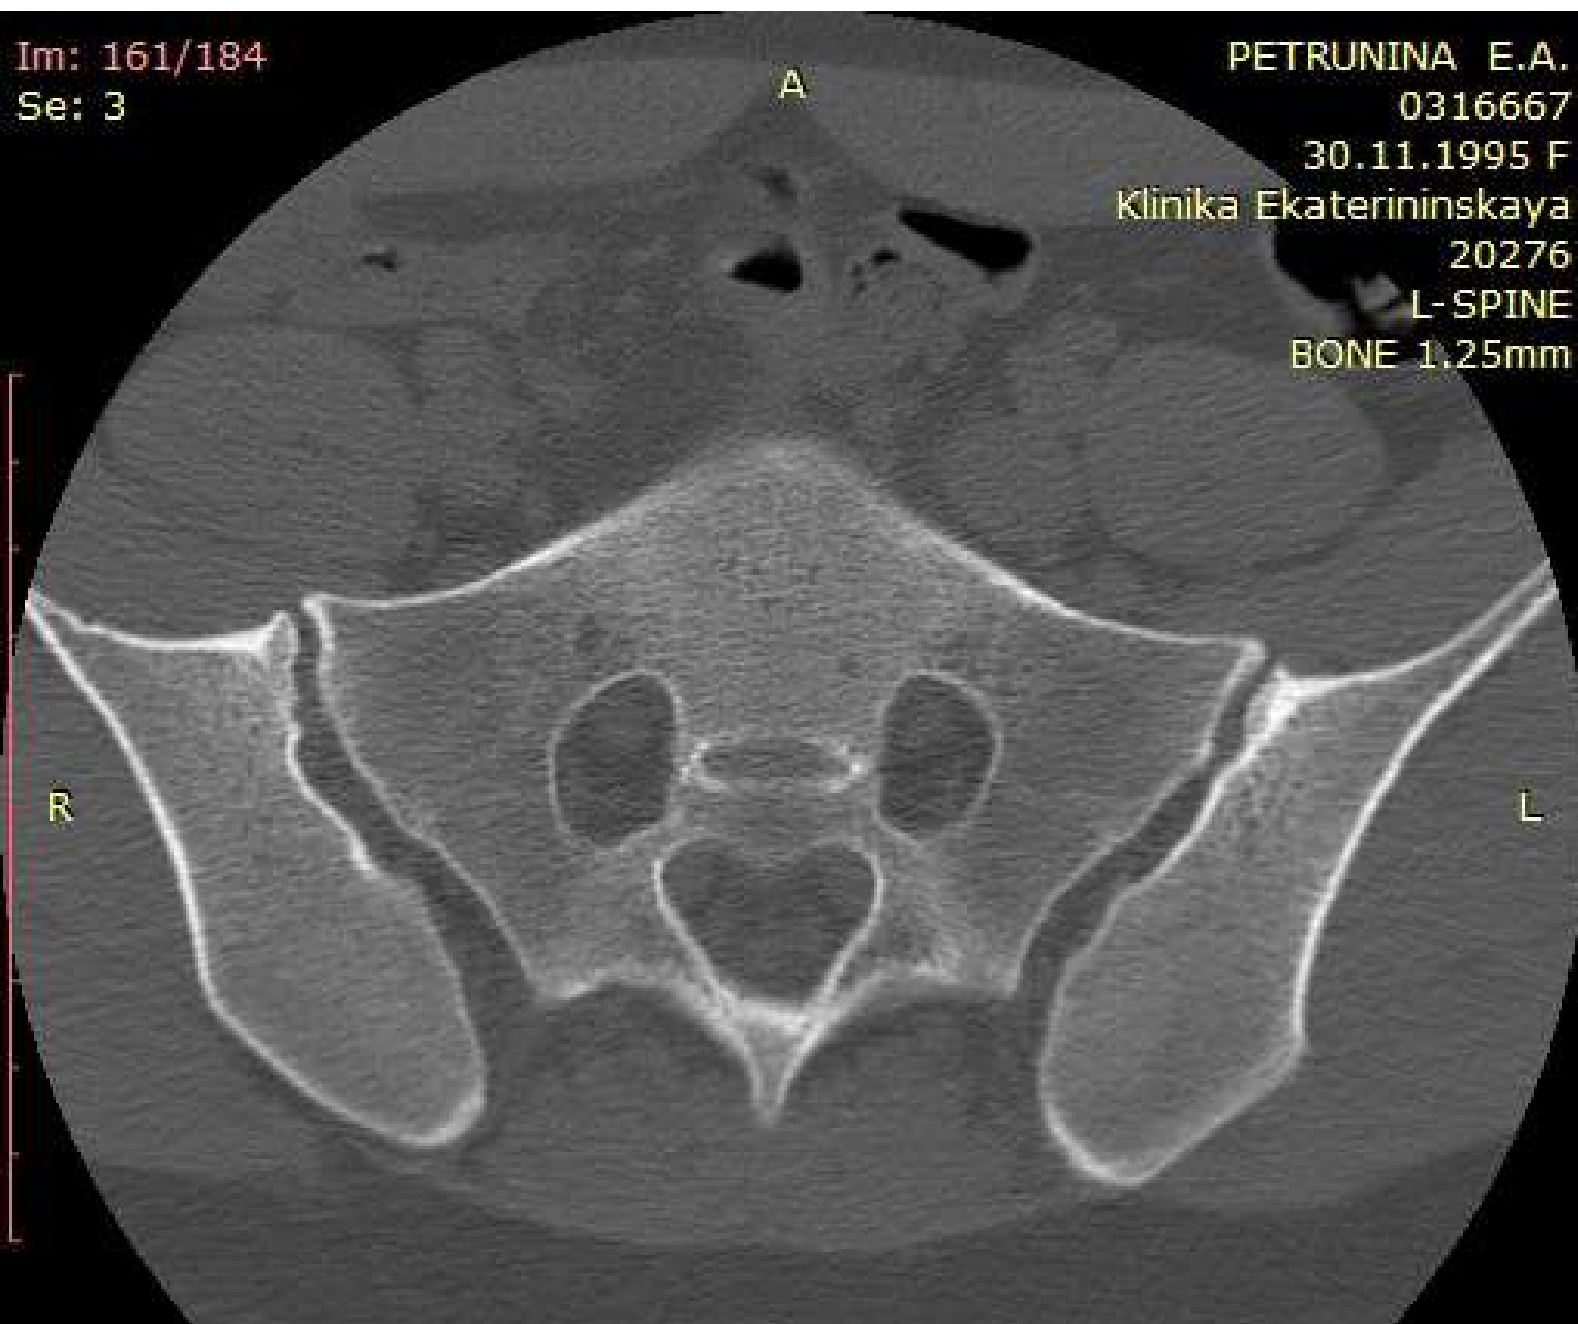

Im: 161/184
Se: 3

PETRUNINA E.A.
0316667
30.11.1995 F
Klinika Ekaterininskaya
20276
L-SPINE
BONE 1.25mm

You have 30 days left in your trial period.
Purchase a license at <https://radiantviewer.com/store/>

WL: 350 WW: 2000 [D]
T: 1.3mm L: -103.5mm

350mA 120kV
19.02.2022 13:54:52