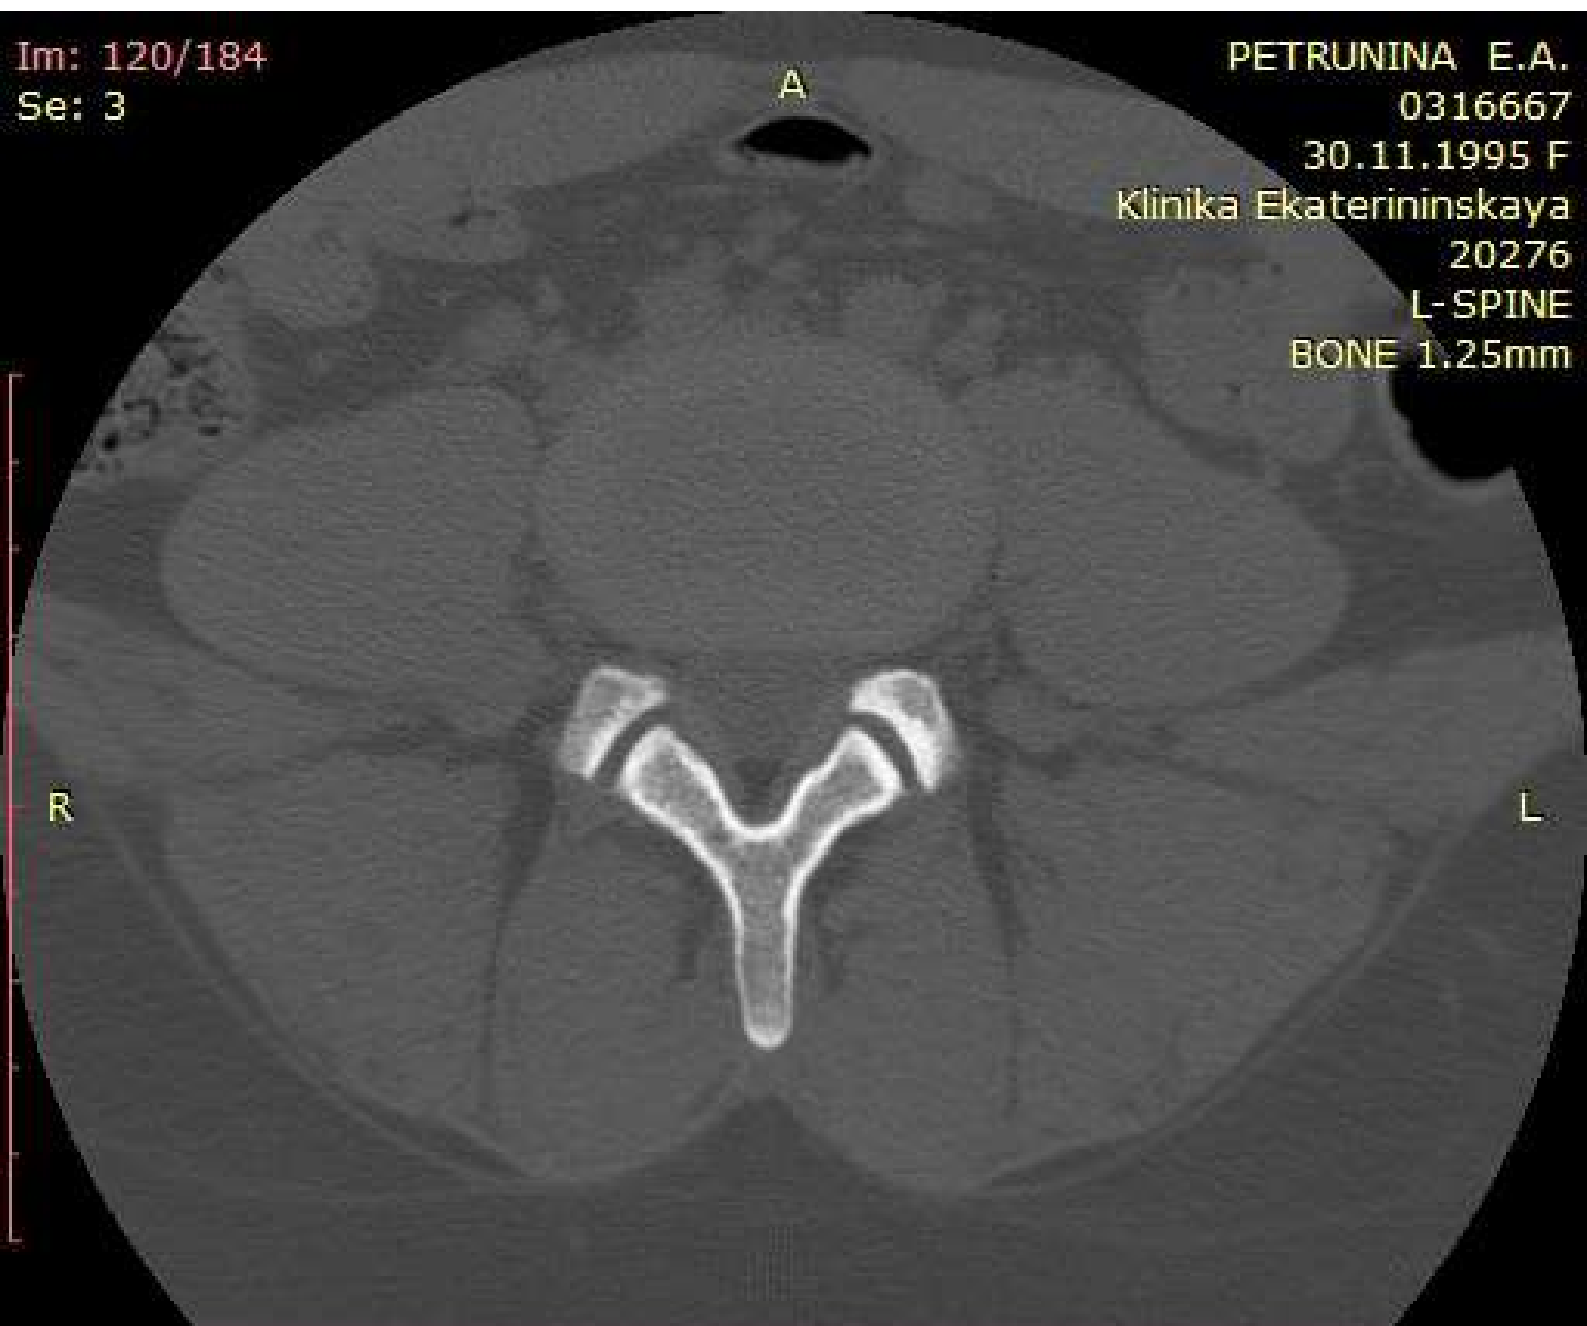

You have 30 days left in your trial period.
Purchase a license at <https://radiantviewer.com/store/>

WL: 350 WW: 2000 [D]
T: 1.3mm L: -53.5mm

P

350mA 120kV
19.02.2022 13:54:52

Im: 120/184
Se: 3

PETRUNINA E.A.
0316667
30.11.1995 F
Klinika Ekaterininskaya
20276
L-SPINE
BONE 1.25mm