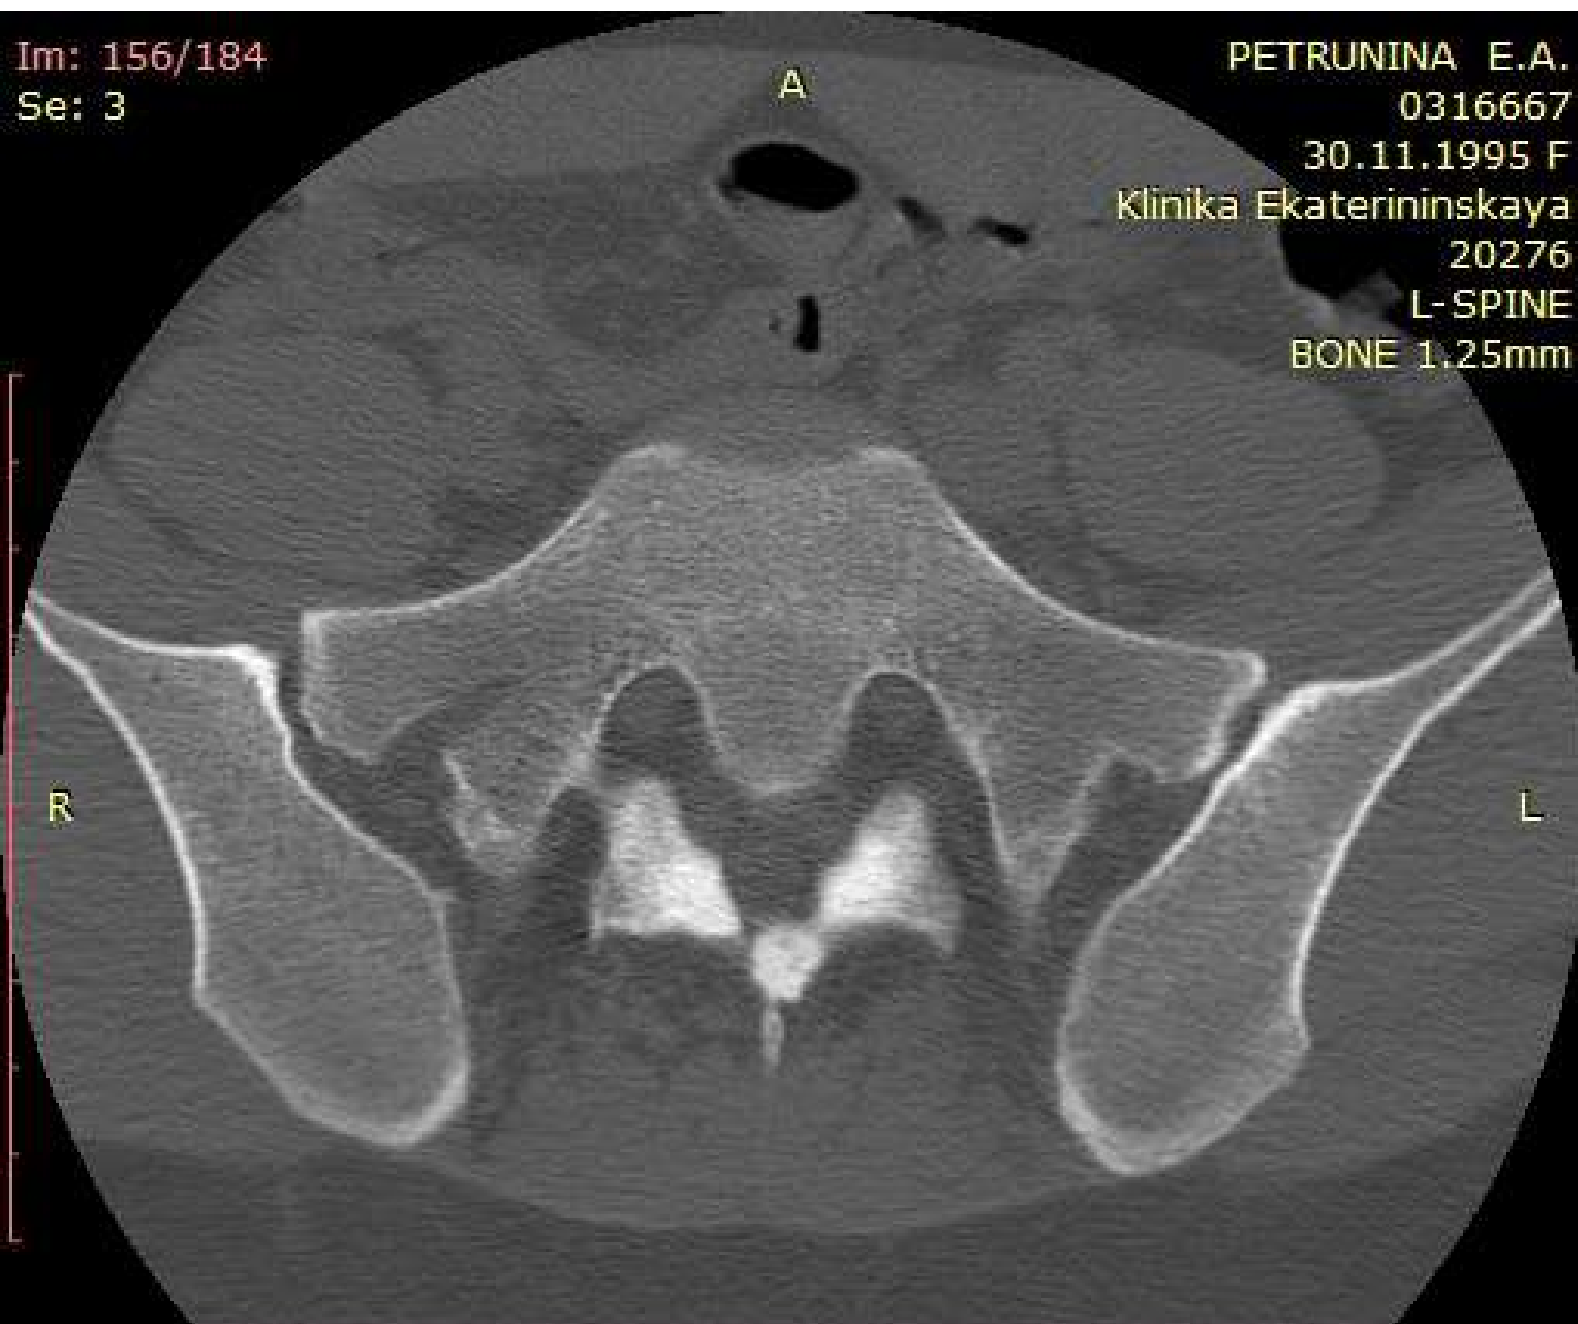

Im: 156/184
Se: 3

PETRUNINA E.A.
0316667
30.11.1995 F
Klinika Ekaterininskaya
20276
L-SPINE
BONE 1.25mm

You have 30 days left in your trial period.
Purchase a license at <https://radiantviewer.com/store/>

WL: 350 WW: 2000 [D]
T: 1.3mm L: -97.3mm

350mA 120kV
19.02.2022 13:54:52