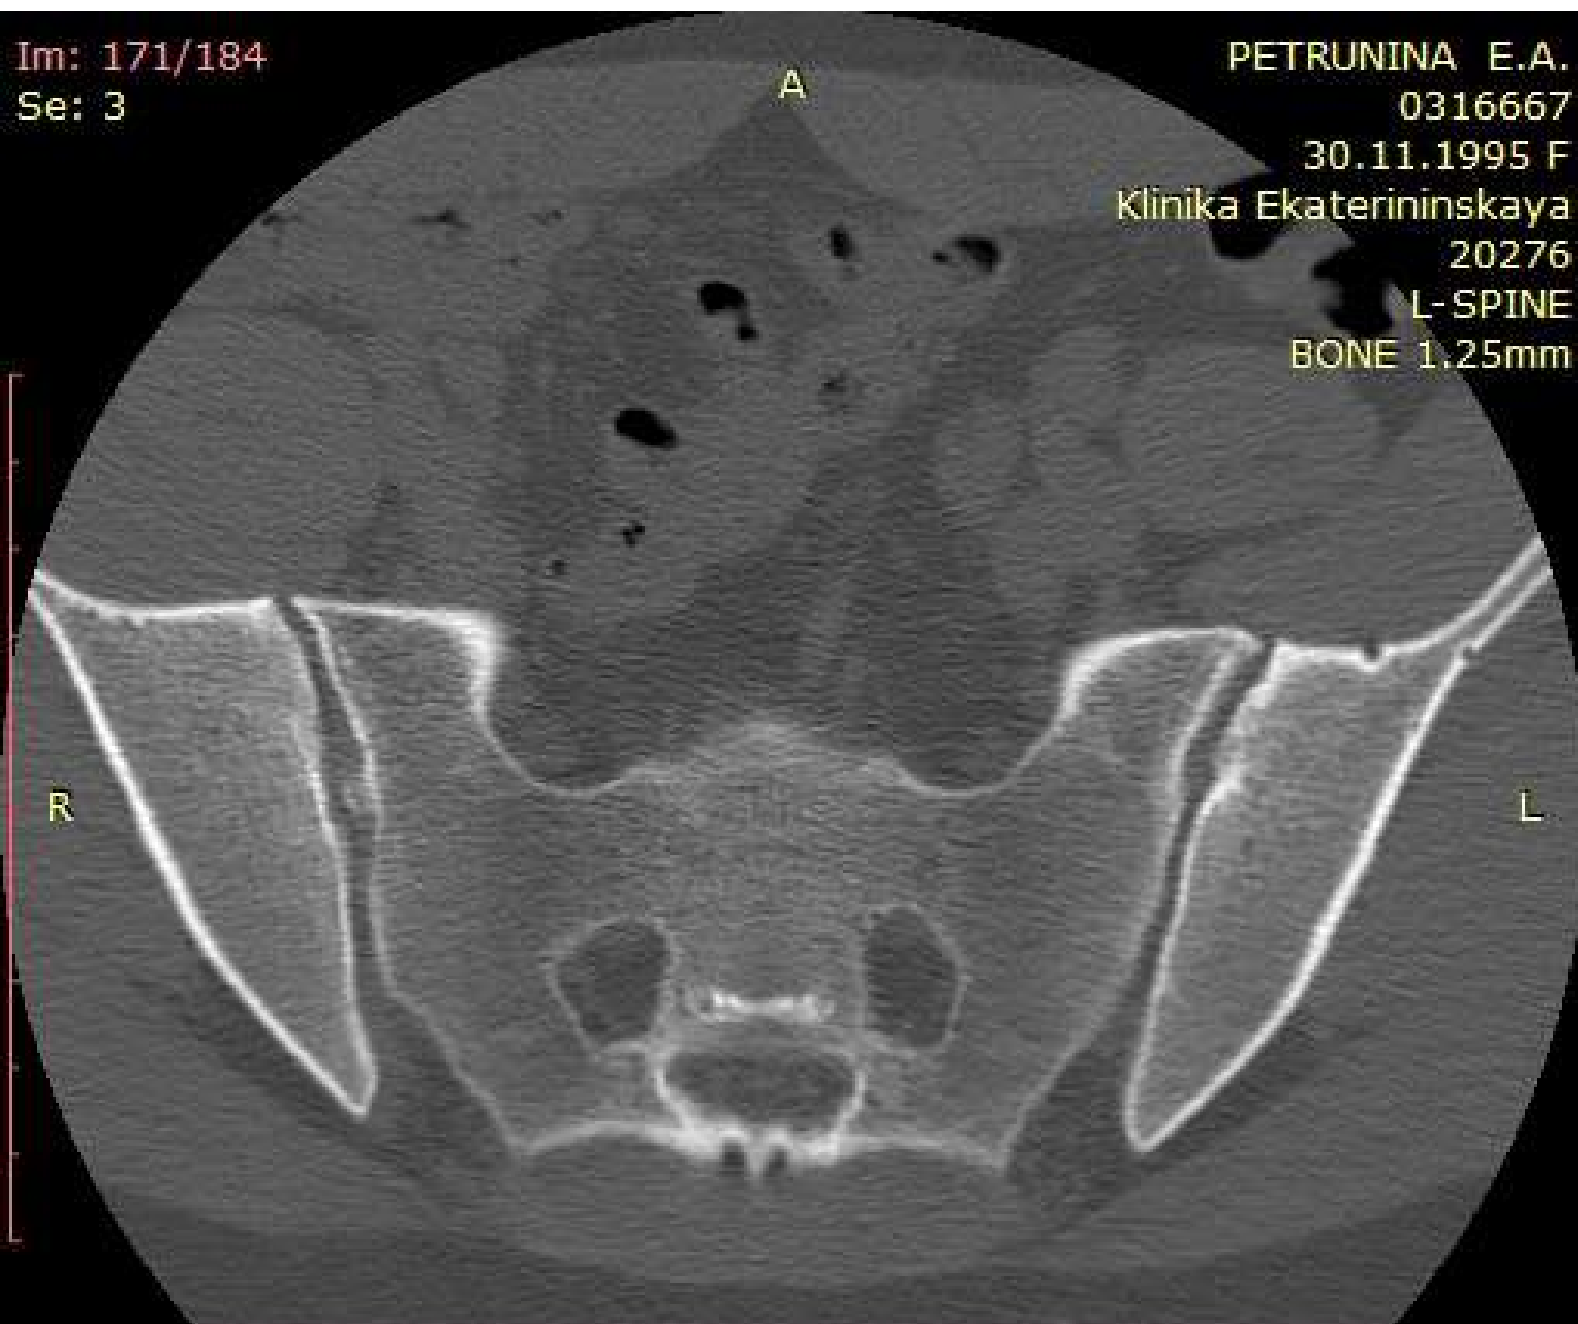

Im: 171/184
Se: 3

PETRUNINA E.A.
0316667
30.11.1995 F
Klinika Ekaterininskaya
20276
L-SPINE
BONE 1.25mm

You have 30 days left in your trial period.
Purchase a license at <https://radiantviewer.com/store/>

WL: 350 WW: 2000 [D]
T: 1.3mm L: -116.0mm

350mA 120kV
19.02.2022 13:54:52

P