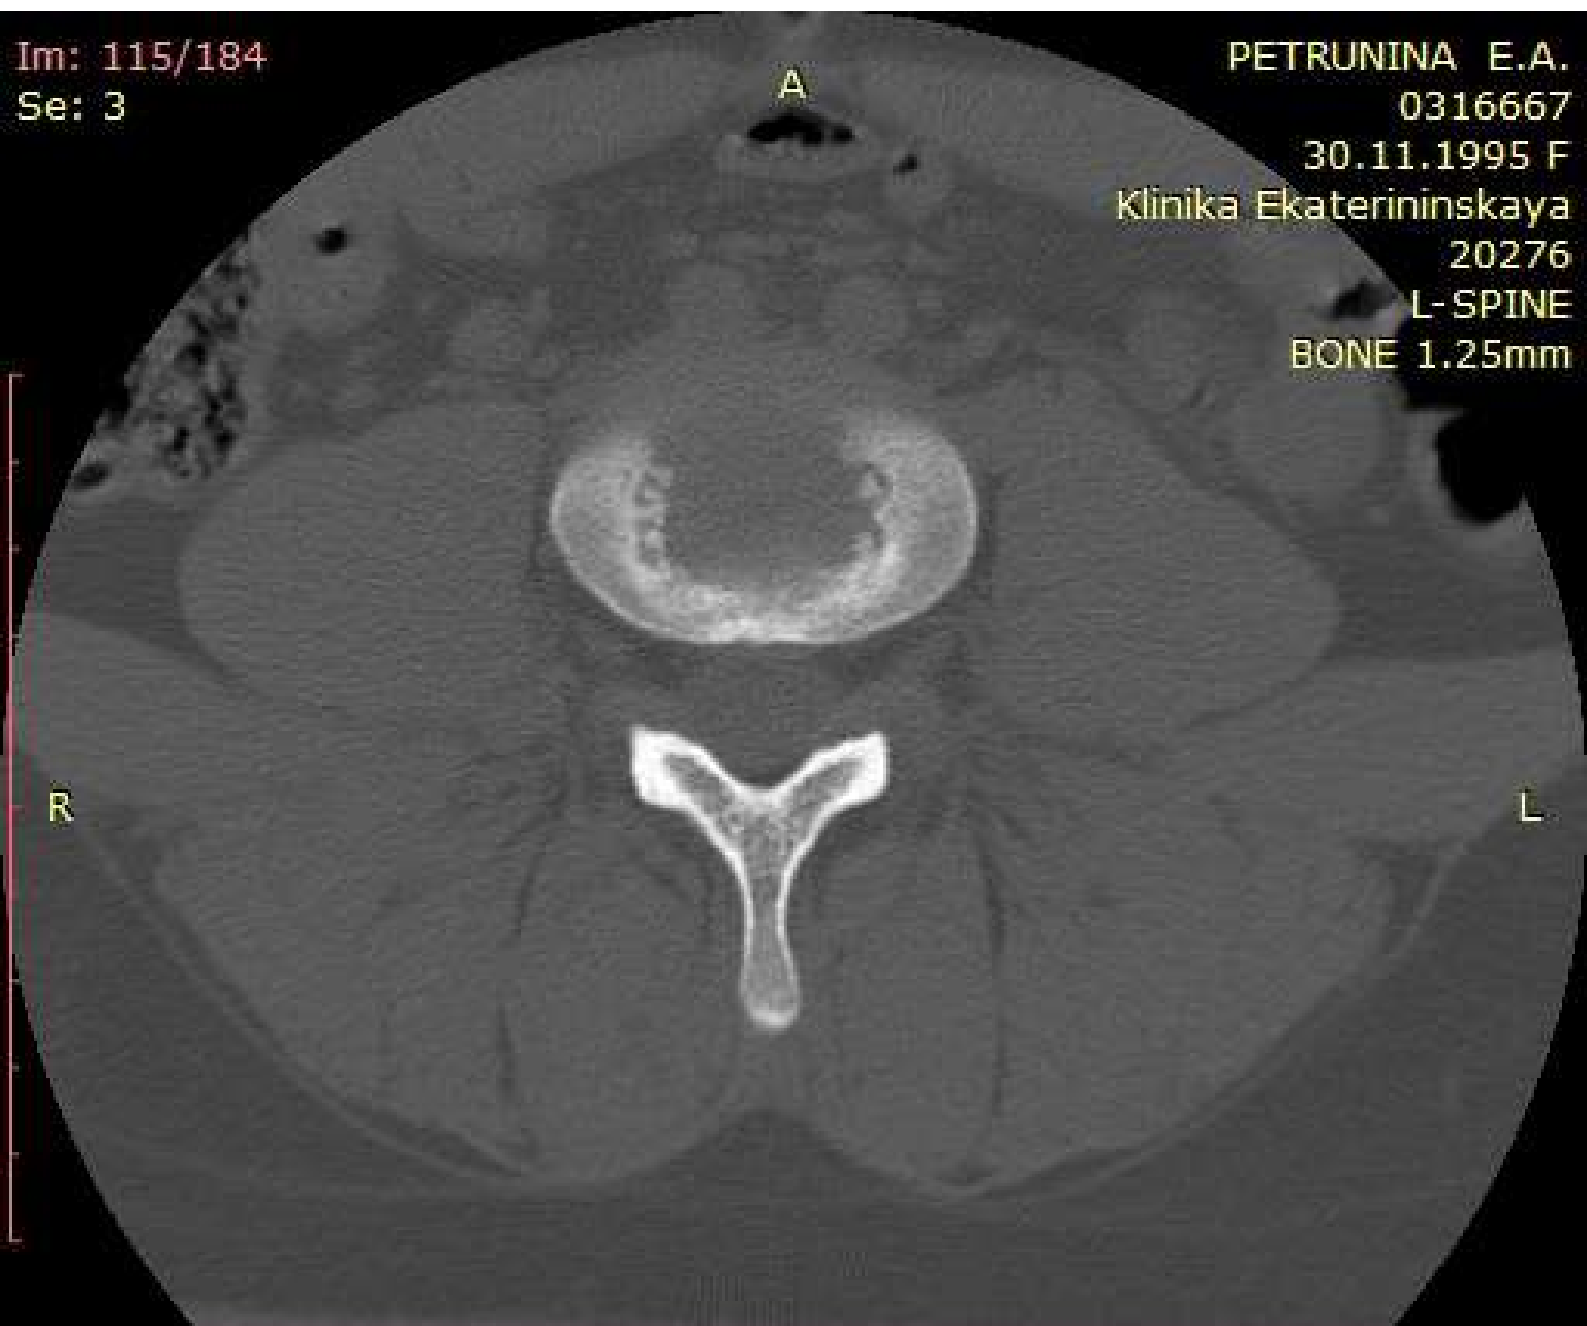

Im: 115/184
Se: 3

PETRUNINA E.A.
0316667
30.11.1995 F
Klinika Ekaterininskaya
20276
L-SPINE
BONE 1.25mm

You have 30 days left in your trial period.
Purchase a license at <https://radiantviewer.com/store/>

WL: 350 WW: 2000 [D]
T: 1.3mm L: -46.0mm

P

350mA 120kV
19.02.2022 13:54:52