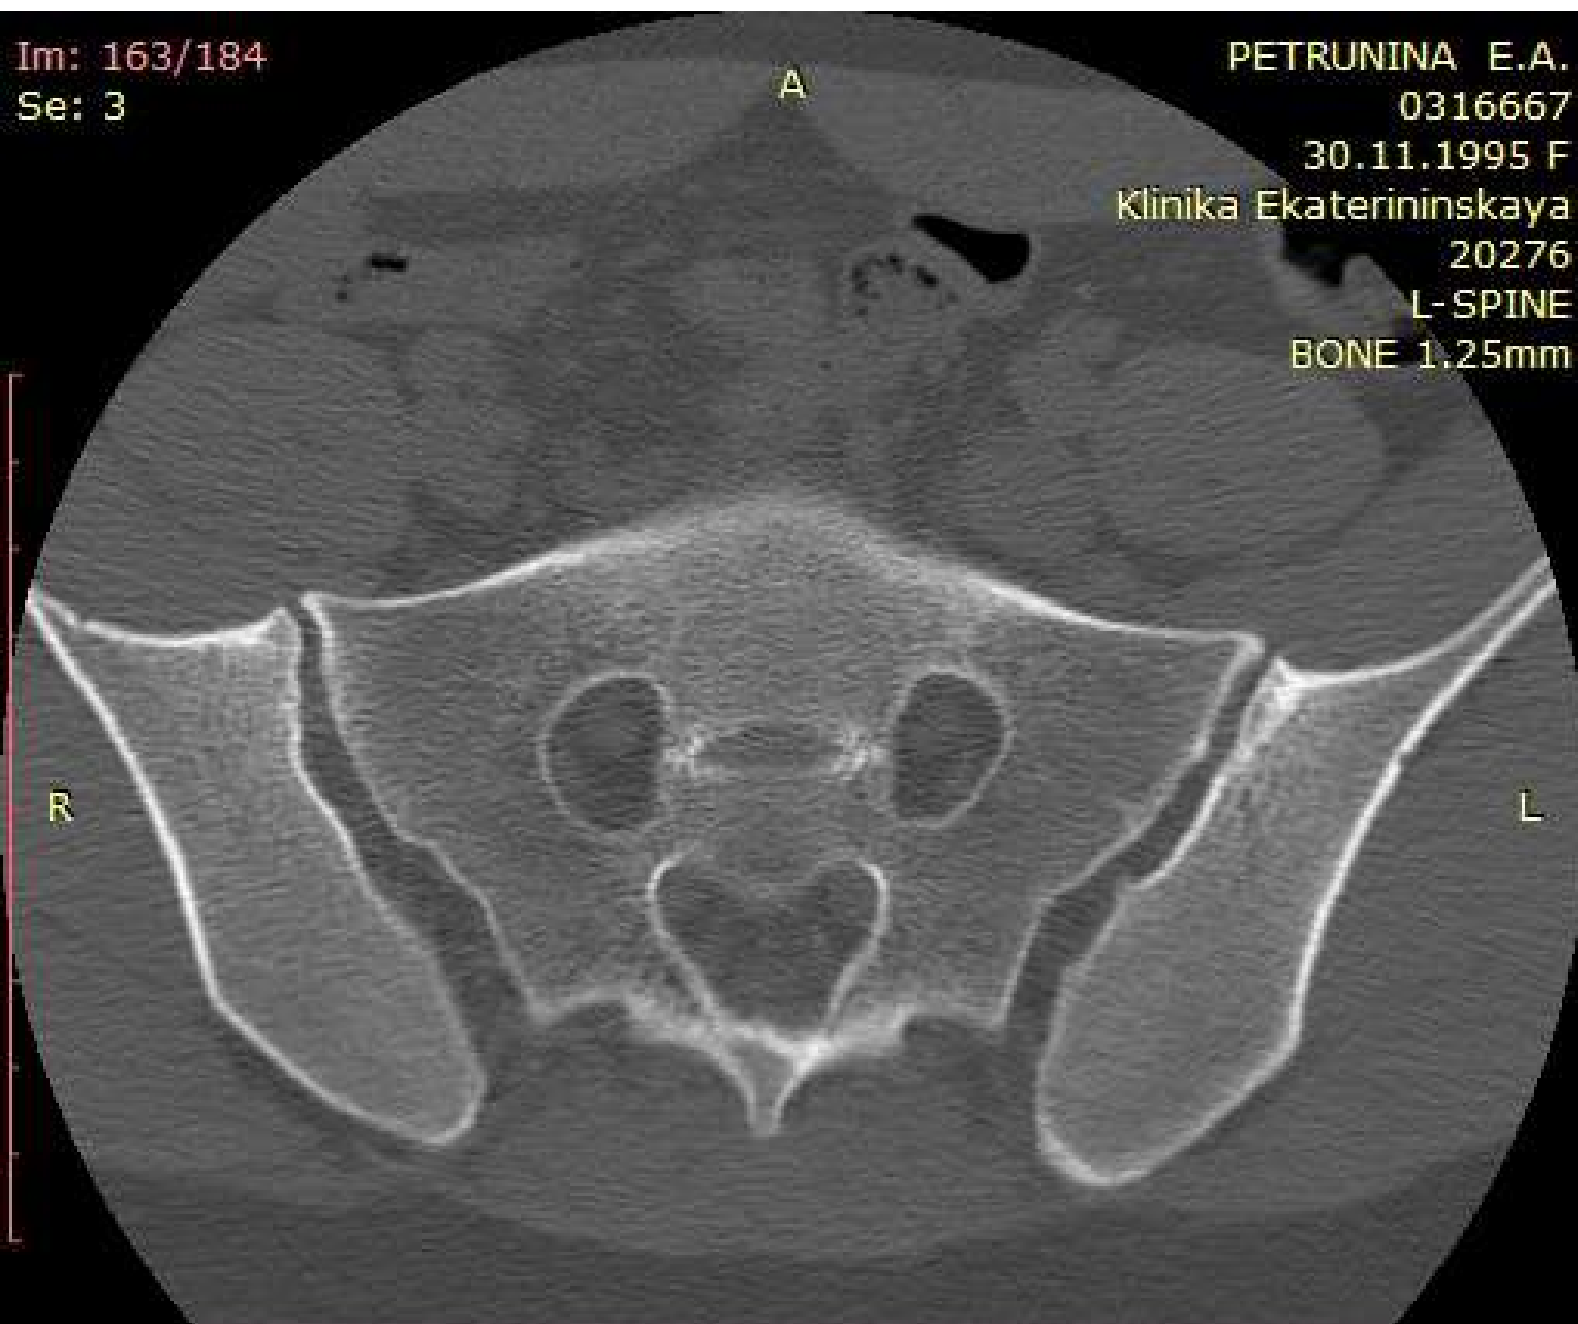

Im: 163/184
Se: 3

PETRUNINA E.A.
0316667
30.11.1995 F
Klinika Ekaterininskaya
20276
L-SPINE
BONE 1.25mm

You have 30 days left in your trial period.
Purchase a license at <https://radiantviewer.com/store/>

WL: 350 WW: 2000 [D]
T: 1.3mm L: -106.0mm

350mA 120kV
19.02.2022 13:54:52

P