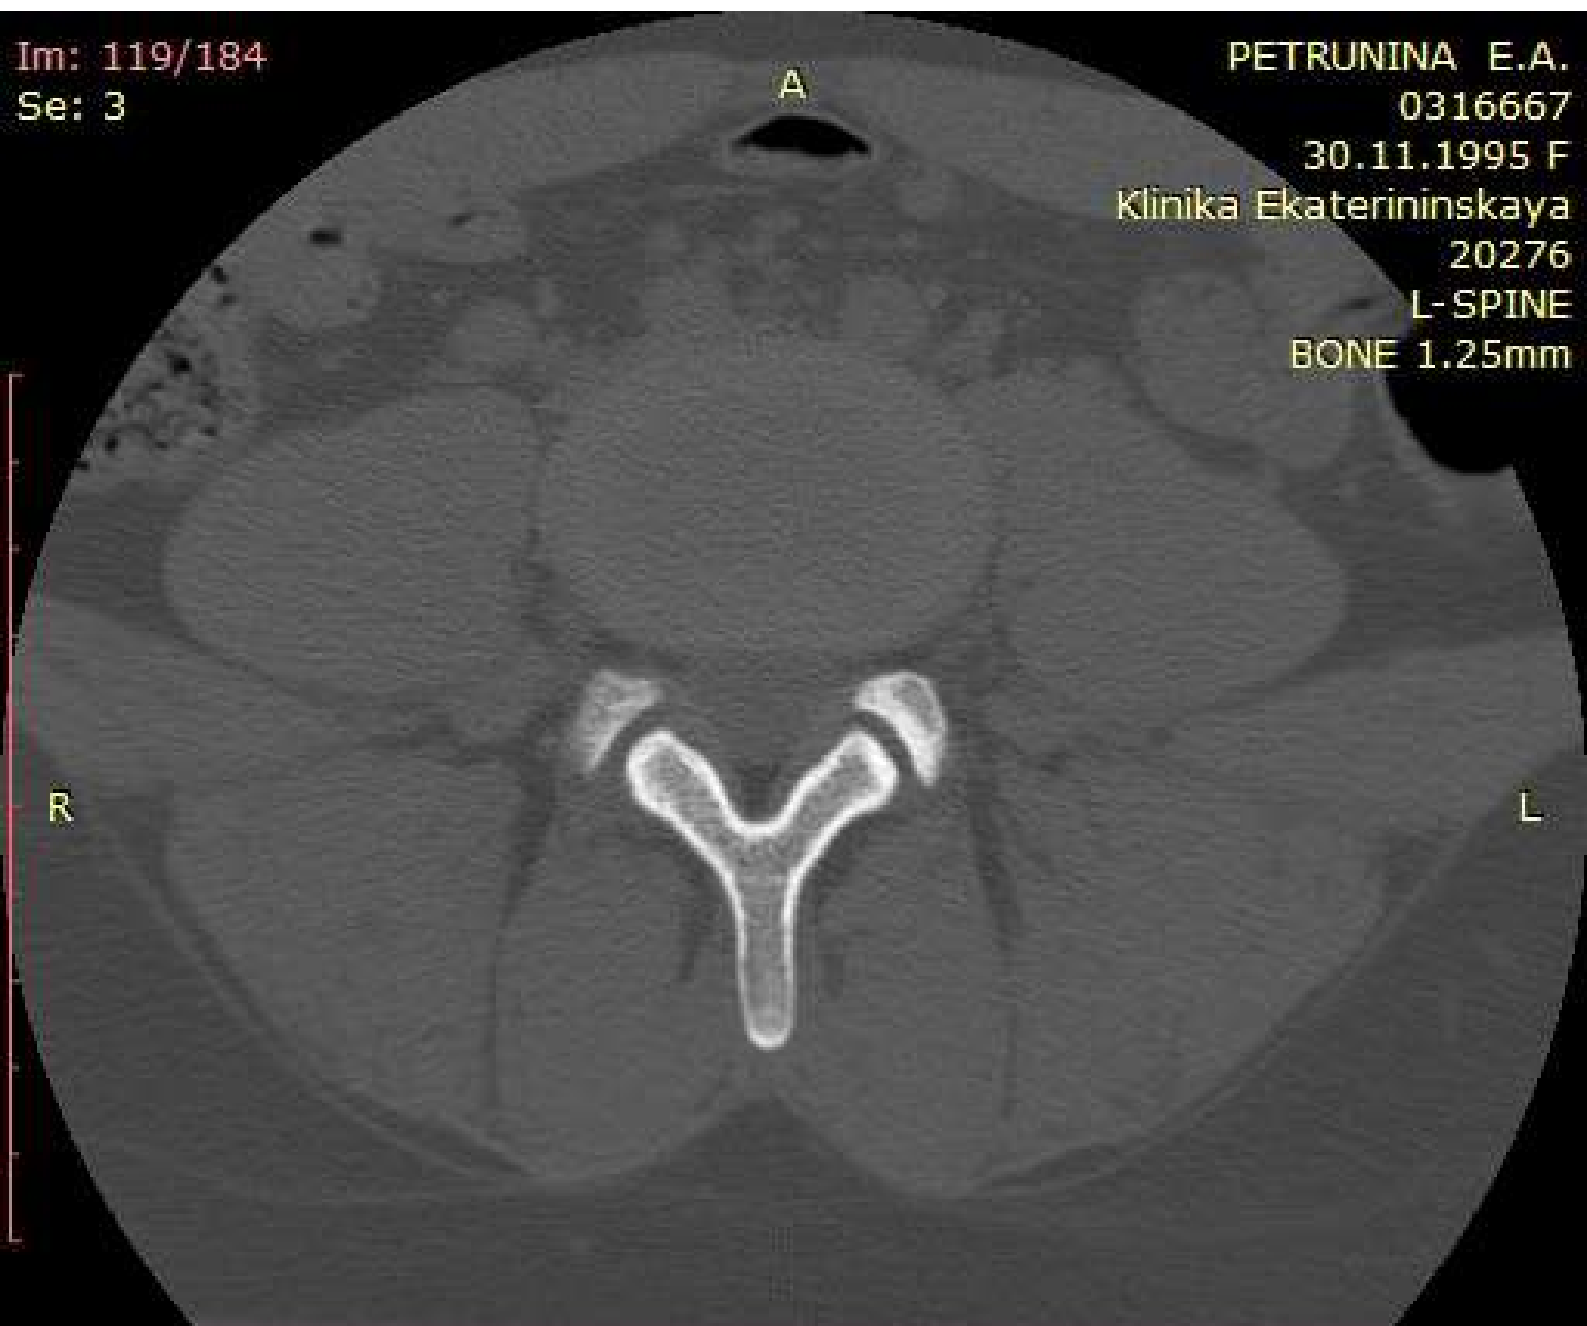

Im: 119/184
Se: 3

PETRUNINA E.A.
0316667
30.11.1995 F
Klinika Ekaterininskaya
20276
L-SPINE
BONE 1.25mm

You have 30 days left in your trial period.
Purchase a license at <https://radiantviewer.com/store/>

WL: 350 WW: 2000 [D]
T: 1.3mm L: -51.0mm

P

350mA 120kV
19.02.2022 13:54:52