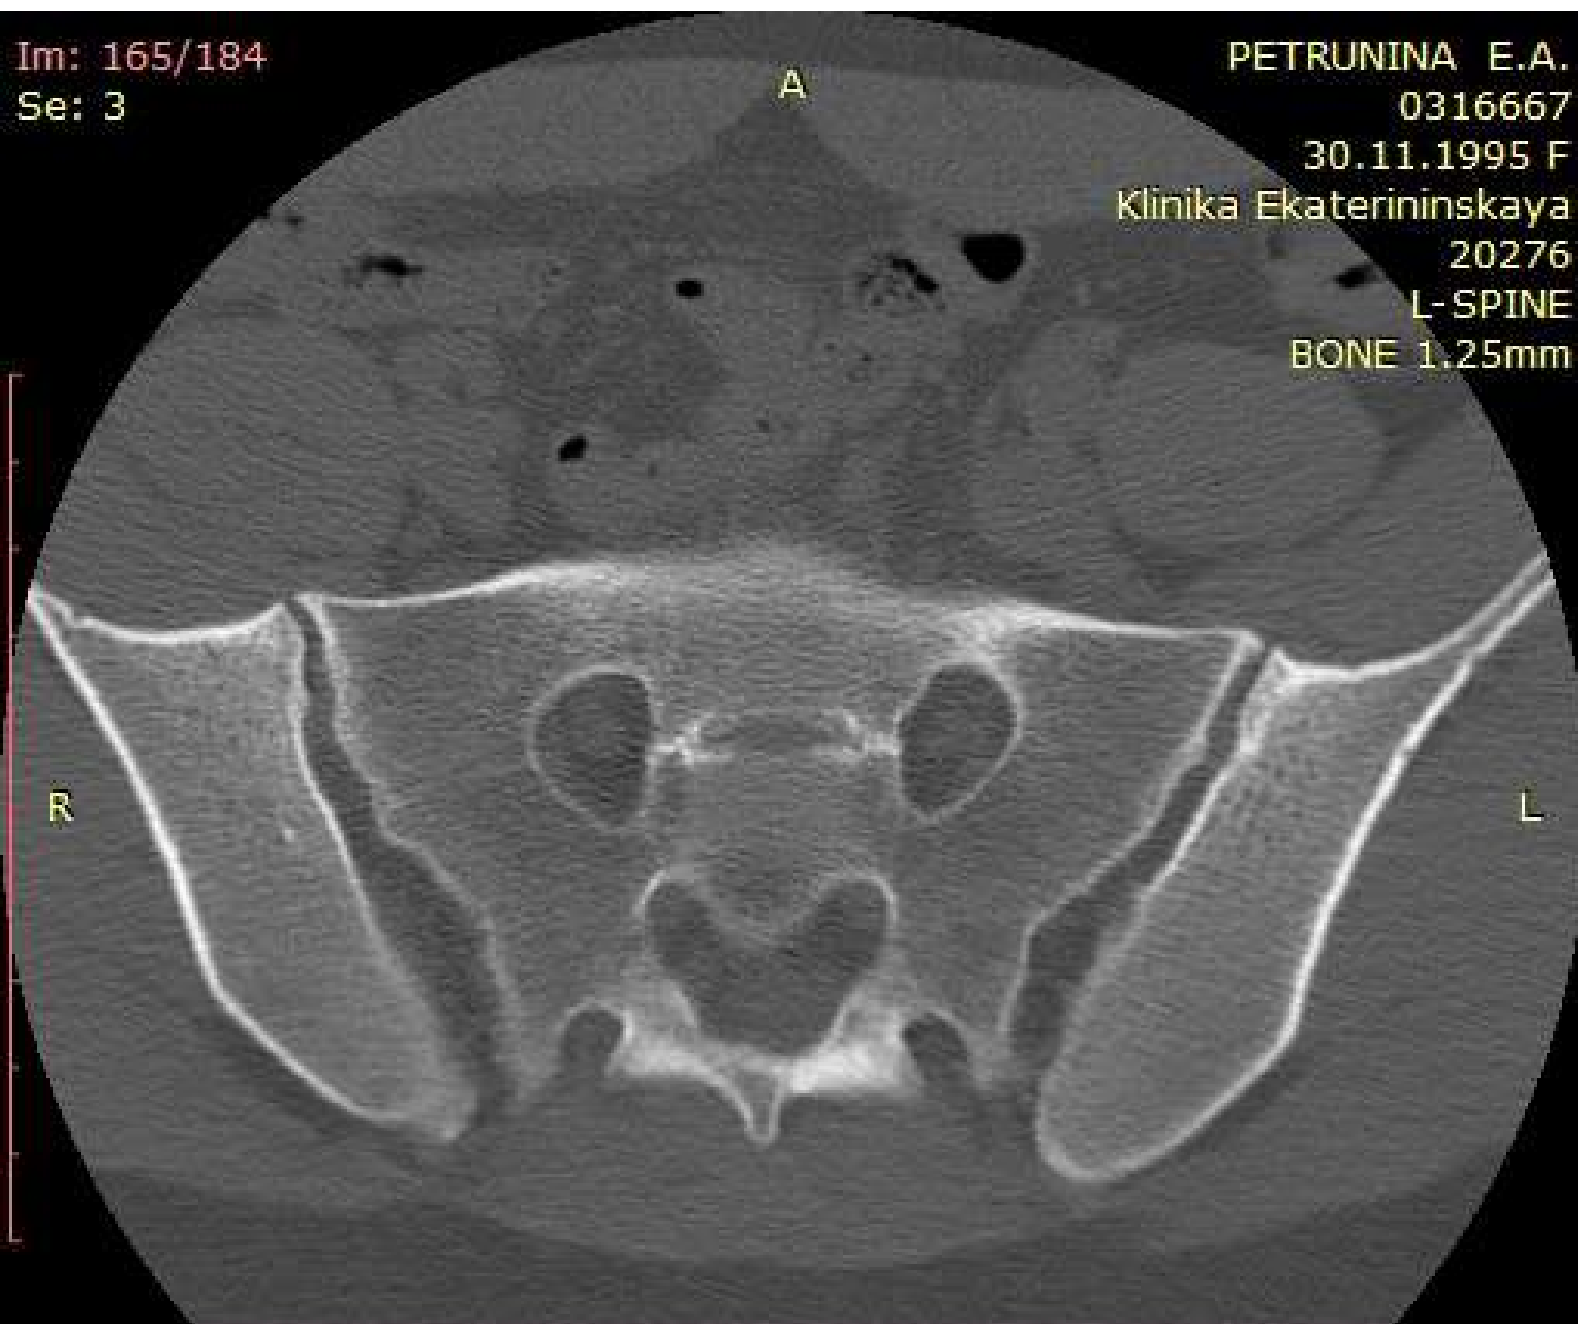

Im: 165/184
Se: 3

PETRUNINA E.A.
0316667
30.11.1995 F
Klinika Ekaterininskaya
20276
L-SPINE
BONE 1.25mm

You have 30 days left in your trial period.
Purchase a license at <https://radiantviewer.com/store/>

WL: 350 WW: 2000 [D]
T: 1.3mm L: -108.5mm

P

350mA 120kV
19.02.2022 13:54:52