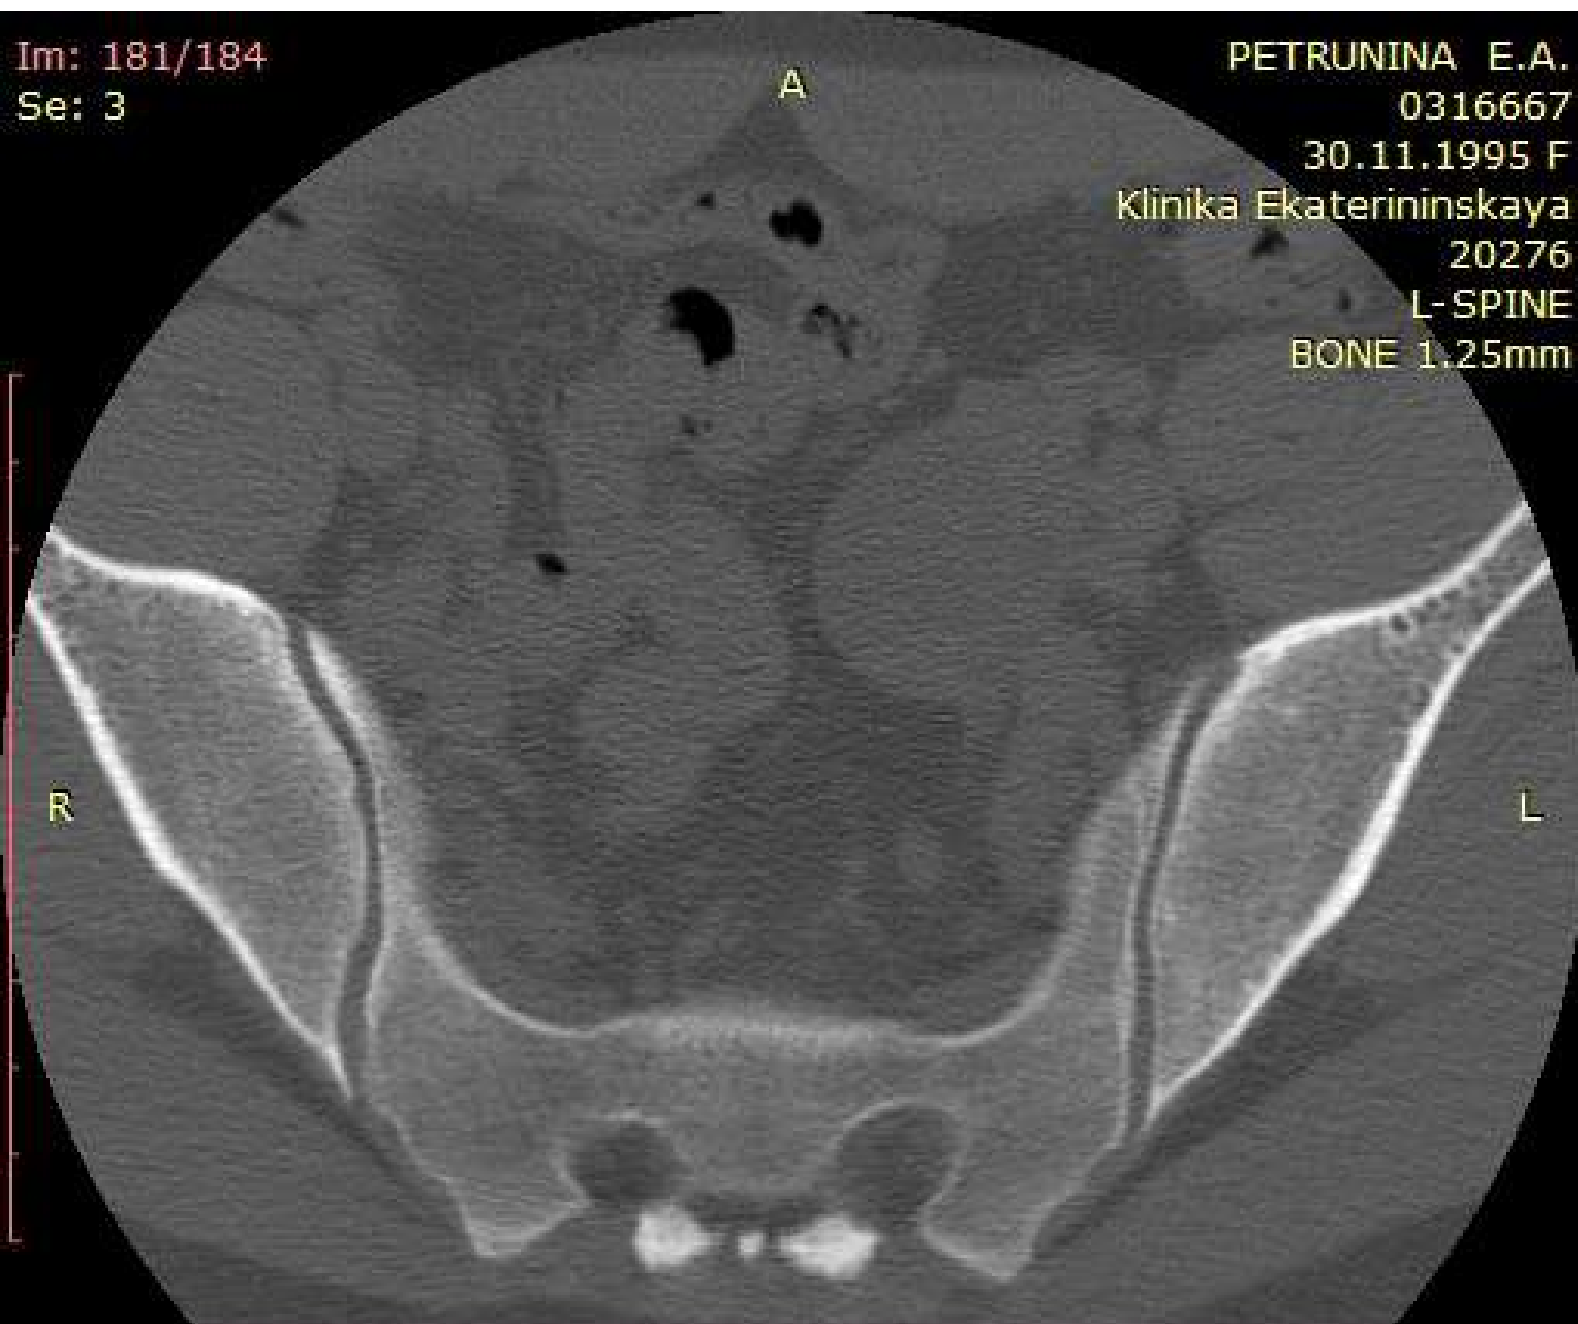

Im: 181/184
Se: 3

PETRUNINA E.A.
0316667
30.11.1995 F
Klinika Ekaterininskaya
20276
L-SPINE
BONE 1.25mm

You have 30 days left in your trial period.
Purchase a license at <https://radiantviewer.com/store/>

WL: 350 WW: 2000 [D]
T: 1.3mm L: -128.5mm

350mA 120kV
19.02.2022 13:54:52