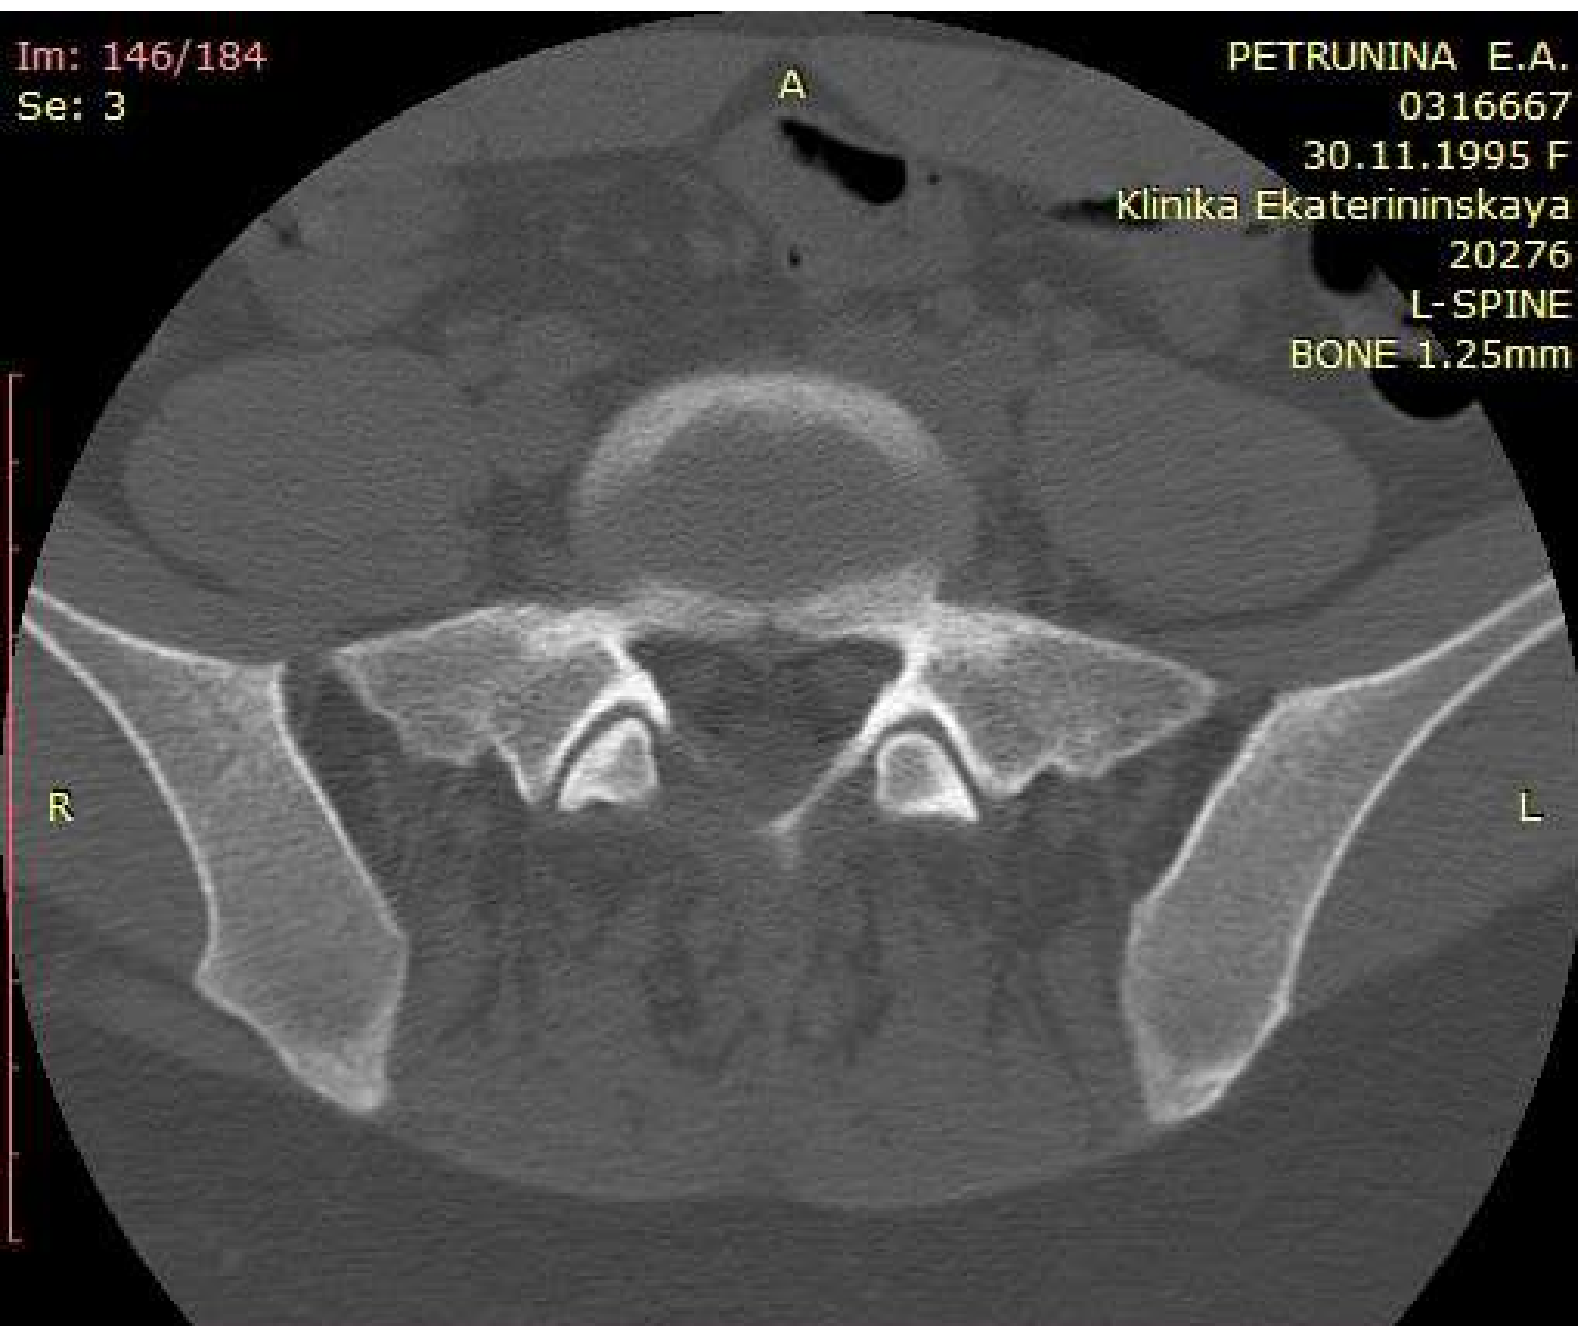

Im: 146/184
Se: 3

PETRUNINA E.A.
0316667
30.11.1995 F
Klinika Ekaterininskaya
20276
L-SPINE
BONE 1.25mm

You have 30 days left in your trial period.
Purchase a license at <https://radiantviewer.com/store/>

WL: 350 WW: 2000 [D]
T: 1.3mm L: -84.8mm

P

350mA 120kV
19.02.2022 13:54:52