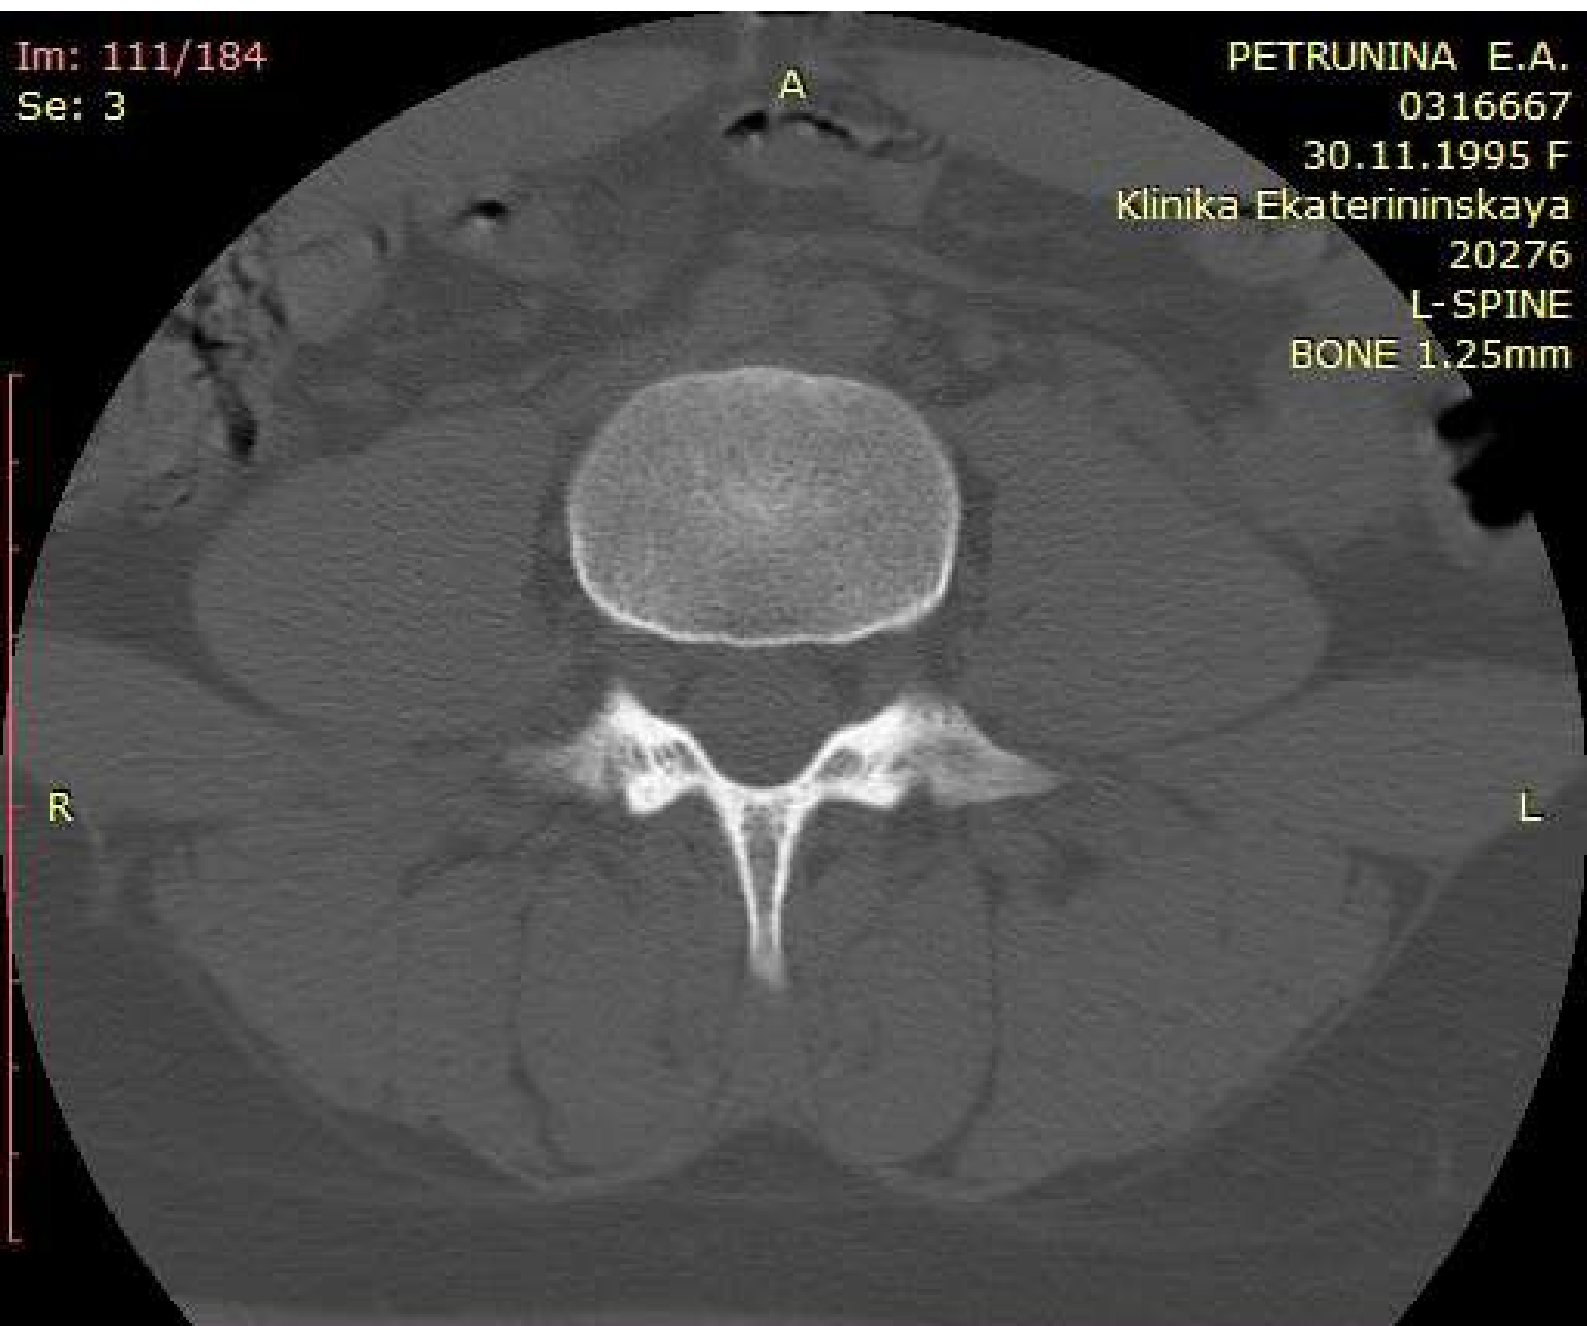

Im: 111/184
Se: 3

PETRUNINA E.A.
0316667
30.11.1995 F
Klinika Ekaterininskaya
20276
L-SPINE
BONE 1.25mm

WL: 350 WW: 2000 [D]
T: 1.3mm L: -41.0mm

P

350mA 120kV
19.02.2022 13:54:52