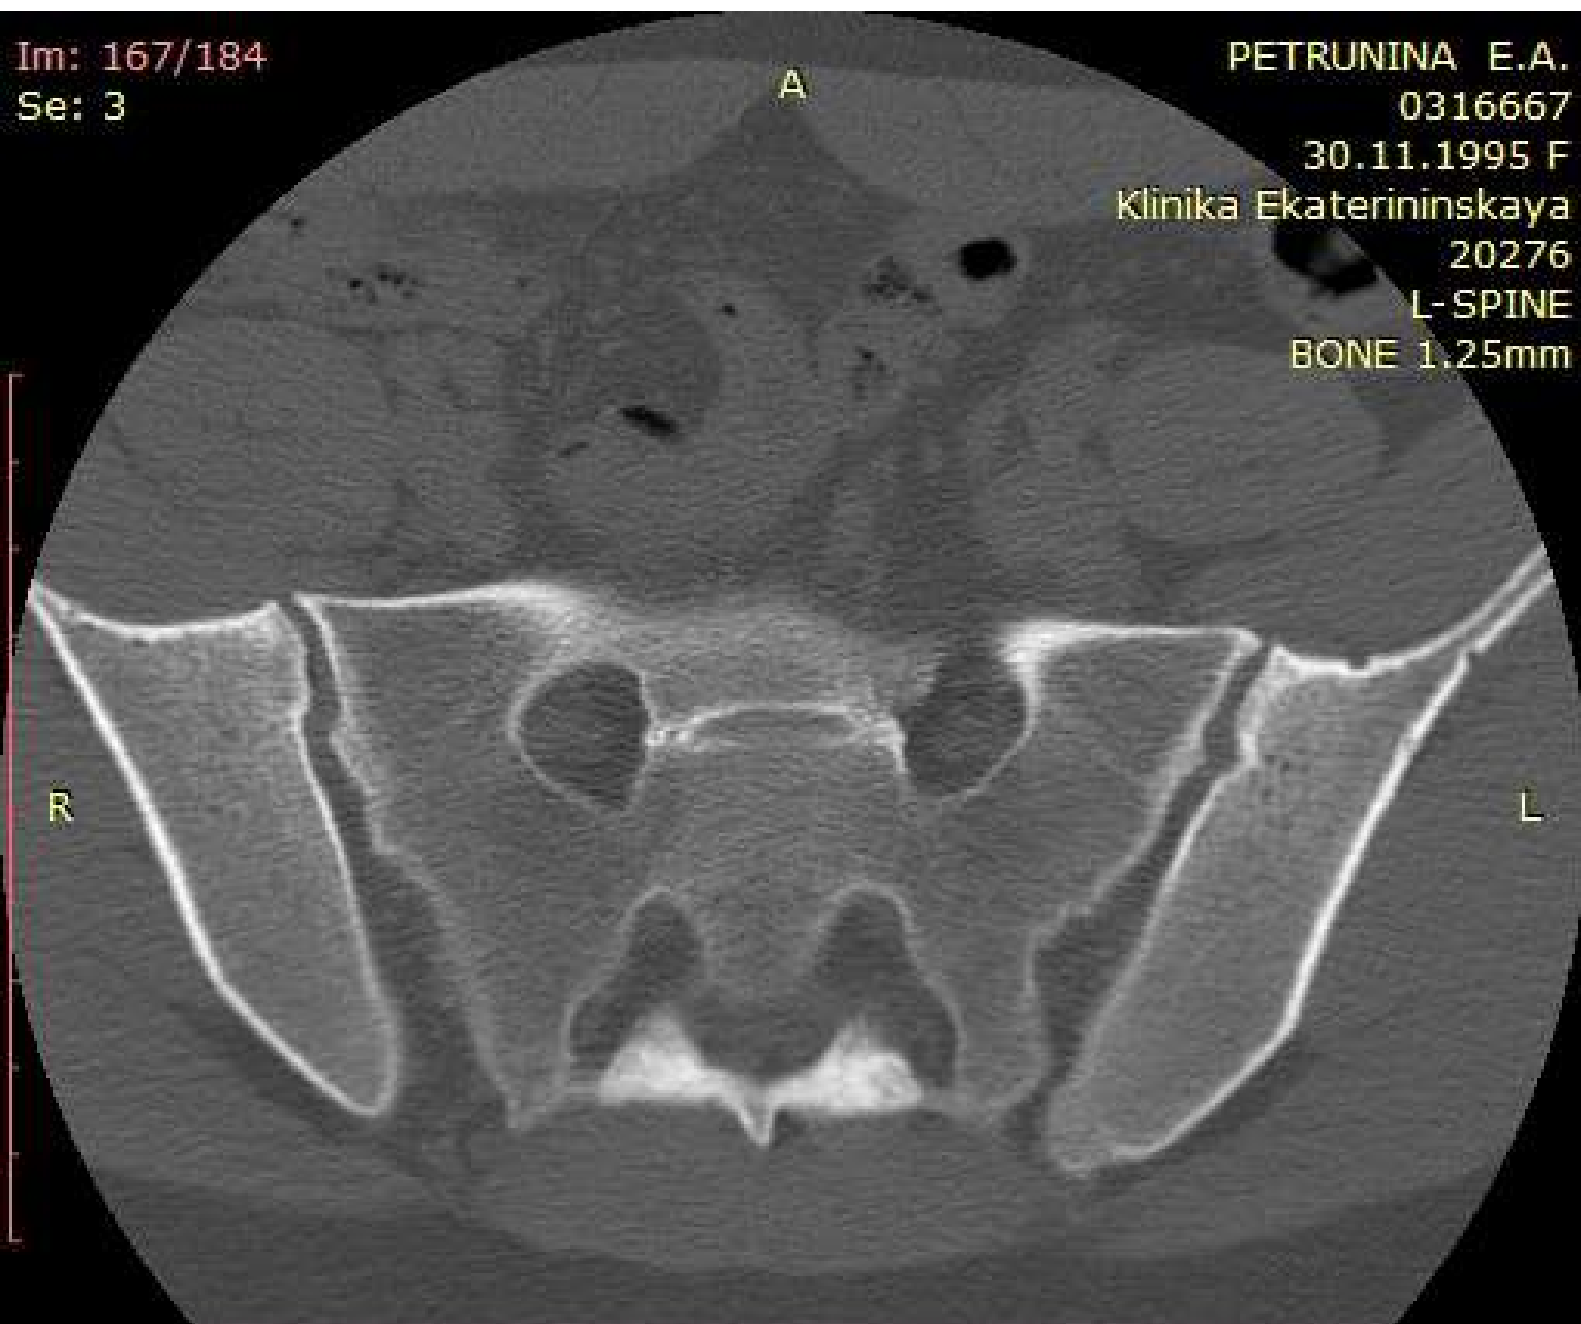

Im: 167/184
Se: 3

PETRUNINA E.A.
0316667
30.11.1995 F
Klinika Ekaterininskaya
20276
L-SPINE
BONE 1.25mm

WL: 350 WW: 2000 [D]
T: 1.3mm L: -111.0mm

P

350mA 120kV
19.02.2022 13:54:52