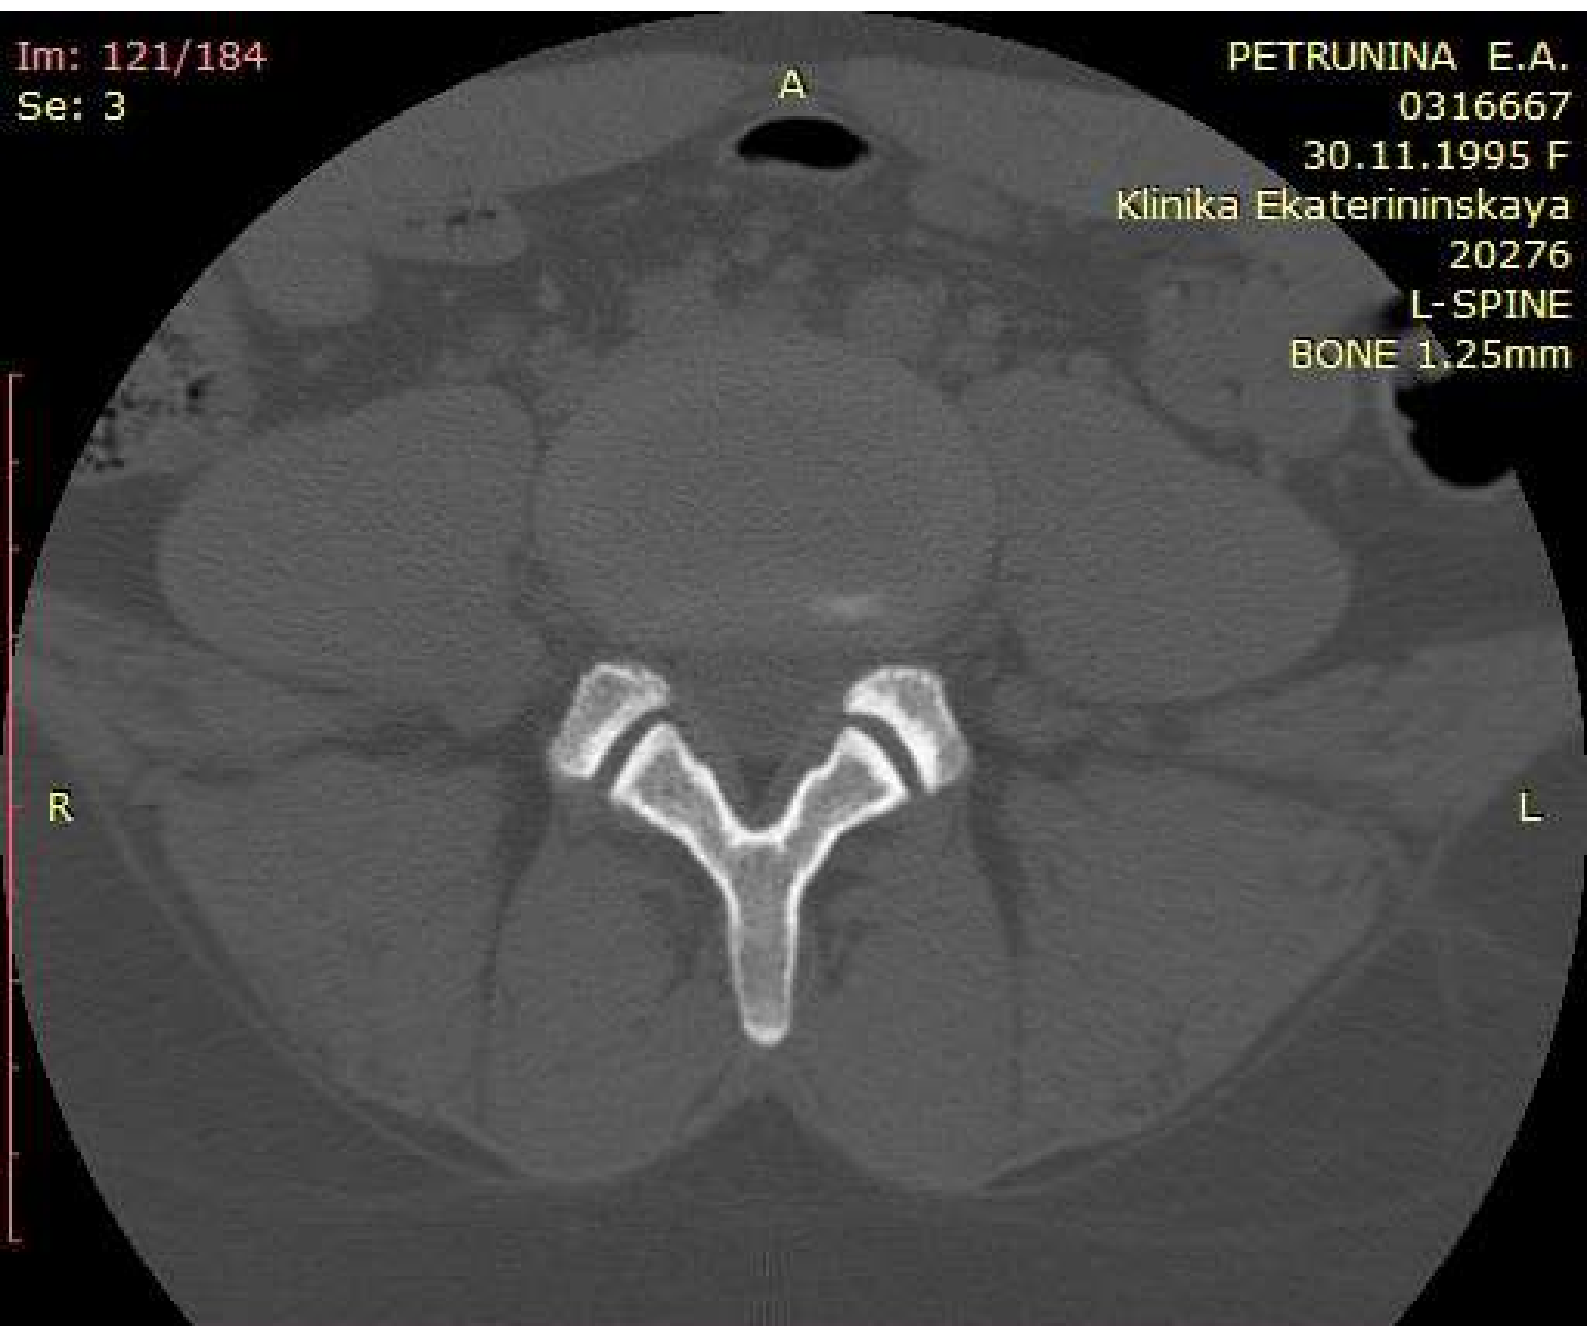

You have 30 days left in your trial period.
Purchase a license at <https://radiantviewer.com/store/>

WL: 350 WW: 2000 [D]
T: 1.3mm L: -54.8mm

P

350mA 120kV
19.02.2022 13:54:52

Im: 121/184
Se: 3

PETRUNINA E.A.
0316667
30.11.1995 F
Klinika Ekaterininskaya
20276
L-SPINE
BONE 1.25mm