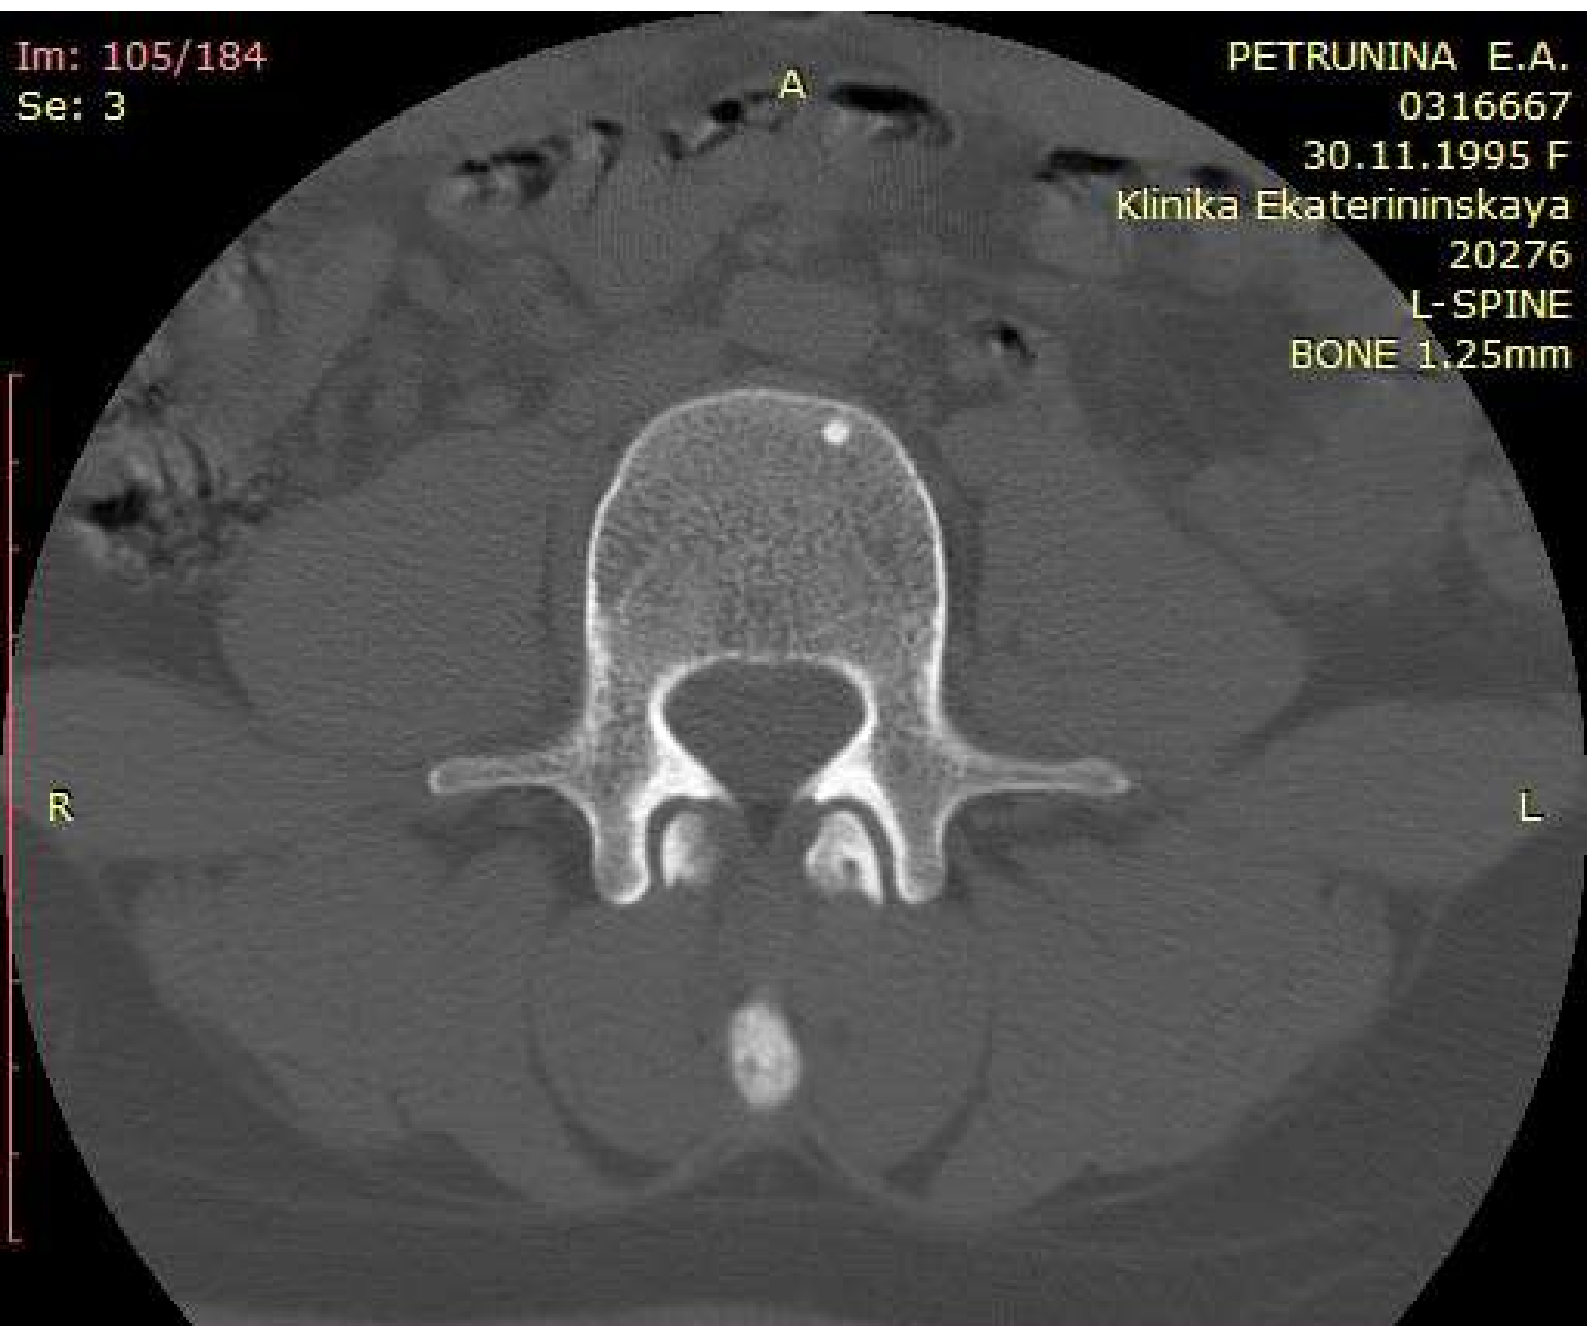

Im: 105/184
Se: 3

PETRUNINA E.A.
0316667
30.11.1995 F
Klinika Ekaterininskaya
20276
L-SPINE
BONE 1.25mm

You have 30 days left in your trial period.
Purchase a license at <https://radiantviewer.com/store/>

WL: 350 WW: 2000 [D]
T: 1.3mm L: -33.5mm

P

350mA 120kV
19.02.2022 13:54:52