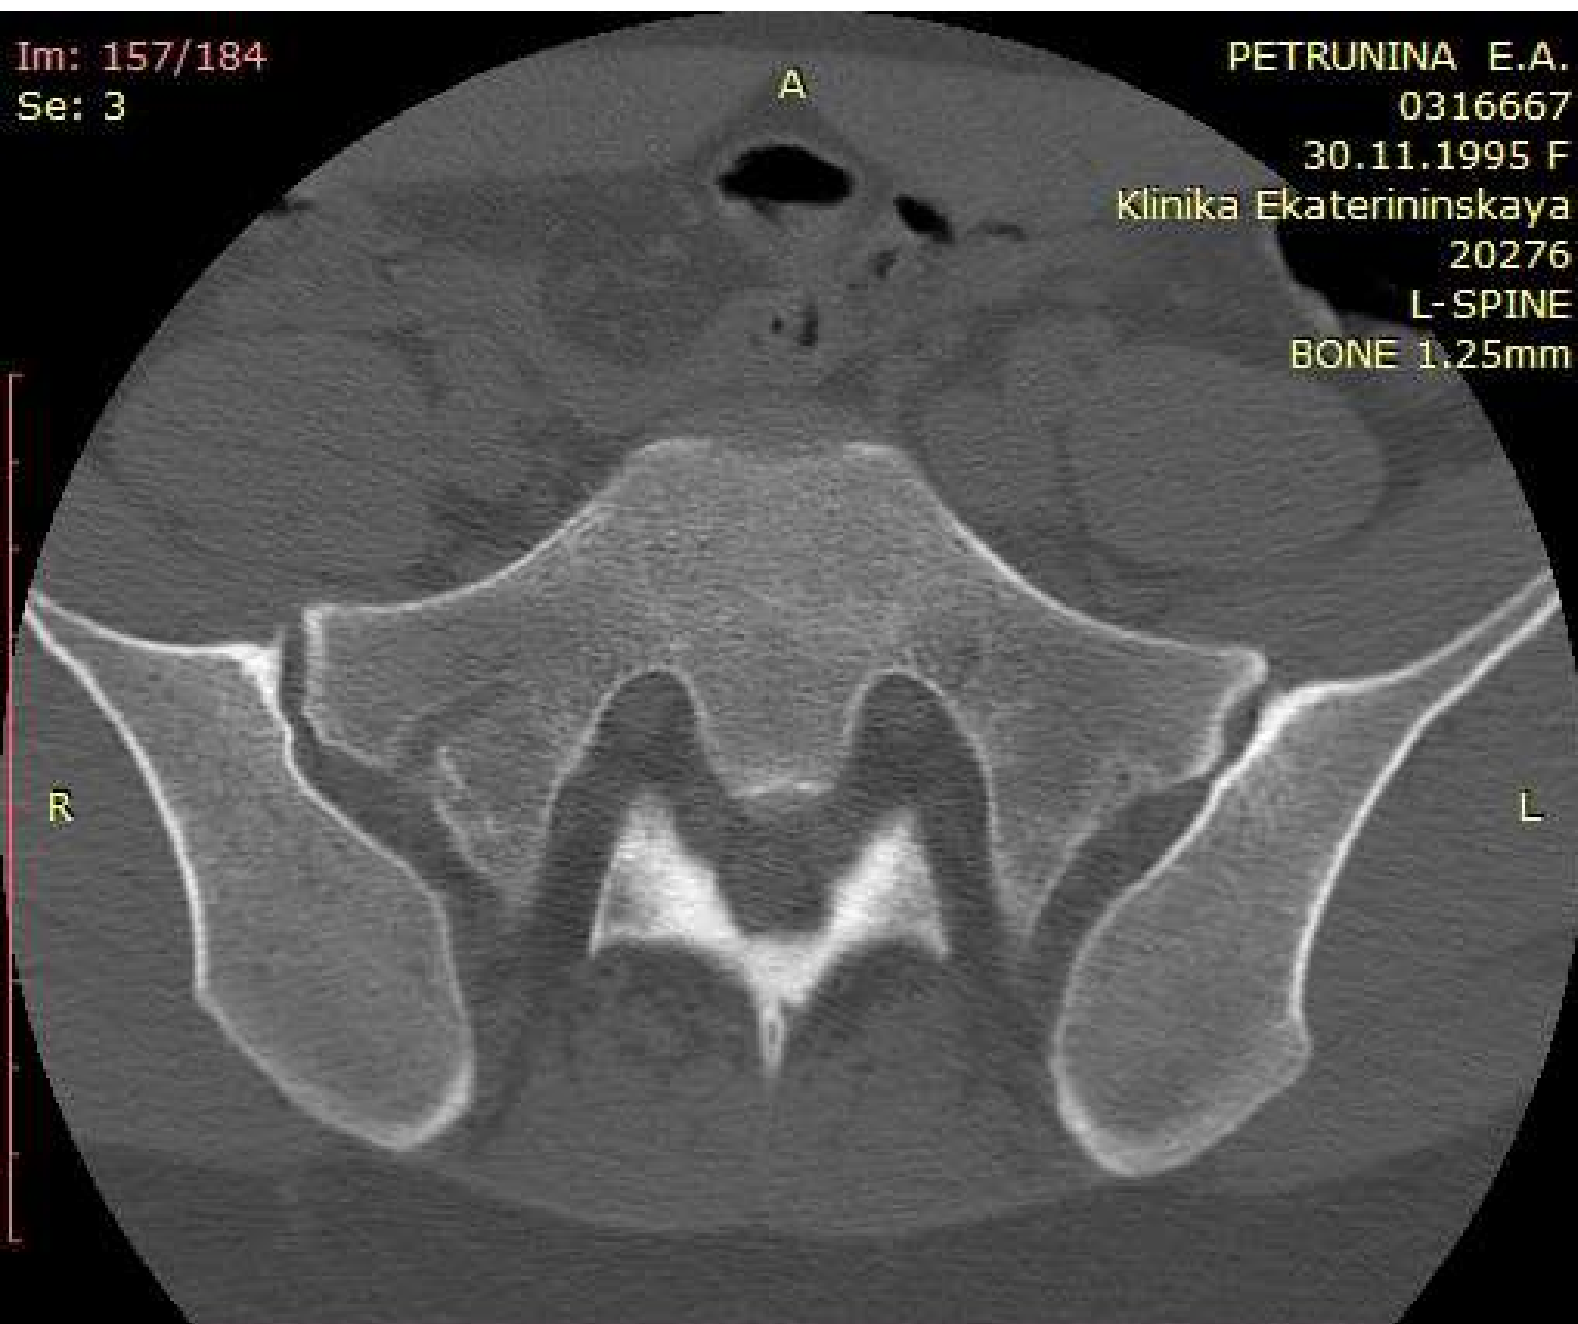

Im: 157/184
Se: 3

PETRUNINA E.A.
0316667
30.11.1995 F
Klinika Ekaterininskaya
20276
L-SPINE
BONE 1.25mm

You have 30 days left in your trial period.
Purchase a license at <https://radiantviewer.com/store/>

WL: 350 WW: 2000 [D]
T: 1.3mm L: -98.5mm

350mA 120kV
19.02.2022 13:54:52

P