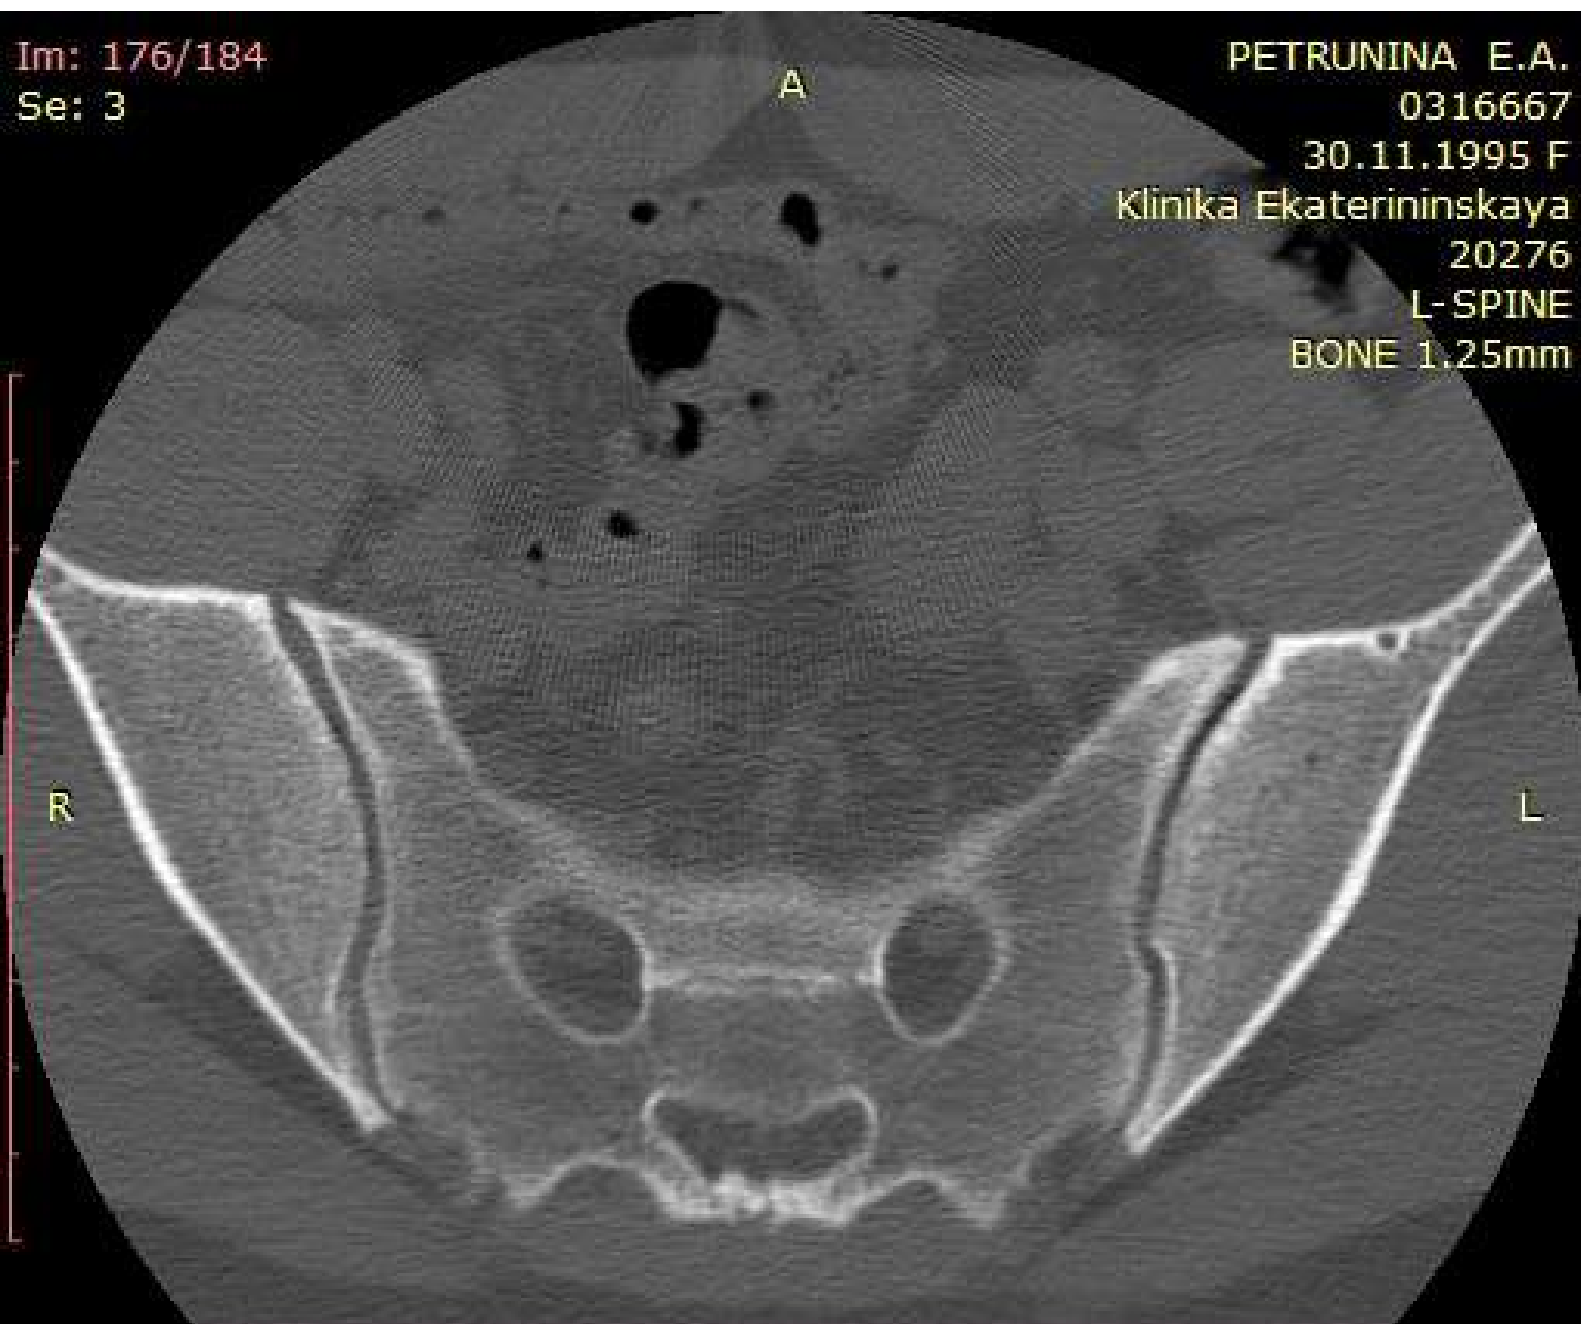

Im: 176/184
Se: 3

PETRUNINA E.A.
0316667
30.11.1995 F
Klinika Ekaterininskaya
20276
L-SPINE
BONE 1.25mm

You have 30 days left in your trial period.
Purchase a license at <https://radiantviewer.com/store/>

WL: 350 WW: 2000 [D]
T: 1.3mm L: -122.3mm

350mA 120kV
19.02.2022 13:54:52

P