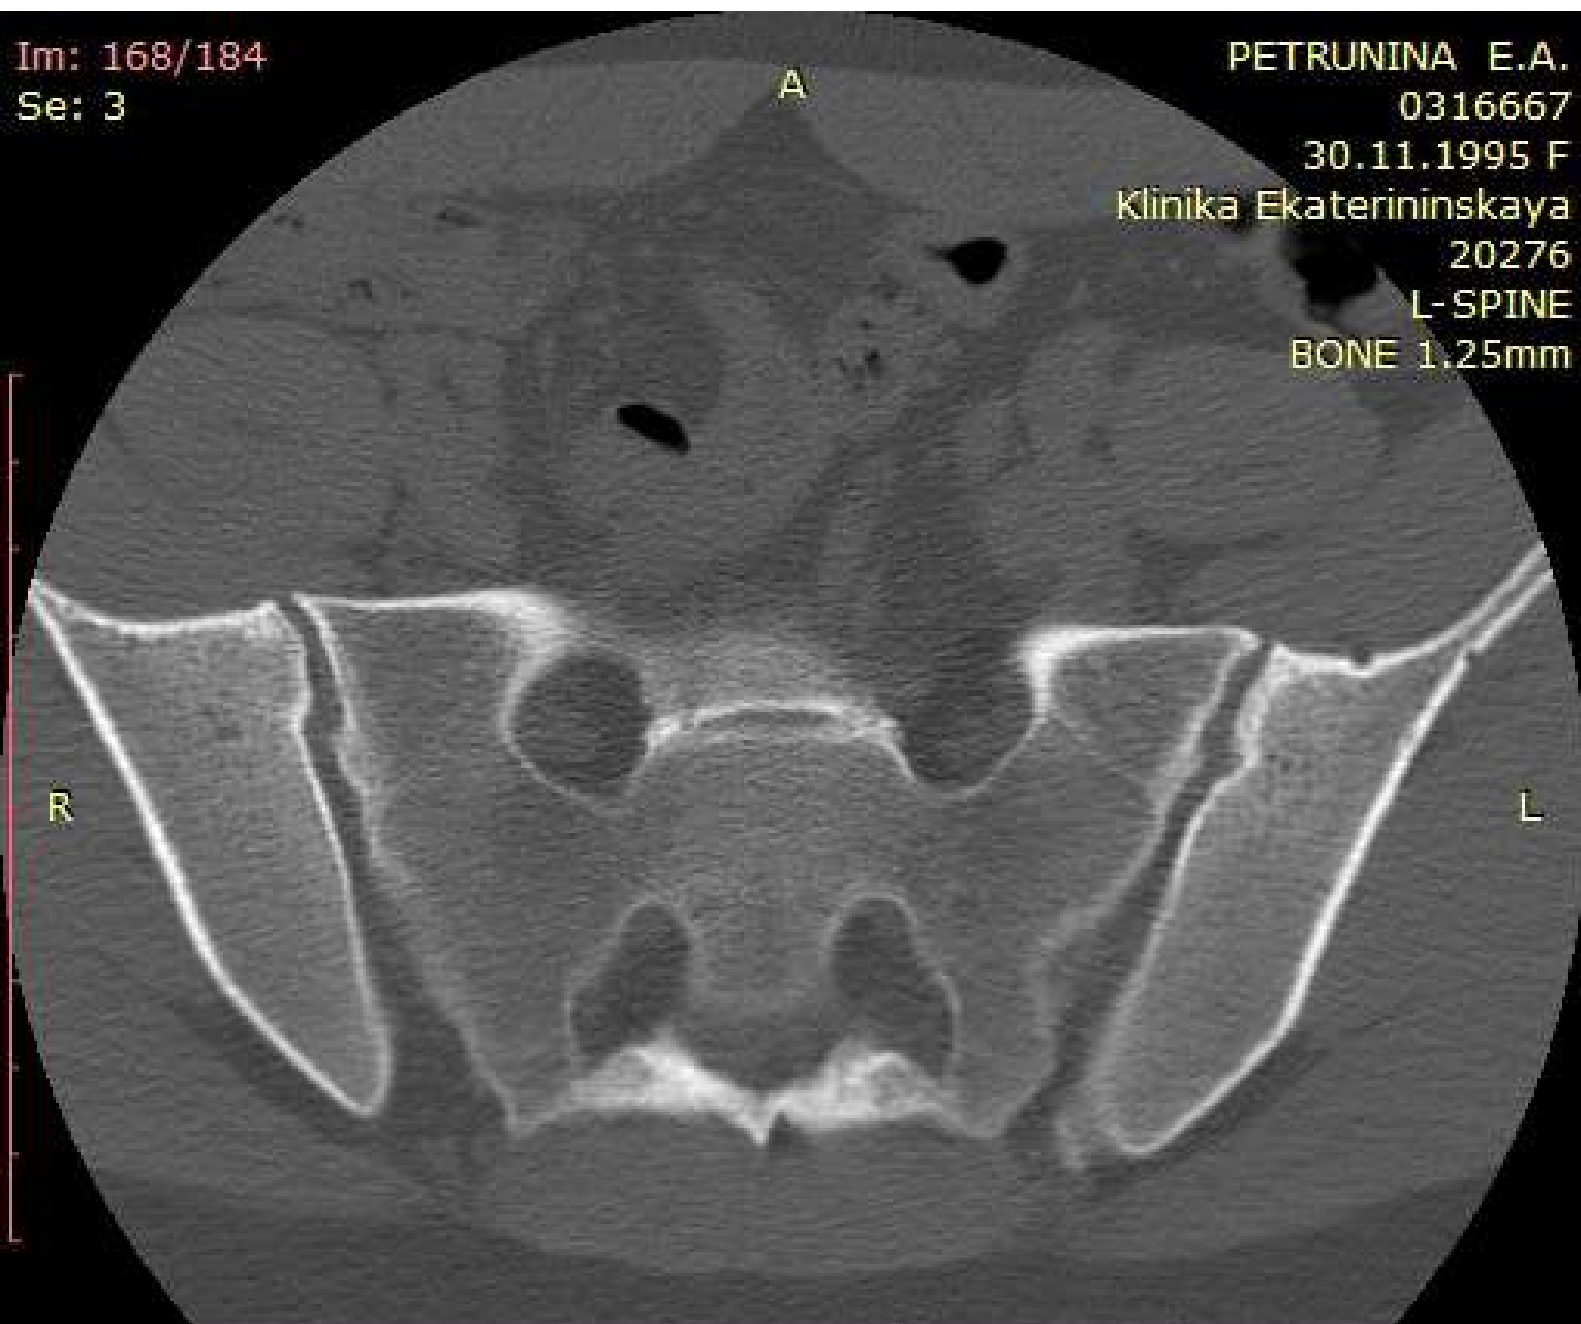

Im: 168/184
Se: 3

PETRUNINA E.A.
0316667
30.11.1995 F
Klinika Ekaterininskaya
20276
L-SPINE
BONE 1.25mm

You have 30 days left in your trial period.
Purchase a license at <https://radiantviewer.com/store/>

WL: 350 WW: 2000 [D]
T: 1.3mm L: -112.3mm

350mA 120kV
19.02.2022 13:54:52

P