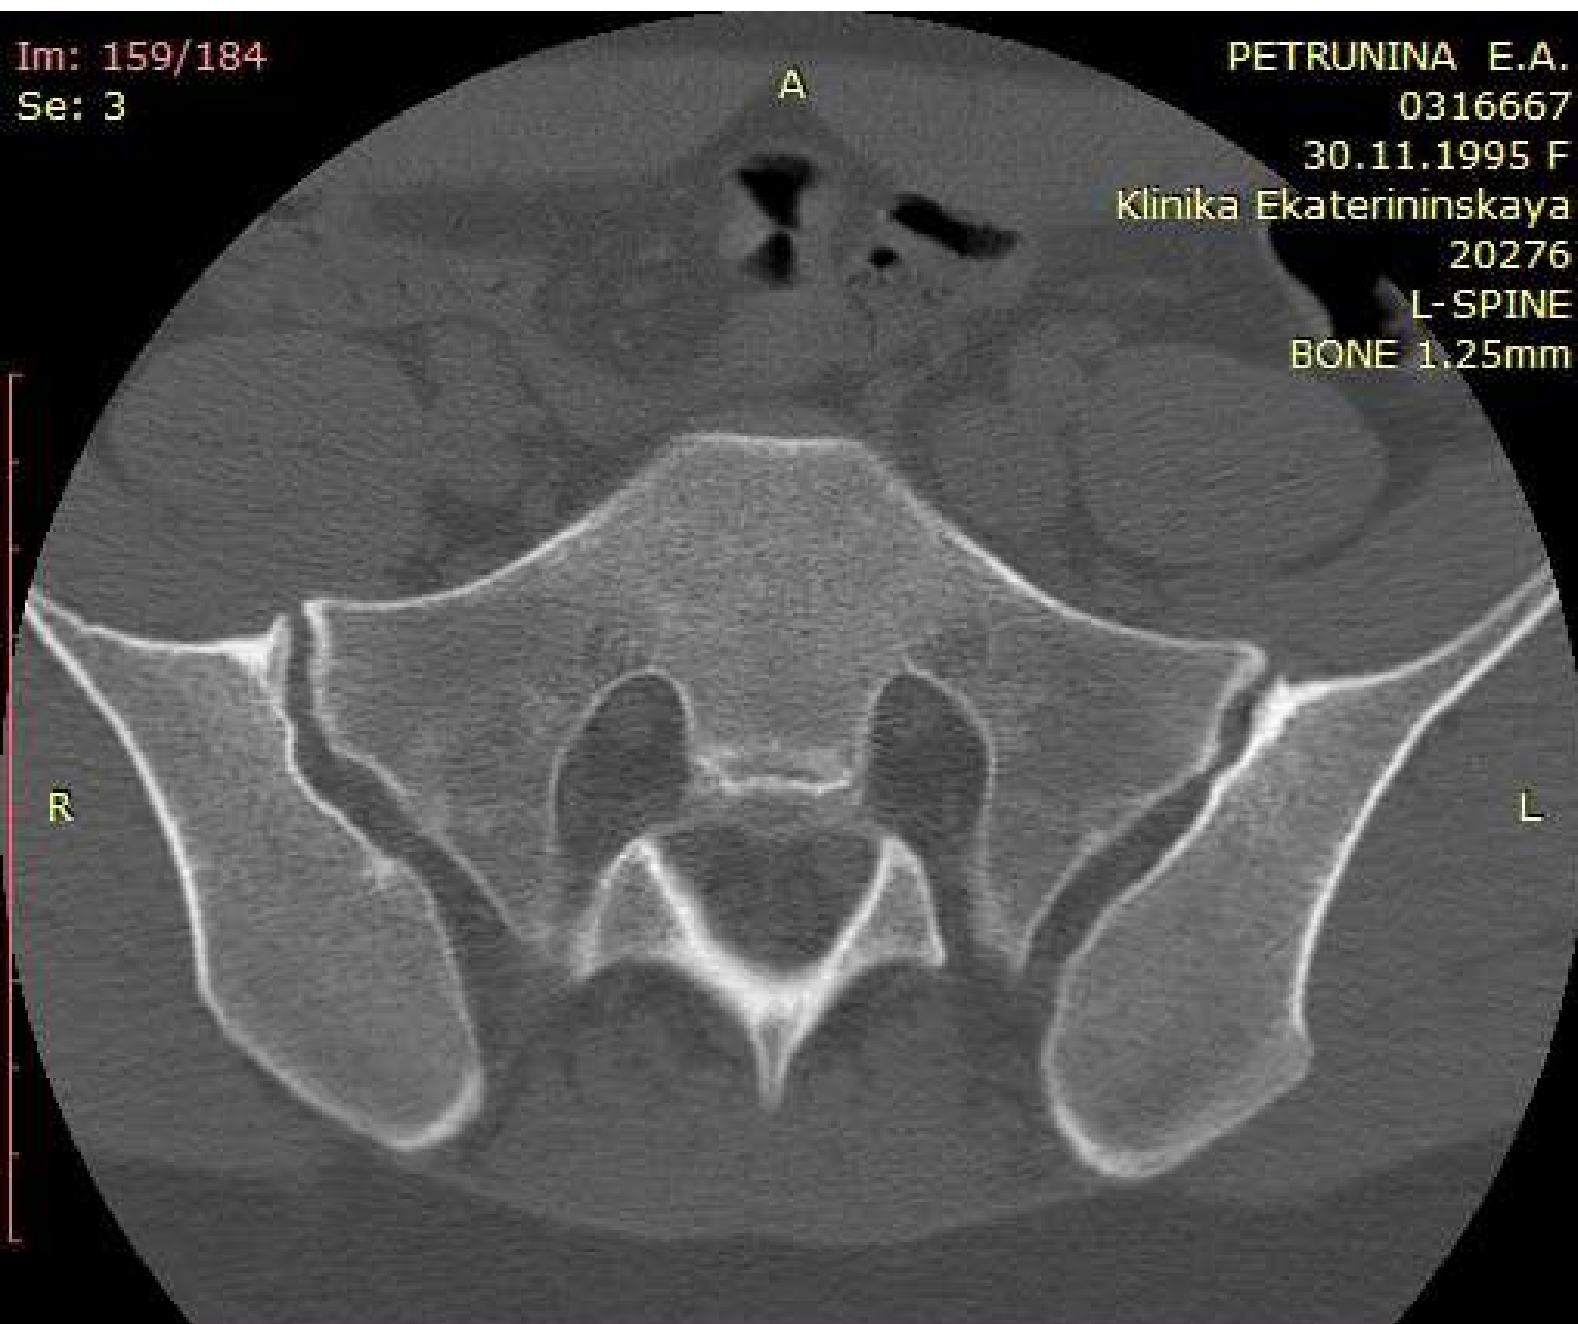

Im: 159/184
Se: 3

PETRUNINA E.A.
0316667
30.11.1995 F
Klinika Ekaterininskaya
20276
L-SPINE
BONE 1.25mm

You have 30 days left in your trial period.
Purchase a license at <https://radiantviewer.com/store/>

WL: 350 WW: 2000 [D]
T: 1.3mm L: -101.0mm

350mA 120kV
19.02.2022 13:54:52