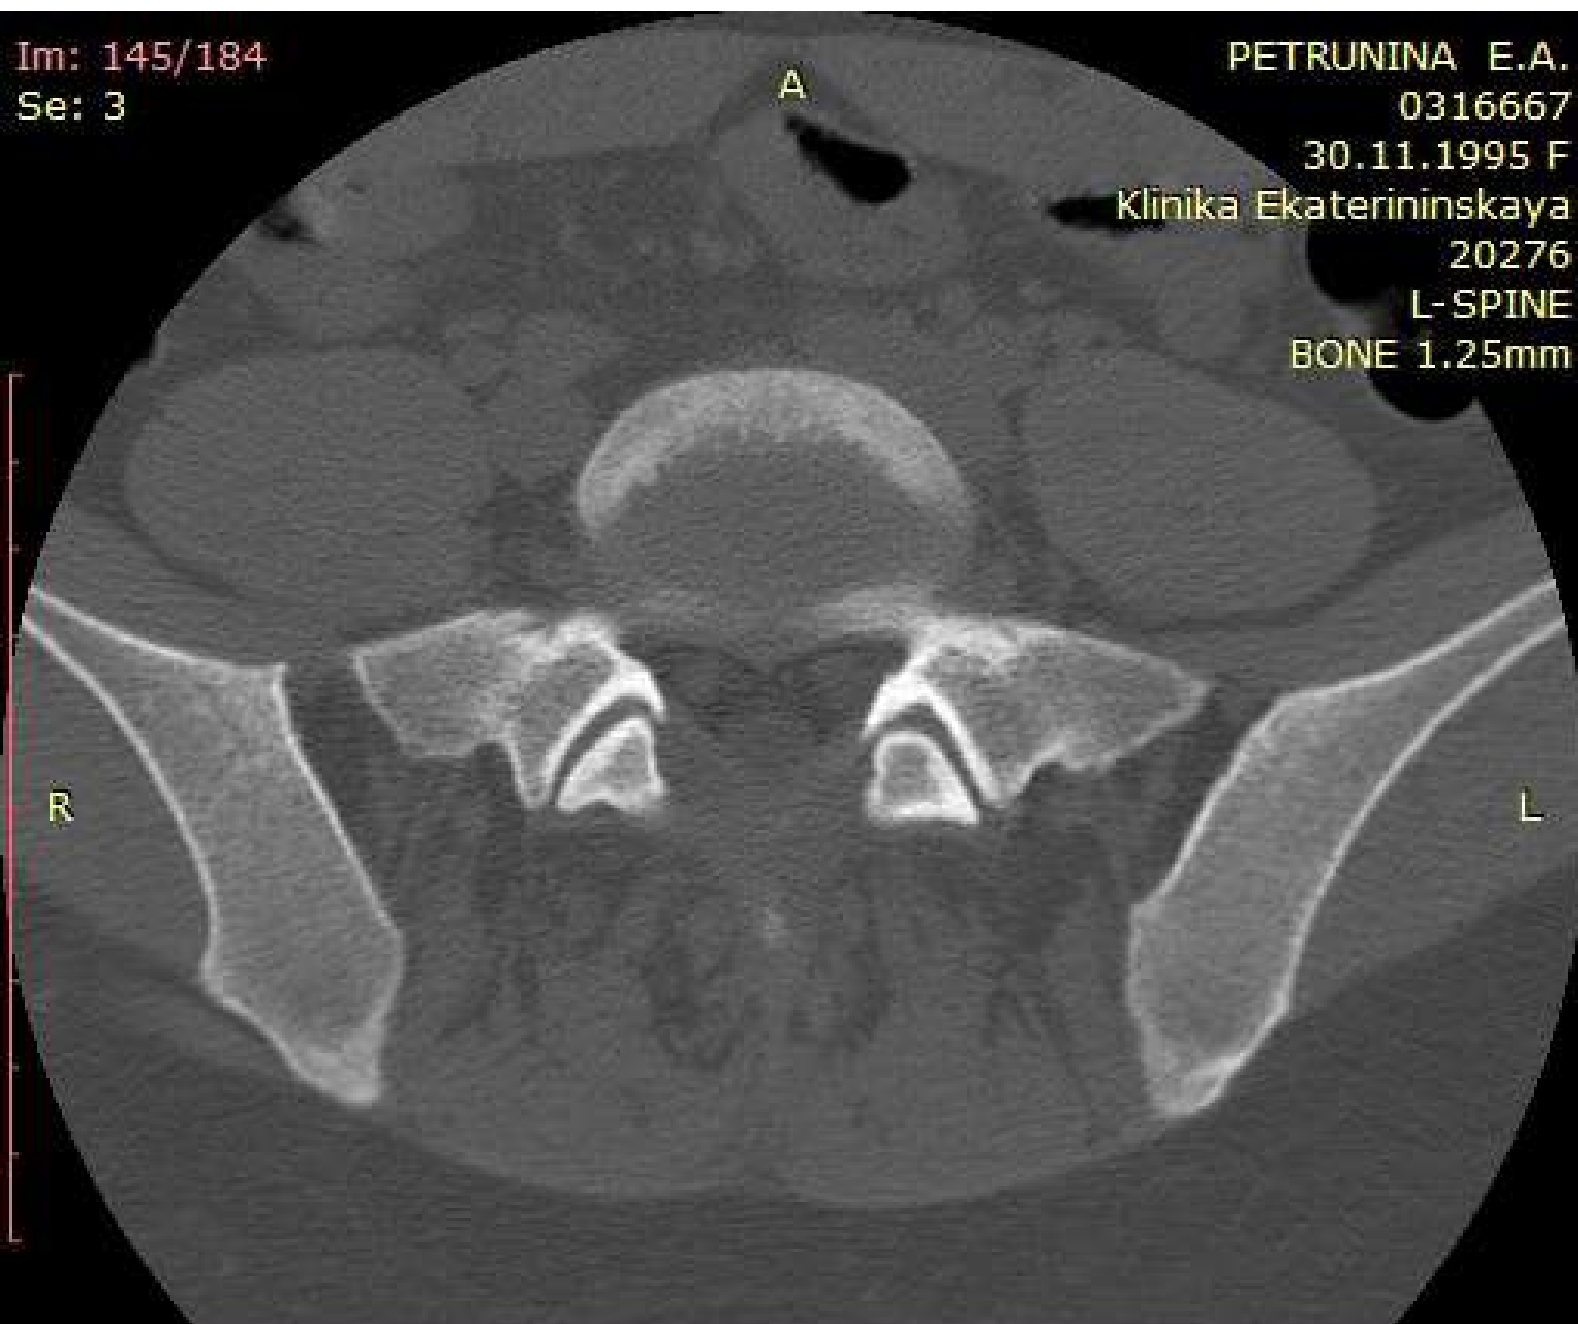

Im: 145/184
Se: 3

PETRUNINA E.A.
0316667
30.11.1995 F
Klinika Ekaterininskaya
20276
L-SPINE
BONE 1.25mm

WL: 350 WW: 2000 [D]
T: 1.3mm L: -83.5mm

P

350mA 120kV
19.02.2022 13:54:52