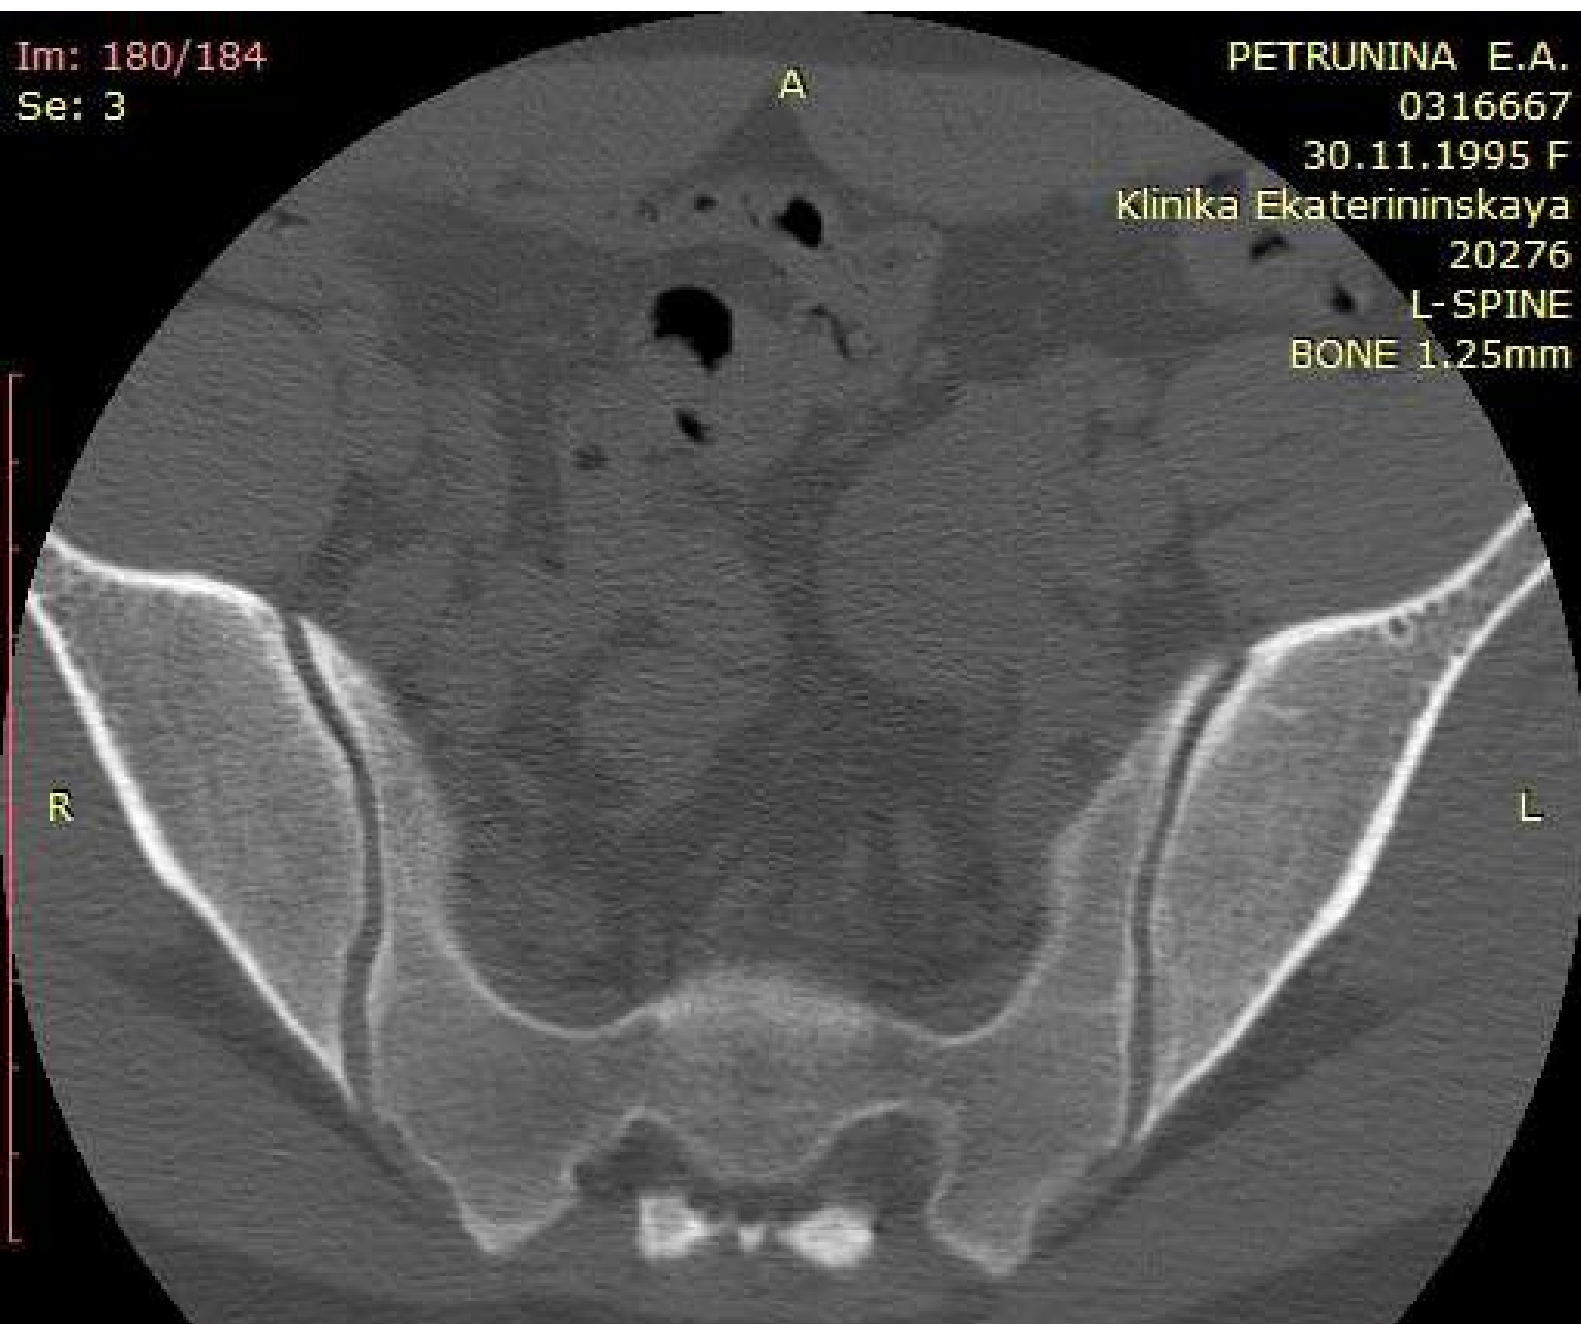

Im: 180/184
Se: 3

PETRUNINA E.A.
0316667
30.11.1995 F
Klinika Ekaterininskaya
20276
L-SPINE
BONE 1.25mm

You have 30 days left in your trial period.
Purchase a license at <https://radiantviewer.com/store/>

WL: 350 WW: 2000 [D]
T: 1.3mm L: -127.3mm

350mA 120kV
19.02.2022 13:54:52

P