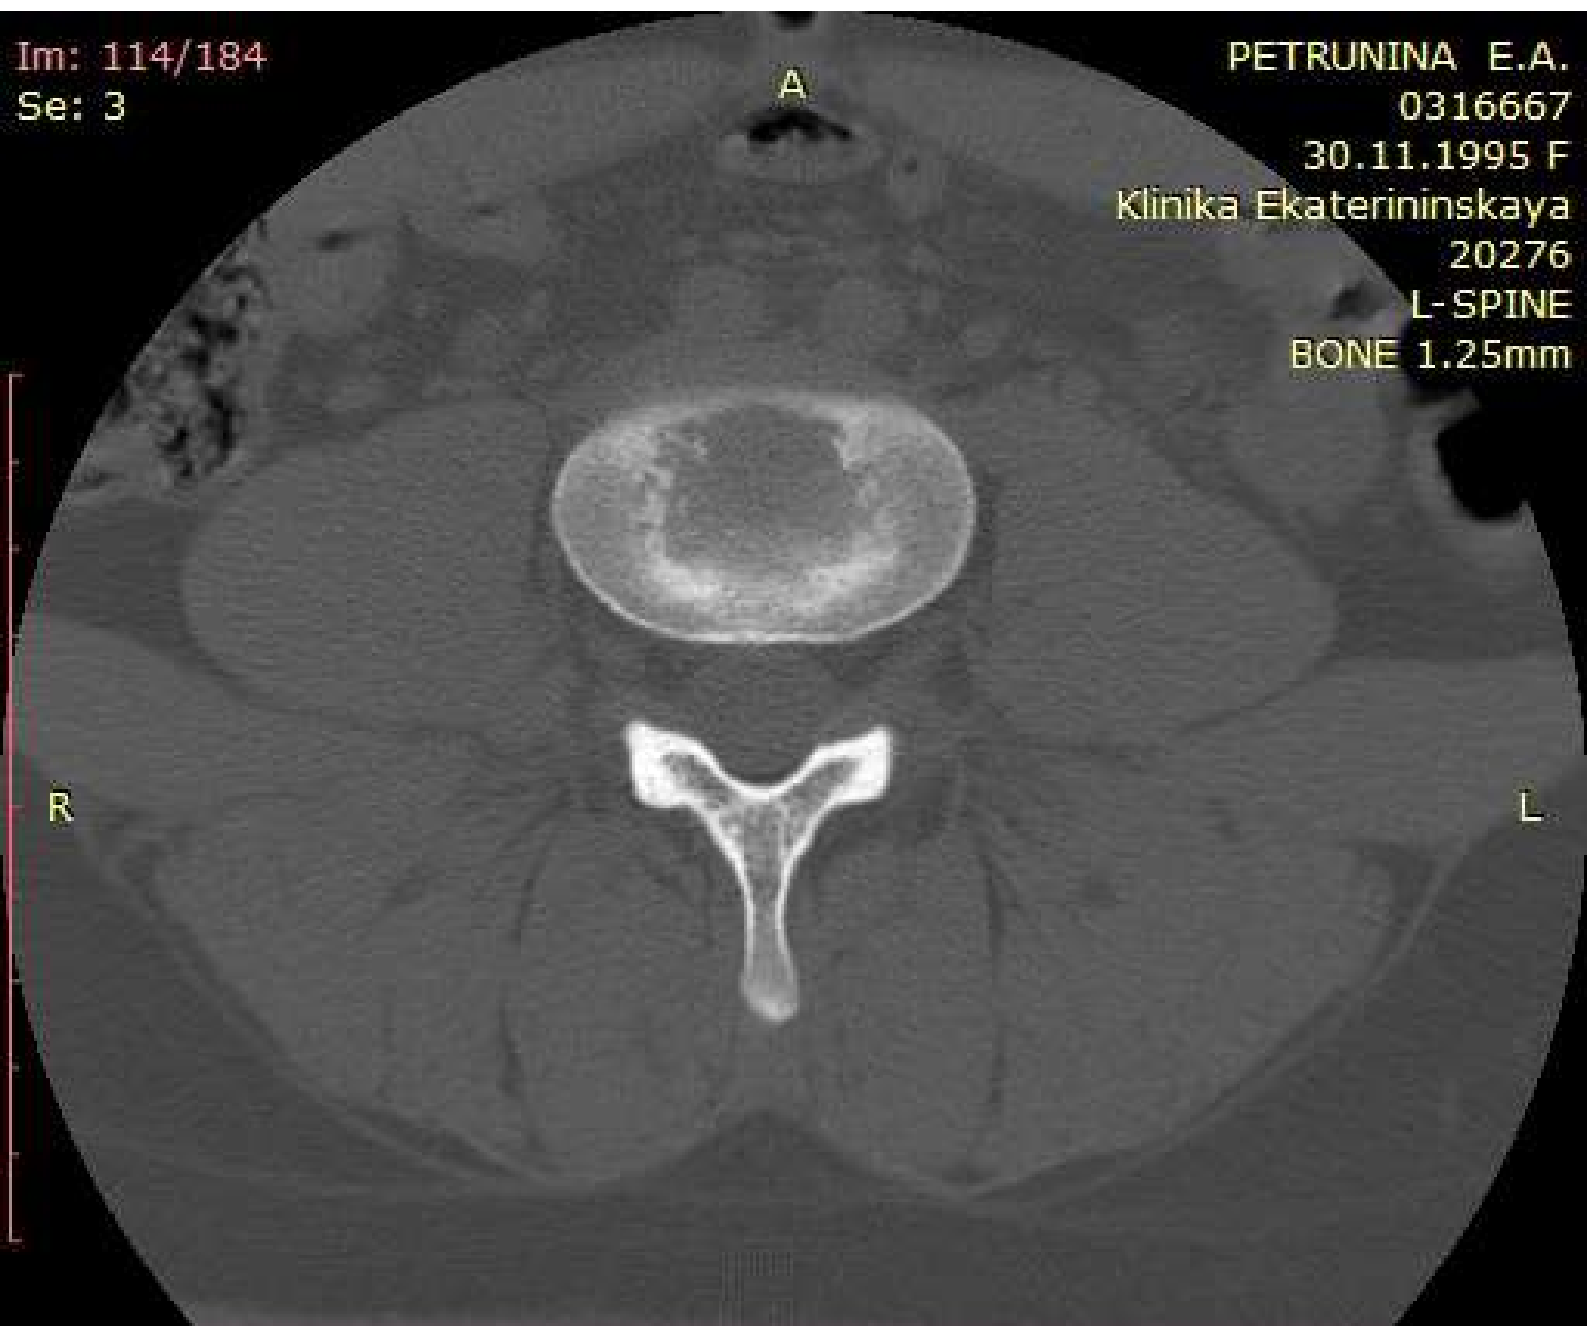

Im: 114/184
Se: 3

PETRUNINA E.A.
0316667
30.11.1995 F
Klinika Ekaterininskaya
20276
L-SPINE
BONE 1.25mm

You have 30 days left in your trial period.
Purchase a license at <https://radiantviewer.com/store/>

WL: 350 WW: 2000 [D]
T: 1.3mm L: -44.8mm

P

350mA 120kV
19.02.2022 13:54:52