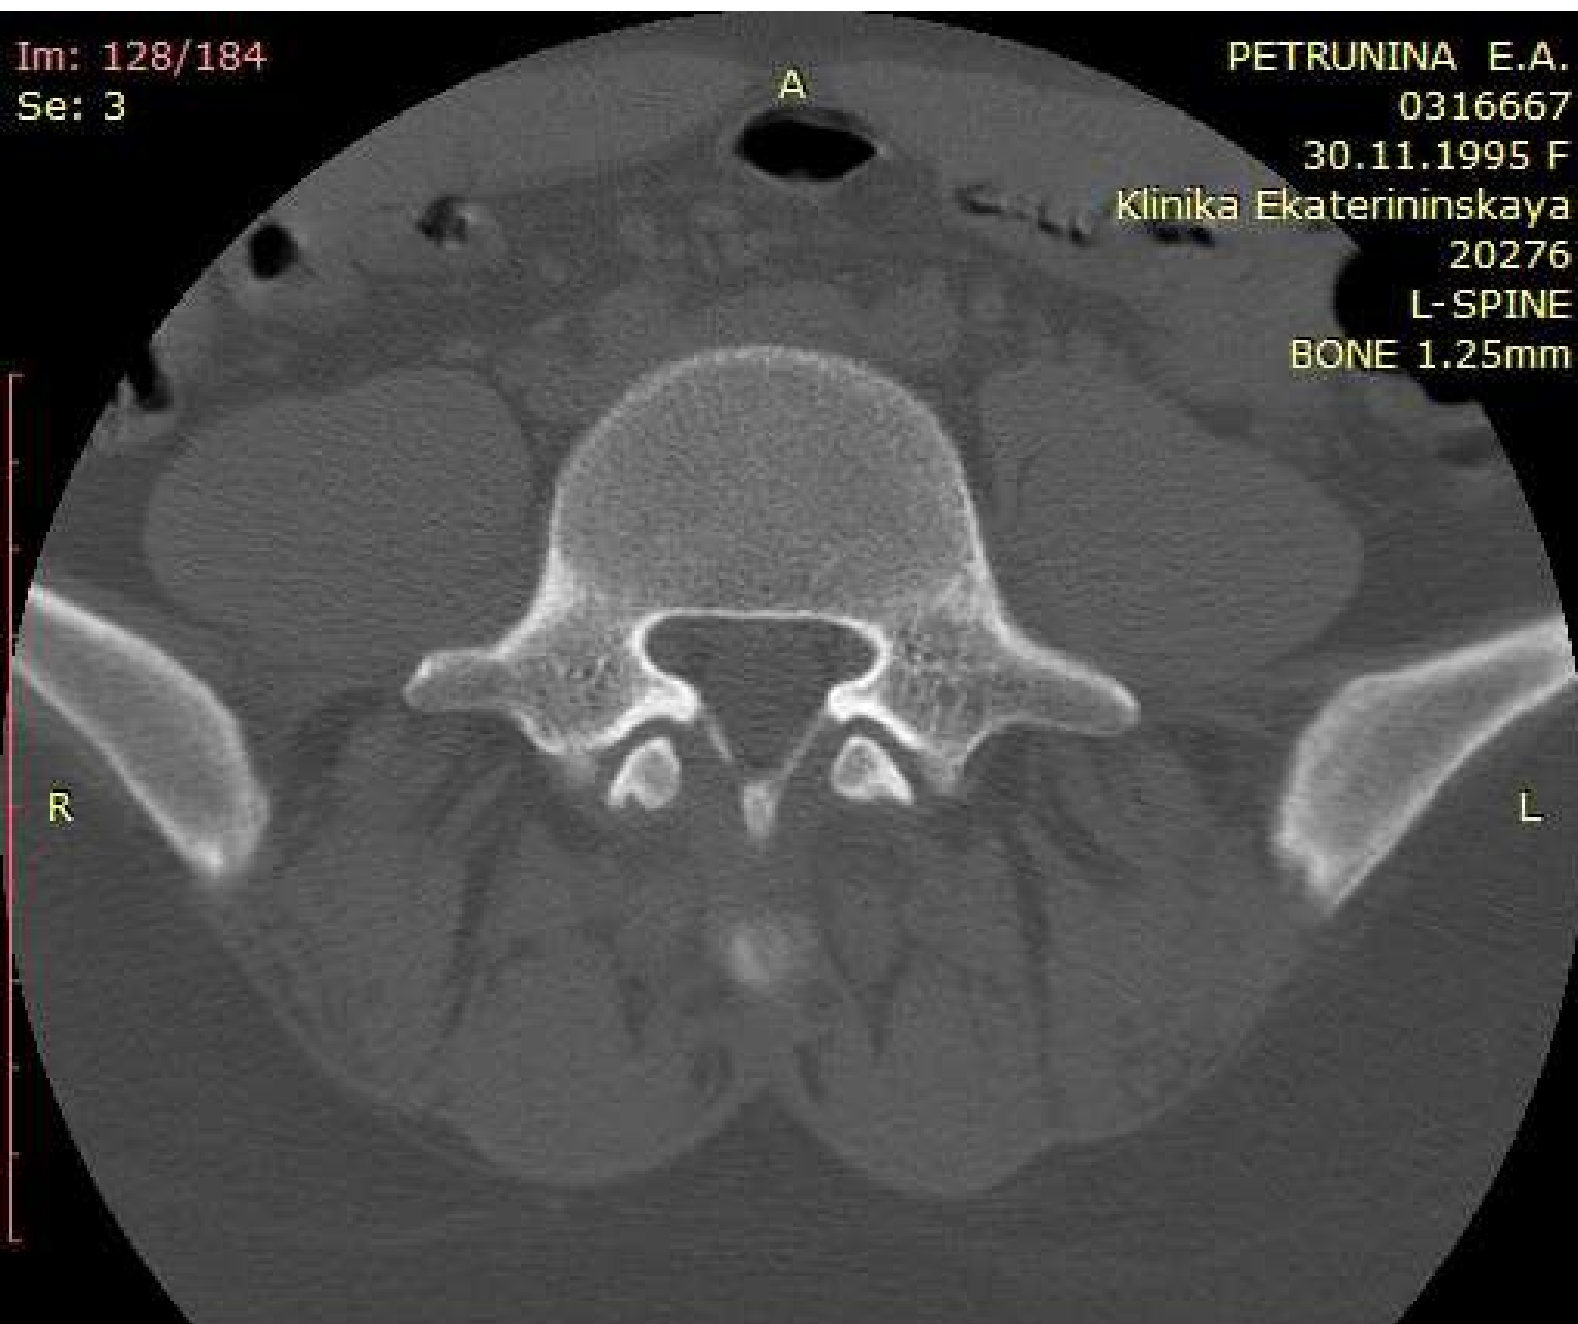

You have 30 days left in your trial period.
Purchase a license at <https://radiantviewer.com/store/>

WL: 350 WW: 2000 [D]
T: 1.3mm L: -63.5mm

P

350mA 120kV
19.02.2022 13:54:52

Im: 128/184
Se: 3

PETRUNINA E.A.
0316667
30.11.1995 F
Klinika Ekaterininskaya
20276
L-SPINE
BONE 1.25mm