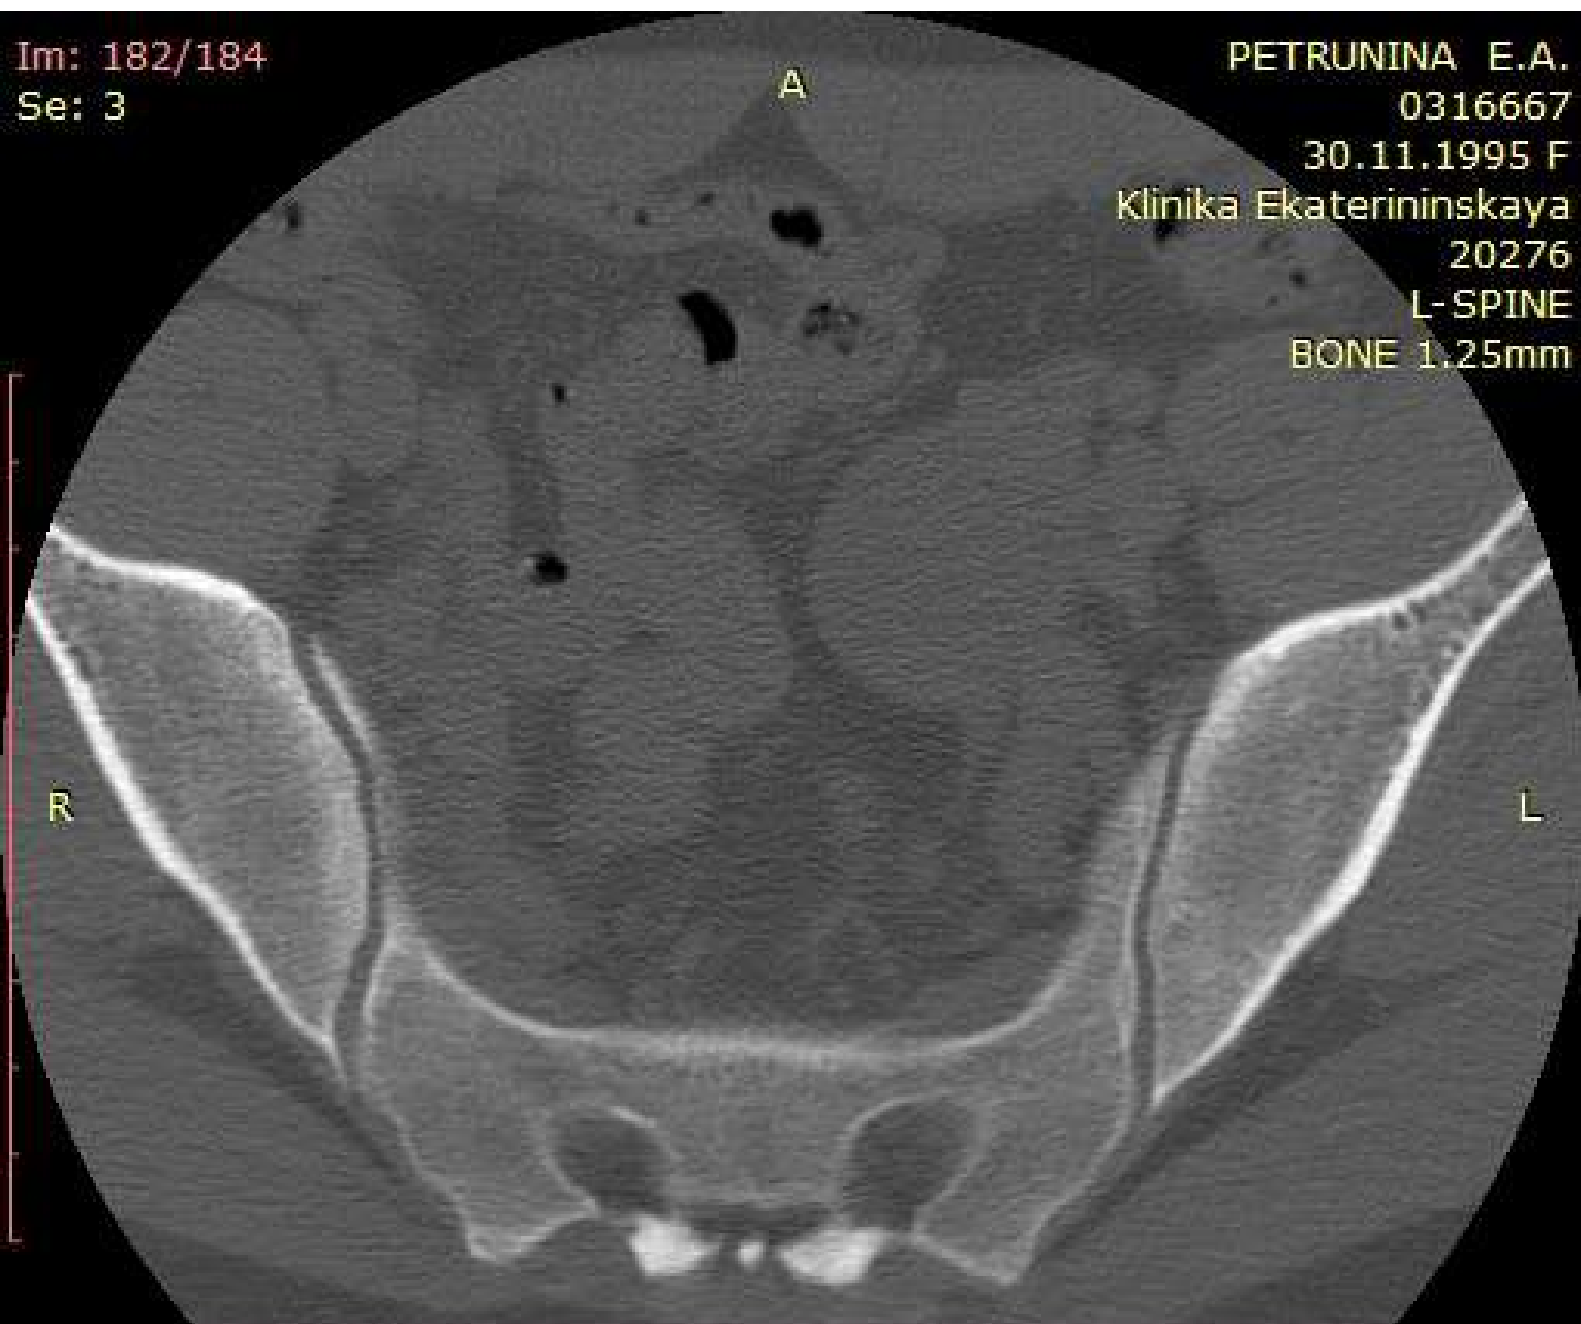

WL: 350 WW: 2000 [D]
T: 1.3mm L: -132.3mm

350mA 120kV
19.02.2022 13:54:52

P

Im: 183/184
Se: 3

PETRUNINA E.A.
0316667
30.11.1995 F
Klinika Ekaterininskaya
20276
L-SPINE
BONE 1.25mm

You have 30 days left in your trial period.
Purchase a license at <https://radiantviewer.com/store/>

WL: 350 WW: 2000 [D]
T: 1.3mm L: -131.0mm

350mA 120kV
19.02.2022 13:54:52

Im: 182/184
Se: 3

PETRUNINA E.A.
0316667
30.11.1995 F
Klinika Ekaterininskaya
20276
L-SPINE
BONE 1.25mm

You have 30 days left in your trial period.
Purchase a license at <https://radiantviewer.com/store/>