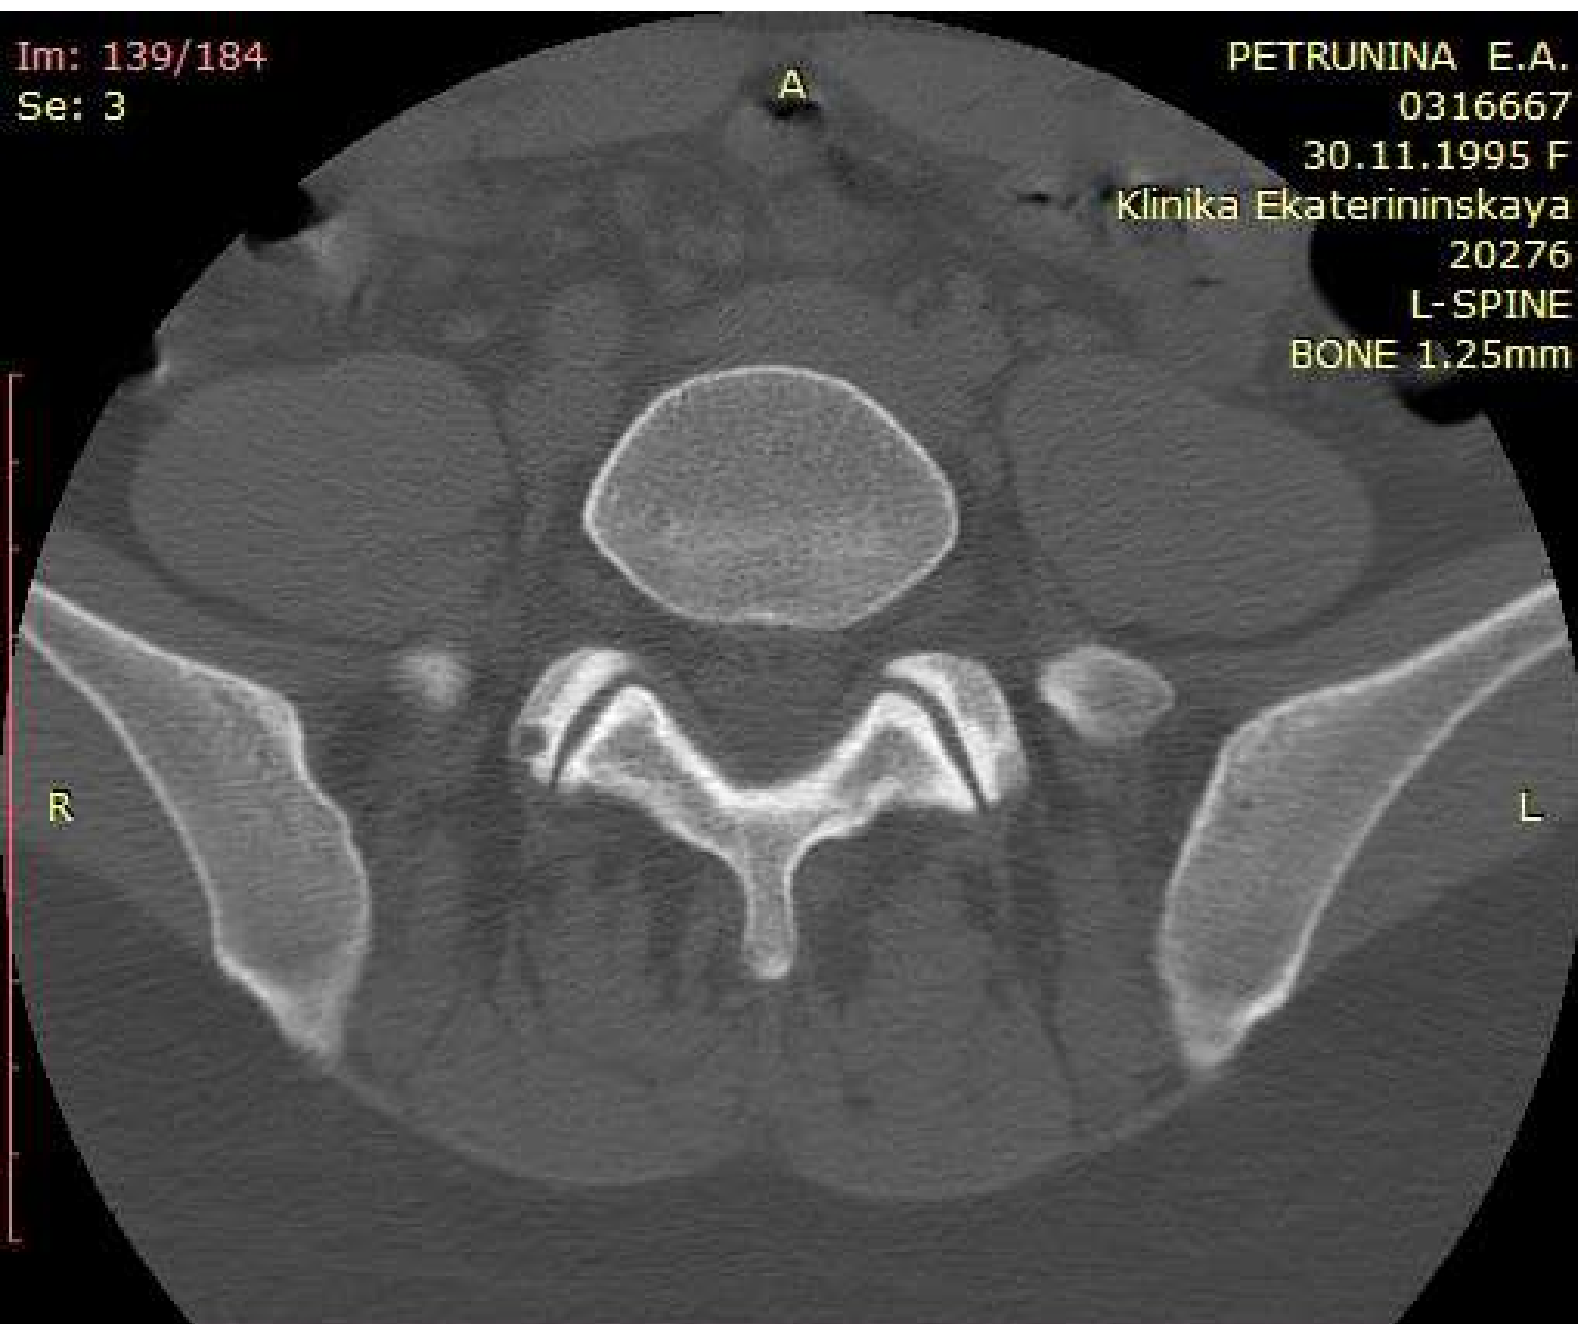

Im: 139/184
Se: 3

PETRUNINA E.A.
0316667
30.11.1995 F
Klinika Ekaterininskaya
20276
L-SPINE
BONE 1.25mm

WL: 350 WW: 2000 [D]
T: 1.3mm L: -76.0mm

P

350mA 120kV
19.02.2022 13:54:52