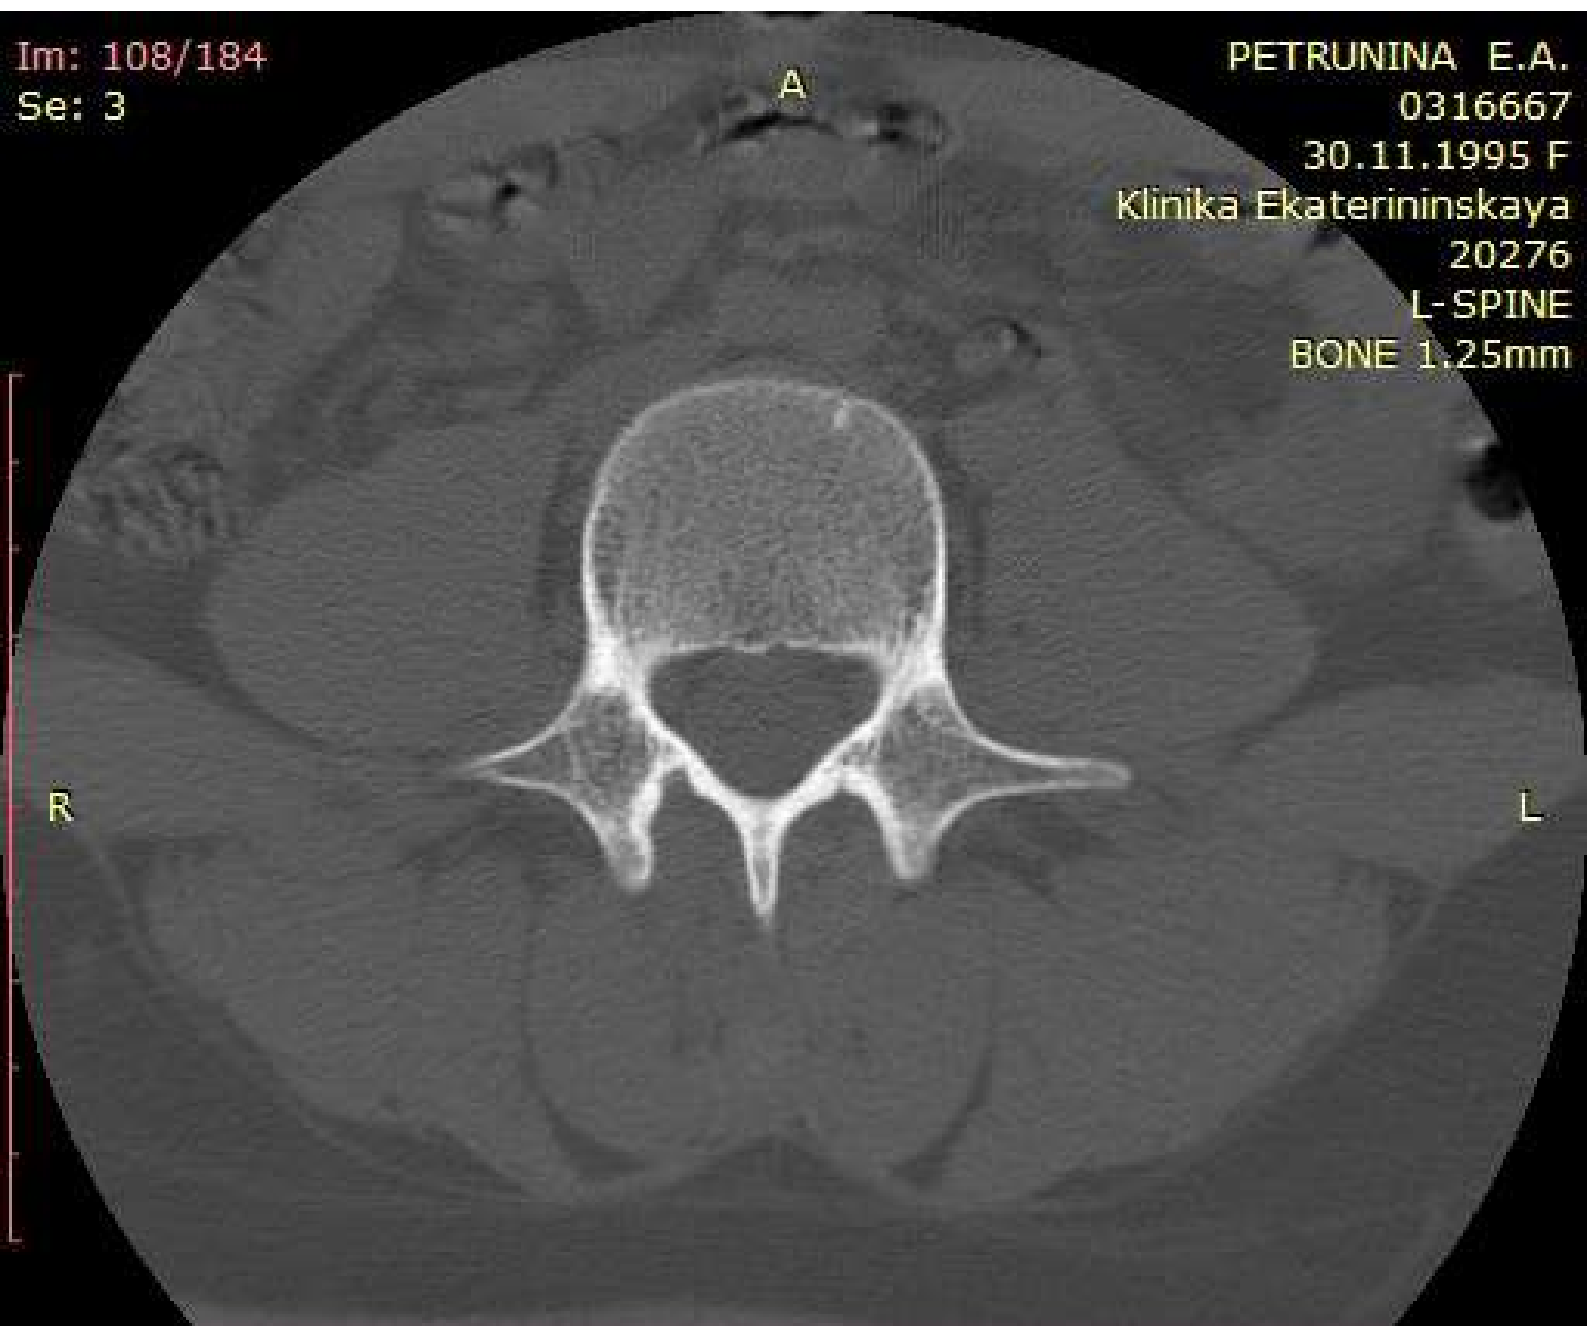

Im: 108/184
Se: 3

PETRUNINA E.A.
0316667
30.11.1995 F
Klinika Ekaterininskaya
20276
L-SPINE
BONE 1.25mm

You have 30 days left in your trial period.
Purchase a license at <https://radiantviewer.com/store/>

WL: 350 WW: 2000 [D]
T: 1.3mm L: -37.3mm

P

350mA 120kV
19.02.2022 13:54:52