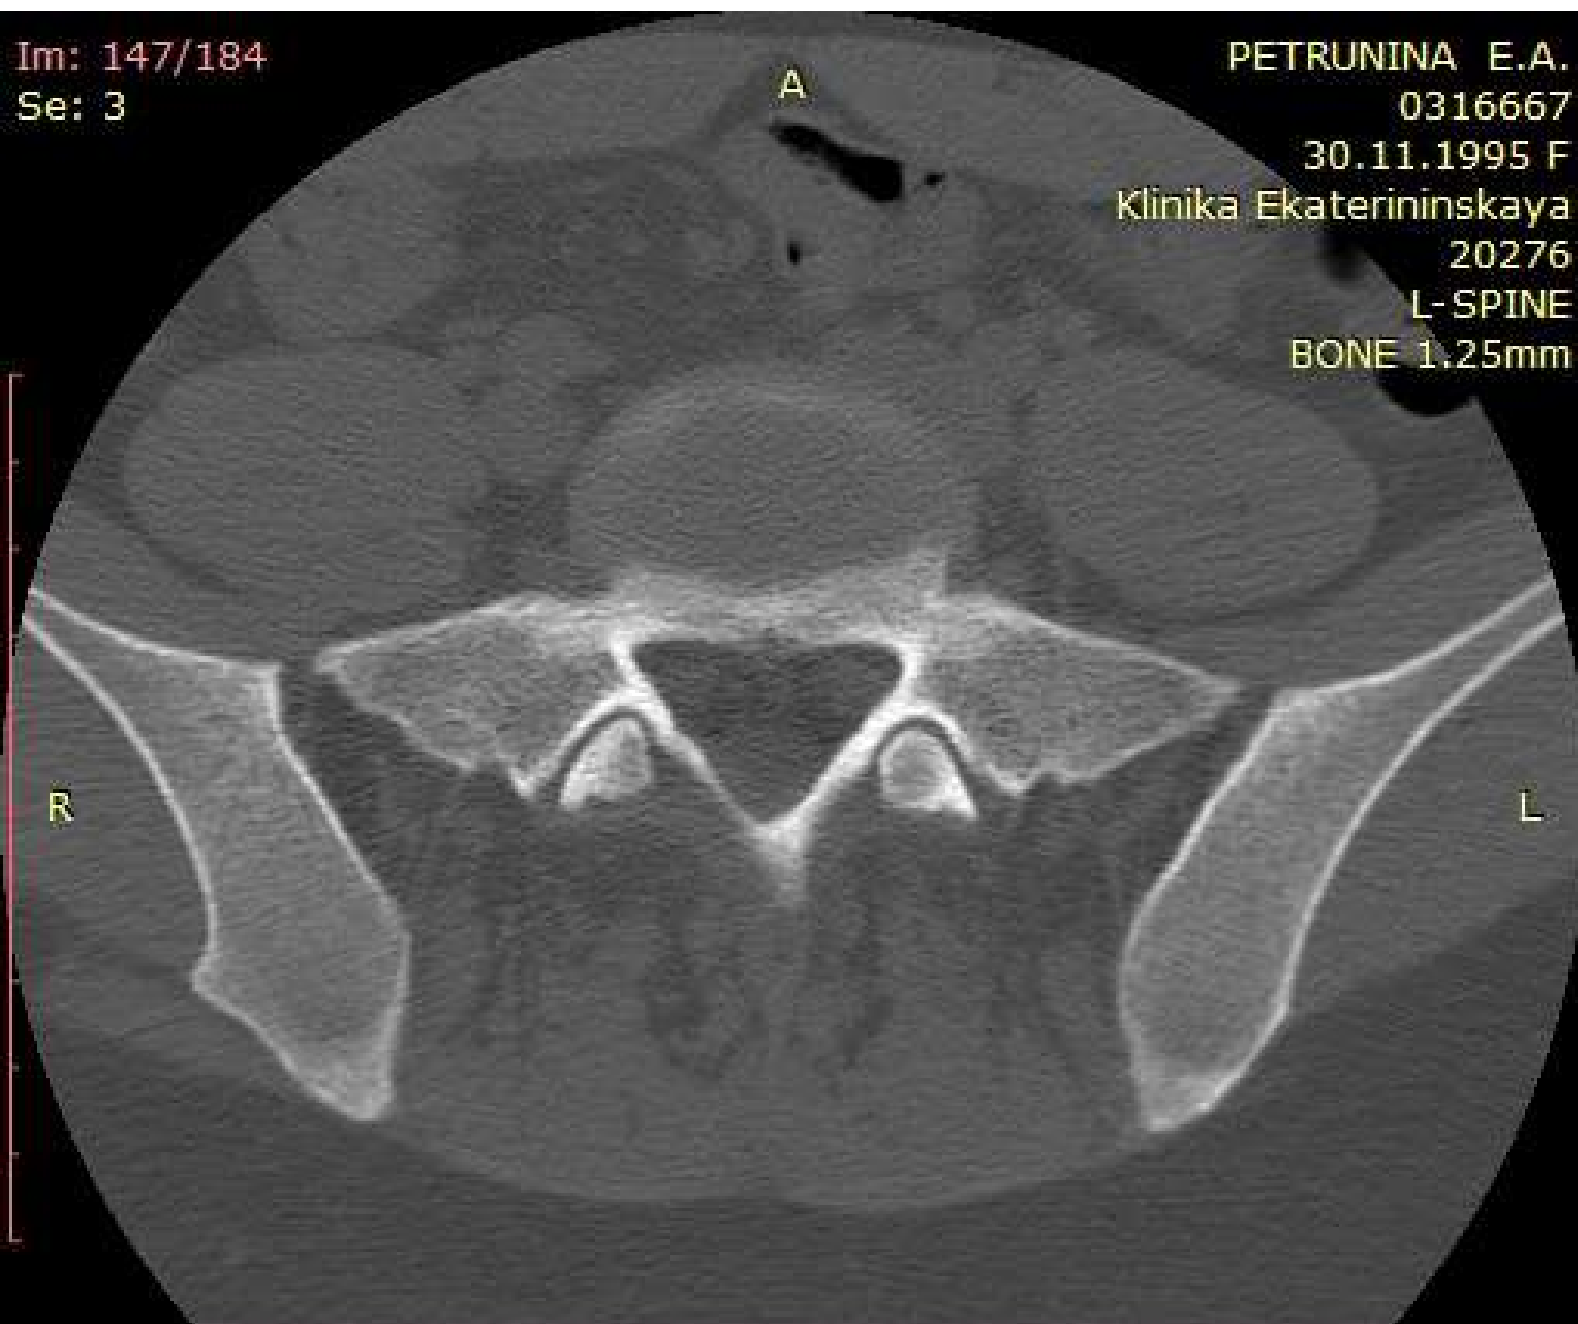

You have 30 days left in your trial period.
Purchase a license at <https://radiantviewer.com/store/>

WL: 350 WW: 2000 [D]
T: 1.3mm L: -87.3mm

P

350mA 120kV
19.02.2022 13:54:52

Im: 147/184
Se: 3

PETRUNINA E.A.
0316667
30.11.1995 F
Klinika Ekaterininskaya
20276
L-SPINE
BONE 1.25mm