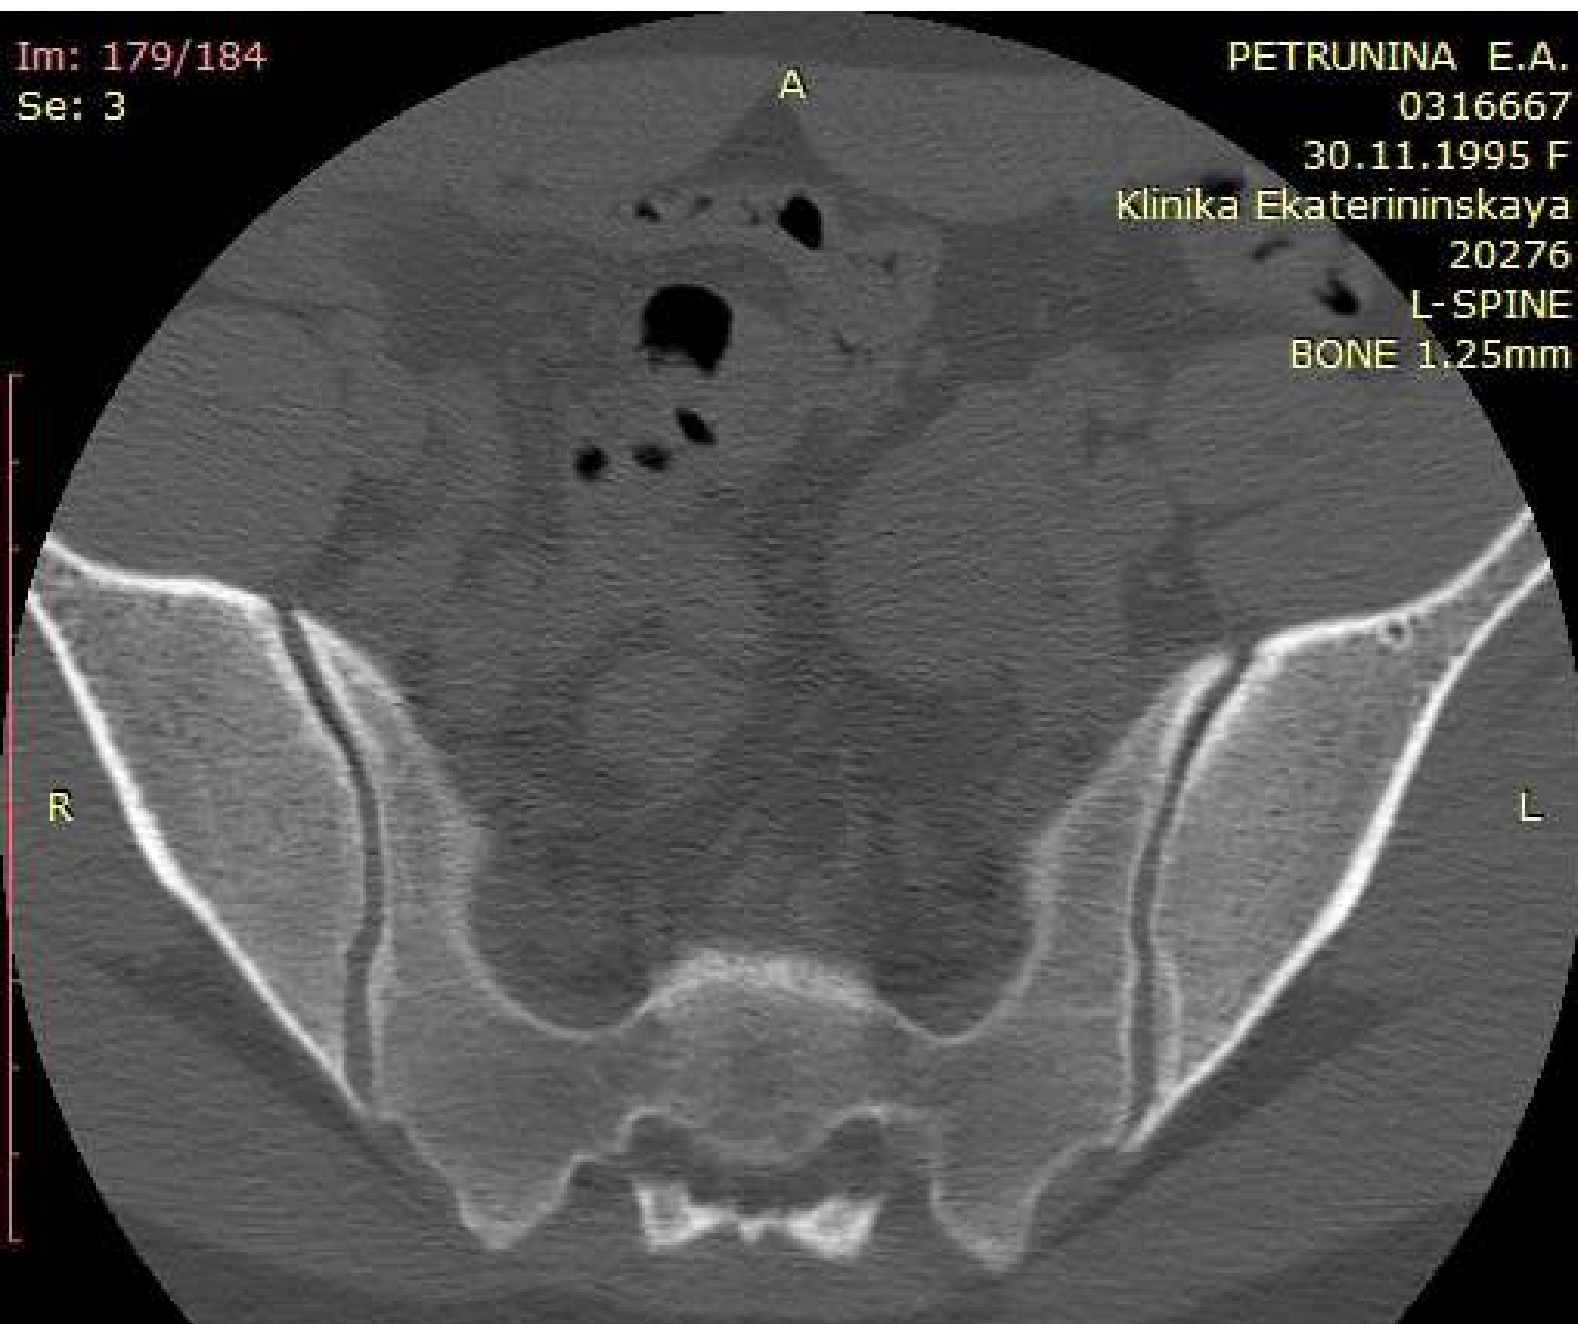

Im: 179/184
Se: 3

PETRUNINA E.A.
0316667
30.11.1995 F
Klinika Ekaterininskaya
20276
L-SPINE
BONE 1.25mm