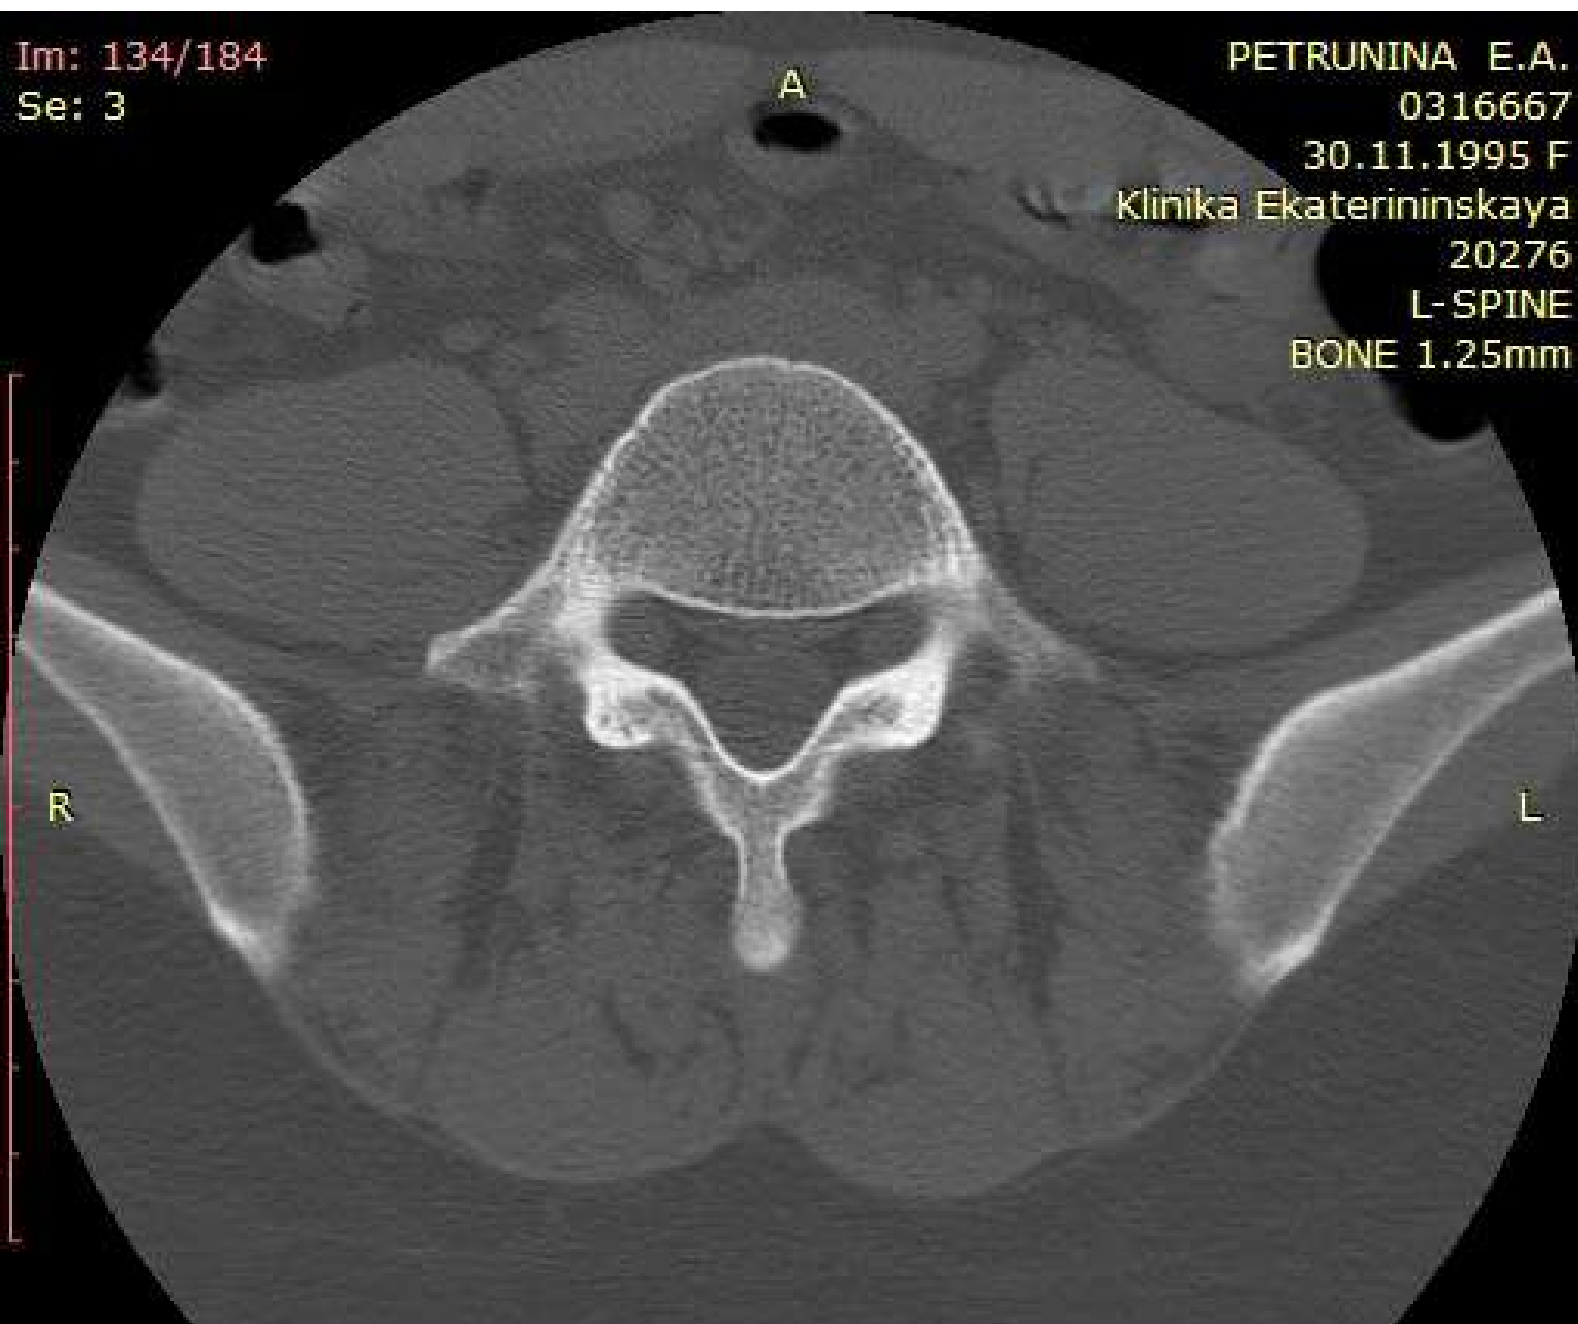

You have 30 days left in your trial period.
Purchase a license at <https://radiantviewer.com/store/>

WL: 350 WW: 2000 [D]
T: 1.3mm L: -71.0mm

P

350mA 120kV
19.02.2022 13:54:52

Im: 134/184
Se: 3

PETRUNINA E.A.
0316667
30.11.1995 F
Klinika Ekaterininskaya
20276
L-SPINE
BONE 1.25mm