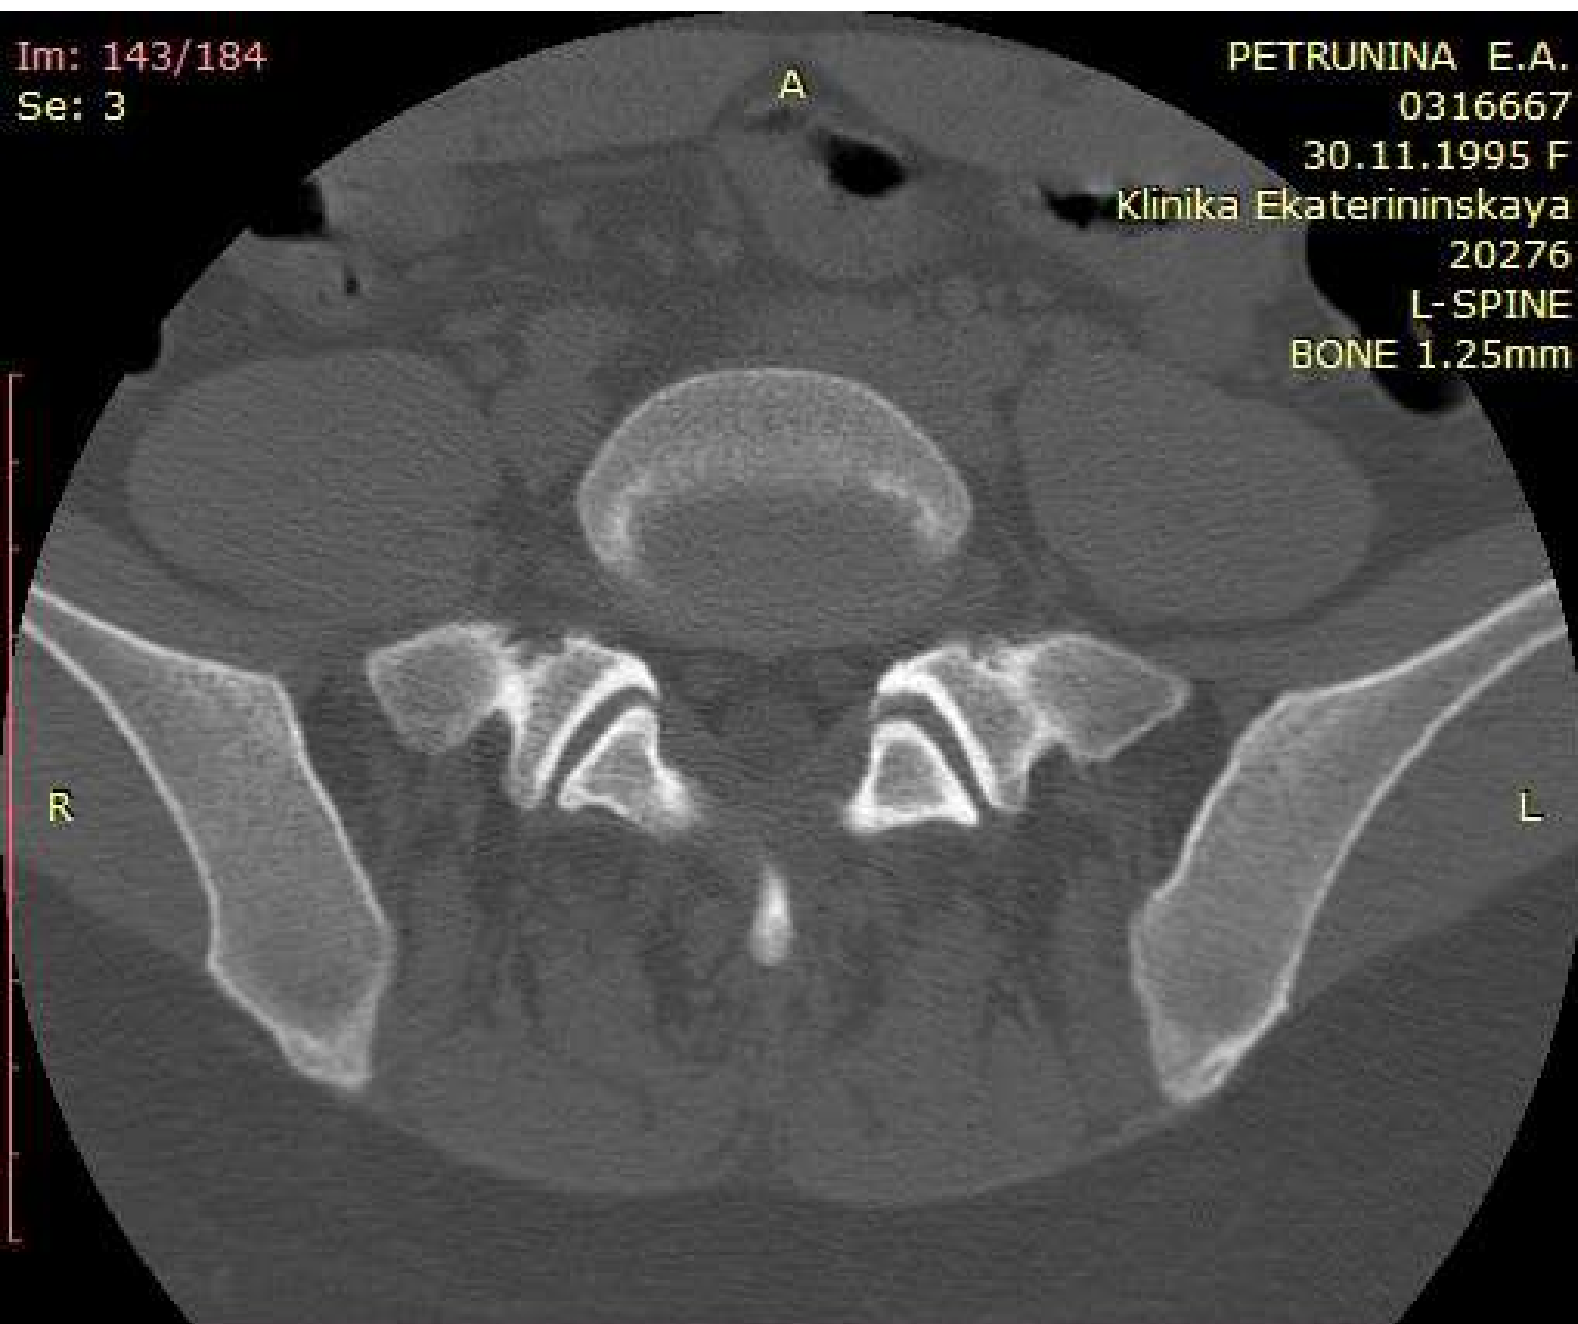

Im: 143/184
Se: 3

PETRUNINA E.A.
0316667
30.11.1995 F
Klinika Ekaterininskaya
20276
L-SPINE
BONE 1.25mm

You have 30 days left in your trial period.
Purchase a license at <https://radiantviewer.com/store/>

WL: 350 WW: 2000 [D]
T: 1.3mm L: -81.0mm

P

350mA 120kV
19.02.2022 13:54:52