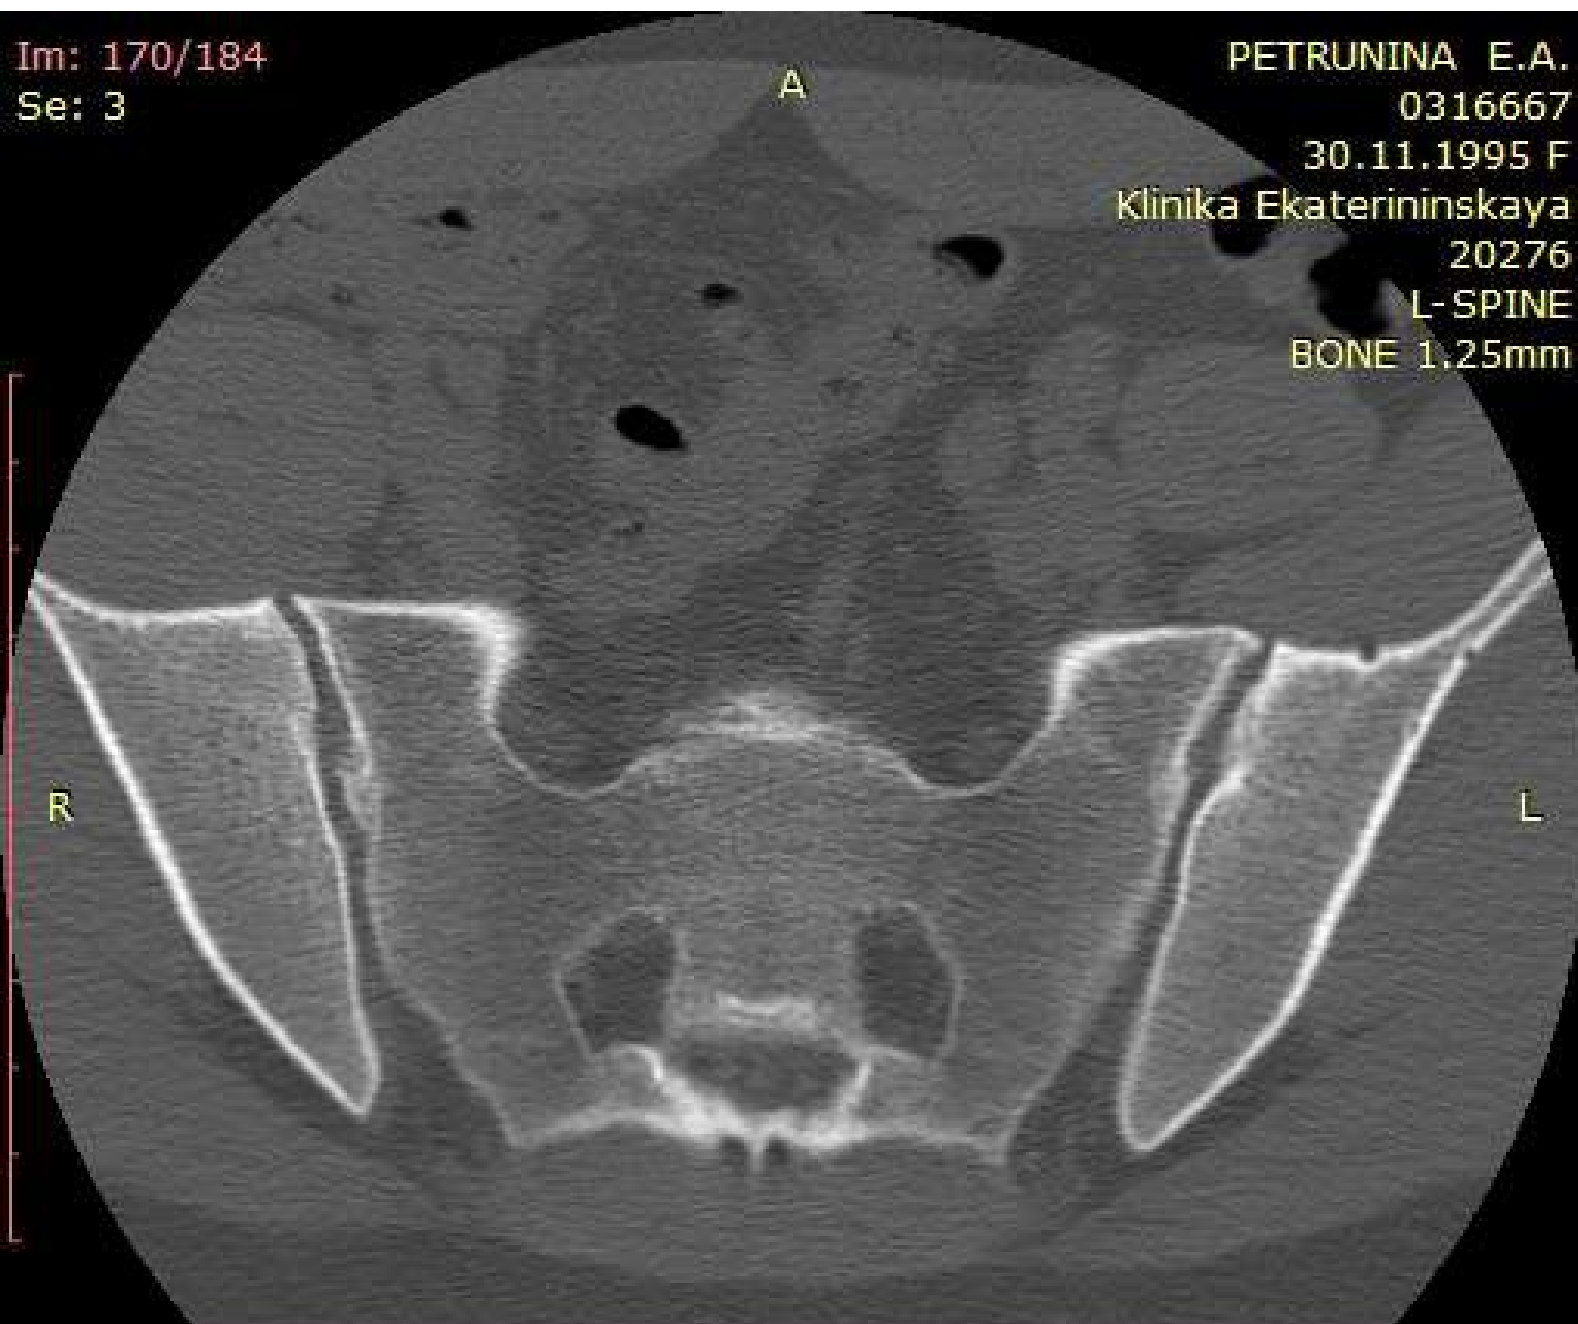

Im: 170/184
Se: 3

PETRUNINA E.A.
0316667
30.11.1995 F
Klinika Ekaterininskaya
20276
L-SPINE
BONE 1.25mm

You have 30 days left in your trial period.
Purchase a license at <https://radiantviewer.com/store/>

WL: 350 WW: 2000 [D]
T: 1.3mm L: -114.8mm

350mA 120kV
19.02.2022 13:54:52

P