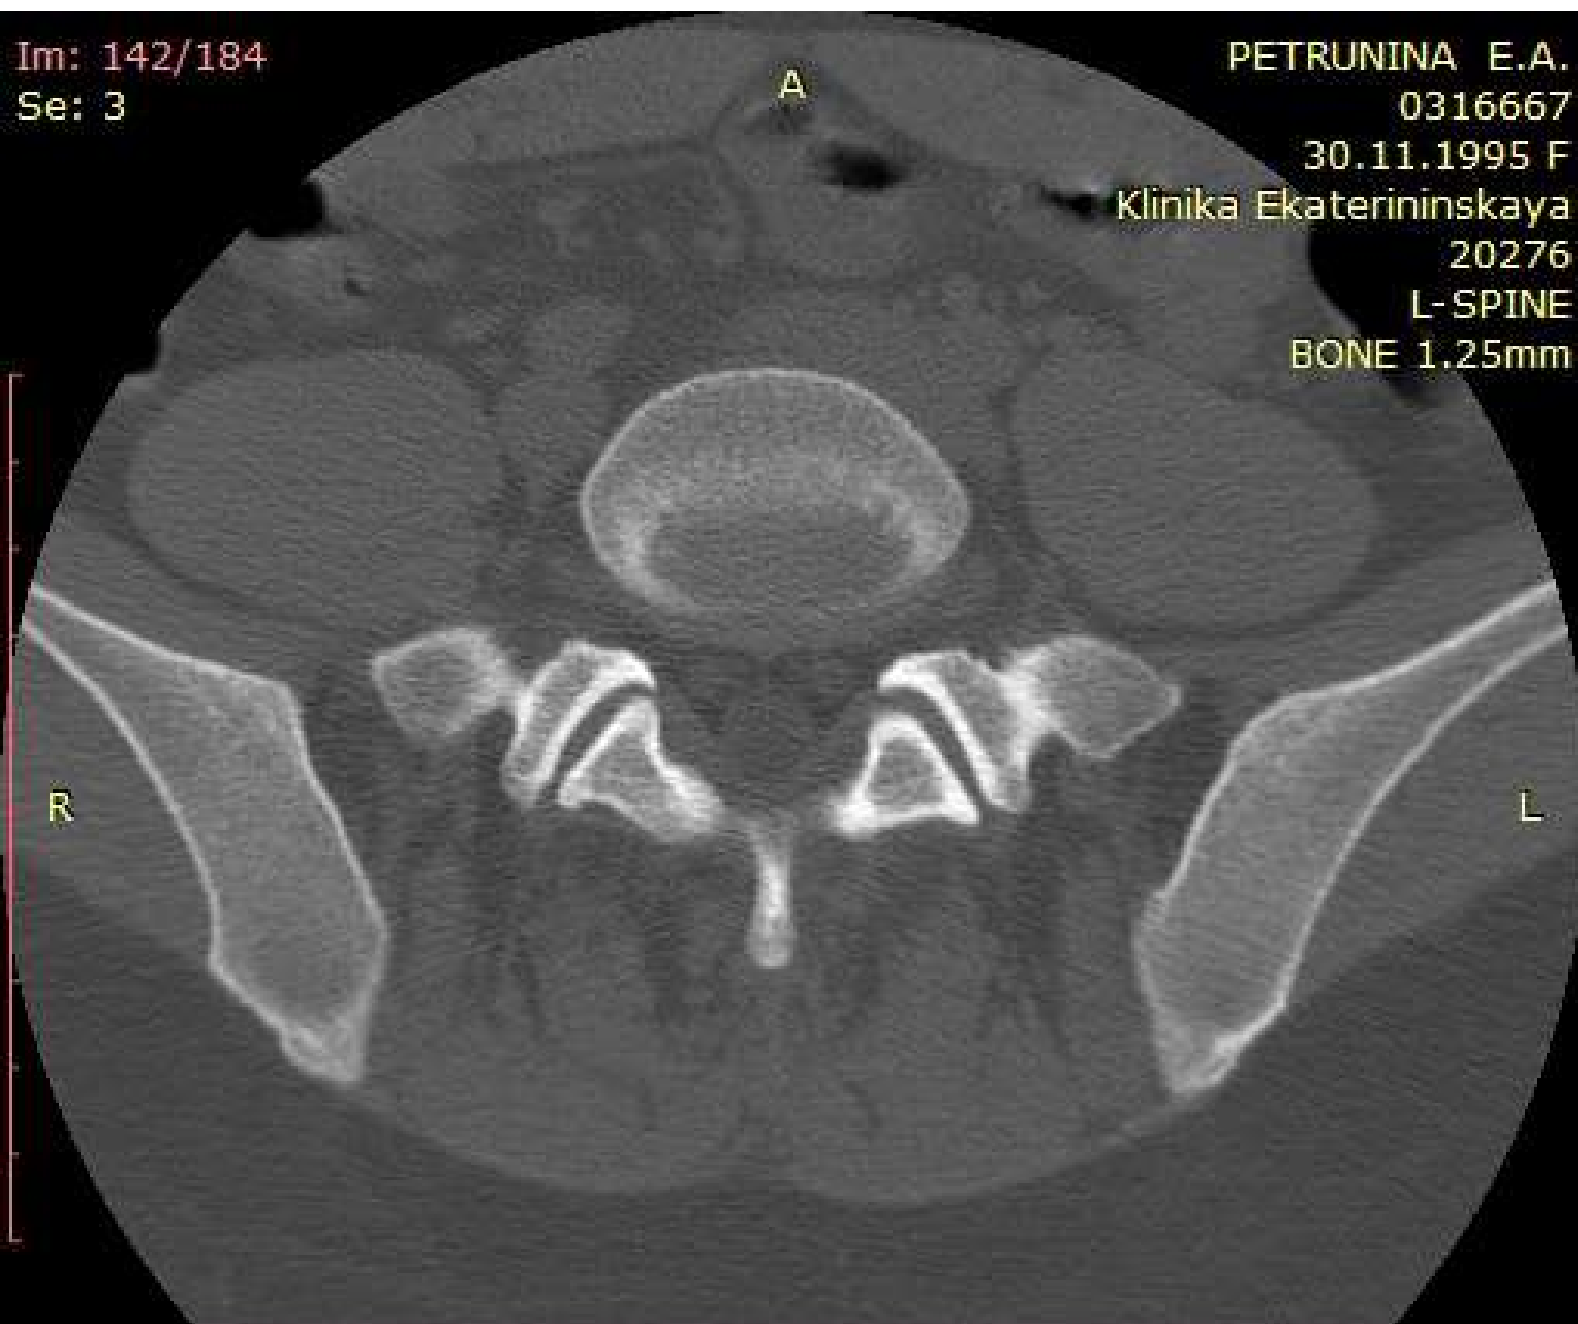

Im: 142/184
Se: 3

PETRUNINA E.A.
0316667
30.11.1995 F
Klinika Ekaterininskaya
20276
L-SPINE
BONE 1.25mm

You have 30 days left in your trial period.
Purchase a license at <https://radiantviewer.com/store/>

WL: 350 WW: 2000 [D]
T: 1.3mm L: -79.8mm

P

350mA 120kV
19.02.2022 13:54:52