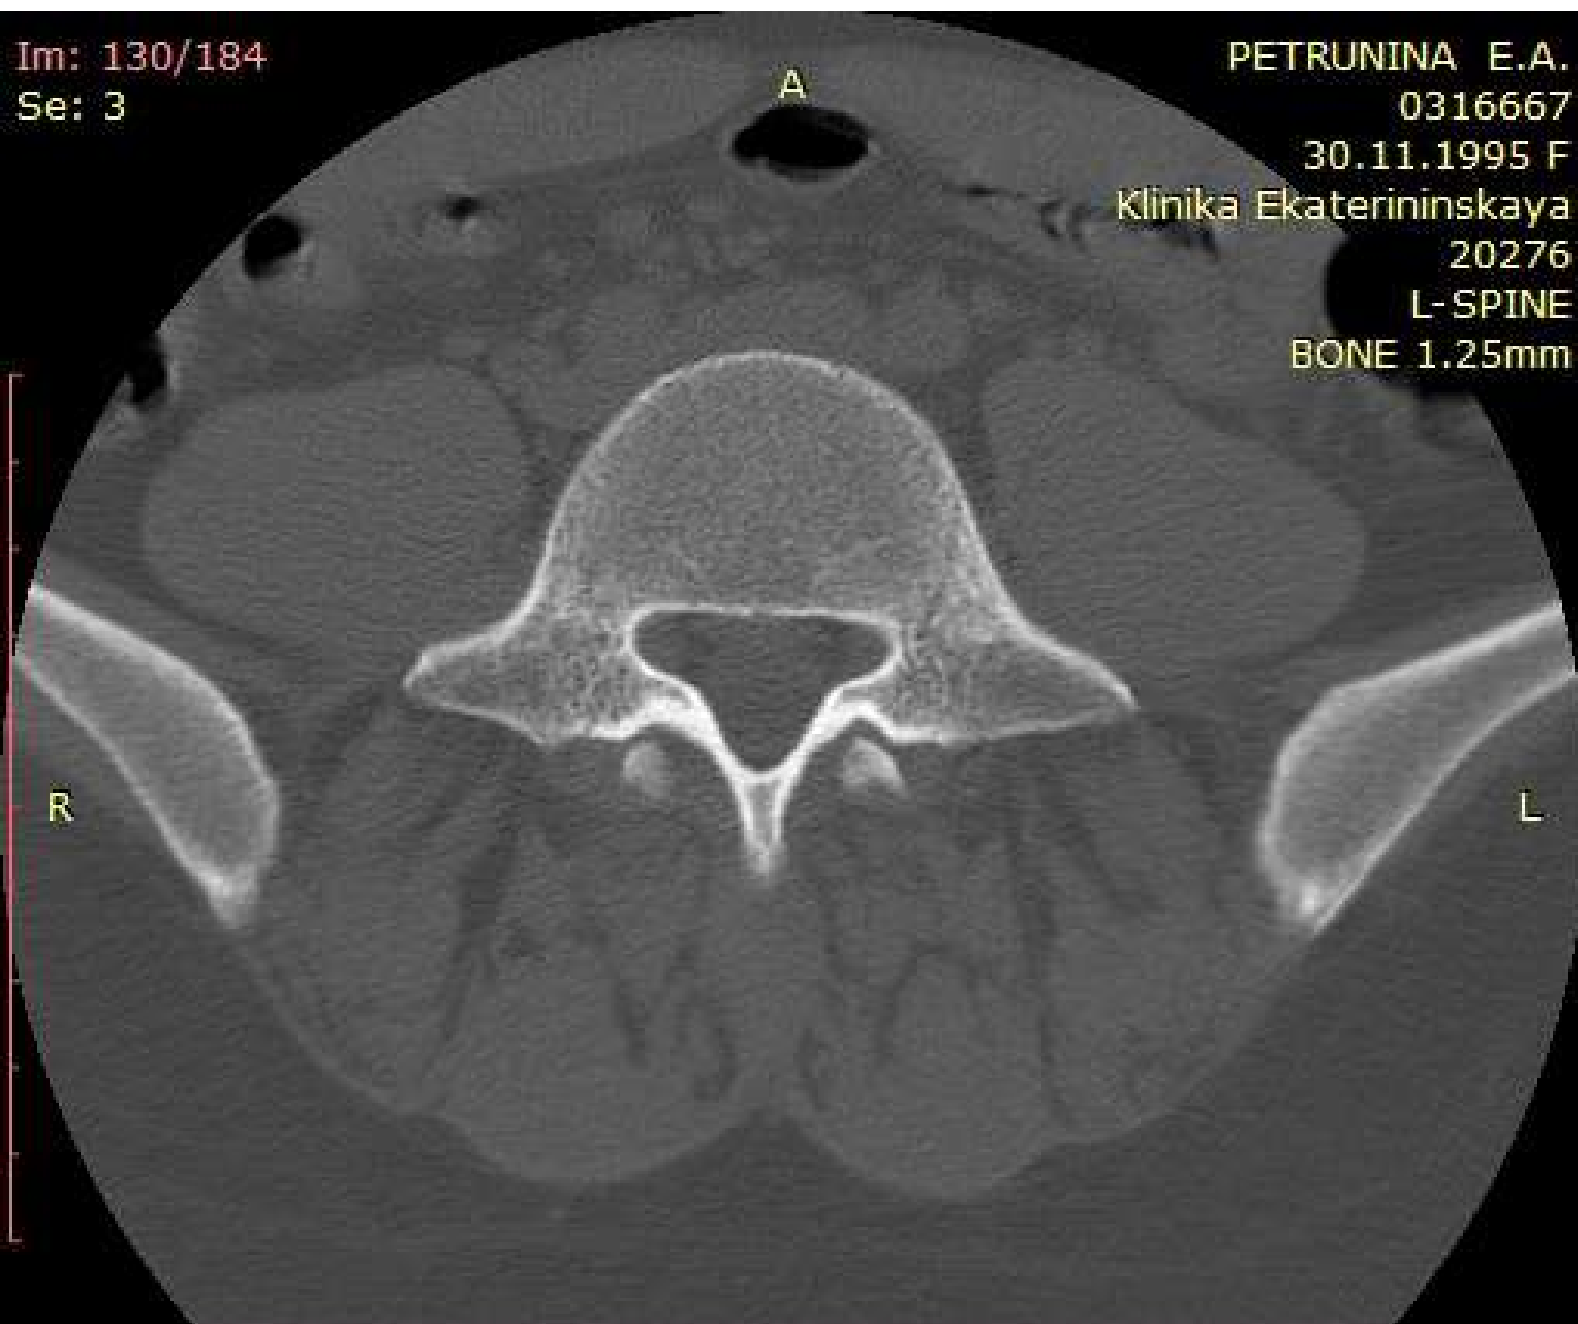

You have 30 days left in your trial period.
Purchase a license at <https://radiantviewer.com/store/>

WL: 350 WW: 2000 [D]
T: 1.3mm L: -66.0mm

P

350mA 120kV
19.02.2022 13:54:52

Im: 130/184
Se: 3

PETRUNINA E.A.
0316667
30.11.1995 F
Klinika Ekaterininskaya
20276
L-SPINE
BONE 1.25mm