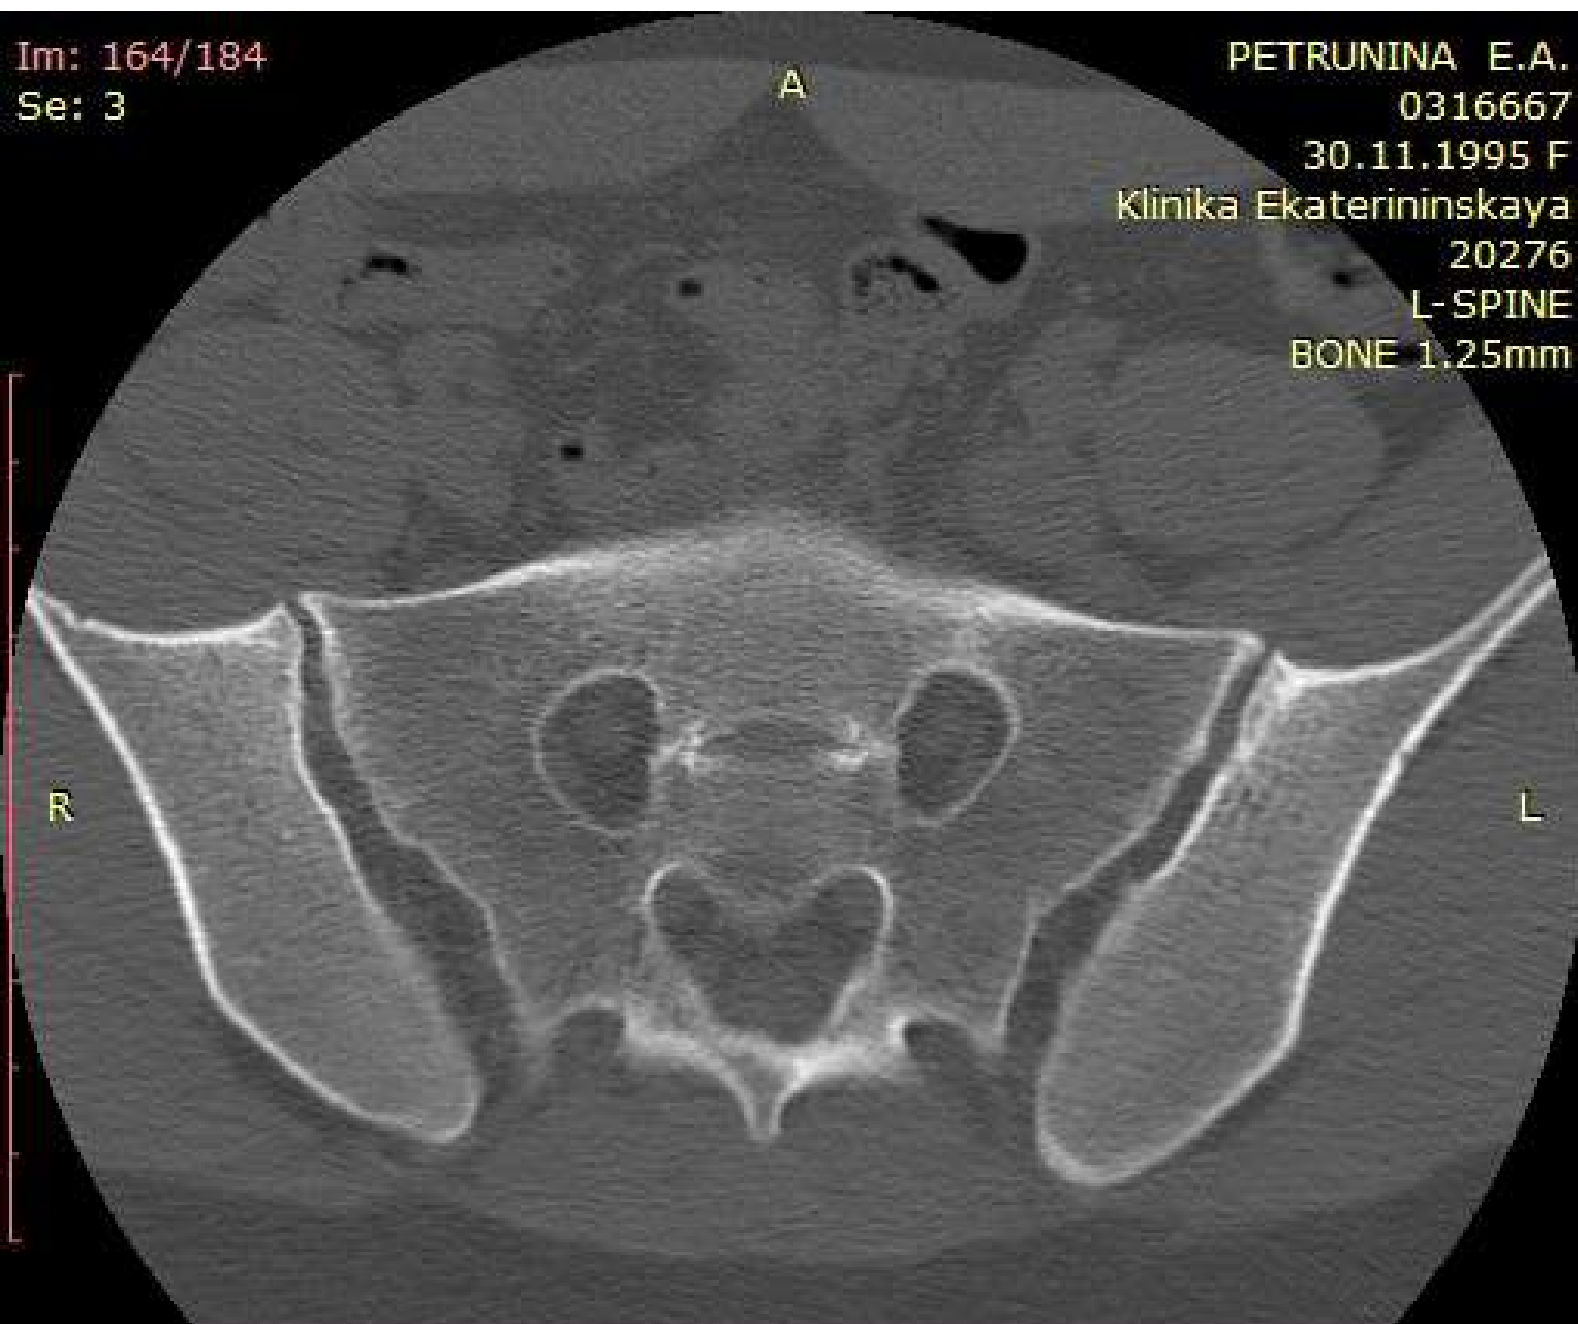

Im: 164/184
Se: 3

PETRUNINA E.A.
0316667
30.11.1995 F
Klinika Ekaterininskaya
20276
L-SPINE
BONE 1.25mm

WL: 350 WW: 2000 [D]
T: 1.3mm L: -107.3mm

P

350mA 120kV
19.02.2022 13:54:52