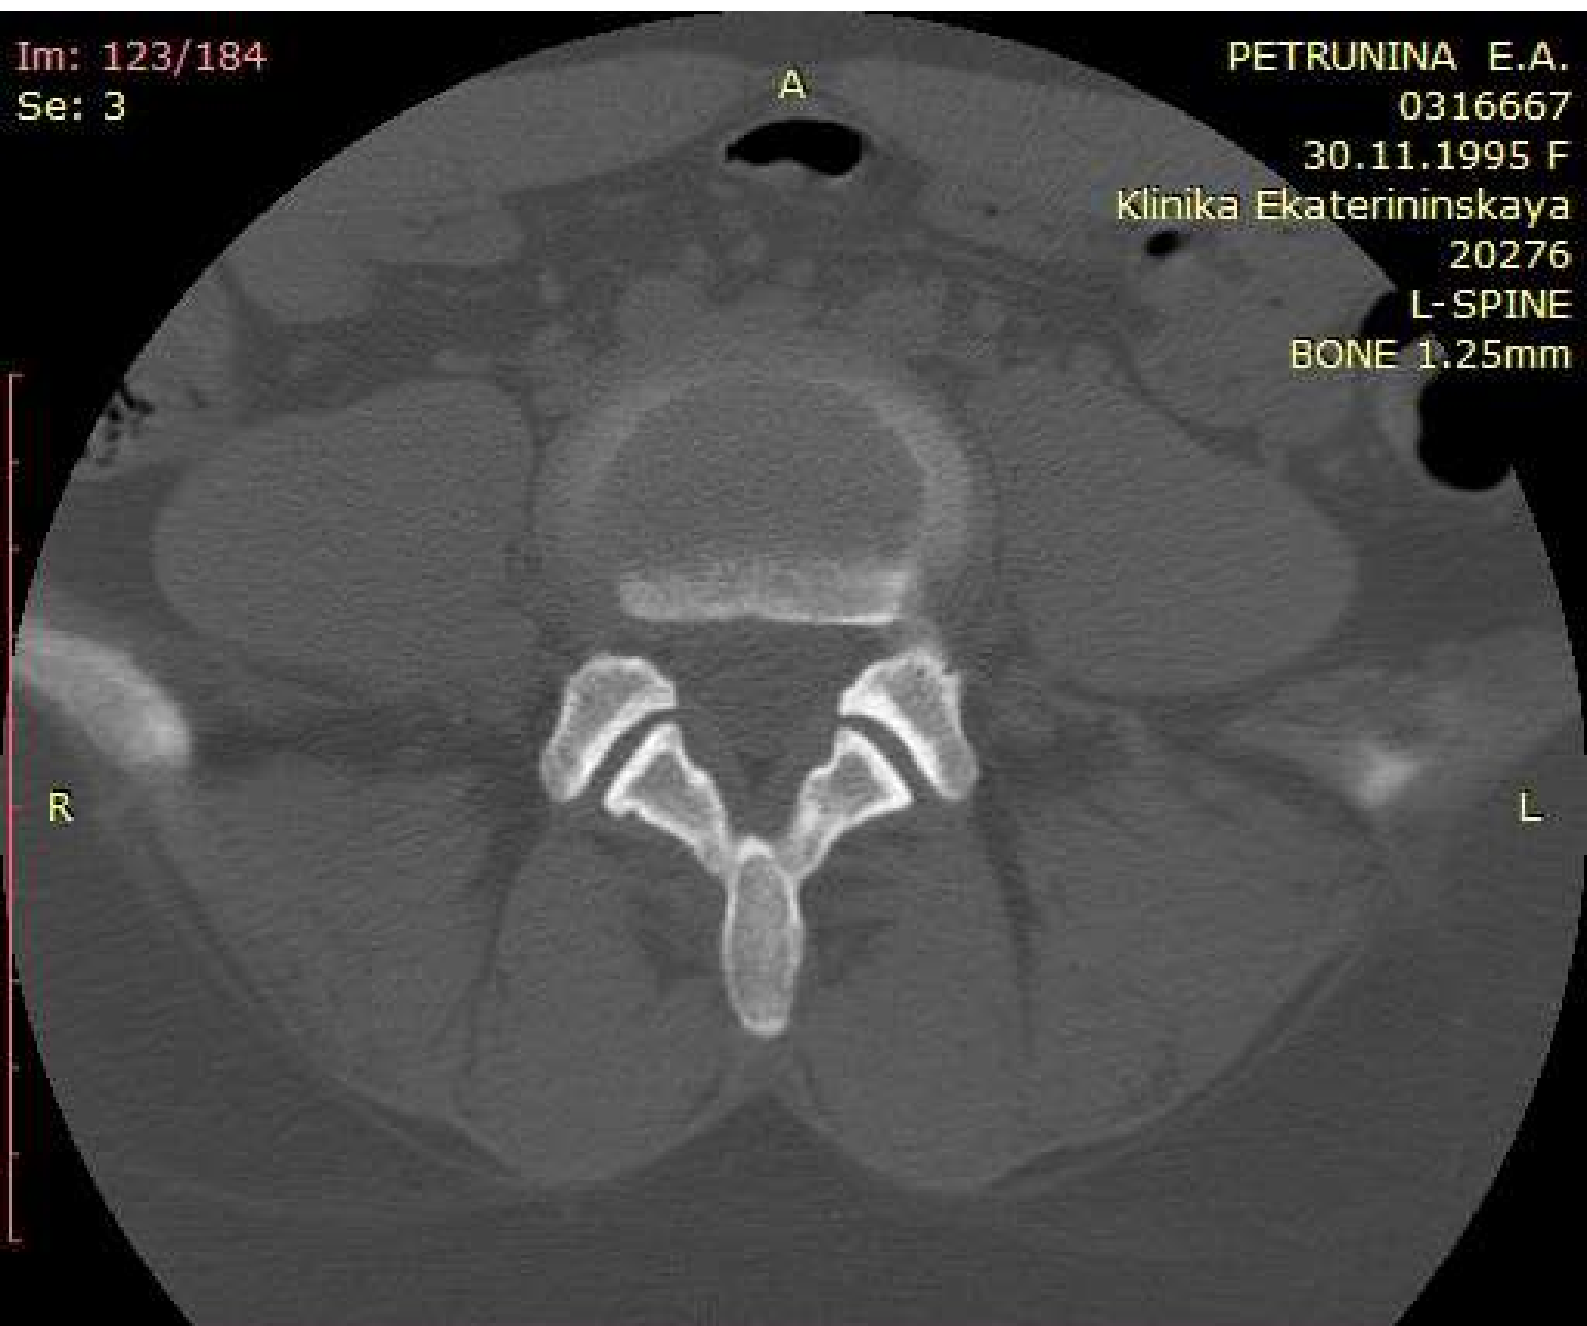

You have 30 days left in your trial period.
Purchase a license at <https://radiantviewer.com/store/>

WL: 350 WW: 2000 [D]
T: 1.3mm L: -57.3mm

P

350mA 120kV
19.02.2022 13:54:52

Im: 123/184
Se: 3

PETRUNINA E.A.
0316667
30.11.1995 F
Klinika Ekaterininskaya
20276
L-SPINE
BONE 1.25mm