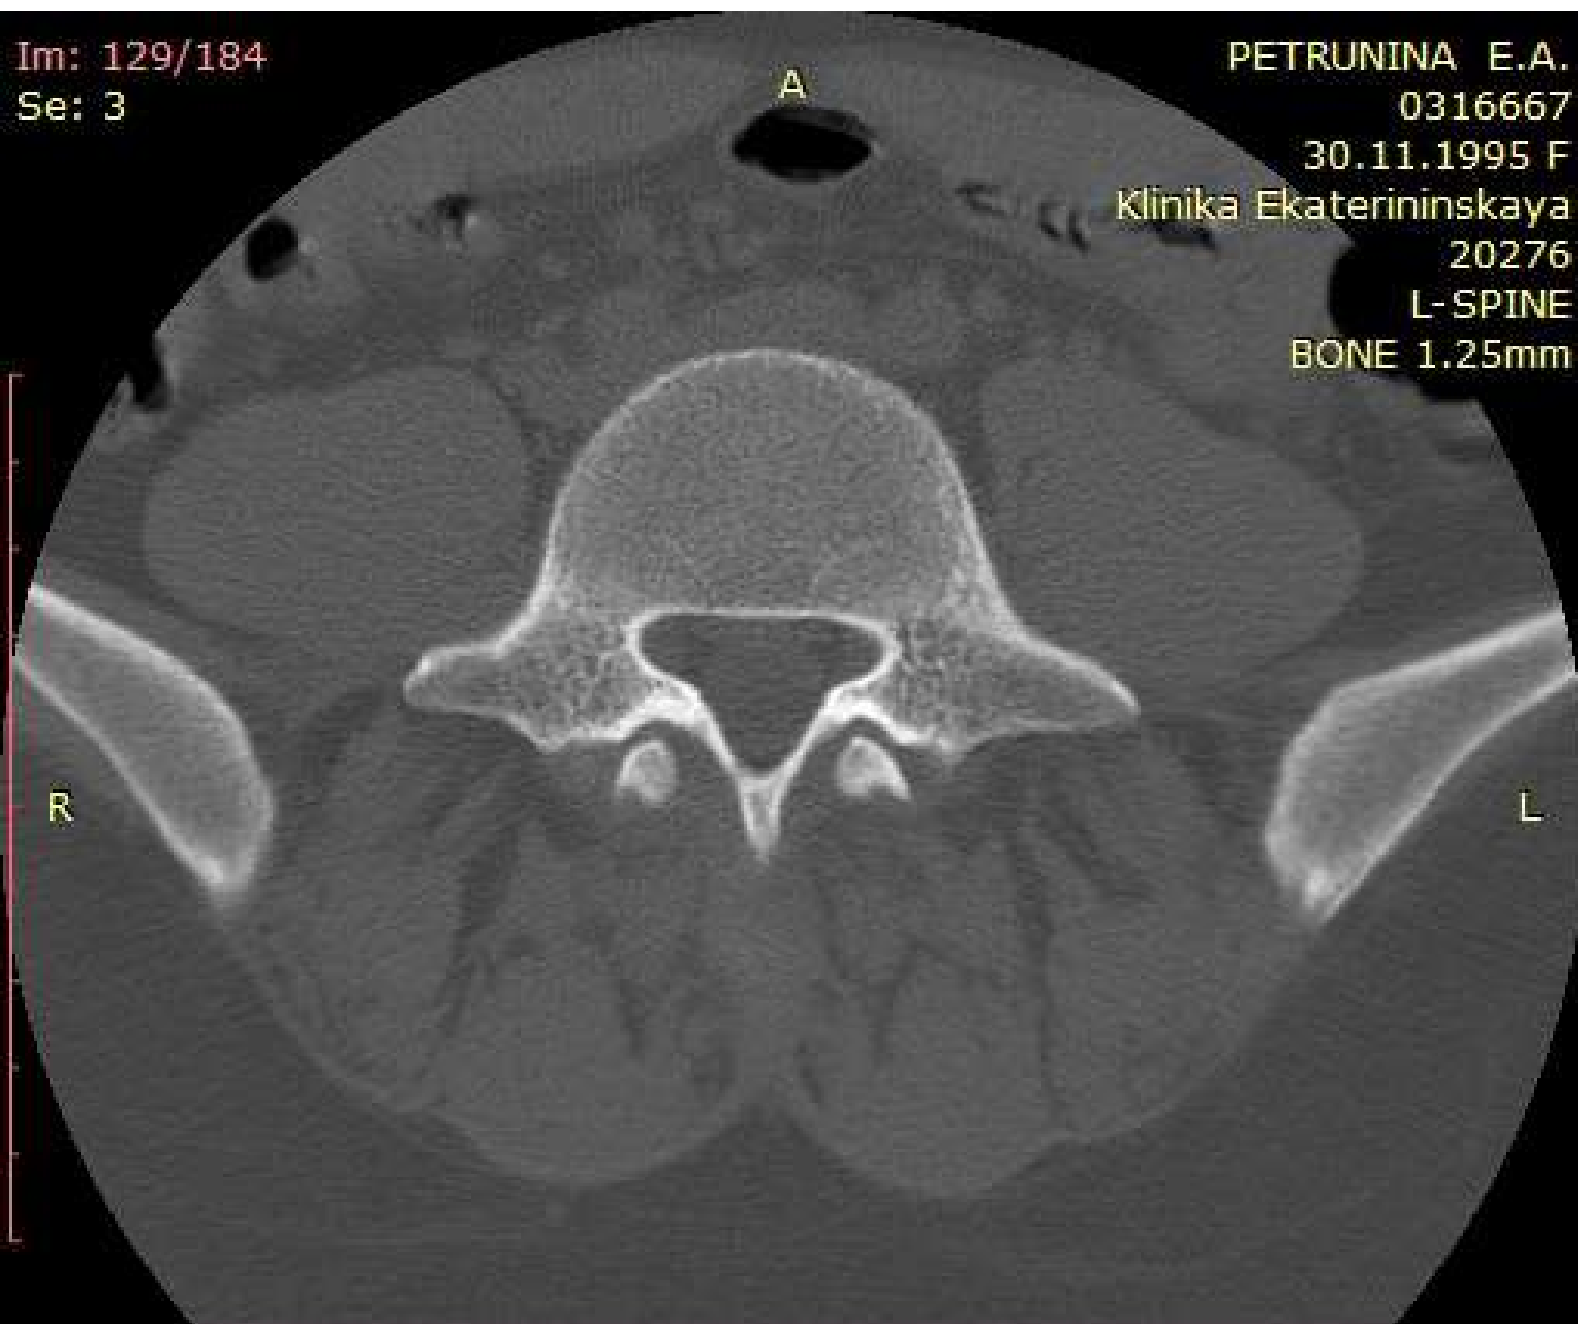

You have 30 days left in your trial period.
Purchase a license at <https://radiantviewer.com/store/>

WL: 350 WW: 2000 [D]
T: 1.3mm L: -64.8mm

P

350mA 120kV
19.02.2022 13:54:52

Im: 129/184
Se: 3

PETRUNINA E.A.
0316667
30.11.1995 F
Klinika Ekaterininskaya
20276
L-SPINE
BONE 1.25mm