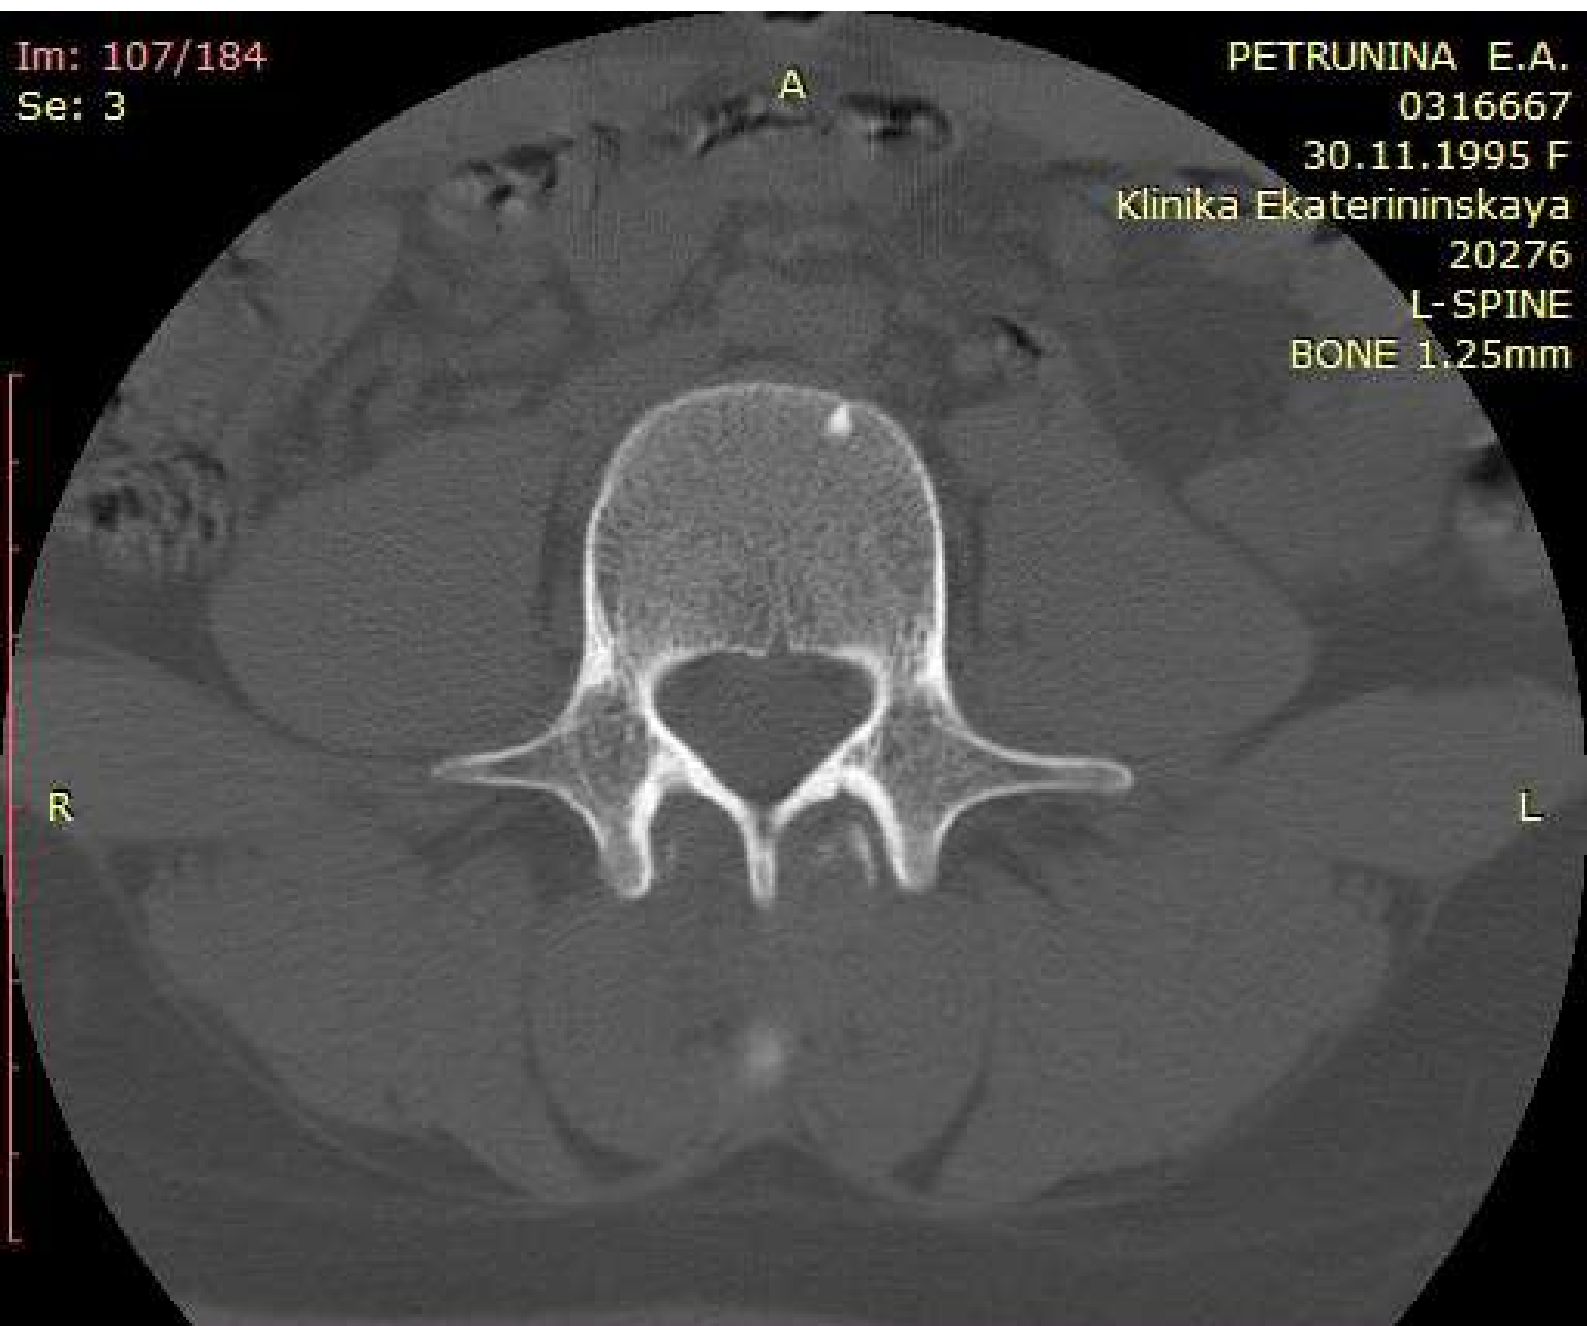

Im: 107/184
Se: 3

PETRUNINA E.A.
0316667
30.11.1995 F
Klinika Ekaterininskaya
20276
L-SPINE
BONE 1.25mm

You have 30 days left in your trial period.
Purchase a license at <https://radiantviewer.com/store/>

WL: 350 WW: 2000 [D]
T: 1.3mm L: -36.0mm

P

350mA 120kV
19.02.2022 13:54:52