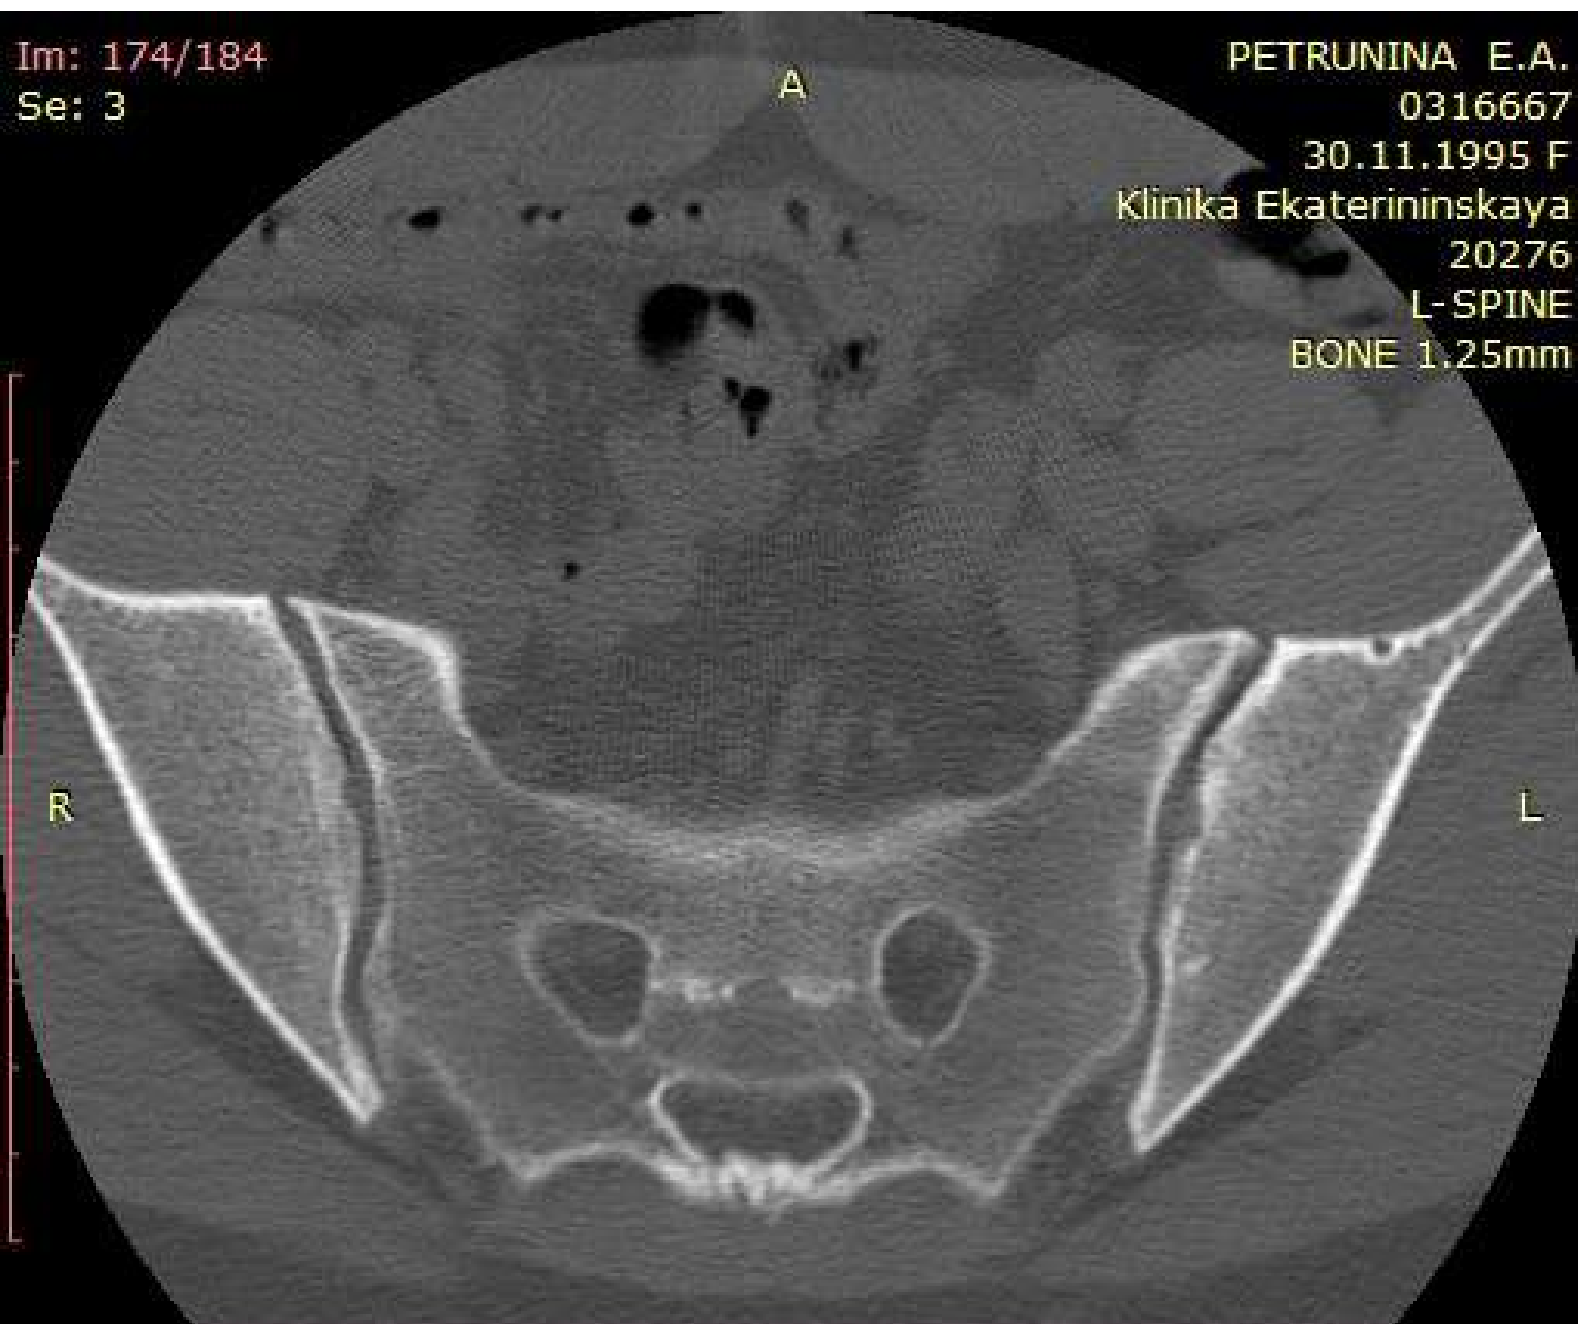

Im: 174/184
Se: 3

PETRUNINA E.A.
0316667
30.11.1995 F
Klinika Ekaterininskaya
20276
L-SPINE
BONE 1.25mm

You have 30 days left in your trial period.
Purchase a license at <https://radiantviewer.com/store/>

WL: 350 WW: 2000 [D]
T: 1.3mm L: -119.8mm

350mA 120kV
19.02.2022 13:54:52

P