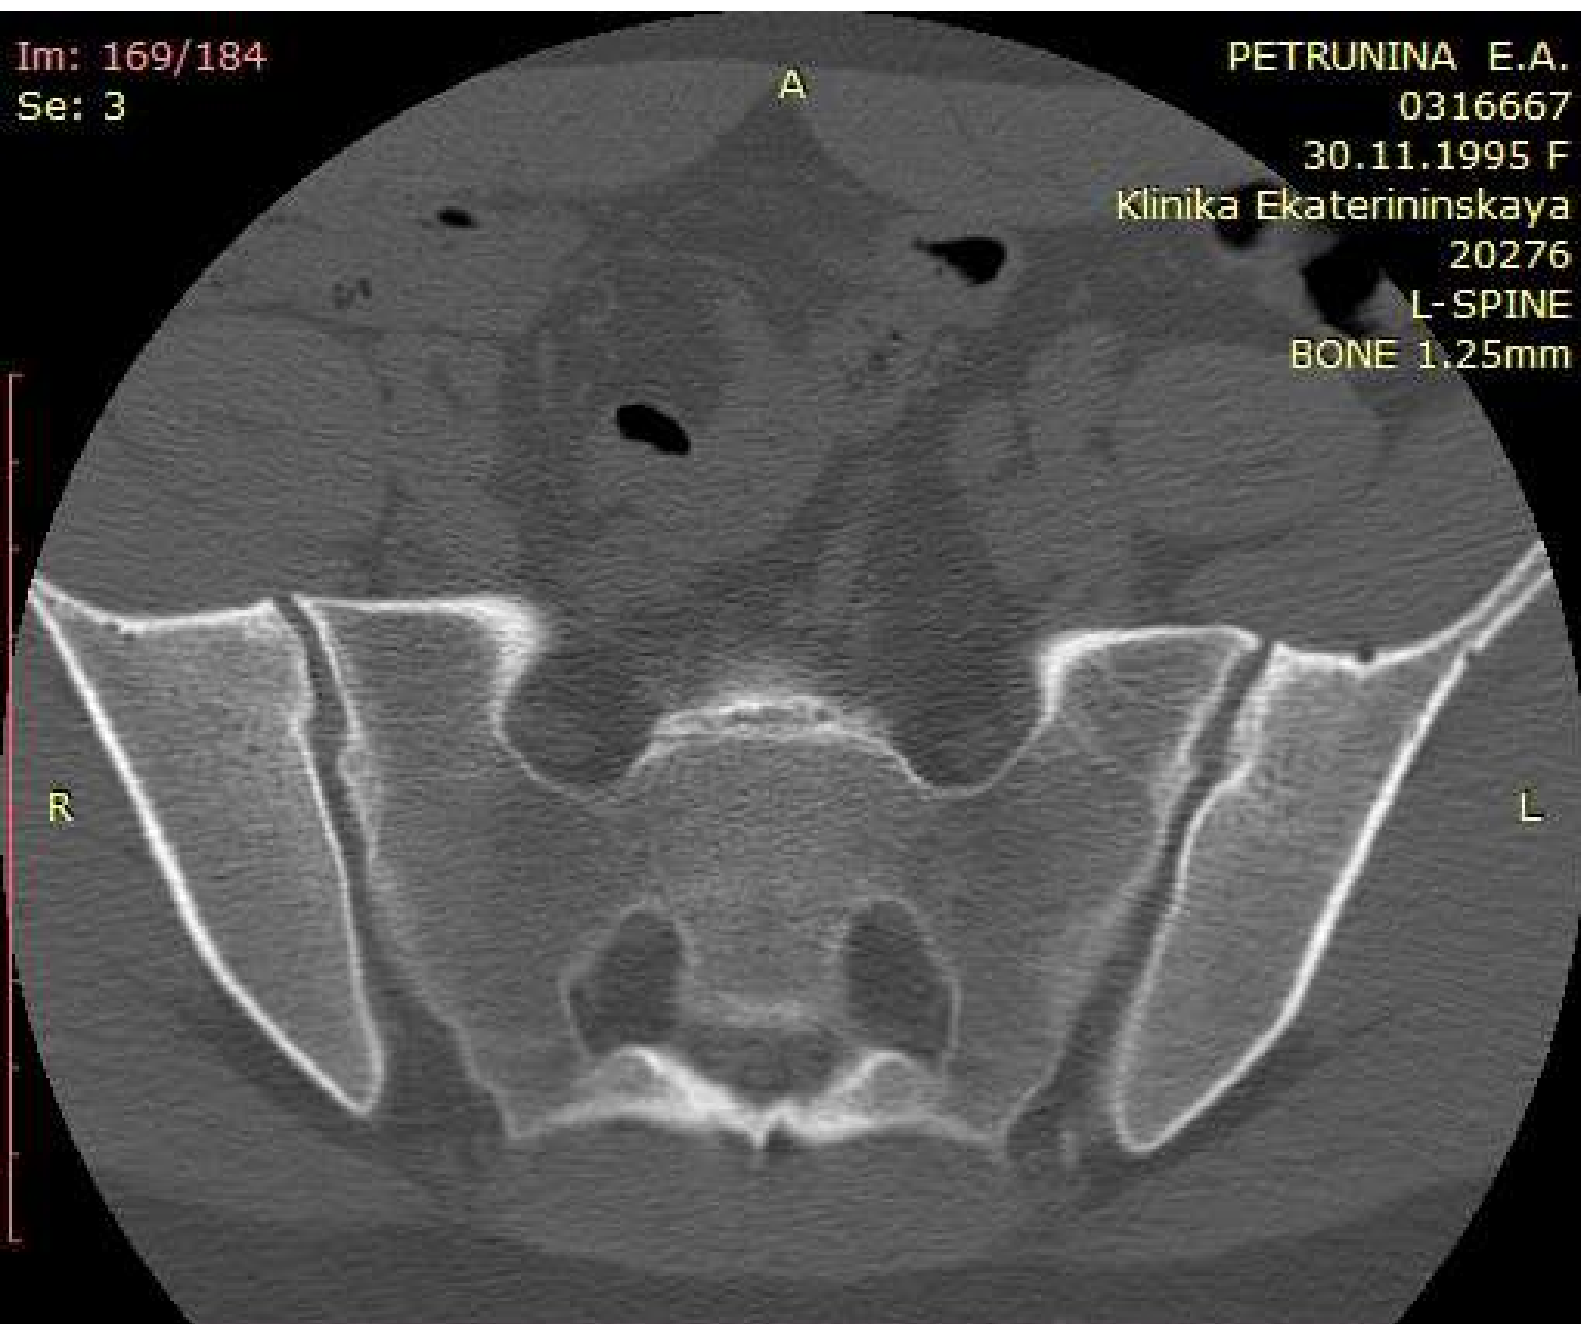

Im: 169/184
Se: 3

PETRUNINA E.A.
0316667
30.11.1995 F
Klinika Ekaterininskaya
20276
L-SPINE
BONE 1.25mm

You have 30 days left in your trial period.
Purchase a license at <https://radiantviewer.com/store/>

WL: 350 WW: 2000 [D]
T: 1.3mm L: -113.5mm

350mA 120kV
19.02.2022 13:54:52

P