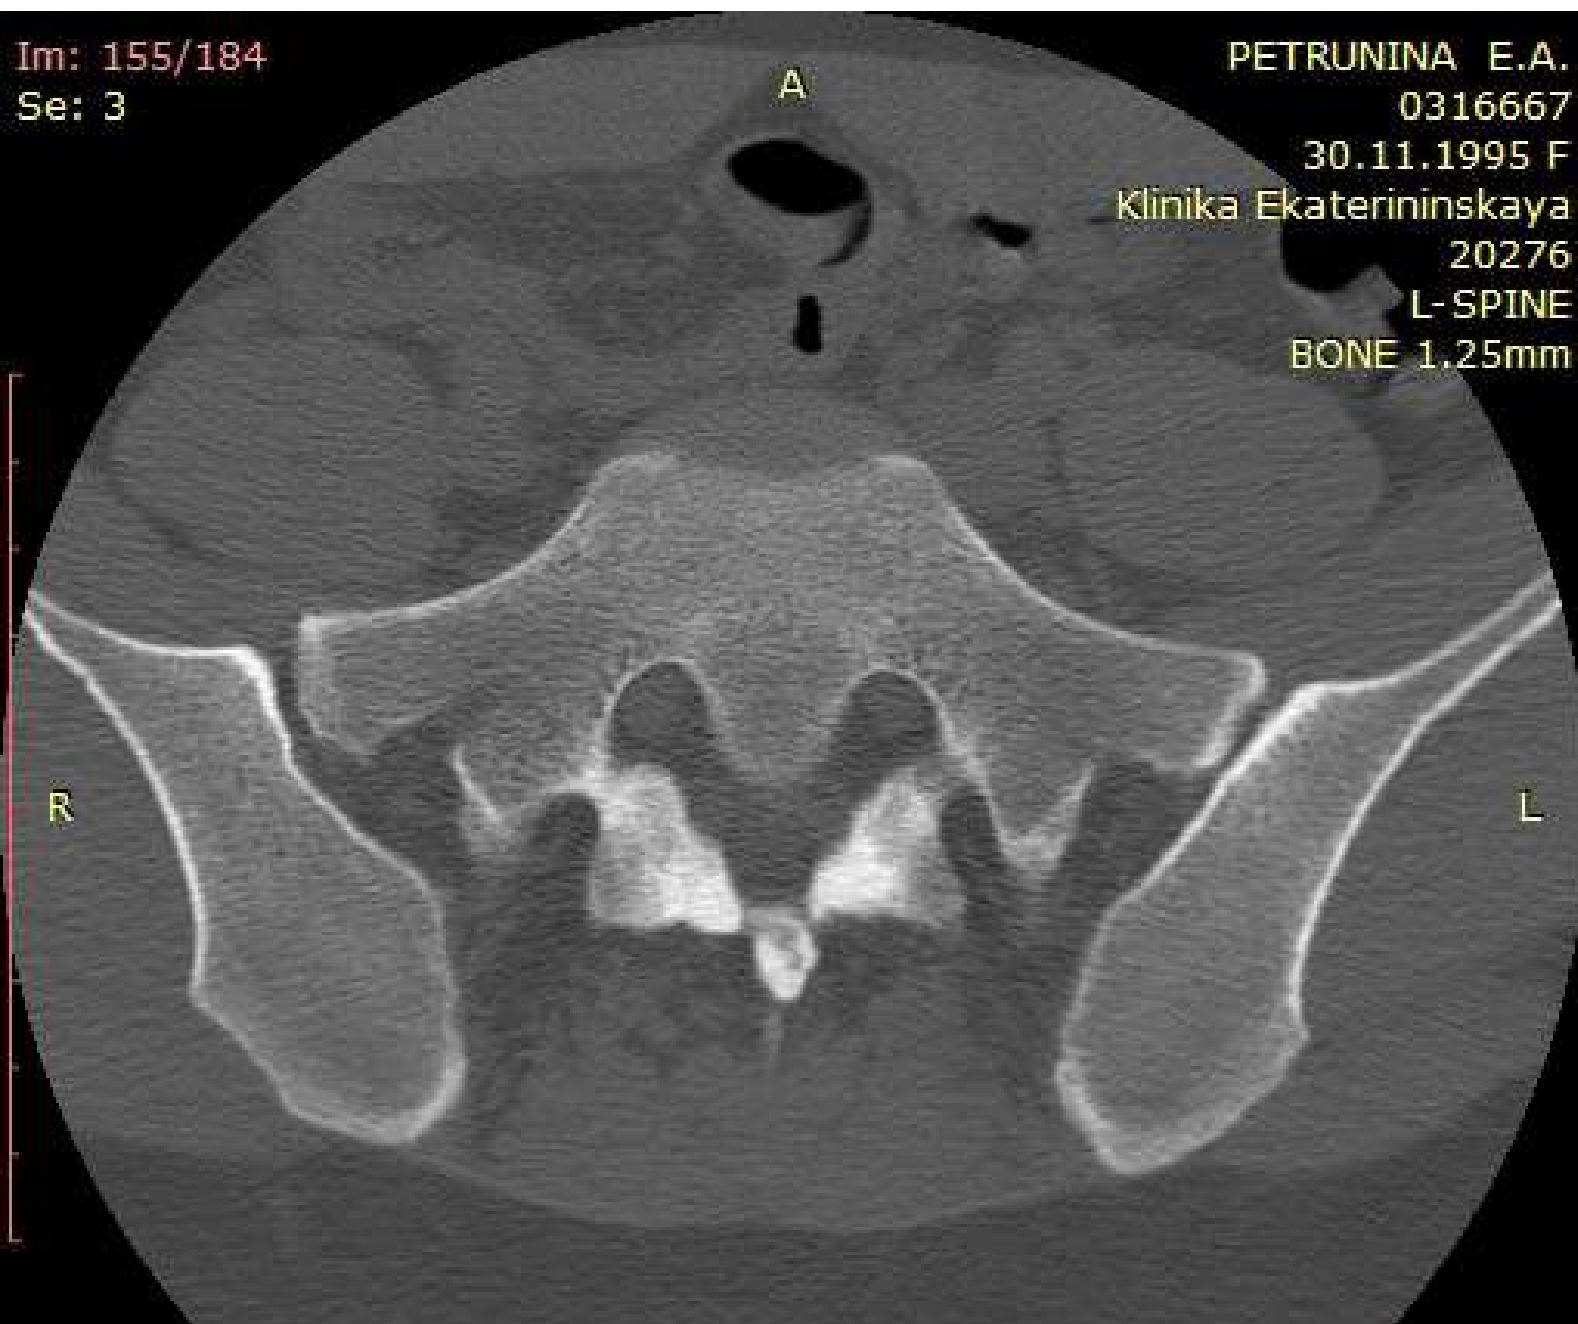

Im: 155/184
Se: 3

PETRUNINA E.A.
0316667
30.11.1995 F
Klinika Ekaterininskaya
20276
L-SPINE
BONE 1.25mm

WL: 350 WW: 2000 [D]
T: 1.3mm L: -96.0mm

p

350mA 120kV
19.02.2022 13:54:52