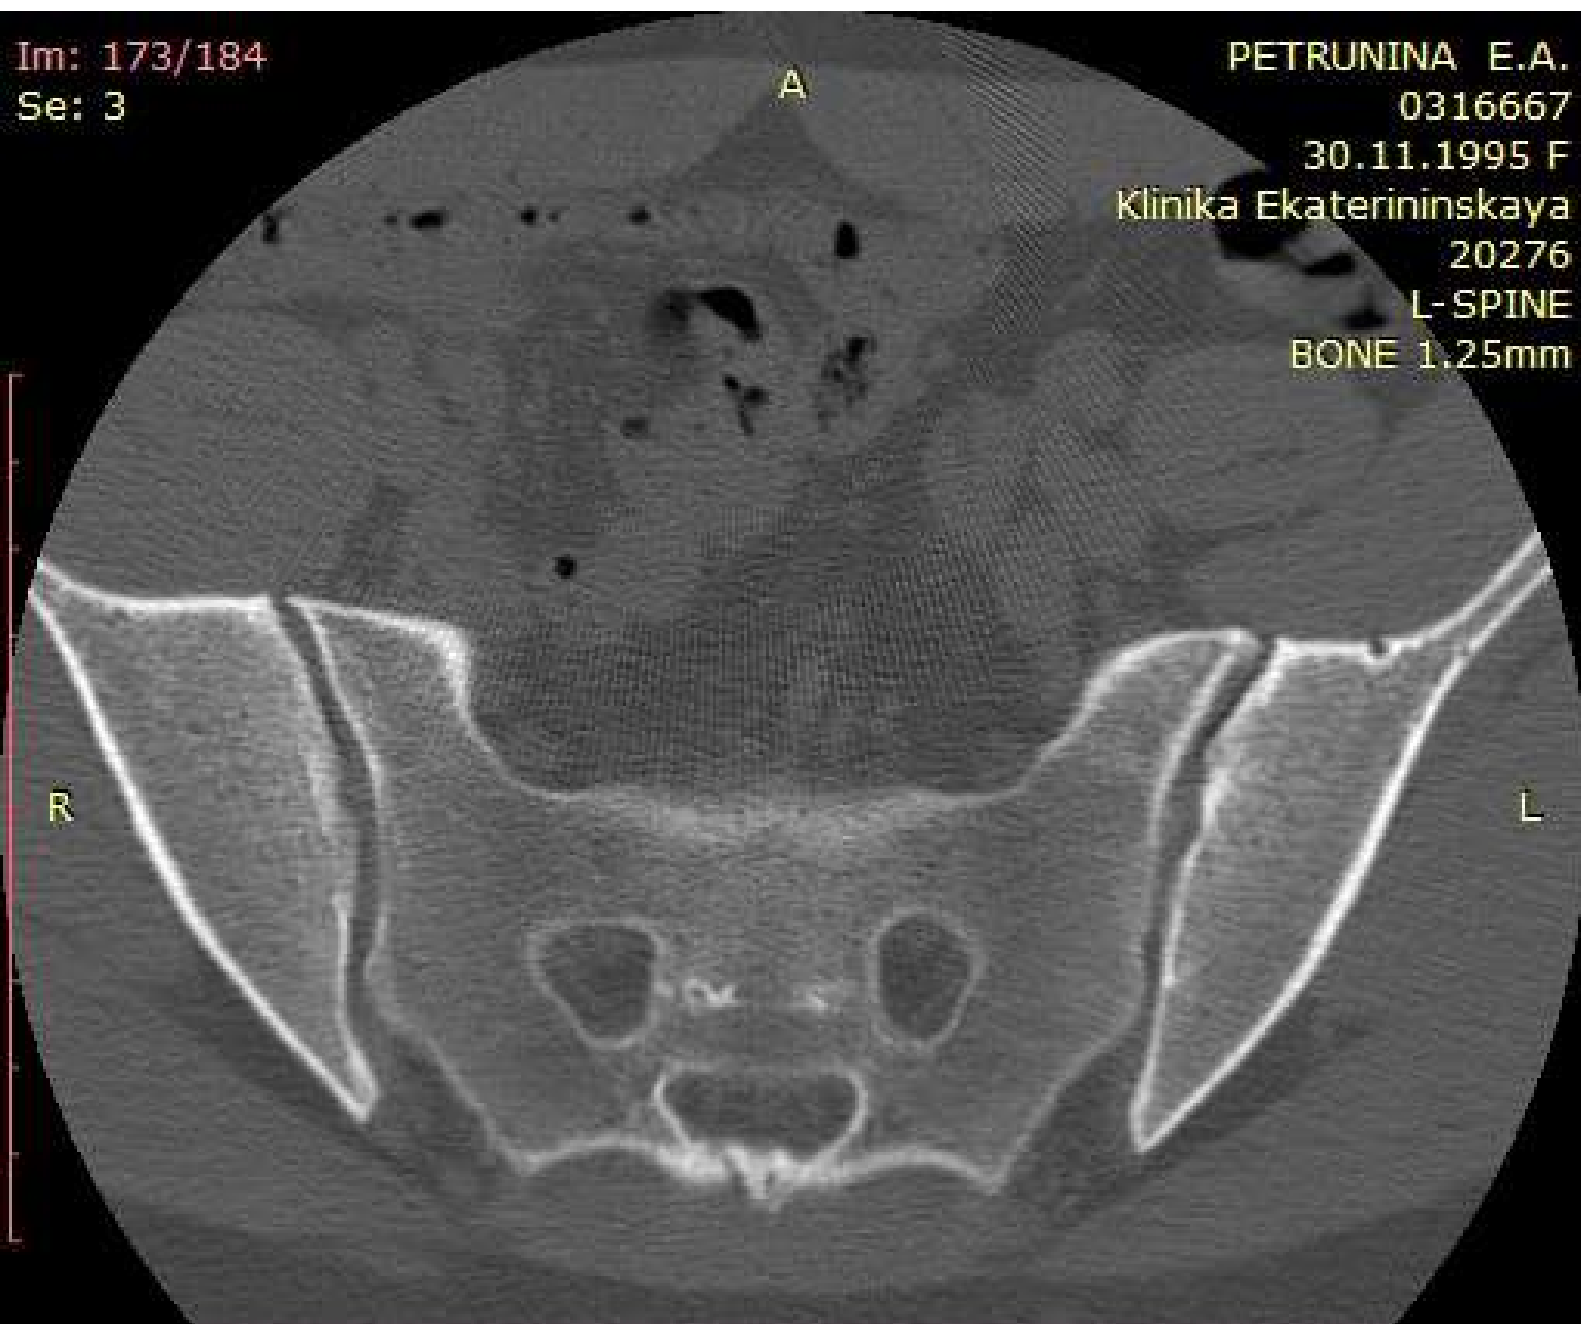

Im: 173/184
Se: 3

PETRUNINA E.A.
0316667
30.11.1995 F
Klinika Ekaterininskaya
20276
L-SPINE
BONE 1.25mm

You have 30 days left in your trial period.
Purchase a license at <https://radiantviewer.com/store/>

WL: 350 WW: 2000 [D]
T: 1.3mm L: -118.5mm

350mA 120kV
19.02.2022 13:54:52

P