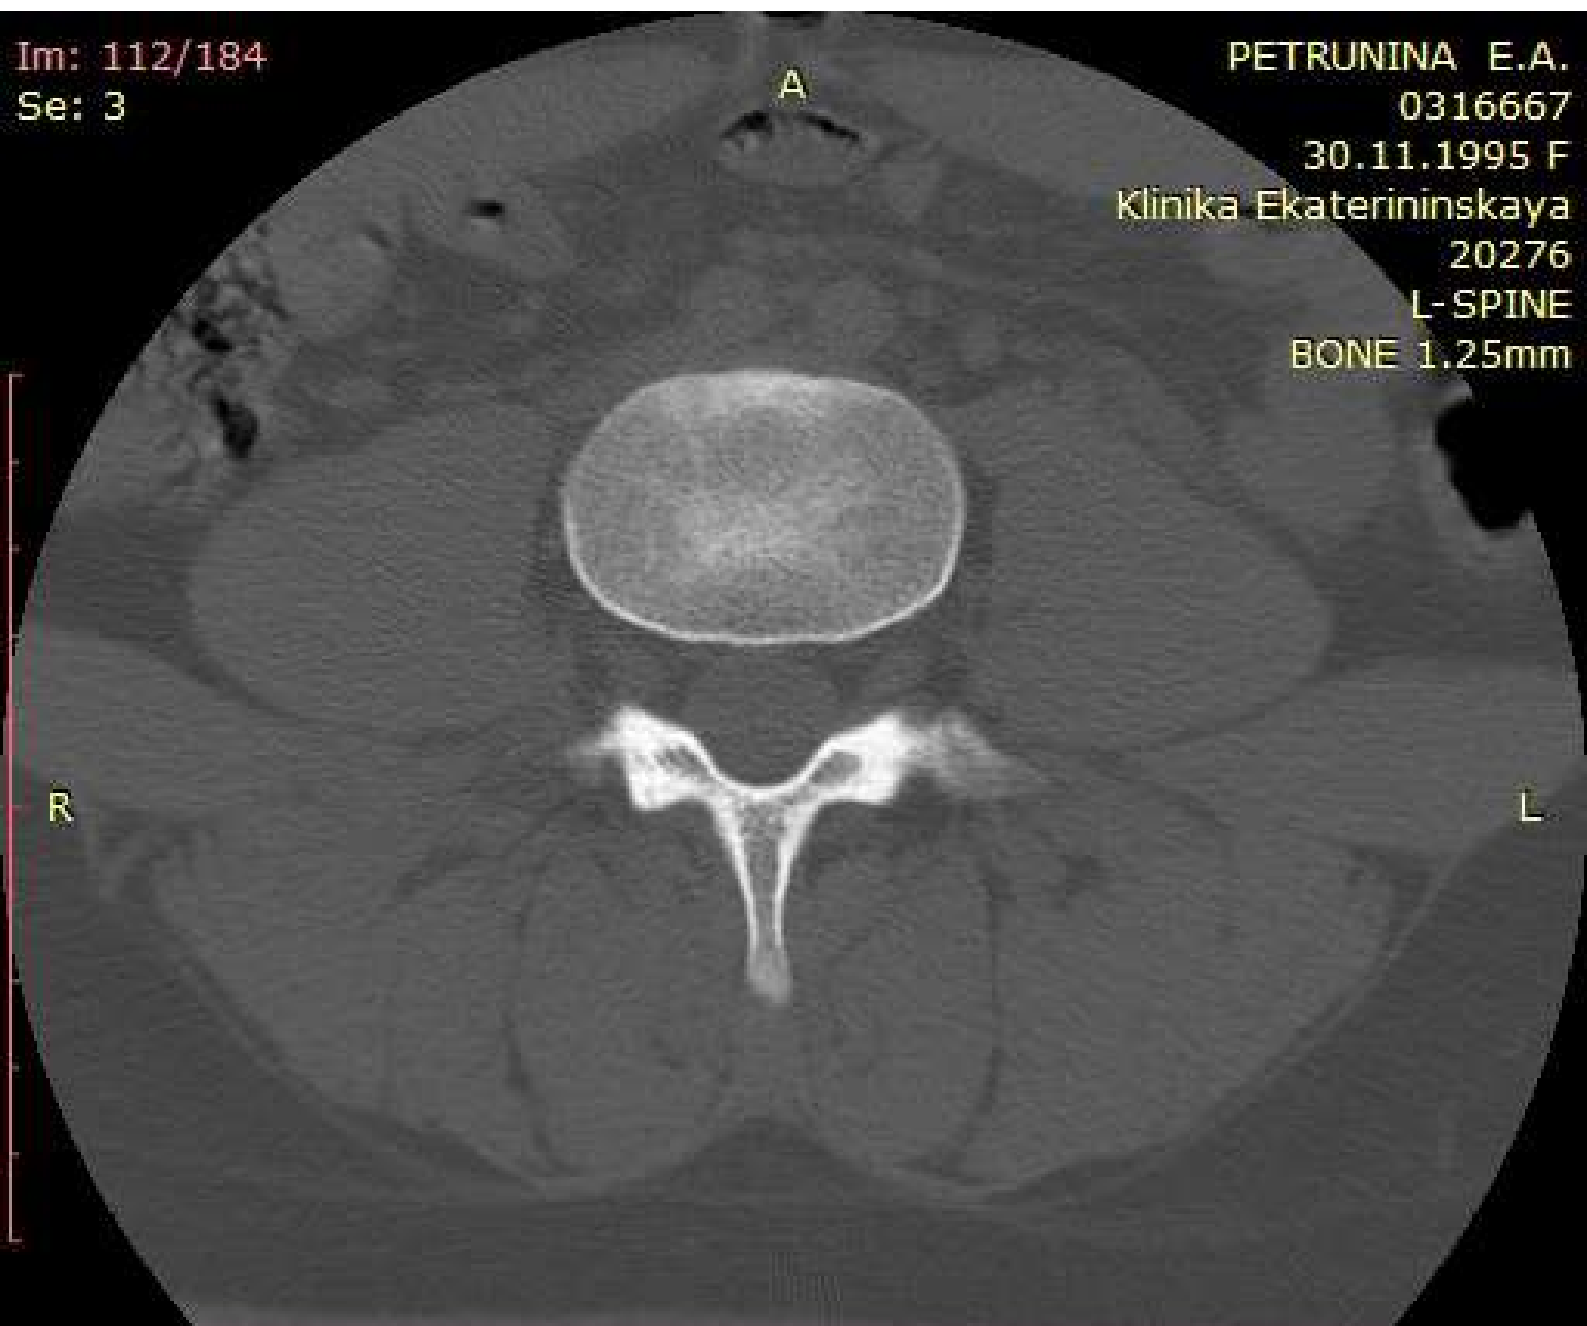

Im: 112/184
Se: 3

PETRUNINA E.A.
0316667
30.11.1995 F
Klinika Ekaterininskaya
20276
L-SPINE
BONE 1.25mm

You have 30 days left in your trial period.
Purchase a license at <https://radiantviewer.com/store/>

WL: 350 WW: 2000 [D]
T: 1.3mm L: -42.3mm

P

350mA 120kV
19.02.2022 13:54:52