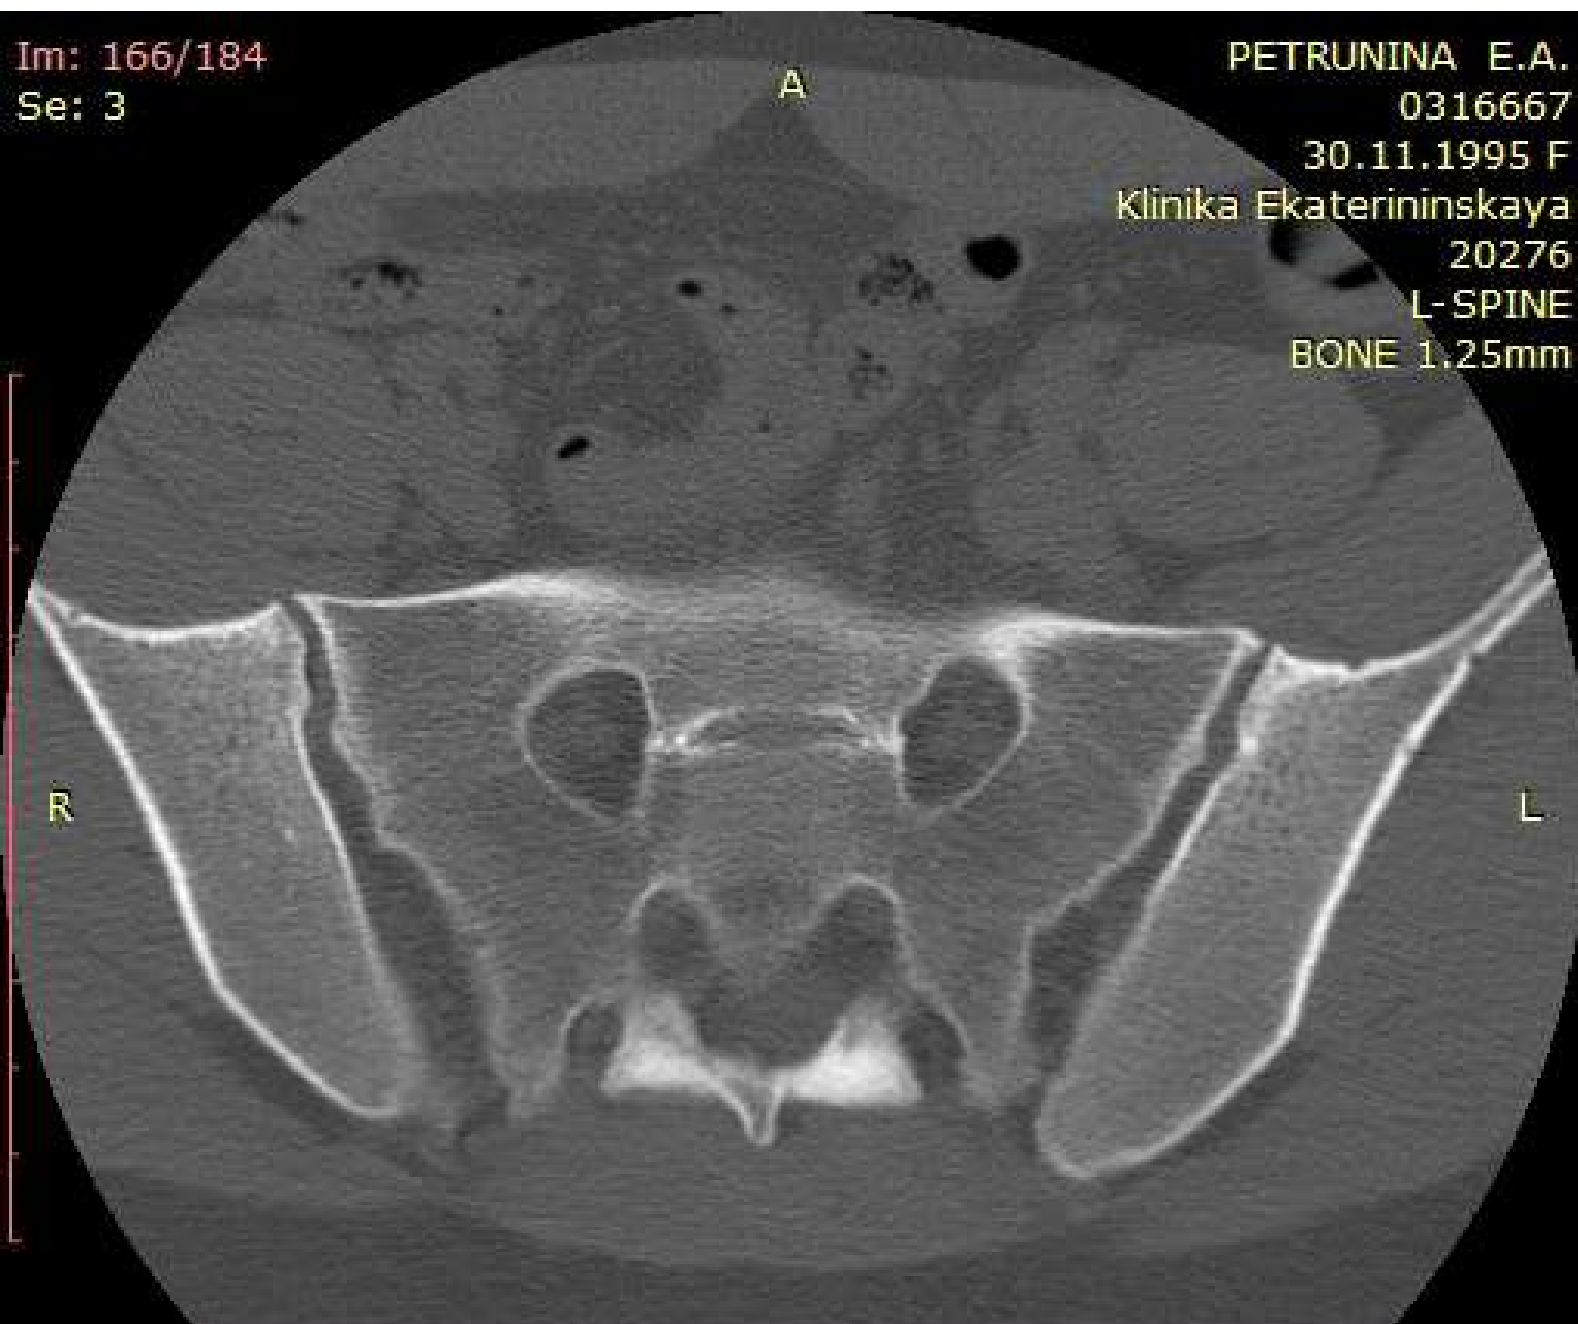

Im: 166/184
Se: 3

PETRUNINA E.A.
0316667
30.11.1995 F
Klinika Ekaterininskaya
20276
L-SPINE
BONE 1.25mm

You have 30 days left in your trial period.
Purchase a license at <https://radiantviewer.com/store/>

WL: 350 WW: 2000 [D]
T: 1.3mm L: -109.8mm

P

350mA 120kV
19.02.2022 13:54:52