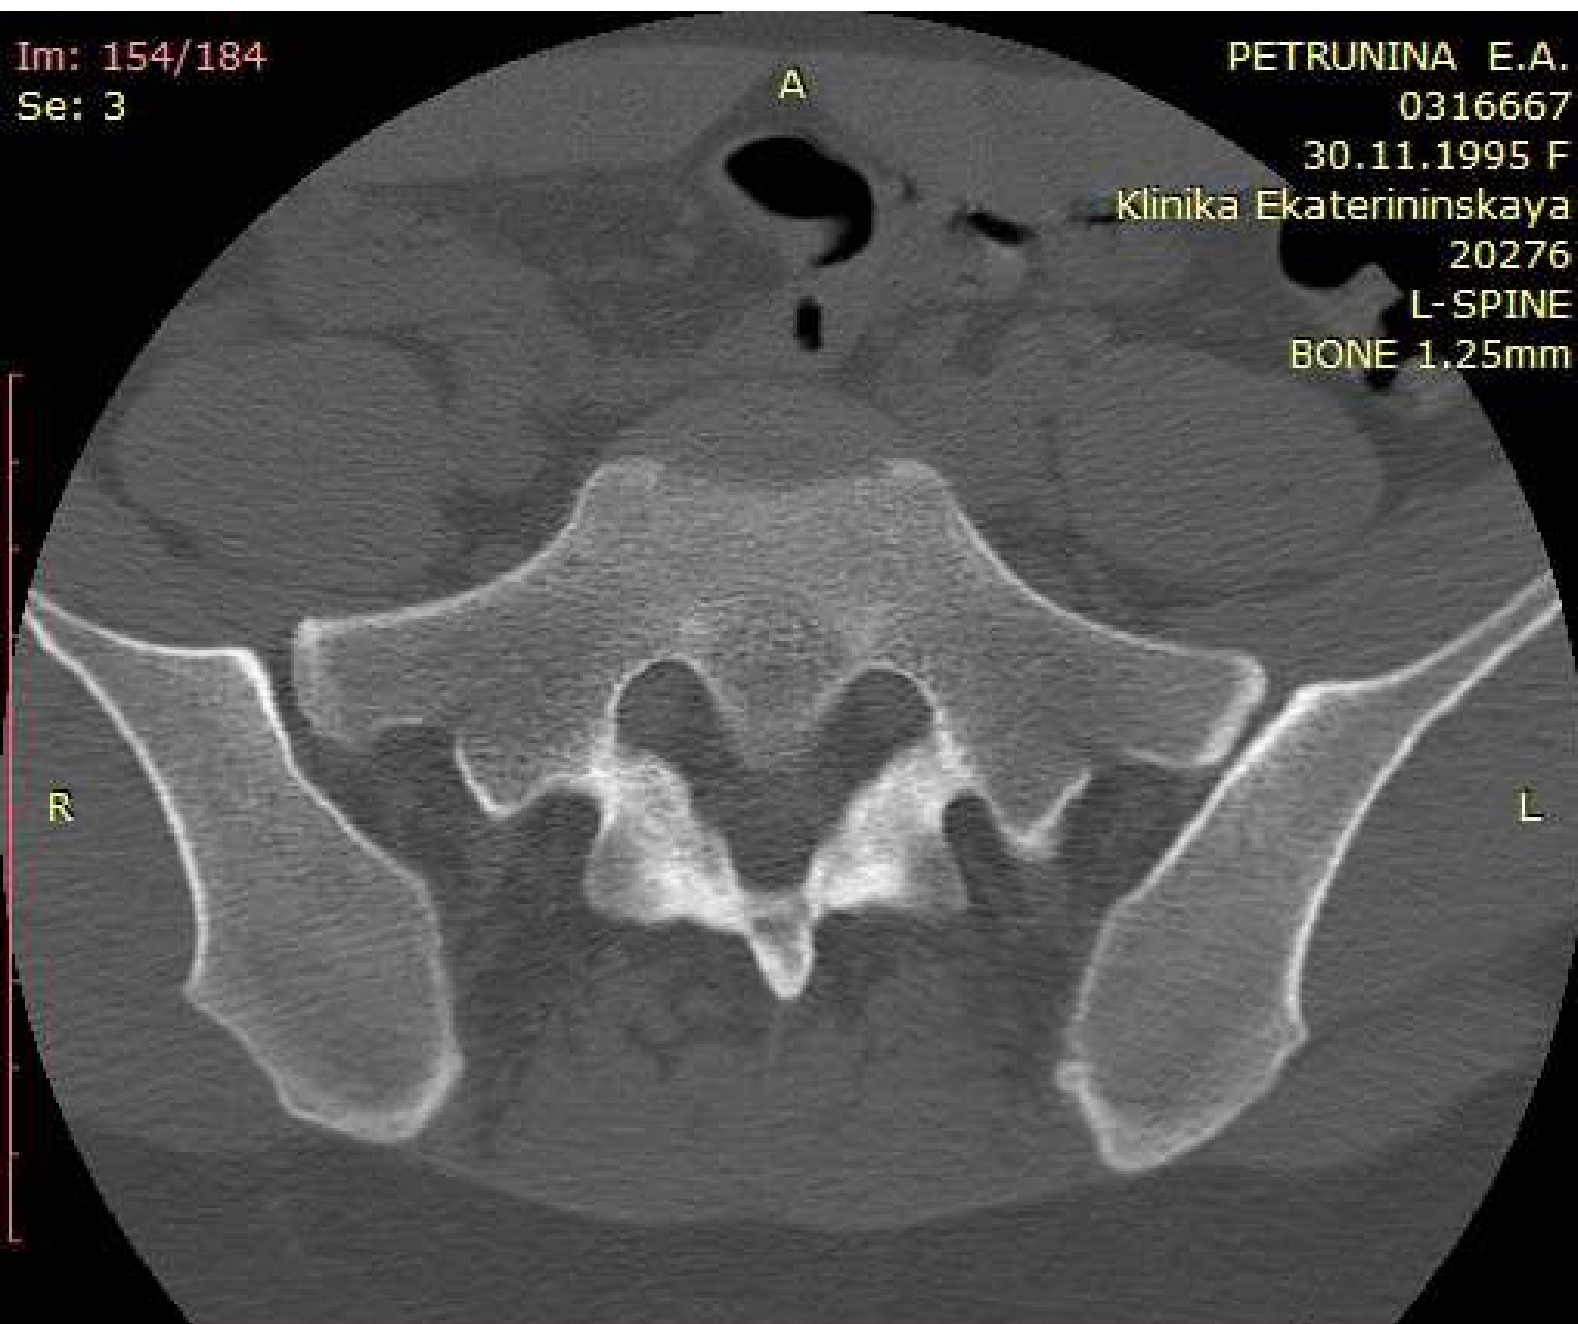

Im: 154/184
Se: 3

PETRUNINA E.A.
0316667
30.11.1995 F
Klinika Ekaterininskaya
20276
L-SPINE
BONE 1.25mm

You have 30 days left in your trial period.
Purchase a license at <https://radiantviewer.com/store/>

WL: 350 WW: 2000 [D]
T: 1.3mm L: -94.8mm

P

350mA 120kV
19.02.2022 13:54:52