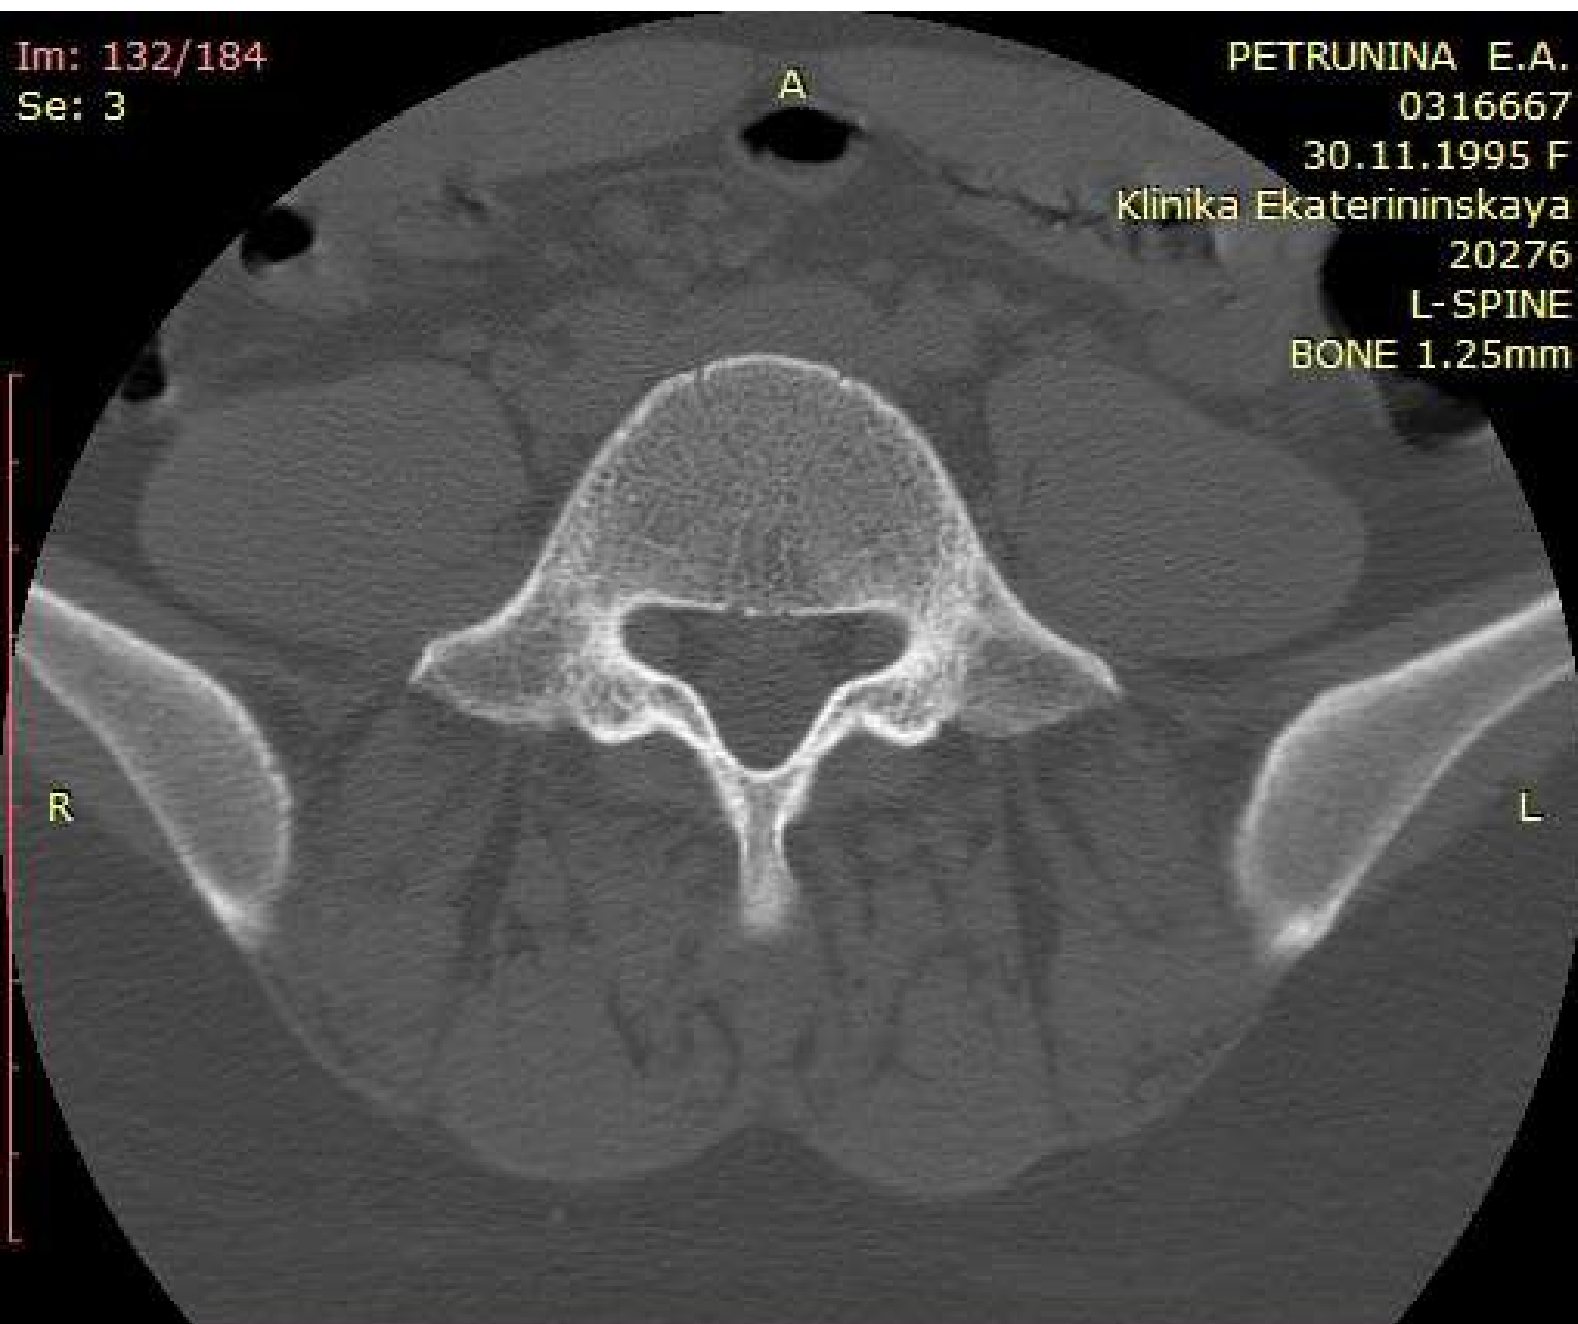

You have 30 days left in your trial period.
Purchase a license at <https://radiantviewer.com/store/>

WL: 350 WW: 2000 [D]
T: 1.3mm L: -68.5mm

P

350mA 120kV
19.02.2022 13:54:52

Im: 132/184
Se: 3

PETRUNINA E.A.
0316667
30.11.1995 F
Klinika Ekaterininskaya
20276
L-SPINE
BONE 1.25mm