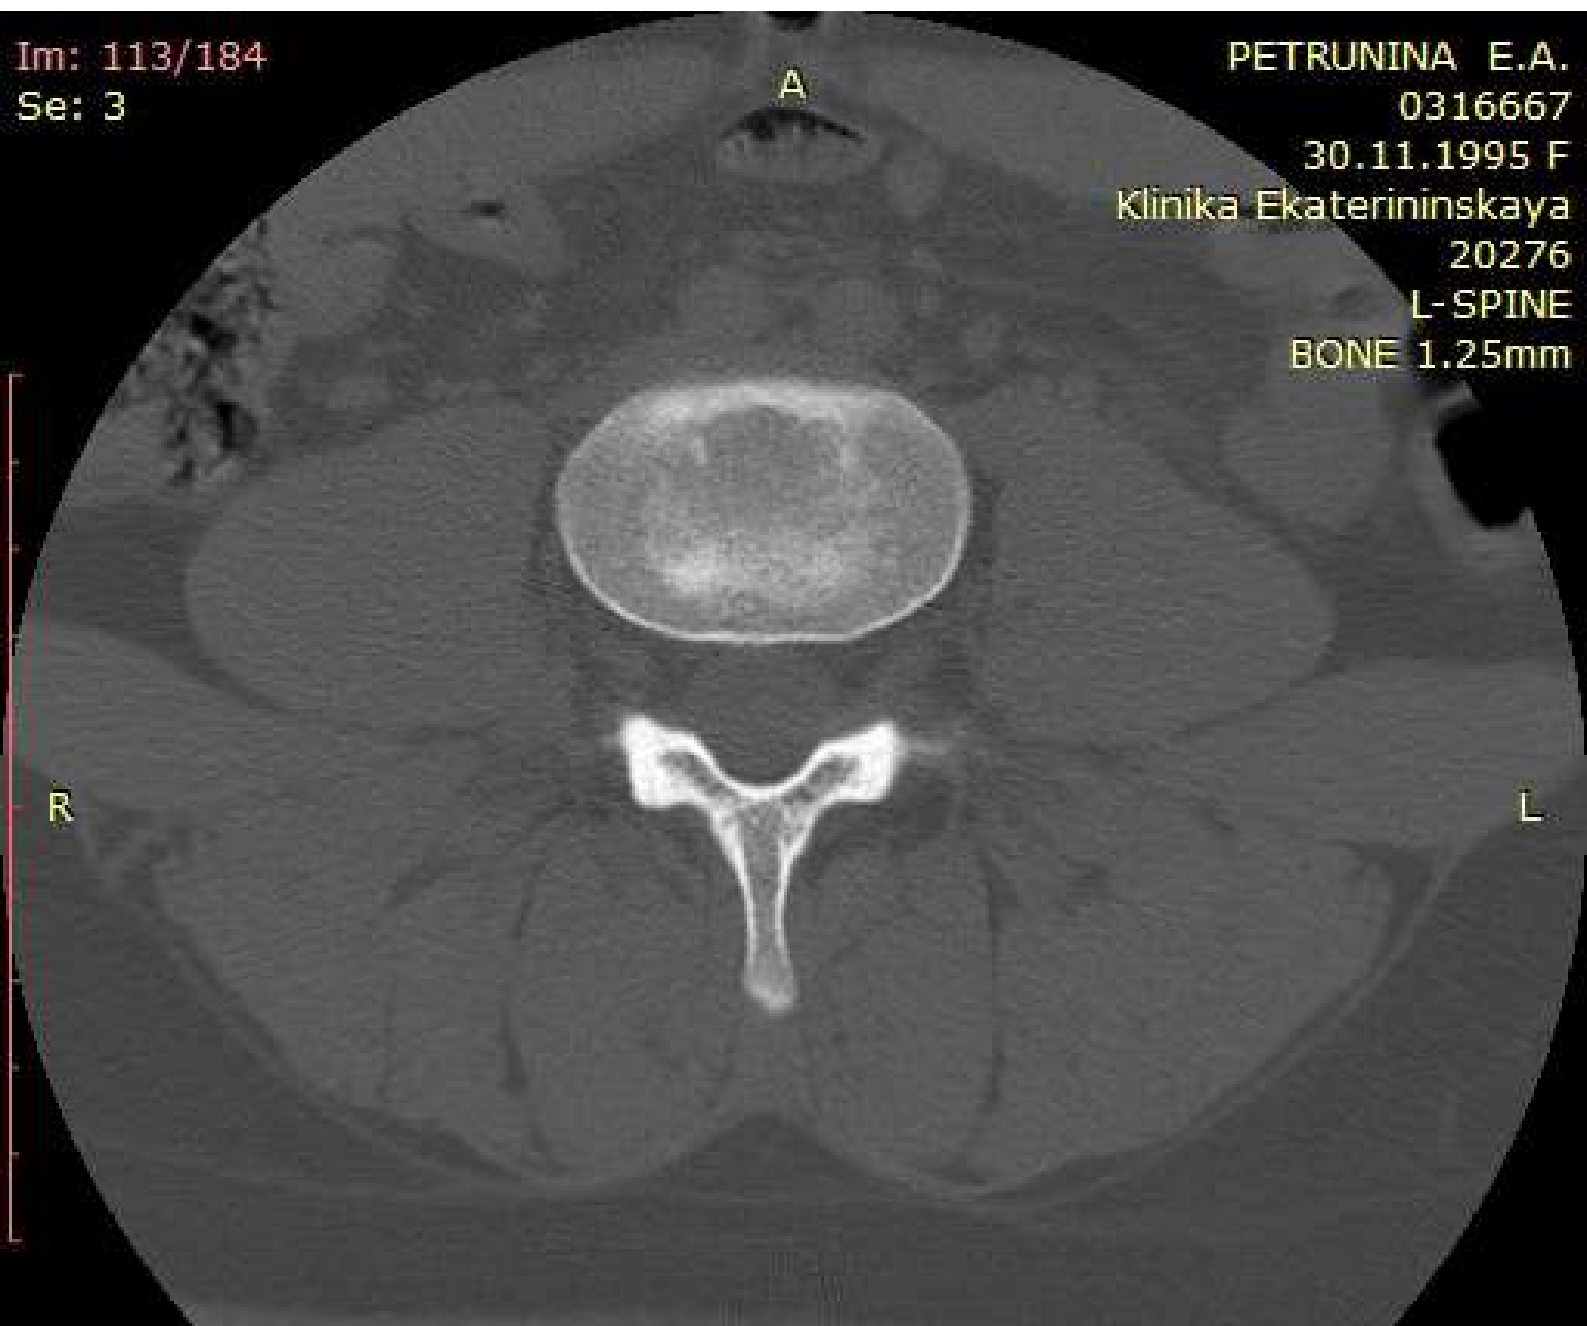

Im: 113/184
Se: 3

PETRUNINA E.A.
0316667
30.11.1995 F
Klinika Ekaterininskaya
20276
L-SPINE
BONE 1.25mm

You have 30 days left in your trial period.
Purchase a license at <https://radiantviewer.com/store/>

WL: 350 WW: 2000 [D]
T: 1.3mm L: -43.5mm

P

350mA 120kV
19.02.2022 13:54:52